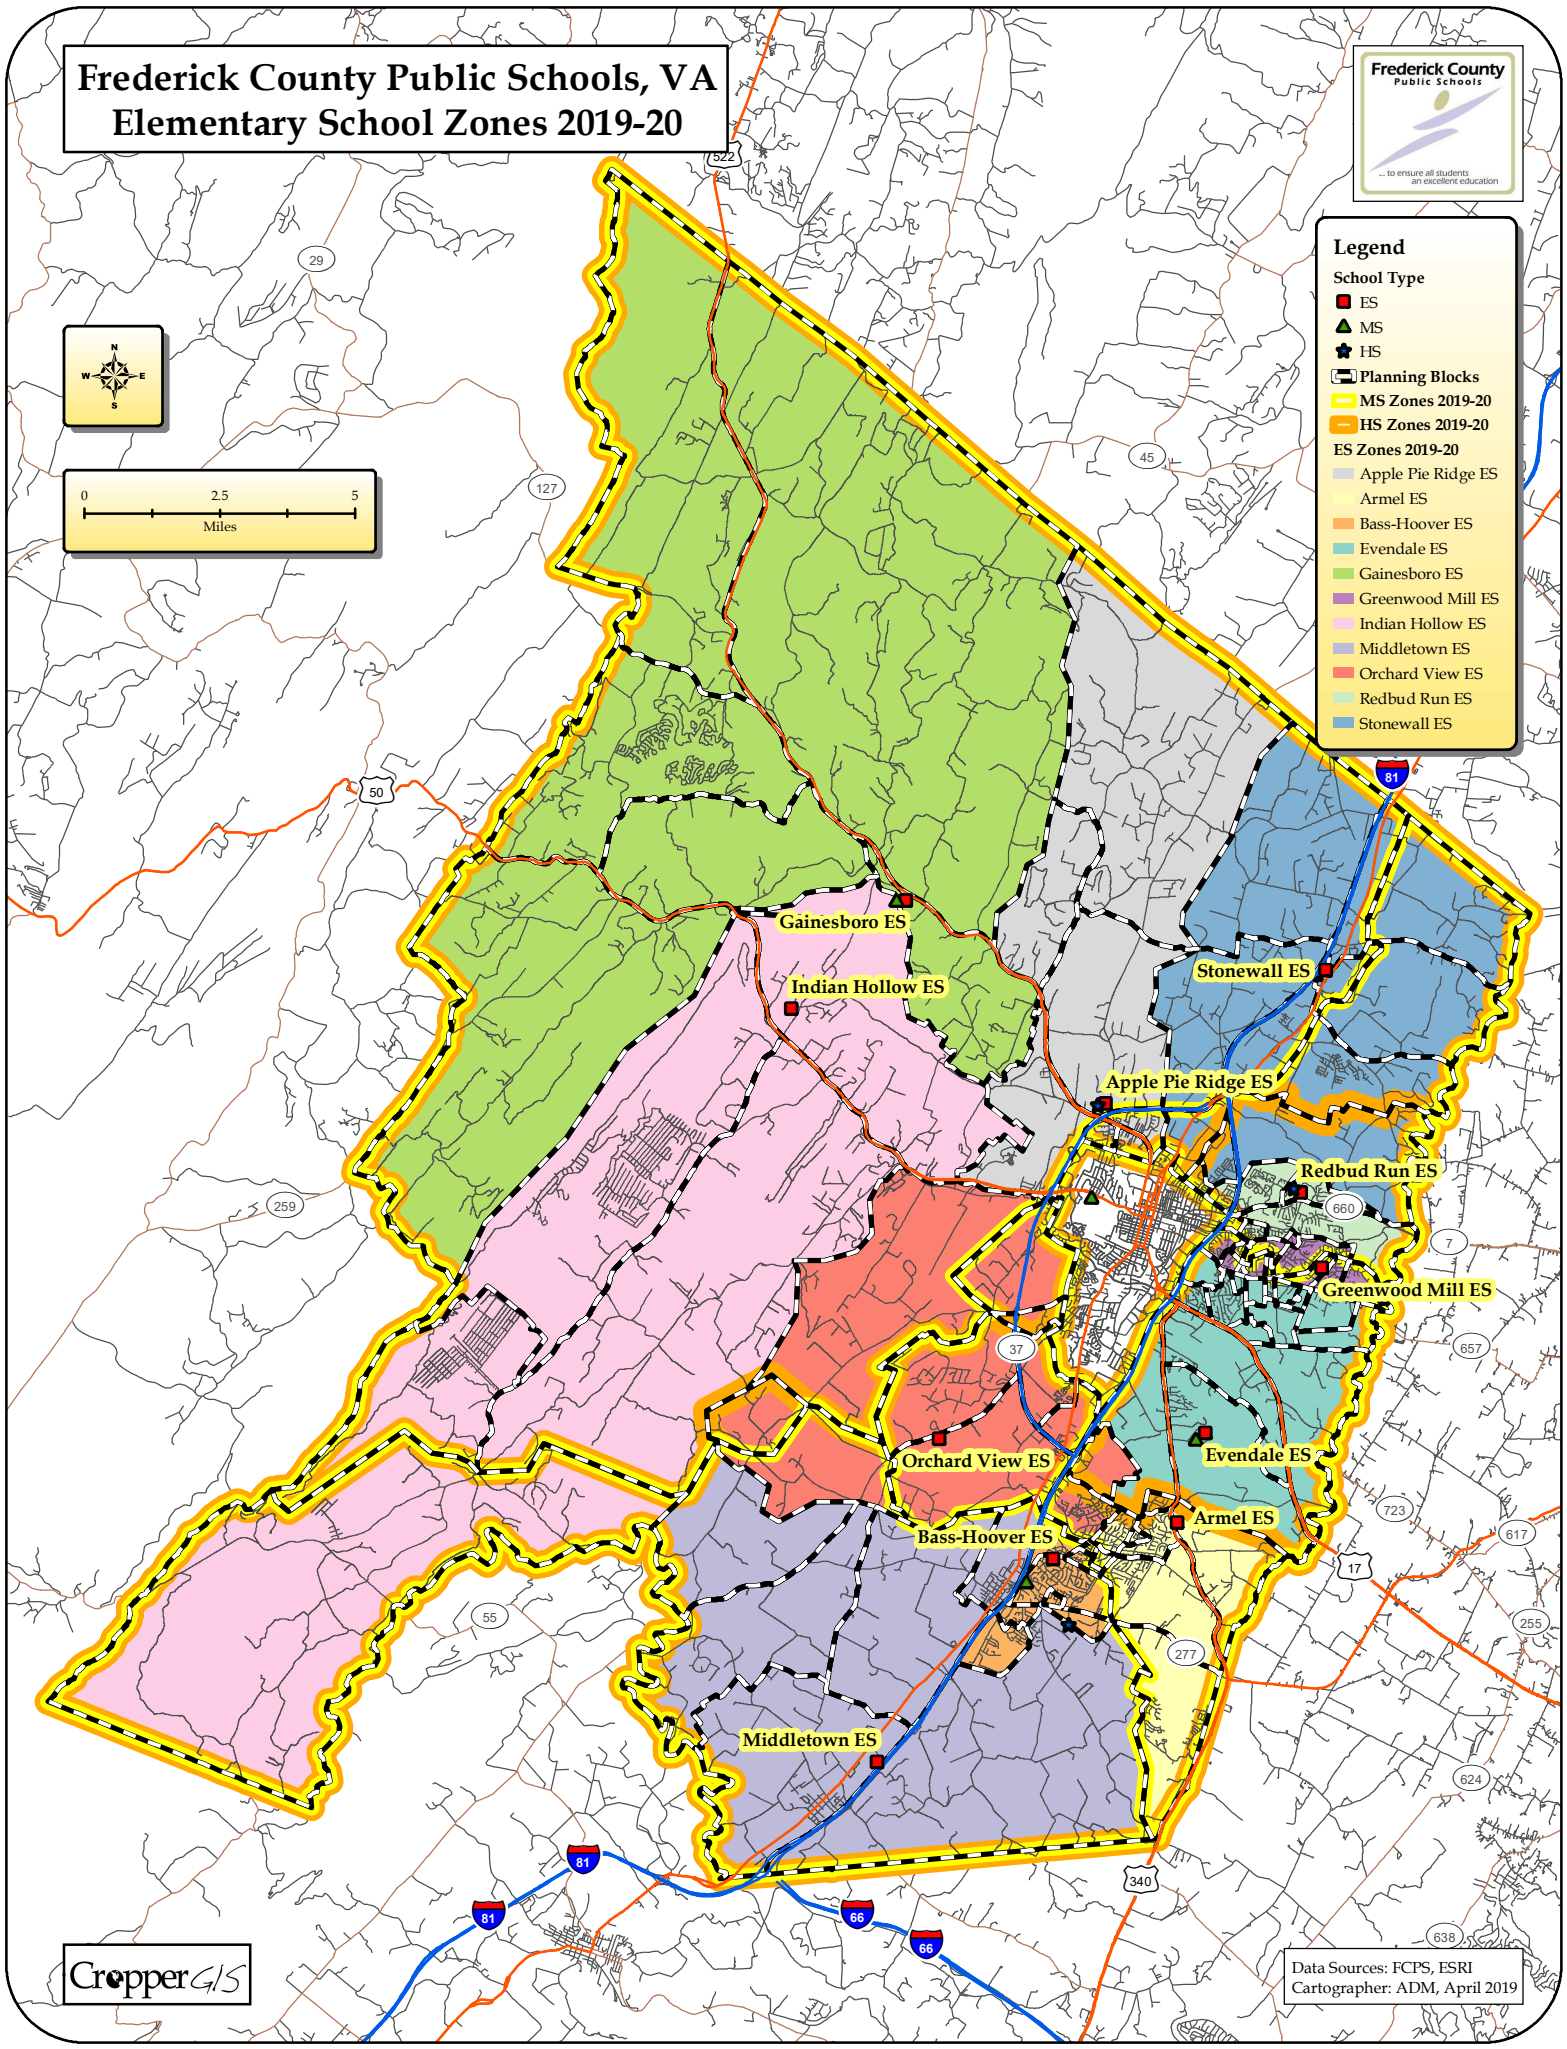

# Frederick County Public Schools, VA Elementary School Zones 2019-20

### Legend

**School Type**

- ES
- ▲ MS
- ★ HS

**Planning Blocks**

- MS Zones 2019-20
- HS Zones 2019-20

**ES Zones 2019-20**

- Apple Pie Ridge ES
- Armel ES
- Bass-Hoover ES
- Evendale ES
- Gainesboro ES
- Greenwood Mill ES
- Indian Hollow ES
- Middletown ES
- Orchard View ES
- Redbud Run ES
- Stonewall ES

# Frederick County Public Schools, VA Middle School Zones 2019-20

**Legend**

**School Type**

- ES (Elementary School) - Red square
- MS (Middle School) - Green triangle
- HS (High School) - Black star

**Planning Blocks**

- ES Zones 2019-20 - Green dashed line
- HS Zones 2019-20 - Orange dashed line
- MS Zones 2019-20 - Black dashed line

**MS Zones 2019-20**

- Admiral R. E. Byrd MS - Red area
- Frederick County MS - Blue area
- James Wood MS - Green area
- R. E. Aylor MS - Purple area