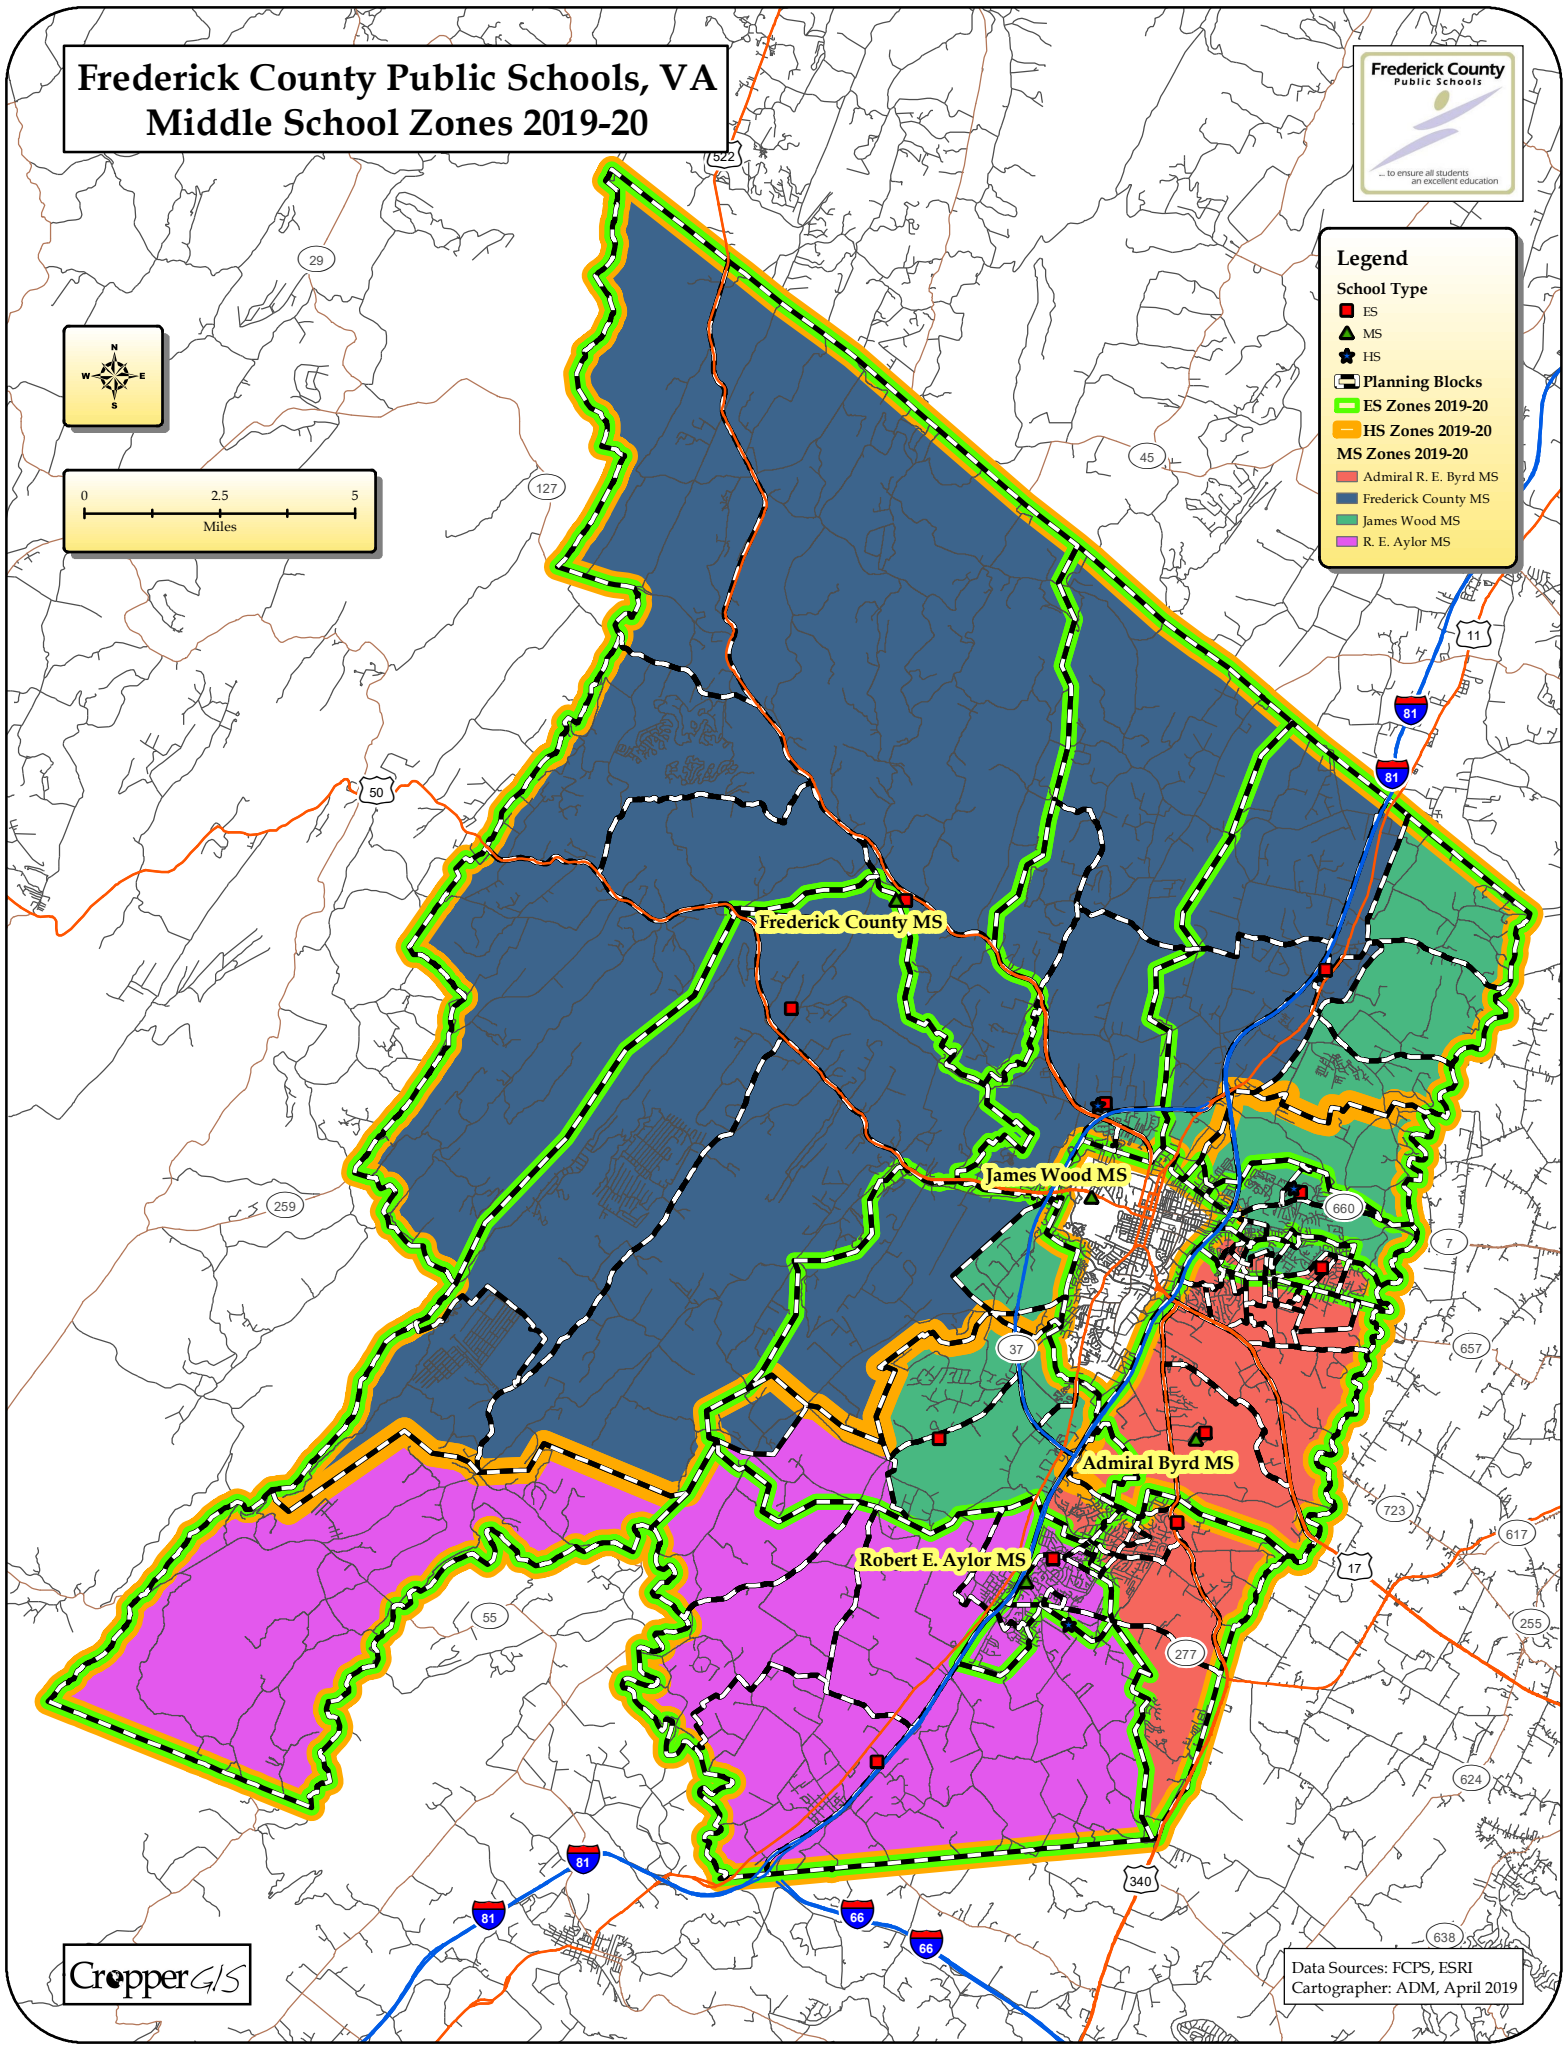

### Legend

**School Type**

- ES
- ▲ MS
- ★ HS

**Planning Blocks**

- MS Zones 2019-20
- HS Zones 2019-20

**ES Zones 2019-20**

- Apple Pie Ridge ES
- Armel ES
- Bass-Hoover ES
- Evendale ES
- Gainesboro ES
- Greenwood Mill ES
- Indian Hollow ES
- Middletown ES
- Orchard View ES
- Redbud Run ES
- Stonewall ES

# Frederick County Public Schools, VA Middle School Zones 2019-20

**Legend**

**School Type**

- ES (Elementary School) - Red square
- MS (Middle School) - Green triangle
- HS (High School) - Black star

**Planning Blocks**

- ES Zones 2019-20 - Green dashed line
- HS Zones 2019-20 - Orange dashed line
- MS Zones 2019-20 - Black dashed line

**MS Zones 2019-20**

- Admiral R. E. Byrd MS - Red area
- Frederick County MS - Blue area
- James Wood MS - Green area
- R. E. Aylor MS - Purple area