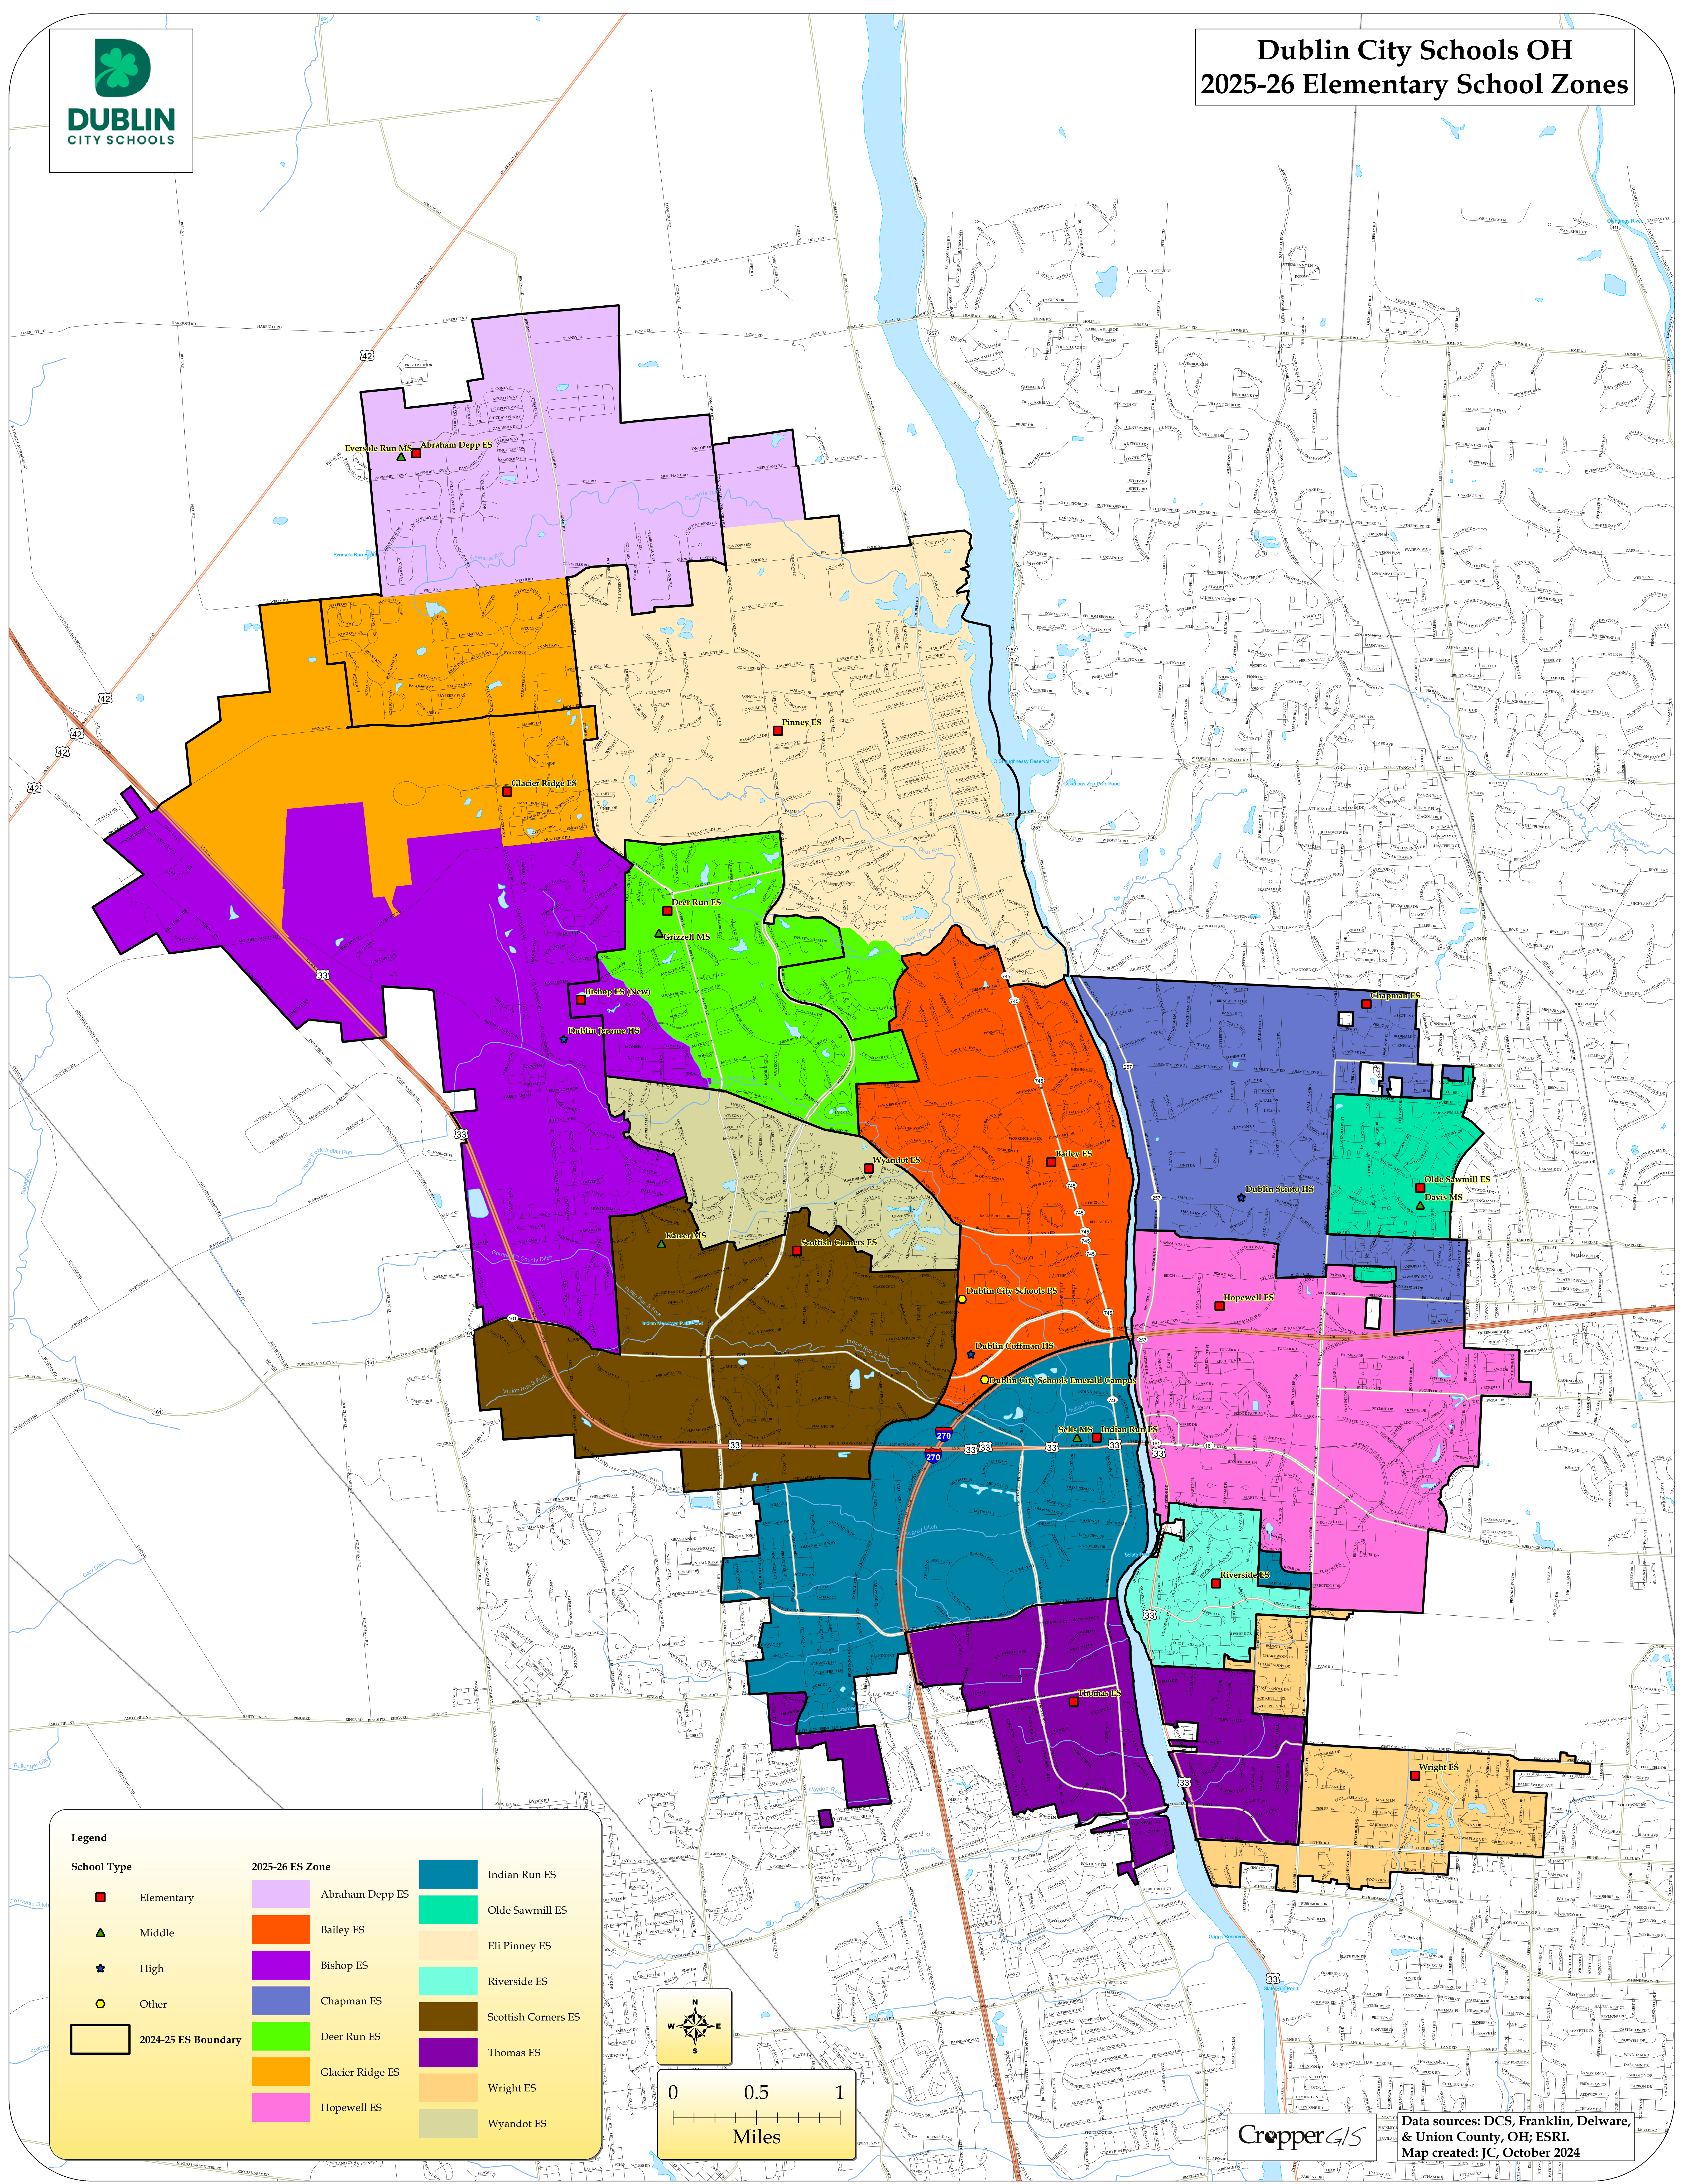

# Dublin City Schools OH 2025-26 Elementary School Zones

**Legend**

School Type	2025-26 ES Zone
Elementary	Abraham Depp ES
Middle	Bailey ES
High	Bishop ES
Other	Chapman ES
2024-25 ES Boundary	Deer Run ES
	Glacier Ridge ES
	Hopewell ES
	Indian Run ES
	Olde Sawmill ES
	Eli Pinney ES
	Riverside ES
	Scottish Corners ES
	Thomas ES
	Wright ES
	Wyandot ES