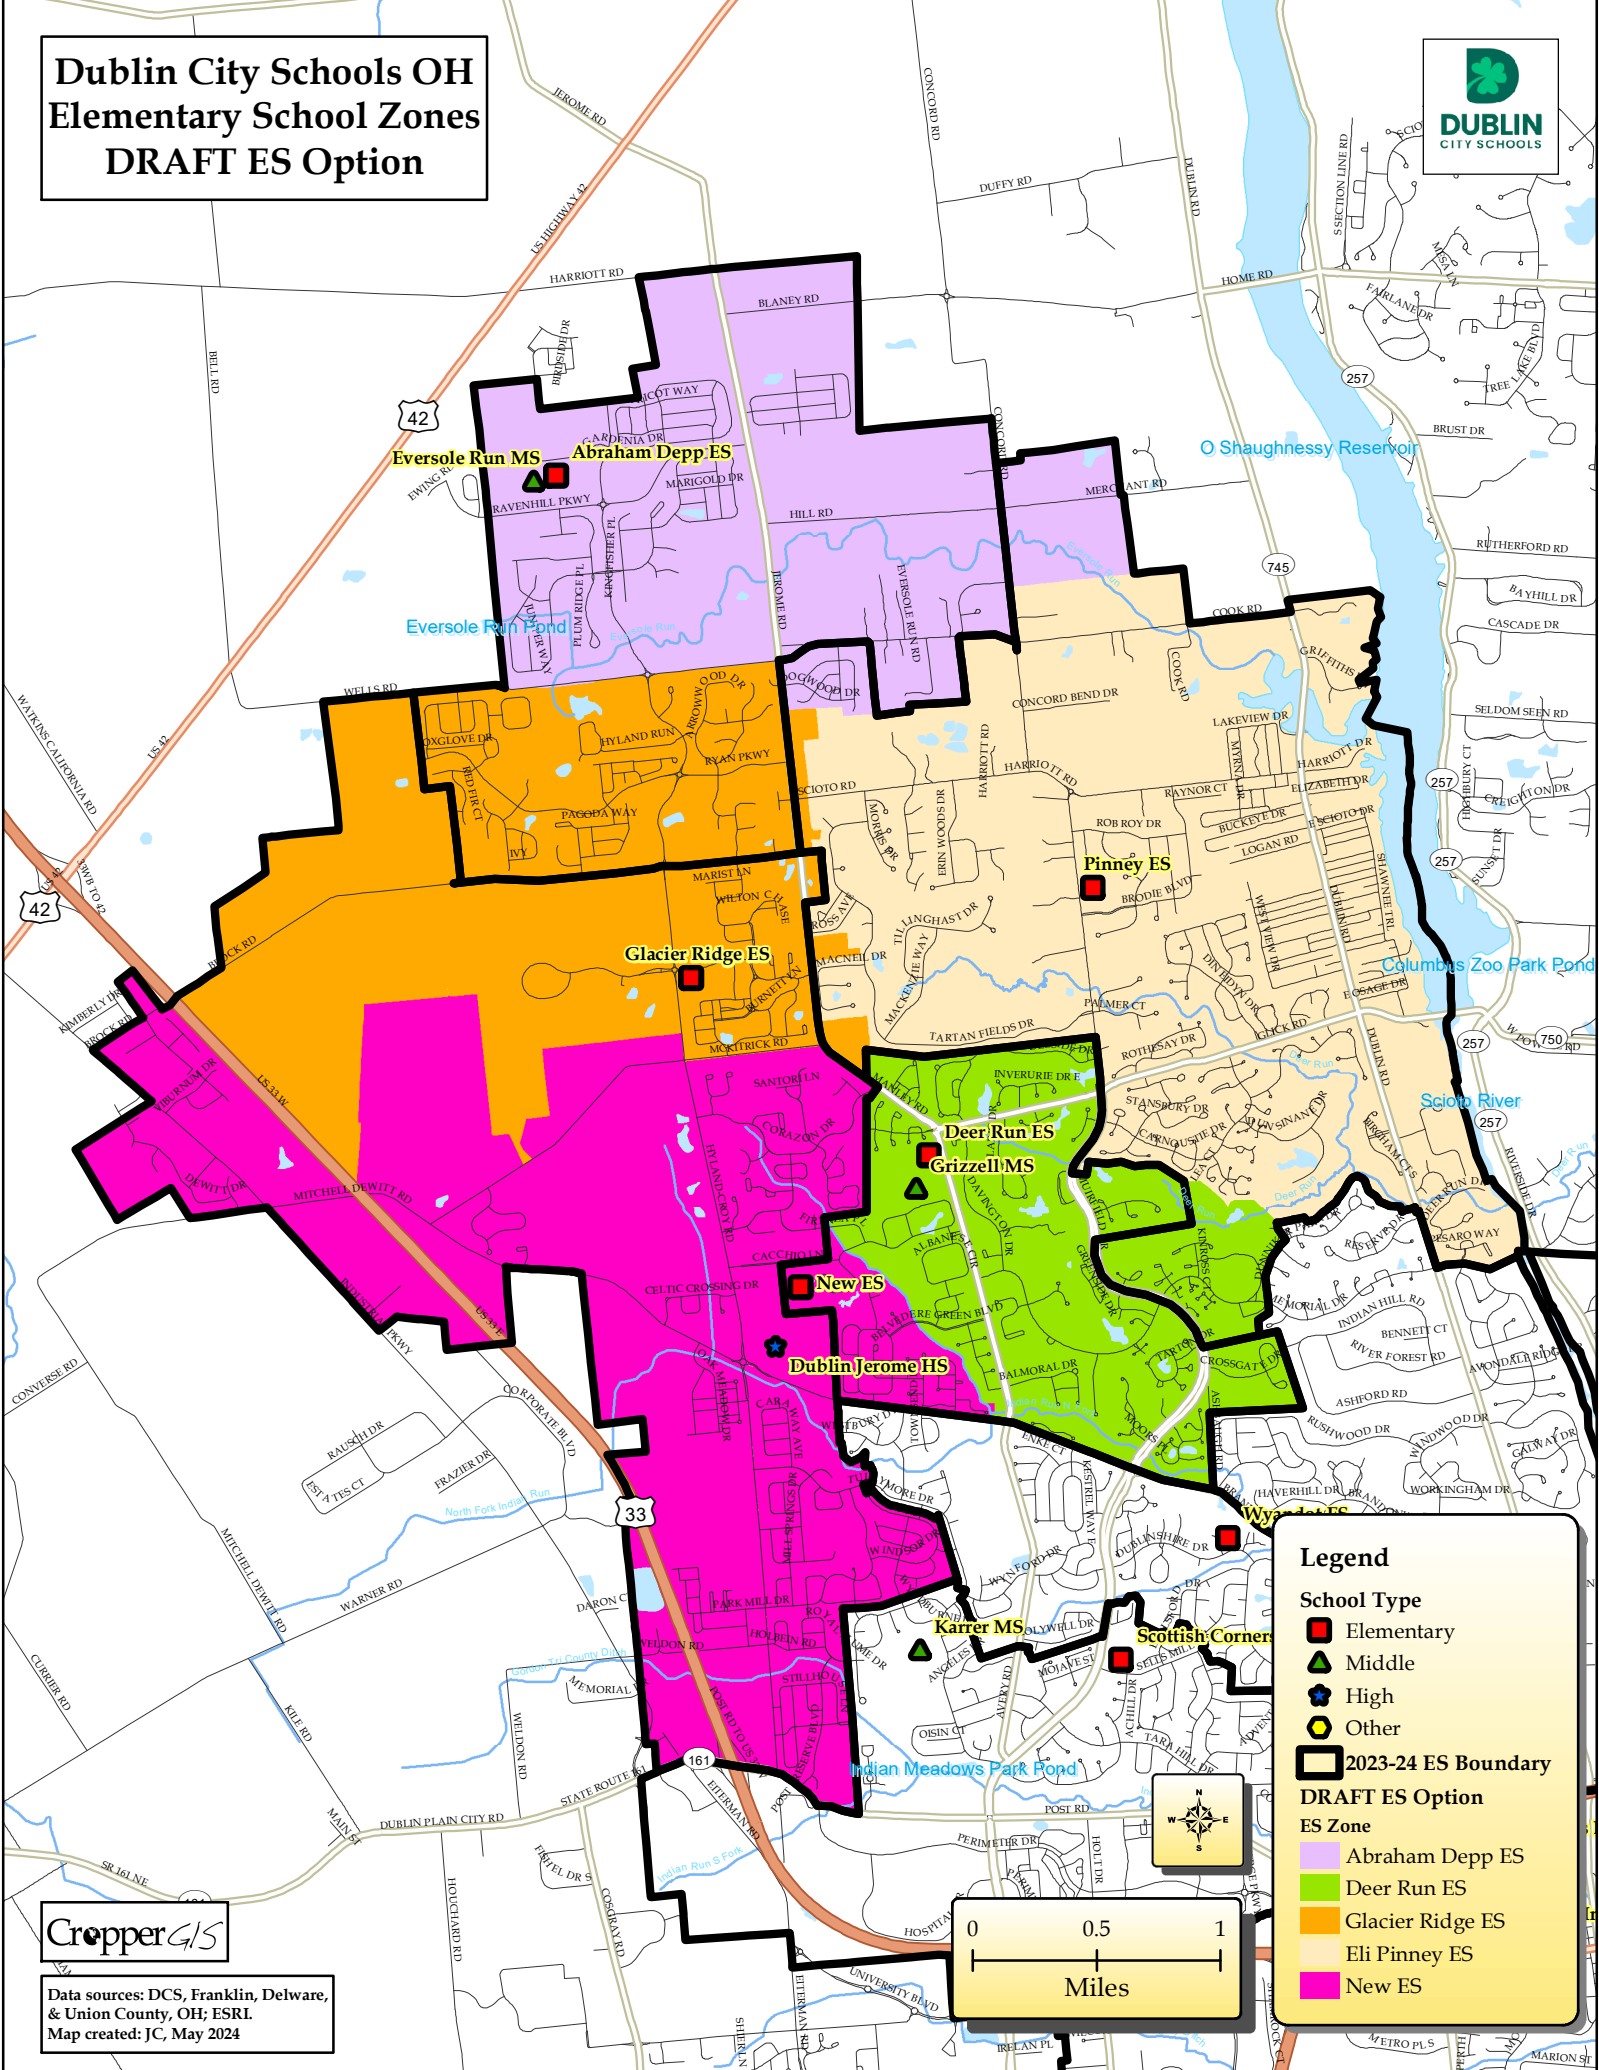

# Dublin City Schools OH Elementary School Zones DRAFT ES Option

**Legend**

**School Type**

- Elementary
- ▲ Middle
- ★ High
- Other
- 2023-24 ES Boundary

**DRAFT ES Option**

**ES Zone**

- Abraham Depp ES
- Deer Run ES
- Glacier Ridge ES
- Eli Pinney ES
- New ES

CropperGIS

Data sources: DCS, Franklin, Delaware, & Union County, OH; ESRI.  
Map created: JC, May 2024