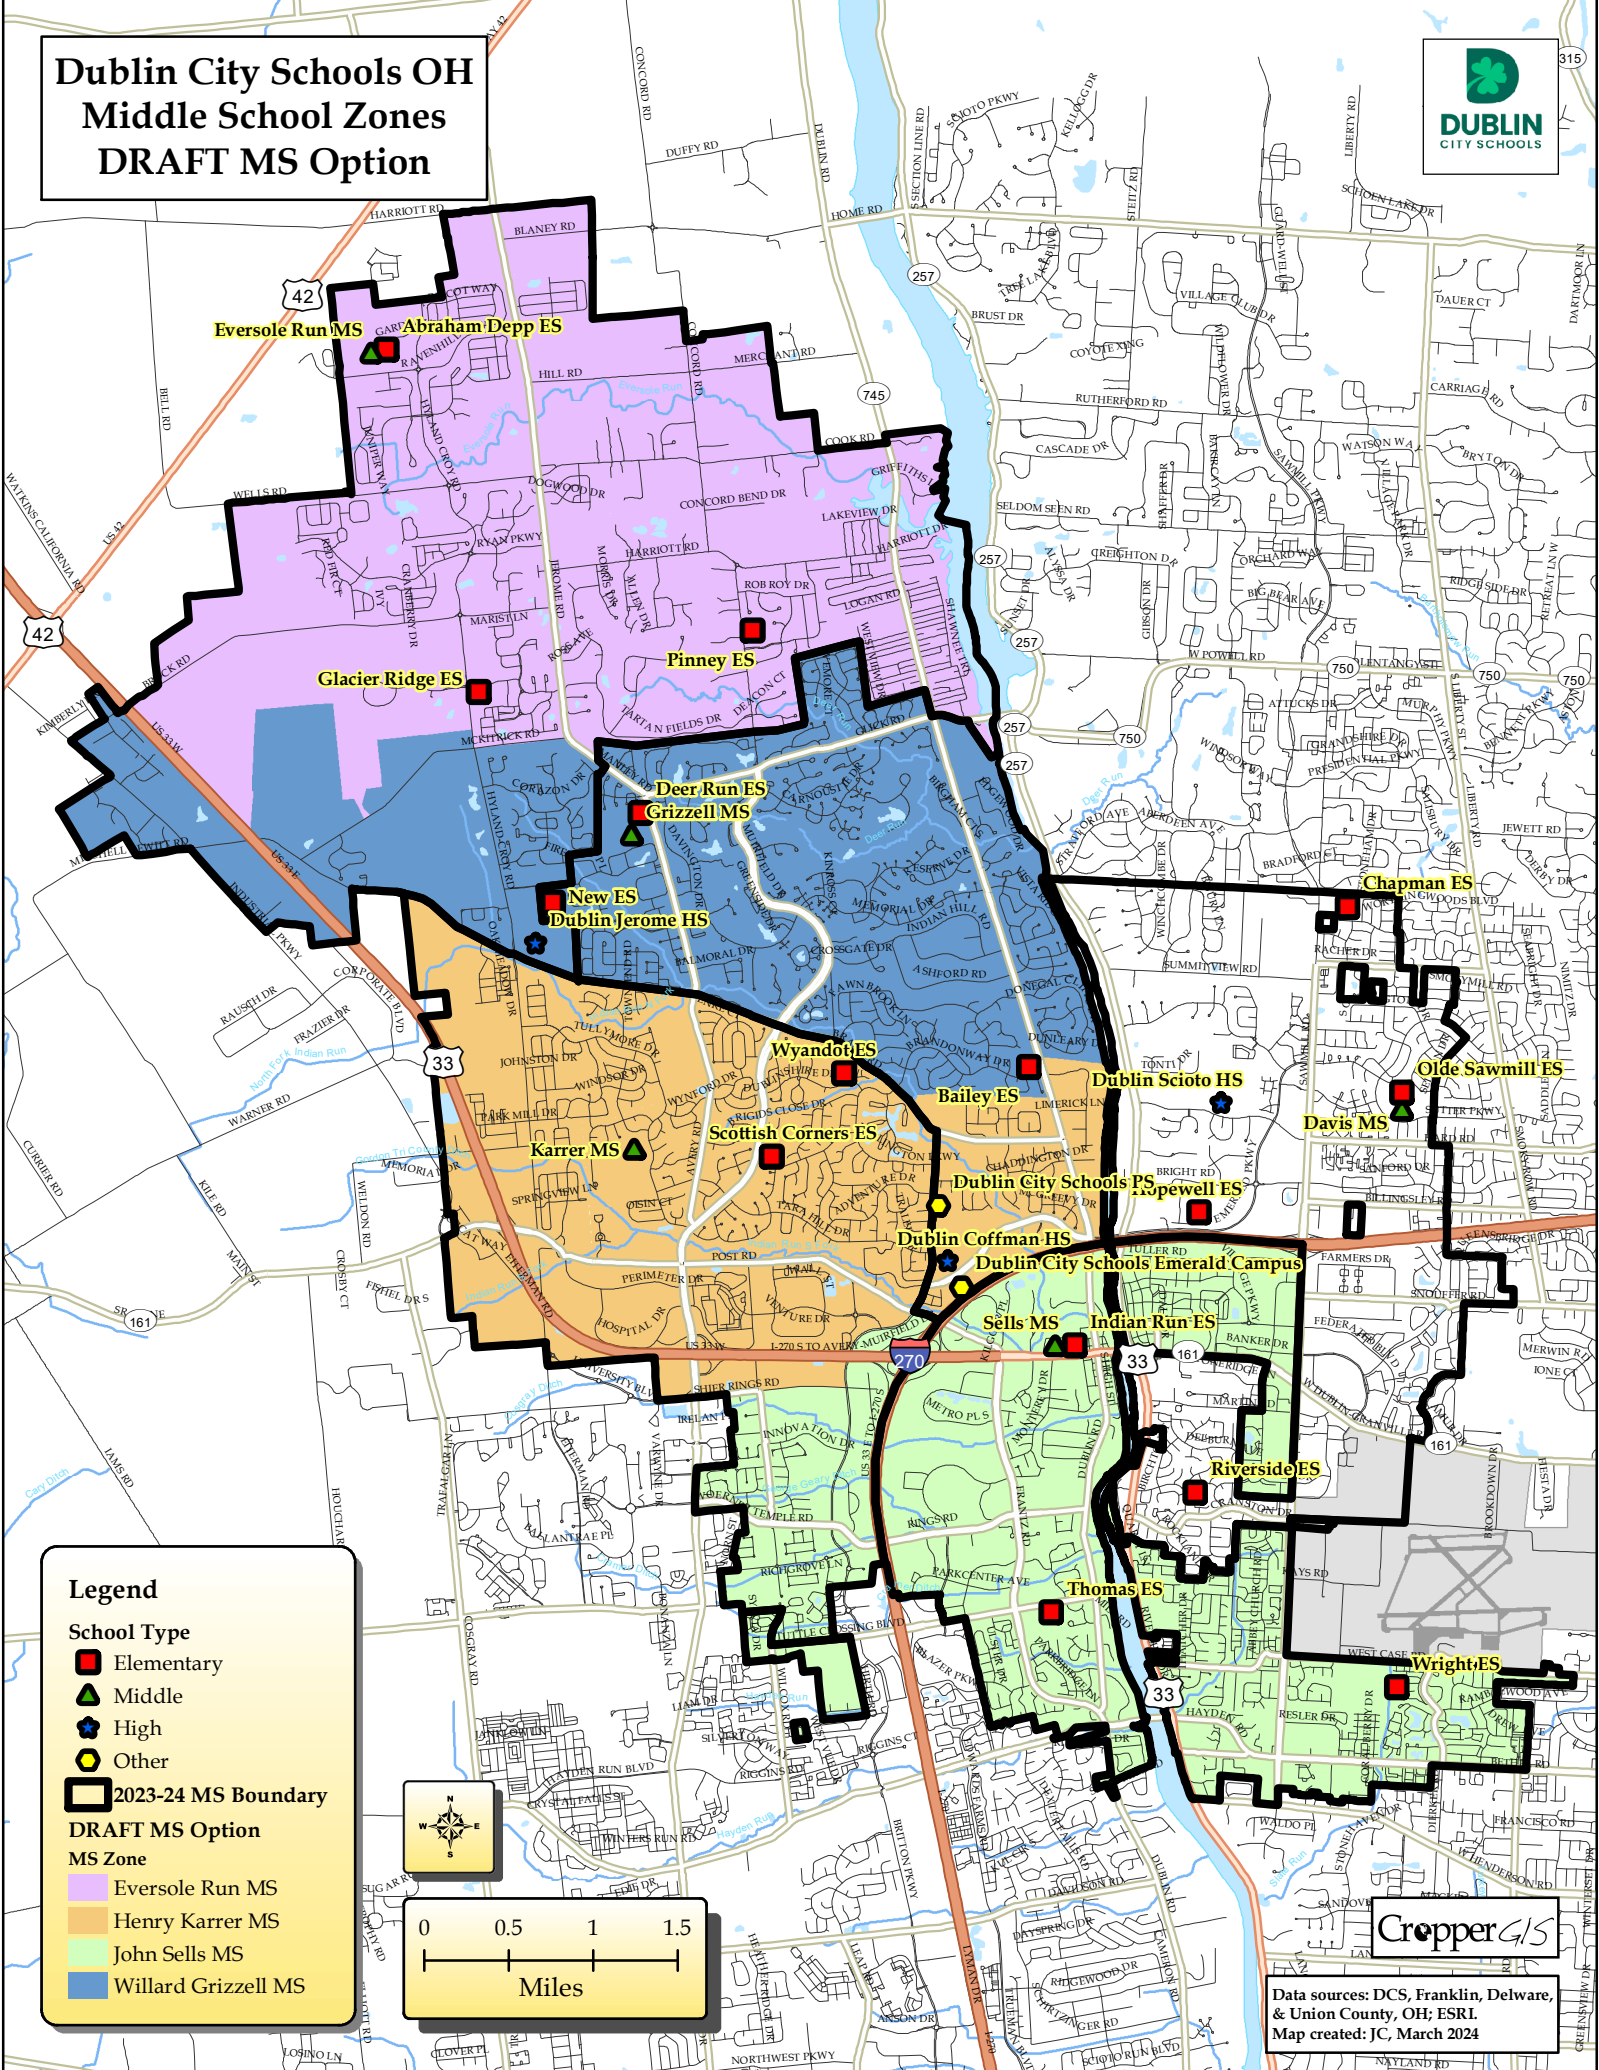

Dublin City Schools OH Middle School Zones DRAFT MS Option

Legend

School Type

- Elementary
- ▲ Middle
- ★ High
- Other
- 2023-24 MS Boundary

DRAFT MS Option

MS Zone

- Eversole Run MS
- Henry Karrer MS
- John Sells MS
- Willard Grizzell MS

Cropper GIS

Data sources: DCS, Franklin, Delaware, & Union County, OH; ESRI
Map created: JC, March 2024