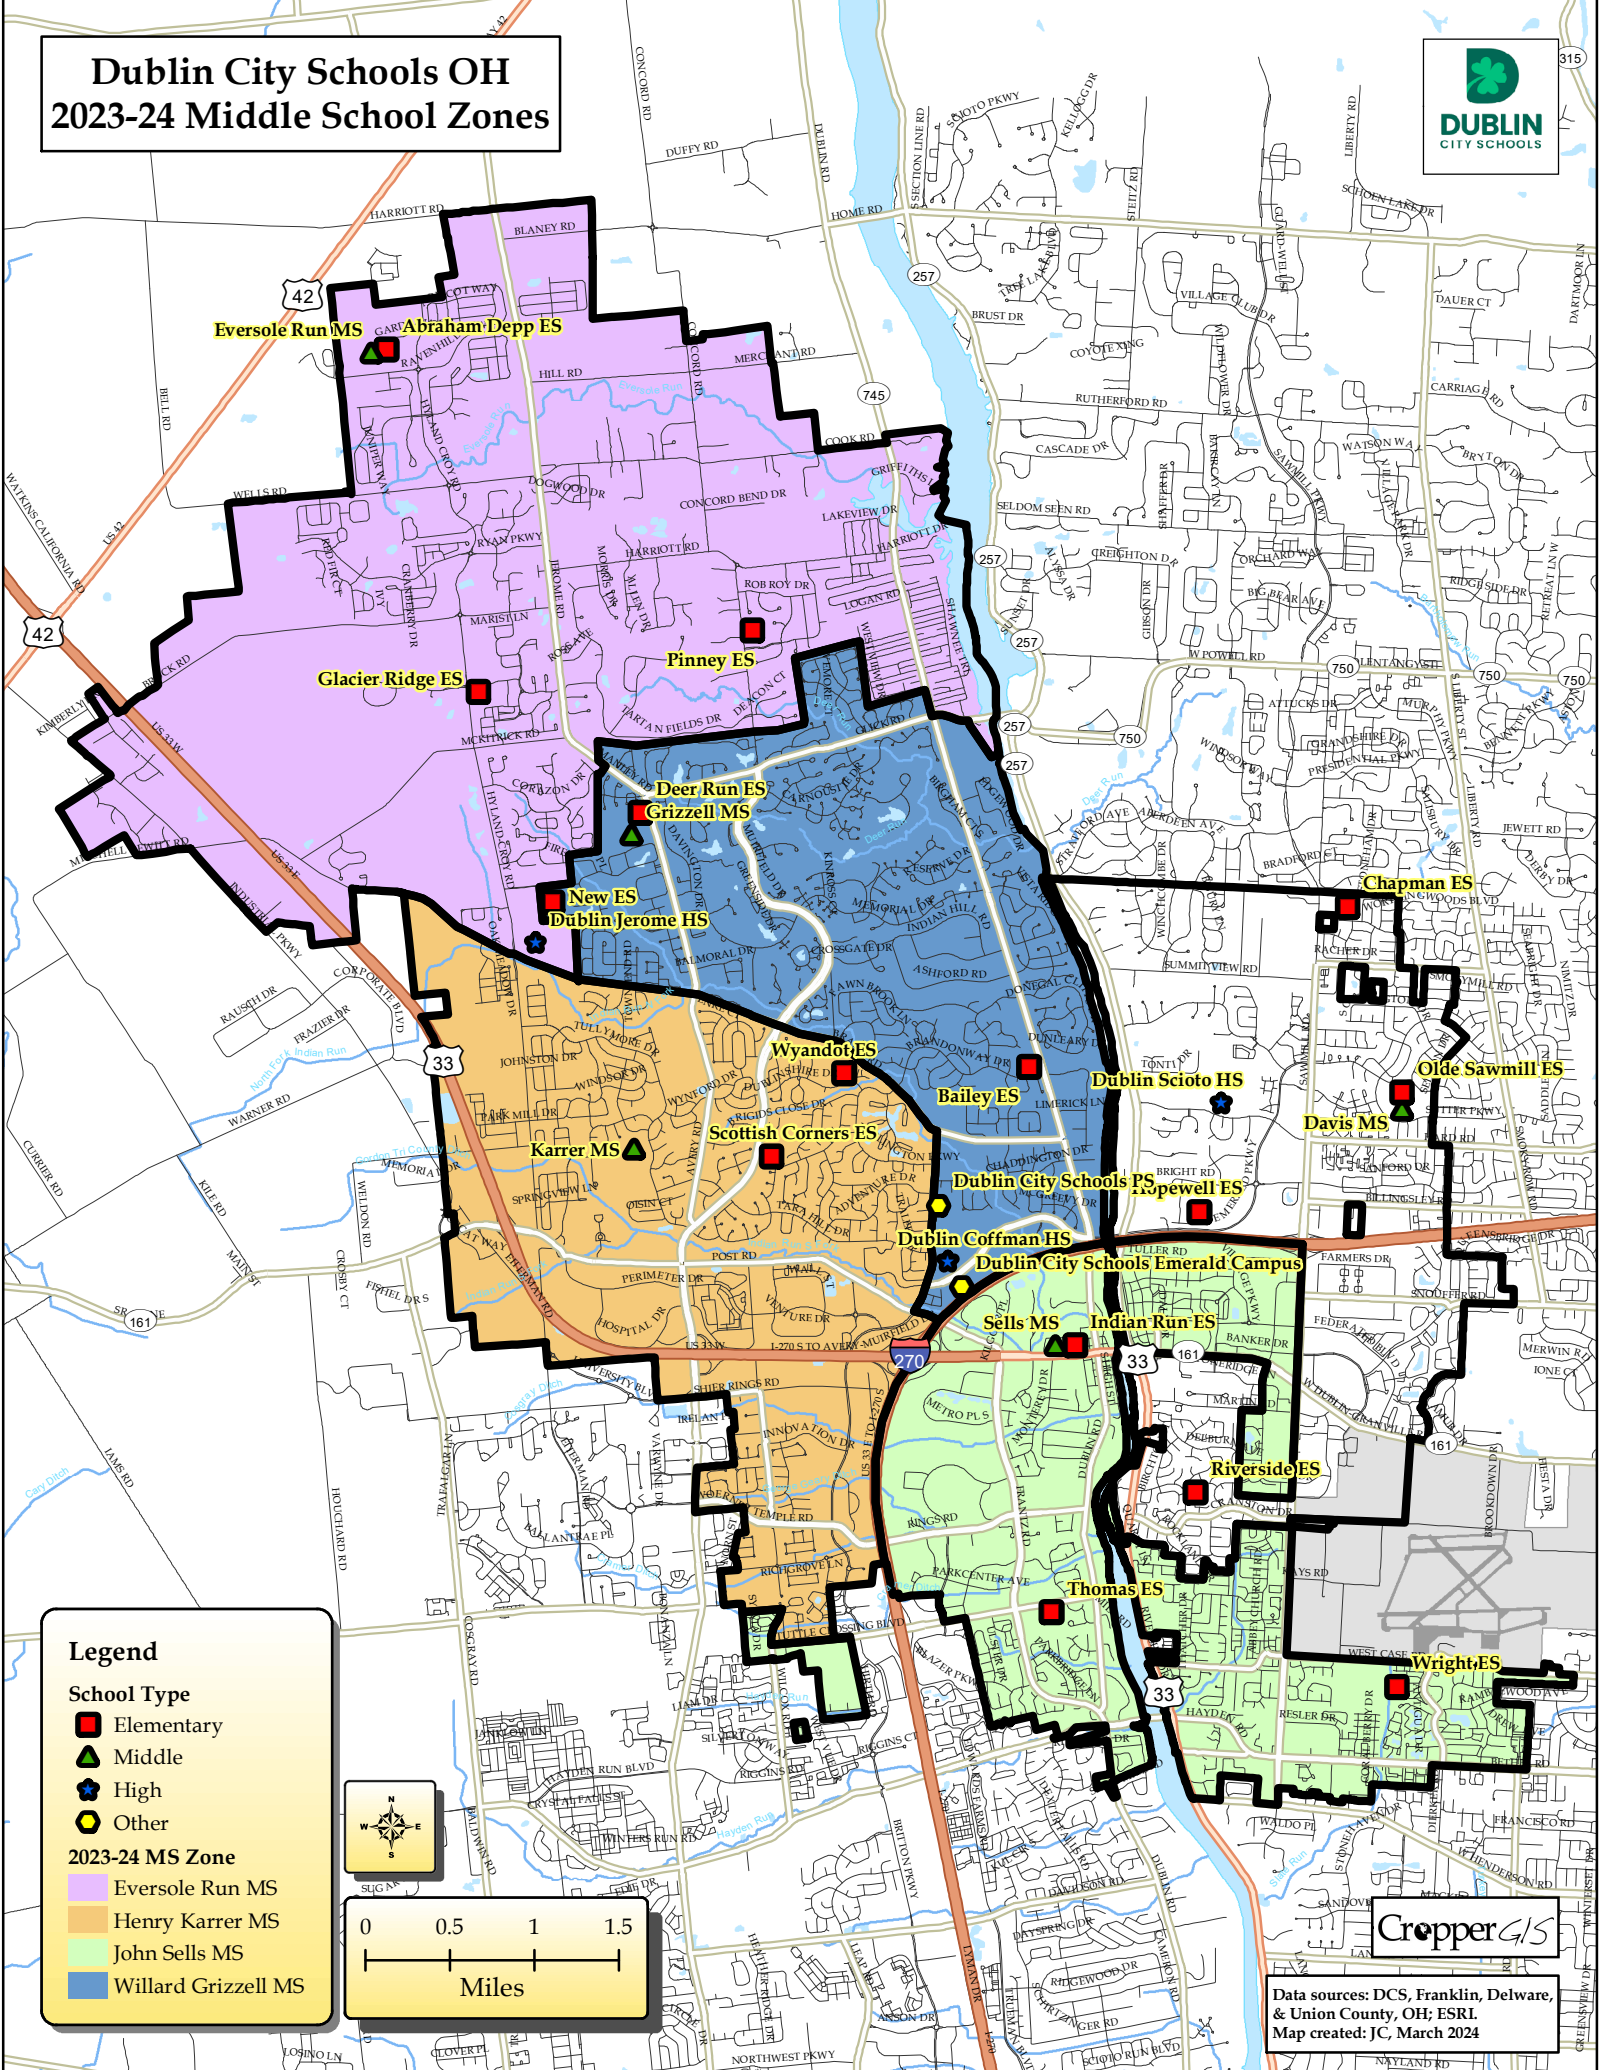

Dublin City Schools OH 2023-24 Elementary School Zones

Legend

School Type

- Elementary
- ▲ Middle
- ★ High
- Other

2023-24 ES Zone

- Abraham Depp ES
- Deer Run ES
- Glacier Ridge ES
- Eli Pinney ES

CropperGIS

Data sources: DCS, Franklin, Delaware, & Union County, OH; ESRI.
Map created: JC, March 2024

Dublin City Schools OH 2023-24 Middle School Zones

Legend

School Type

- Elementary
- ▲ Middle
- ★ High
- Other

2023-24 MS Zone

- Eversole Run MS
- Henry Karrer MS
- John Sells MS
- Willard Grizzell MS

0 0.5 1 1.5
Miles

Cropper GIS

Data sources: DCS, Franklin, Delaware, & Union County, OH; ESRI
Map created: JC, March 2024