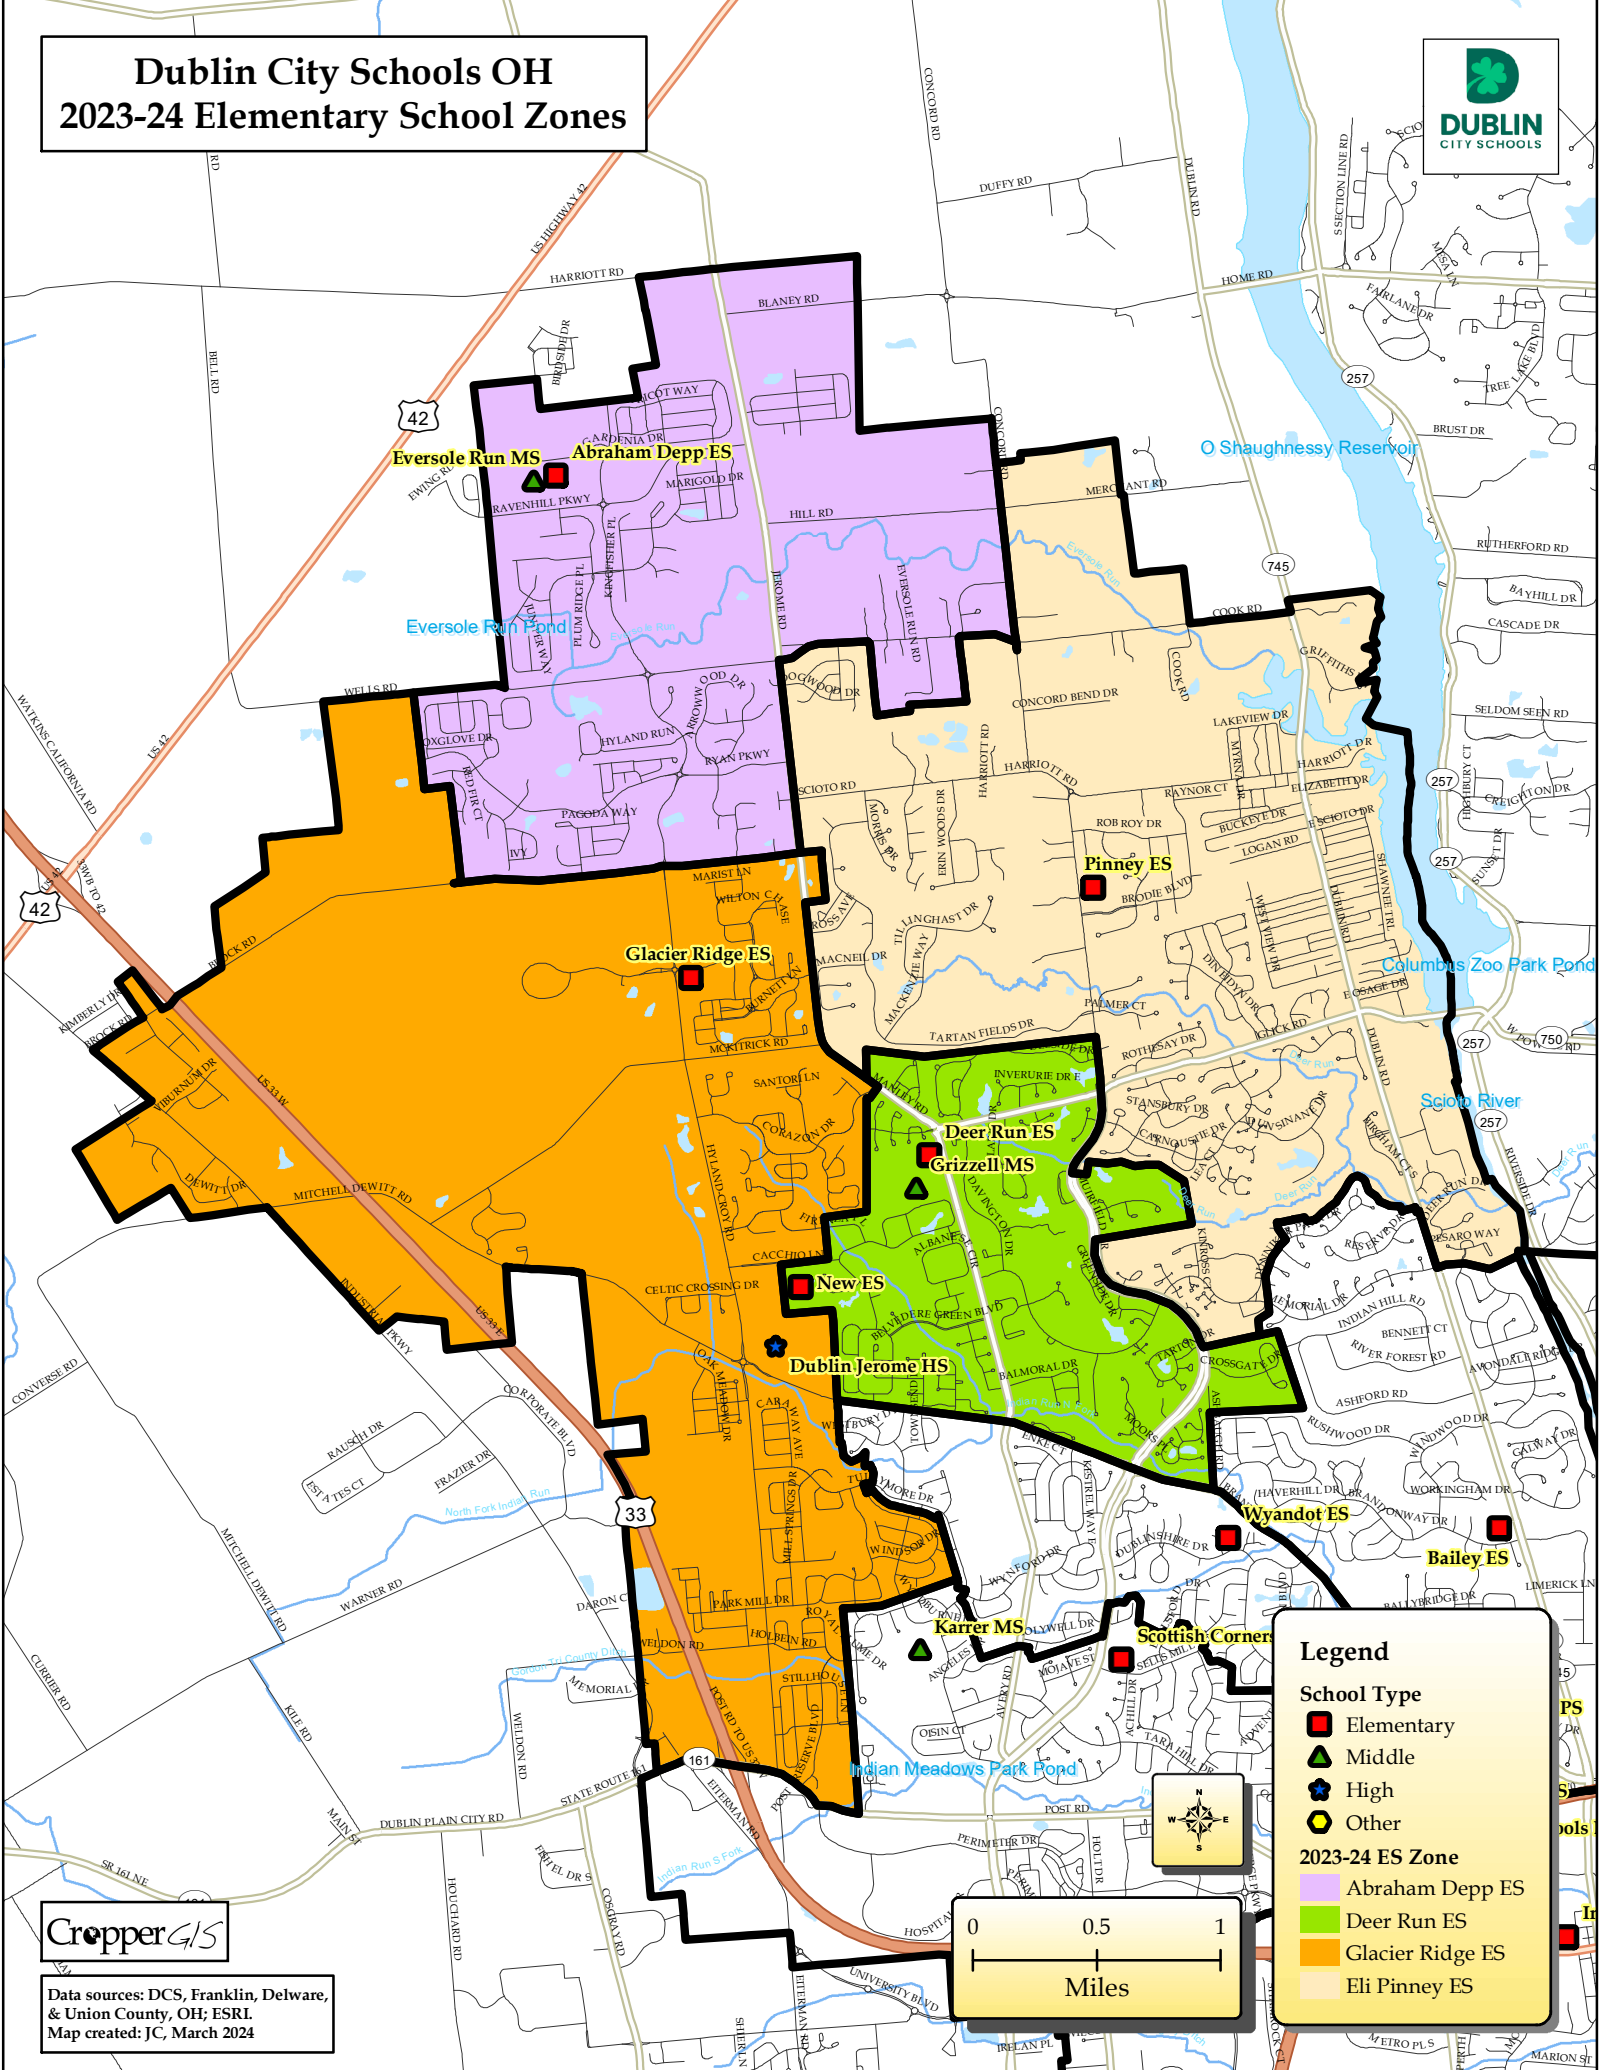

Dublin City Schools OH 2023-24 Elementary School Zones

Legend

School Type

- Elementary
- ▲ Middle
- ★ High
- Other

2023-24 ES Zone

- Abraham Depp ES
- Deer Run ES
- Glacier Ridge ES
- Eli Pinney ES

CropperGIS

Data sources: DCS, Franklin, Delaware, & Union County, OH; ESRI.
Map created: JC, March 2024

Dublin City Schools OH 2023-24 Middle School Zones

Legend

School Type

- Elementary
- ▲ Middle
- ★ High
- Other

2023-24 MS Zone

- Eversole Run MS
- Henry Karrer MS
- John Sells MS
- Willard Grizzell MS

0 0.5 1 1.5
Miles

Cropper GIS

Data sources: DCS, Franklin, Delaware, & Union County, OH; ESRI
Map created: JC, March 2024