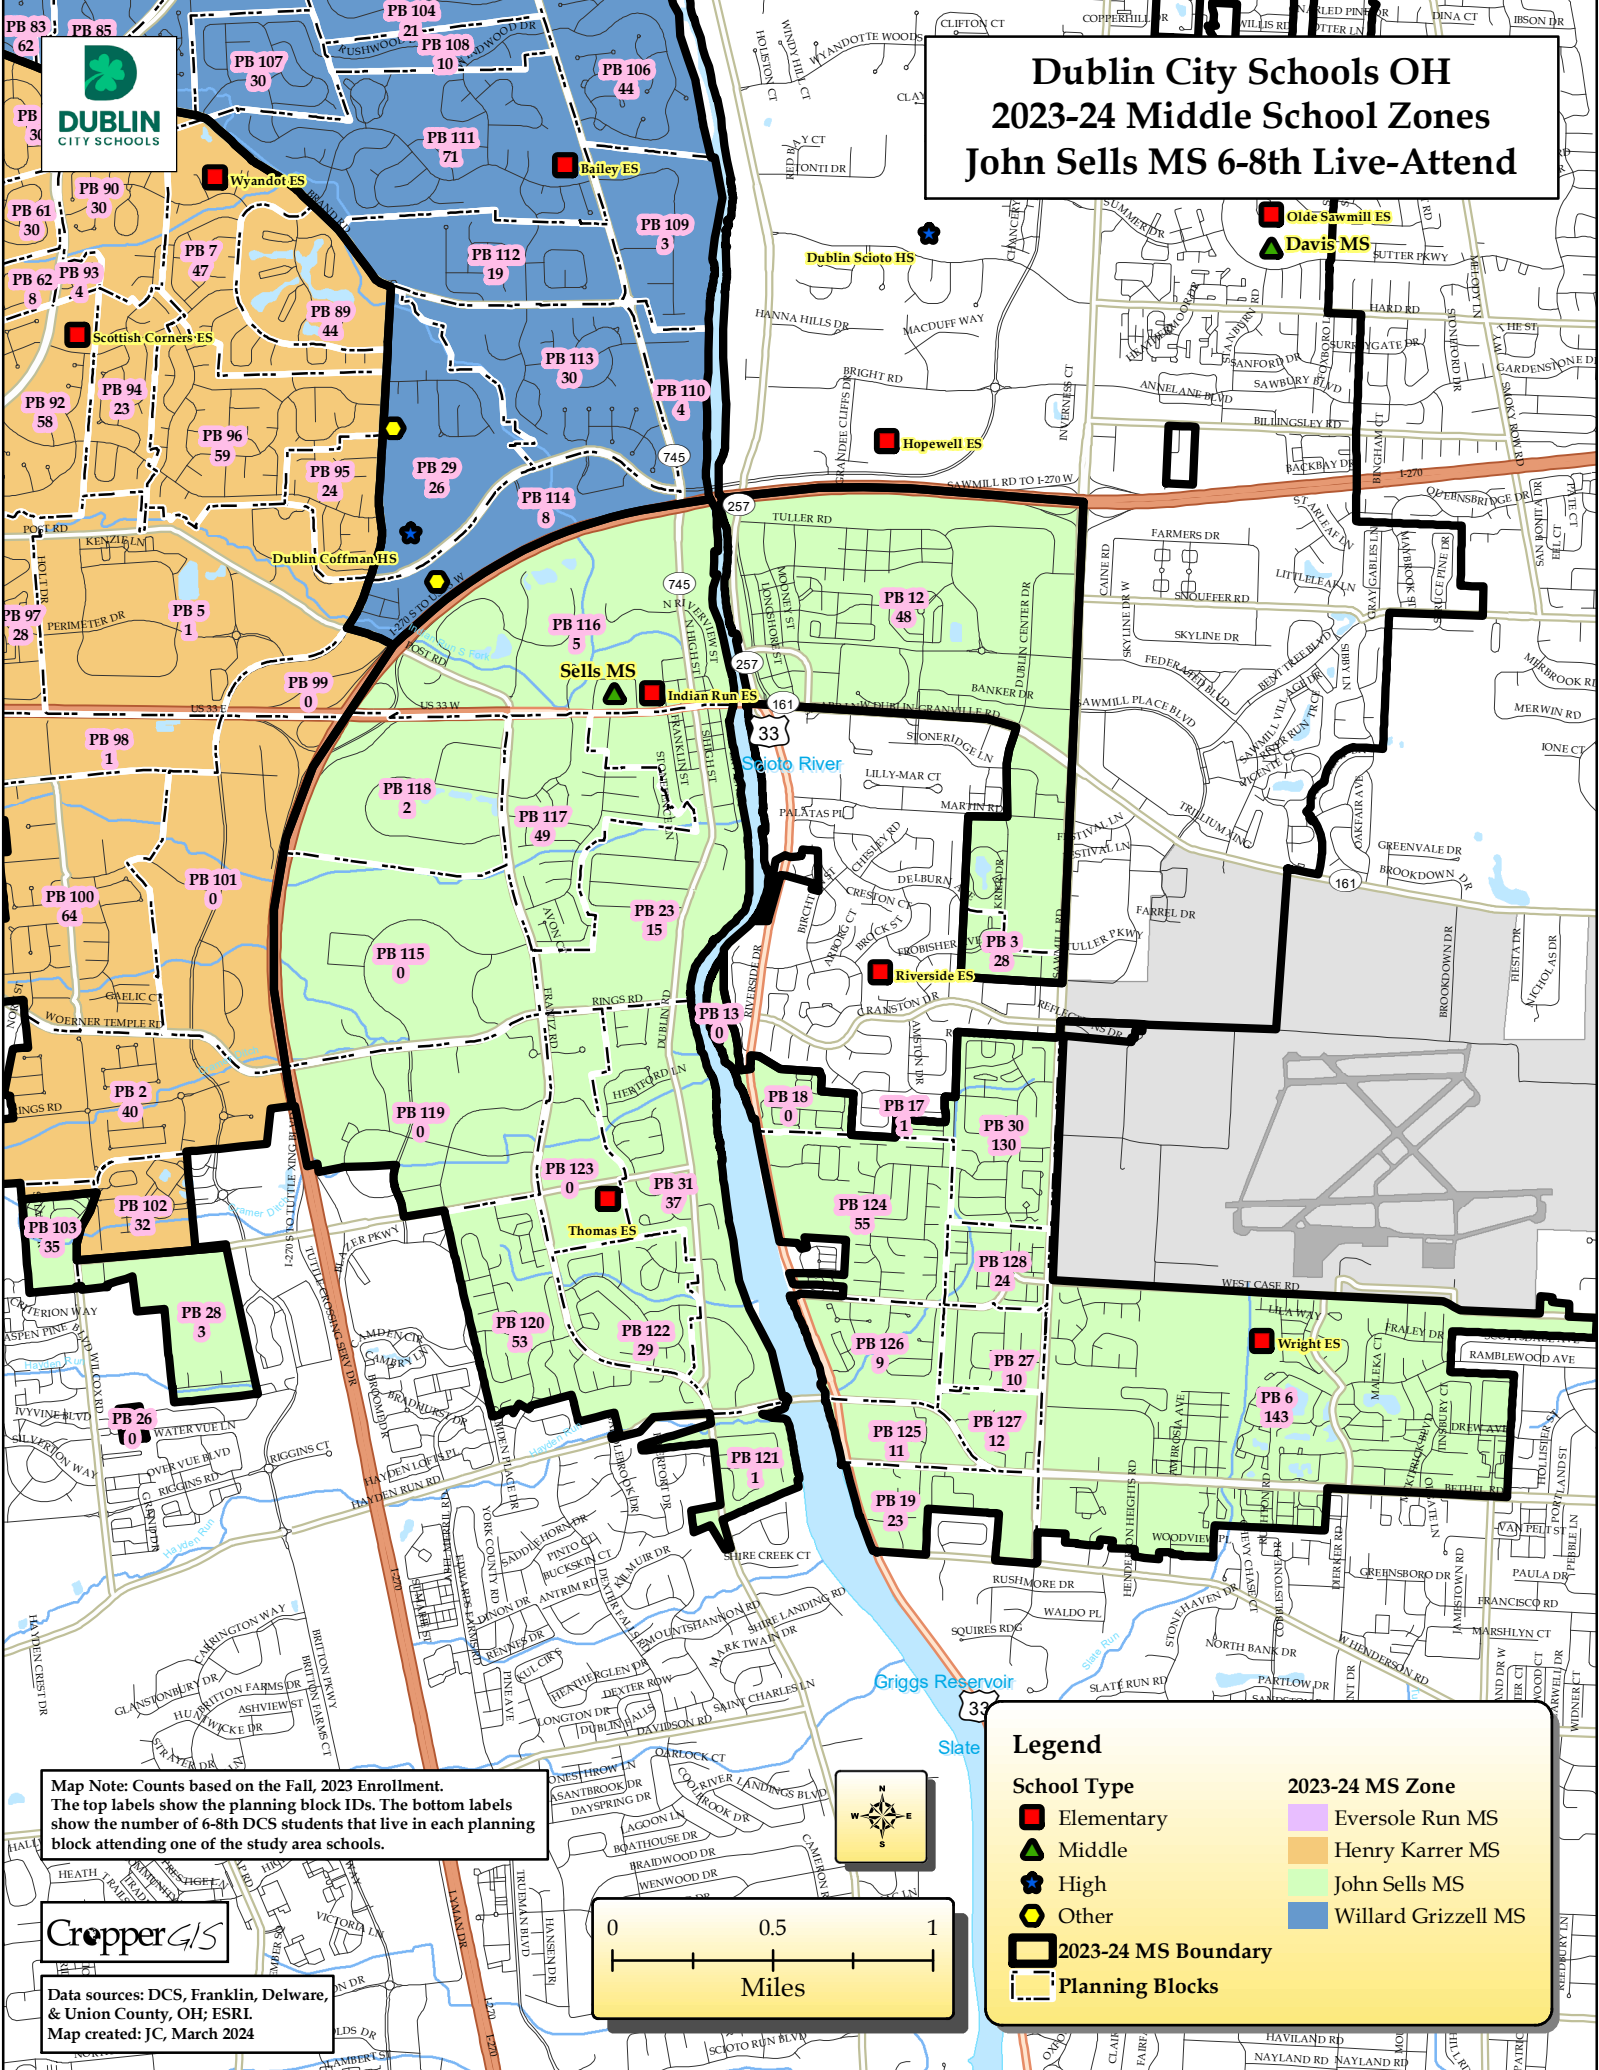

Dublin City Schools OH 2023-24 Middle School Zones John Sells MS 6-8th Live-Attend

CropperGIS

Data sources: DCS, Franklin, Delaware, & Union County, OH; ESRI.
Map created: JC, March 2024