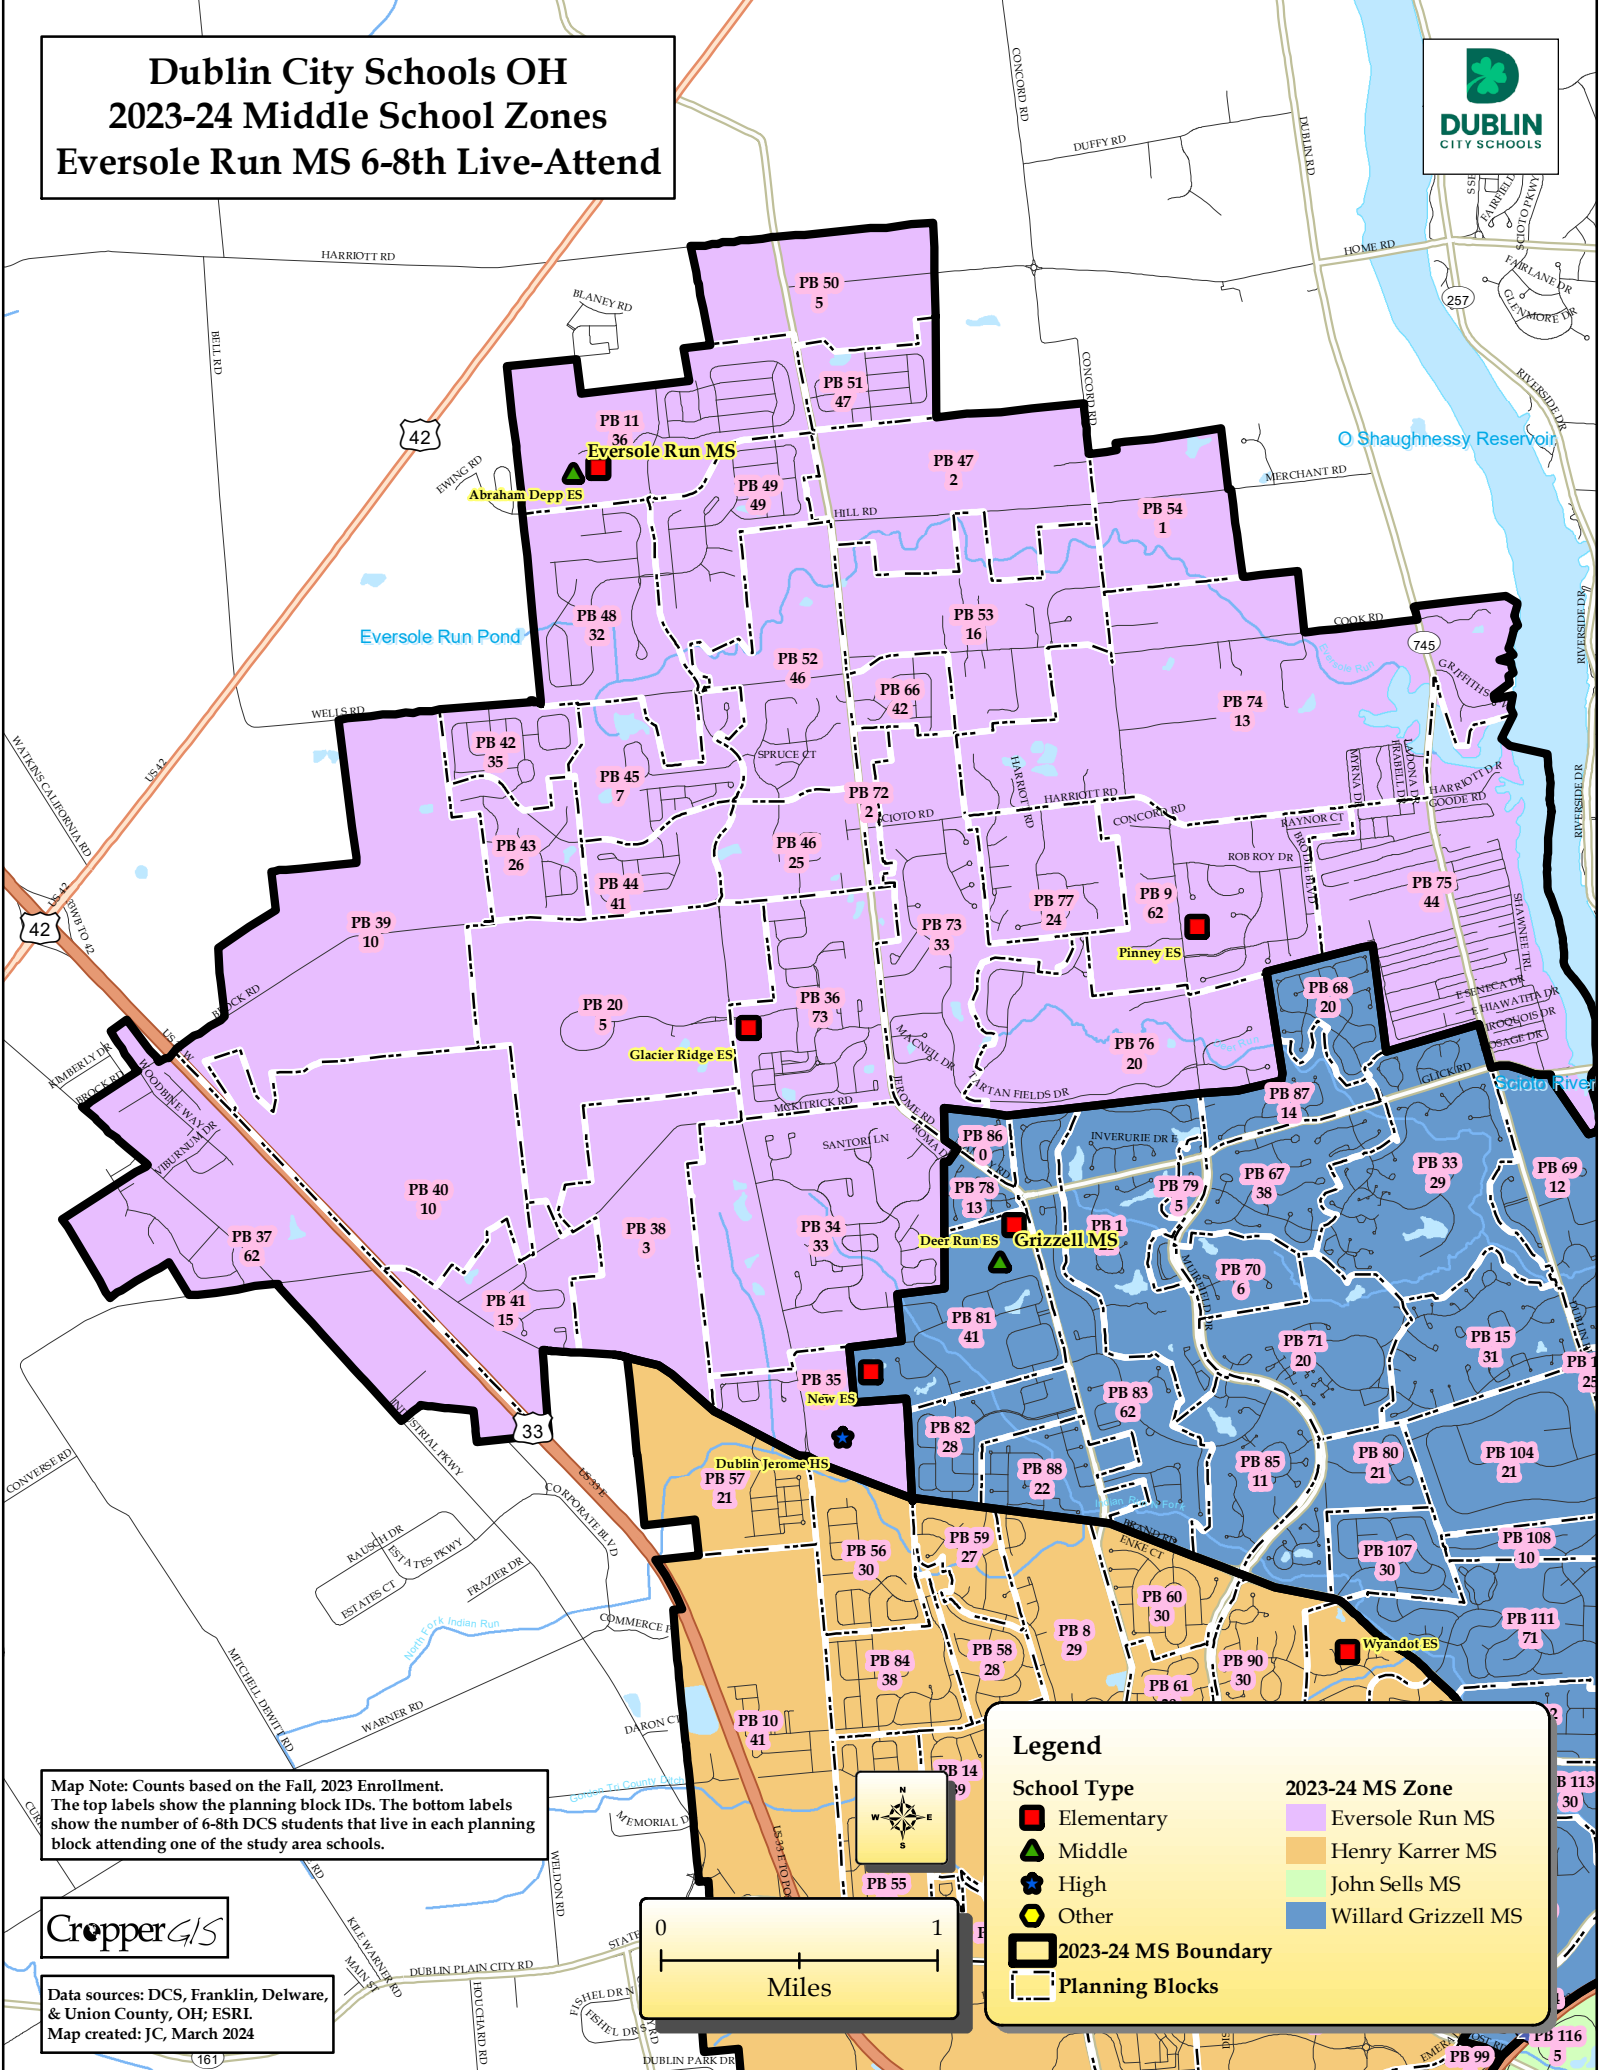

Dublin City Schools OH 2023-24 Middle School Zones Eversole Run MS 6-8th Live-Attend

Map Note: Counts based on the Fall, 2023 Enrollment. The top labels show the planning block IDs. The bottom labels show the number of 6-8th DCS students that live in each planning block attending one of the study area schools.

Data sources: DCS, Franklin, Delaware, & Union County, OH; ESRI.
Map created: JC, March 2024

Legend

School Type	2023-24 MS Zone
■ Elementary	 Eversole Run MS
▲ Middle	 Henry Karrer MS
★ High	 John Sells MS
● Other	 Willard Grizzell MS
 2023-24 MS Boundary	
 Planning Blocks