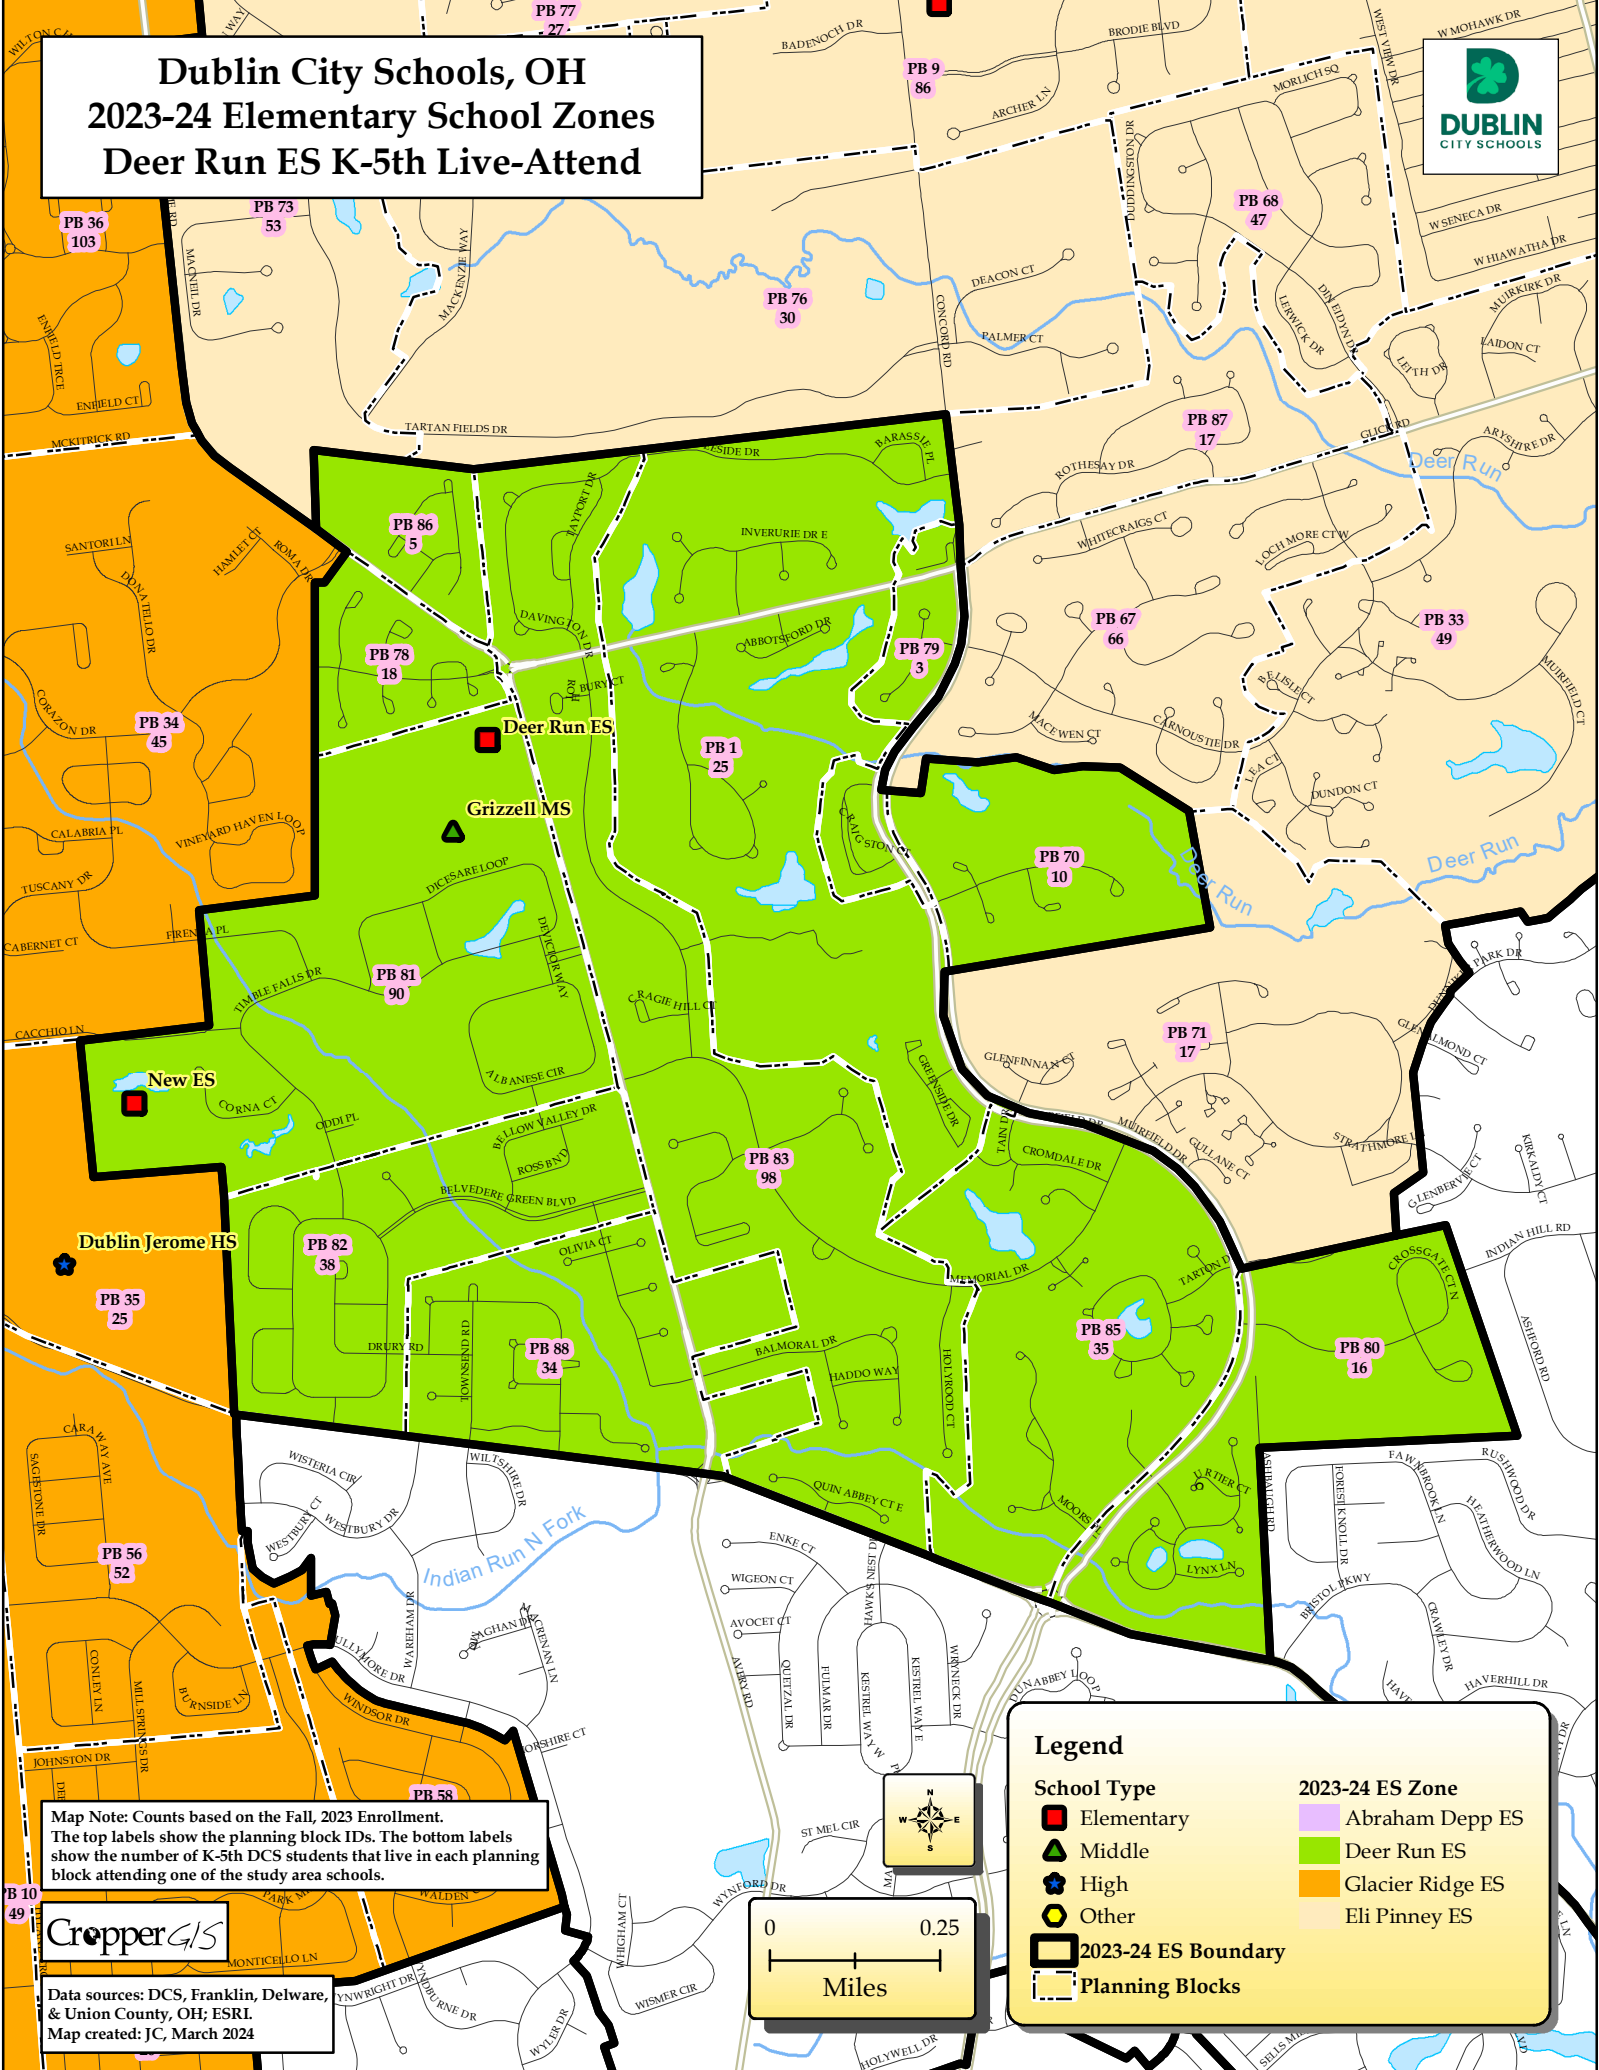

2023-24 Elementary School Zones

Abraham Depp ES K-5th Live-Attend

Map Note: Counts based on the Fall, 2023 Enrollment. The top labels show the planning block IDs. The bottom labels show the number of K-5th DCS students that live in each planning block attending one of the study area schools.

Data sources: DCS, Franklin, Delaware, & Union County, OH; ESRI.
Map created: JC, March 2024

Legend

School Type	2023-24 ES Zone
■ Elementary	■ Abraham Depp ES
▲ Middle	■ Deer Run ES
◆ High	■ Glacier Ridge ES
● Other	■ Eli Pinney ES
 2023-24 ES Boundary	
 Planning Blocks	

Dublin City Schools, OH

2023-24 Elementary School Zones

Deer Run ES K-5th Live-Attend

Map Note: Counts based on the Fall, 2023 Enrollment. The top labels show the planning block IDs. The bottom labels show the number of K-5th DCS students that live in each planning block attending one of the study area schools.