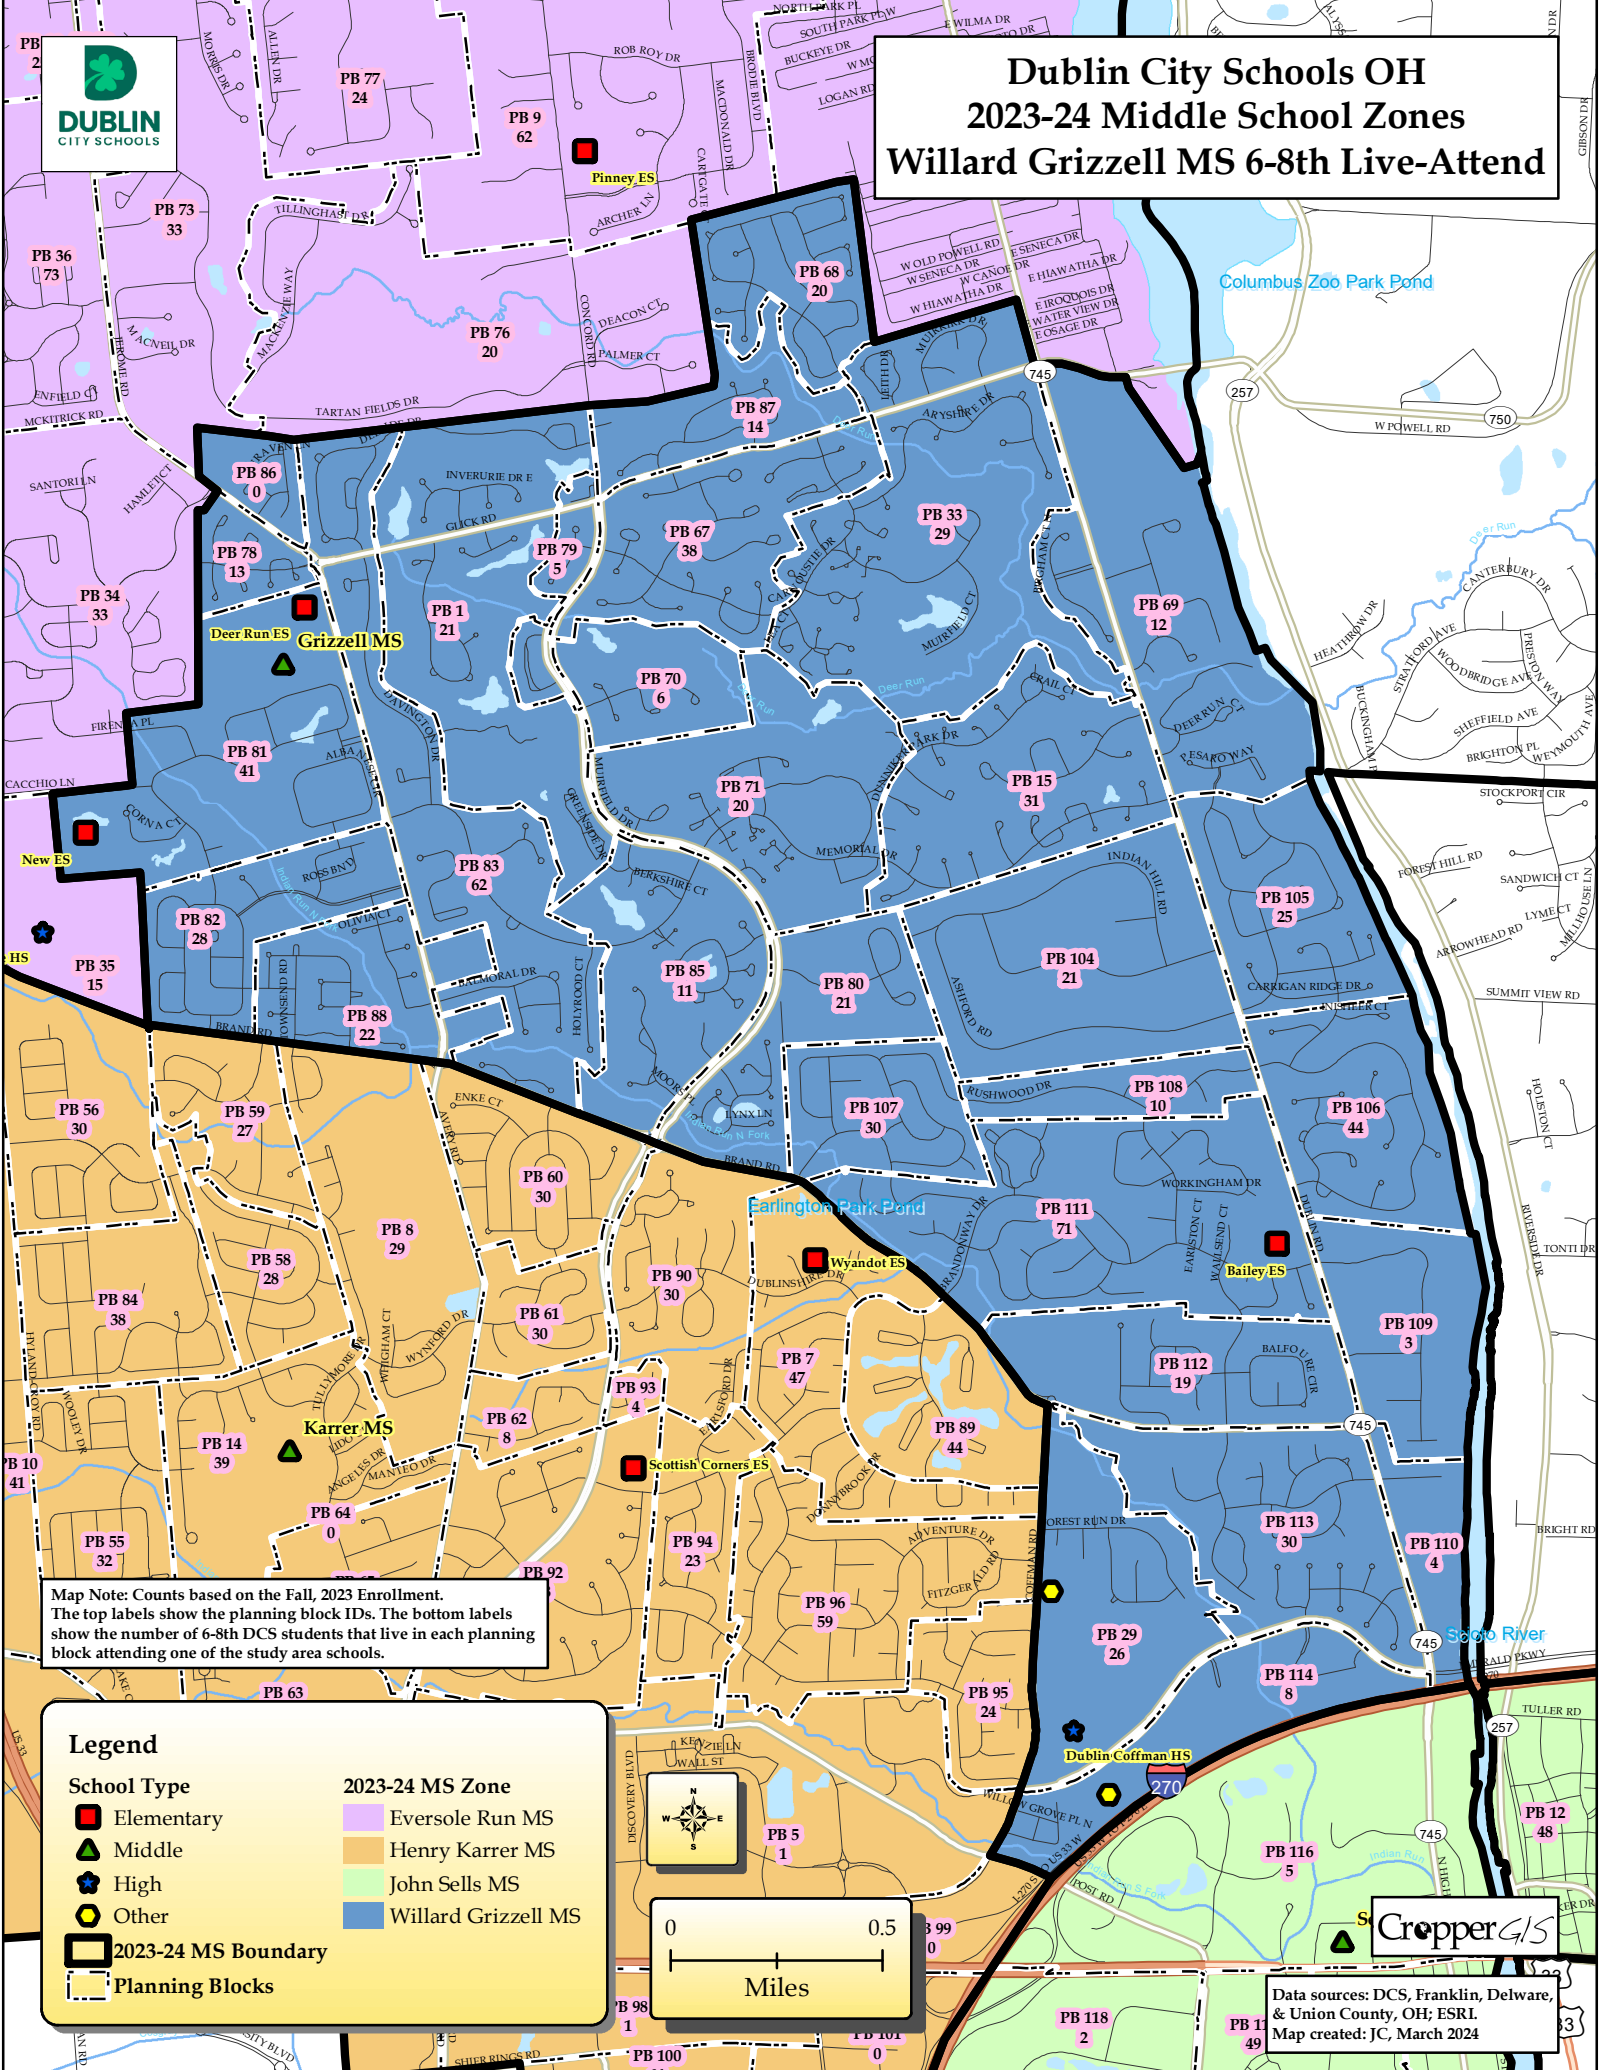

2023-24 Middle School Zones

Willard Grizzell MS 6-8th Live-Attend

Map Note: Counts based on the Fall, 2023 Enrollment. The top labels show the planning block IDs. The bottom labels show the number of 6-8th DCS students that live in each planning block attending one of the study area schools.