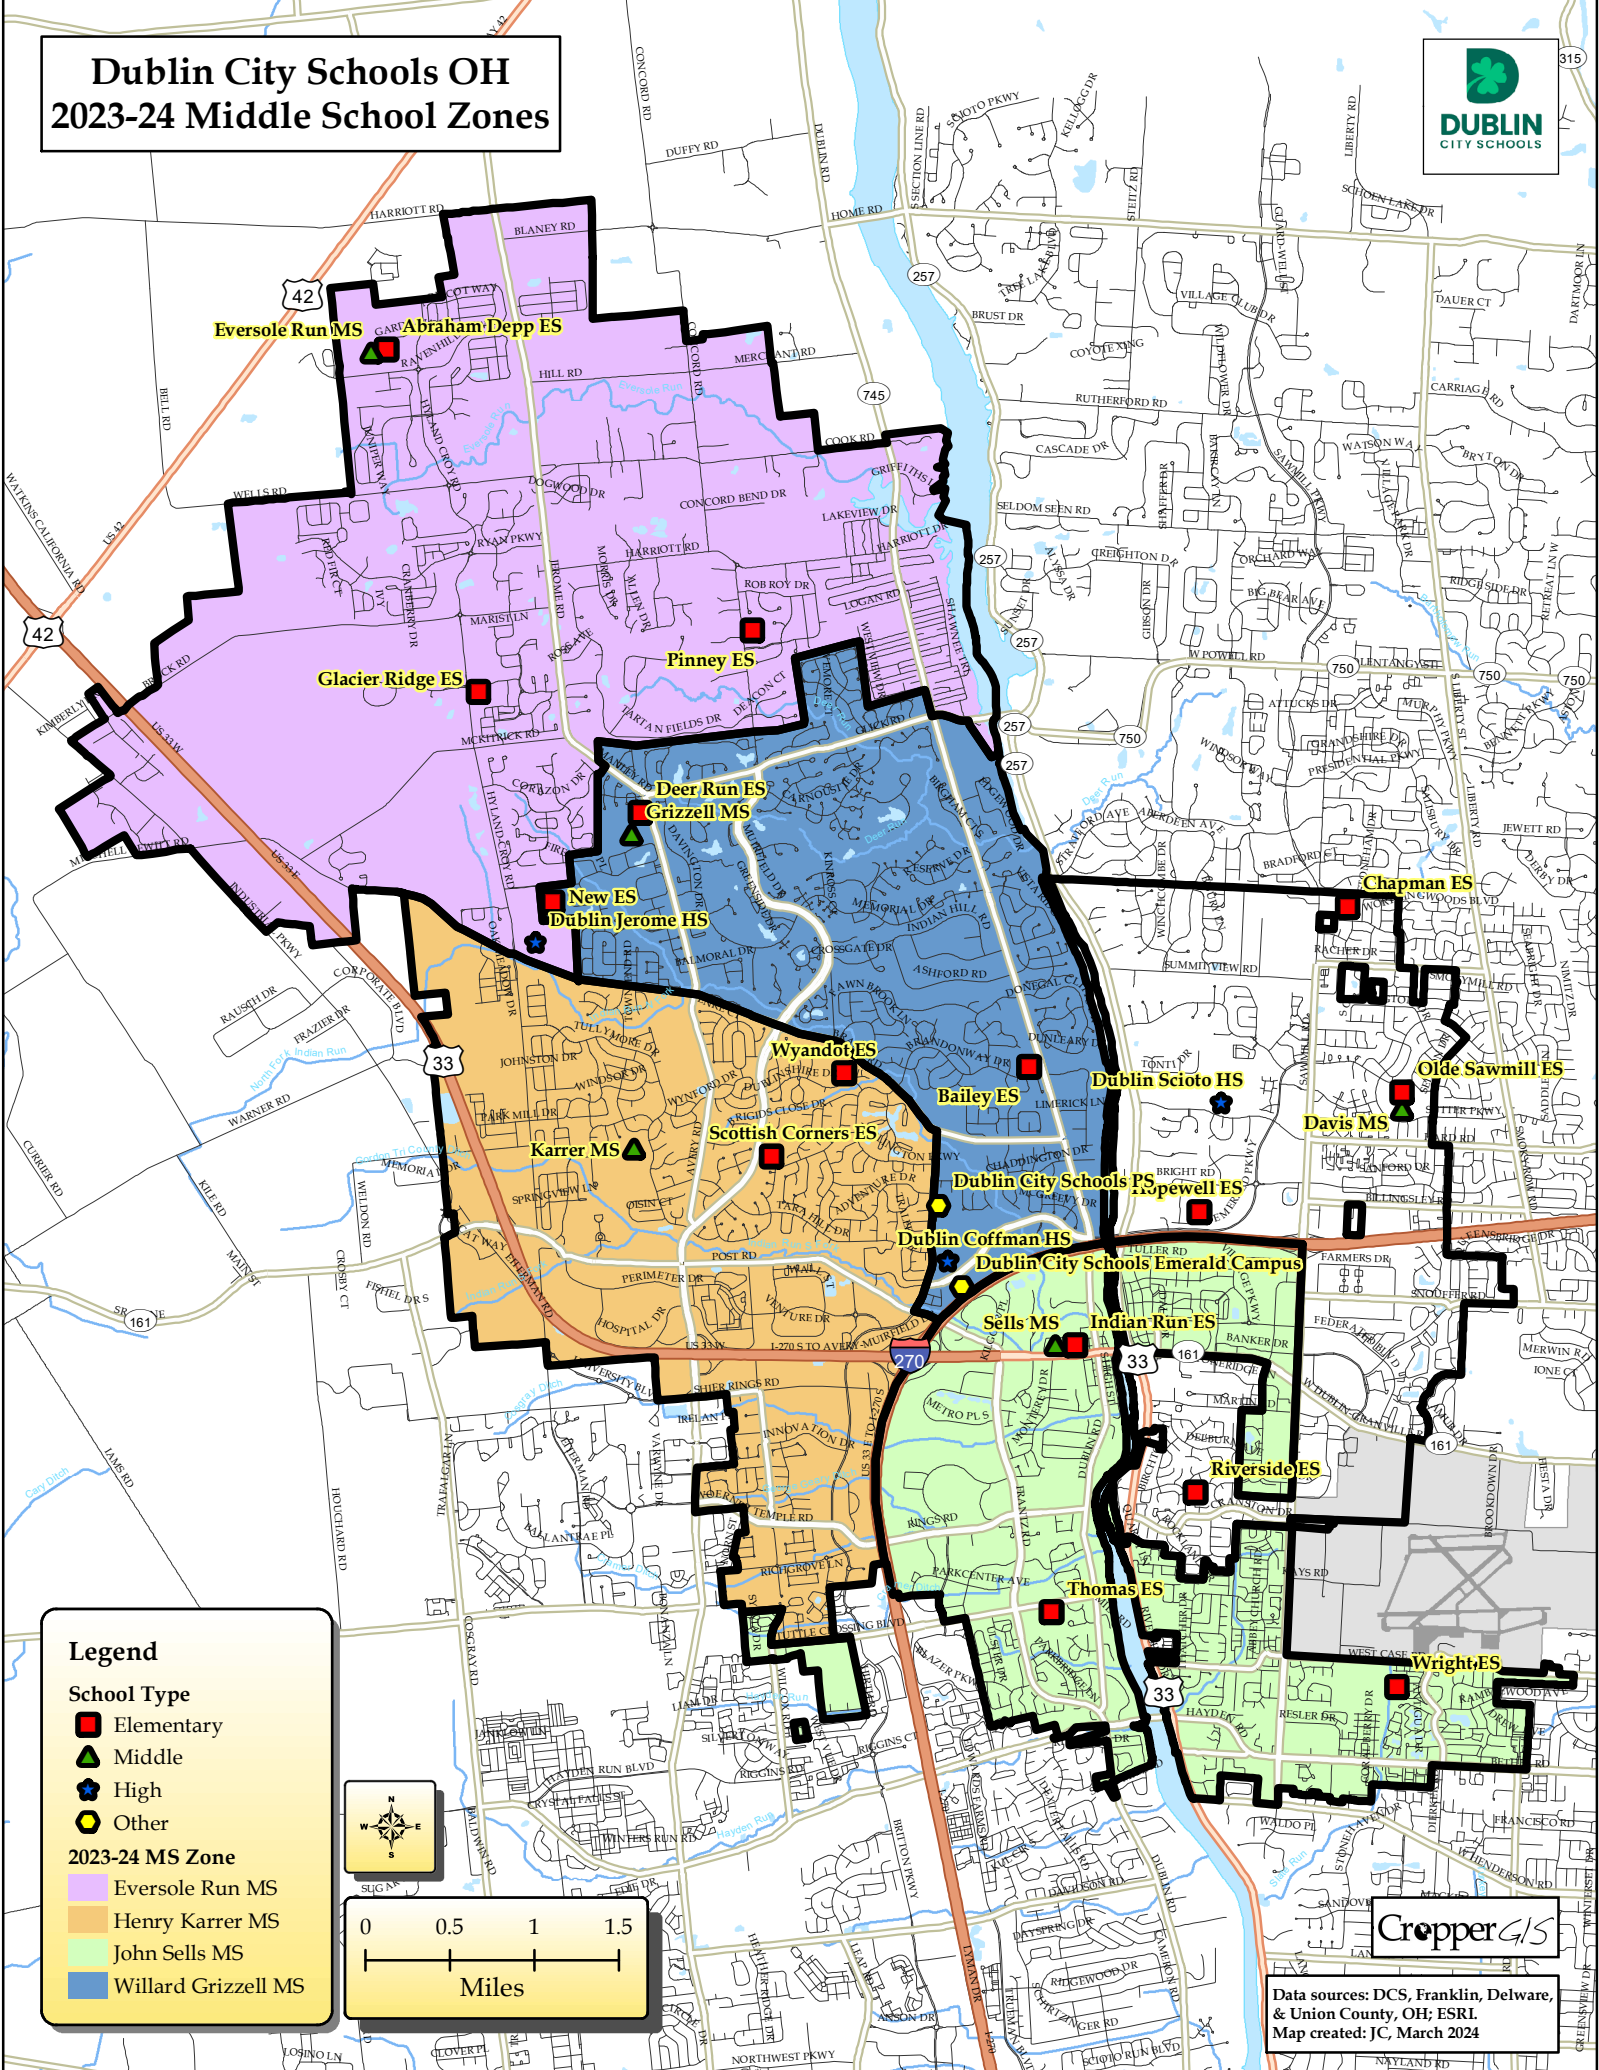

Dublin City Schools OH 2023-24 Middle School Zones

Legend

School Type

- Elementary
- ▲ Middle
- ★ High
- Other

2023-24 MS Zone

- Eversole Run MS
- Henry Karrer MS
- John Sells MS
- Willard Grizzell MS

0 0.5 1 1.5
Miles

Cropper GIS

Data sources: DCS, Franklin, Delaware, & Union County, OH; ESRI
Map created: JC, March 2024