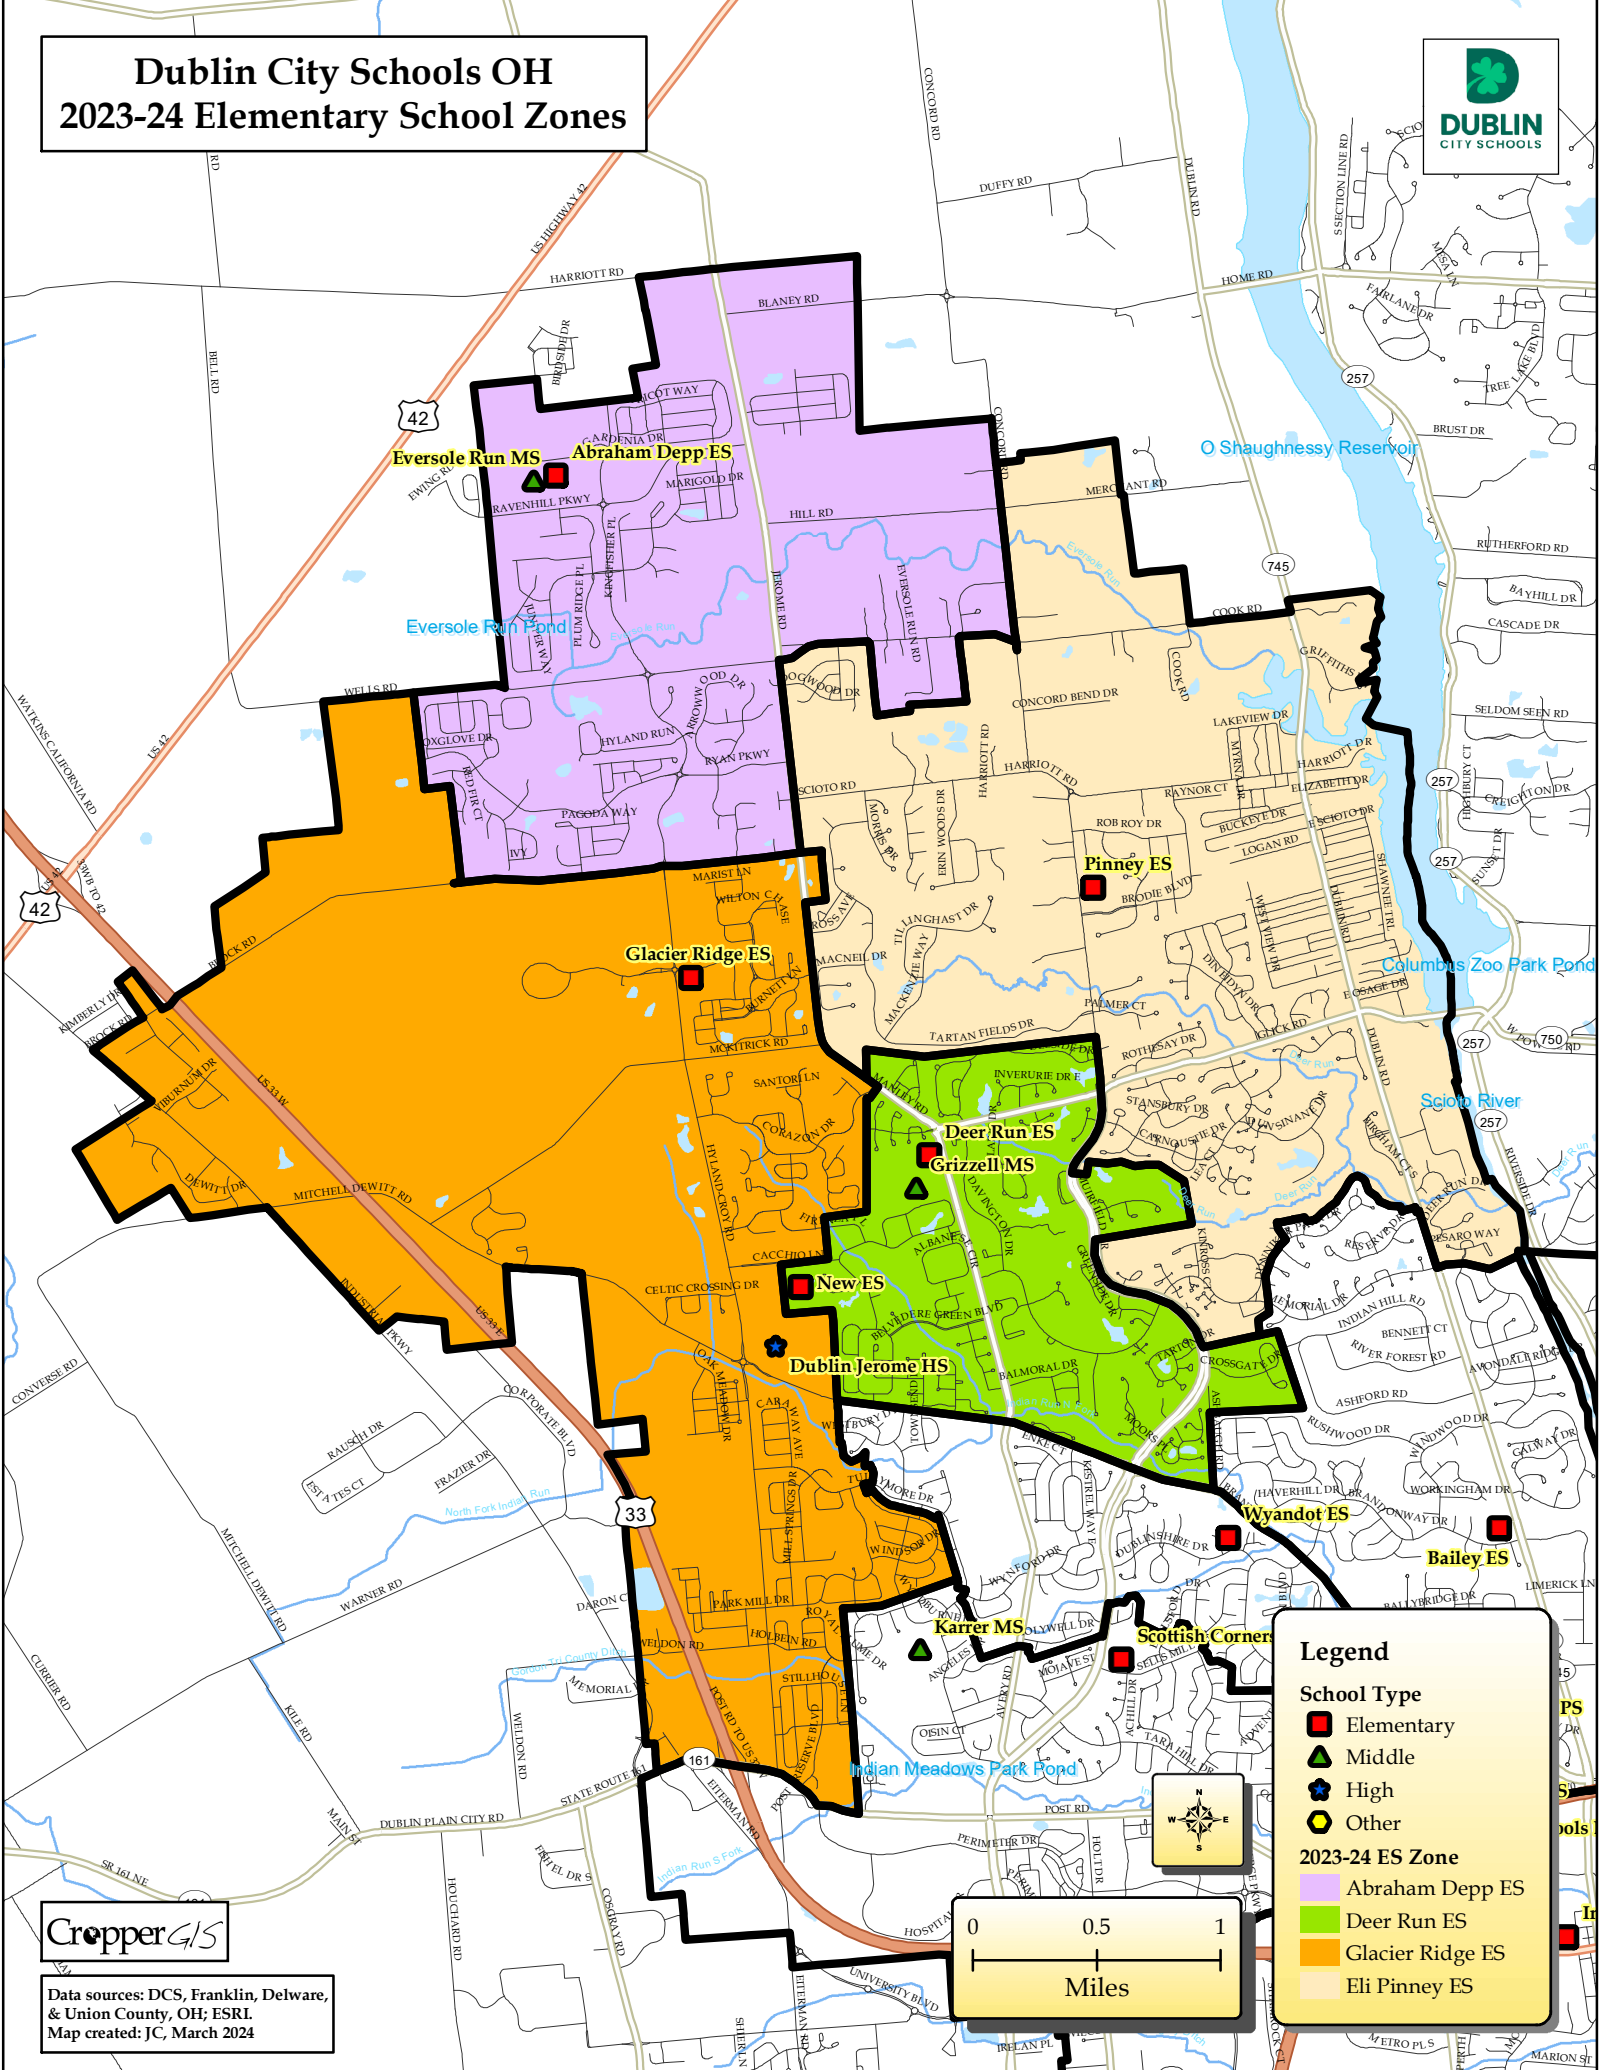

Dublin City Schools OH 2023-24 Elementary School Zones

Eversole Run MS (Green Triangle)
Abraham Depp ES (Red Square)

Glacier Ridge ES (Red Square)

Deer Run ES (Red Square)
Grizzell MS (Green Triangle)

New ES (Red Square)
Dublin Jerome HS (Blue Star)

Pinney ES (Red Square)

Wyandot ES (Red Square)

Bailey ES (Red Square)

Karrer MS (Green Triangle)

Scottish Corner (Red Square)

Legend

School Type

- Elementary
- ▲ Middle
- ★ High
- Other

2023-24 Elementary School Zones

Abraham Depp ES K-5th Live-Attend

Map Note: Counts based on the Fall, 2023 Enrollment. The top labels show the planning block IDs. The bottom labels show the number of K-5th DCS students that live in each planning block attending one of the study area schools.