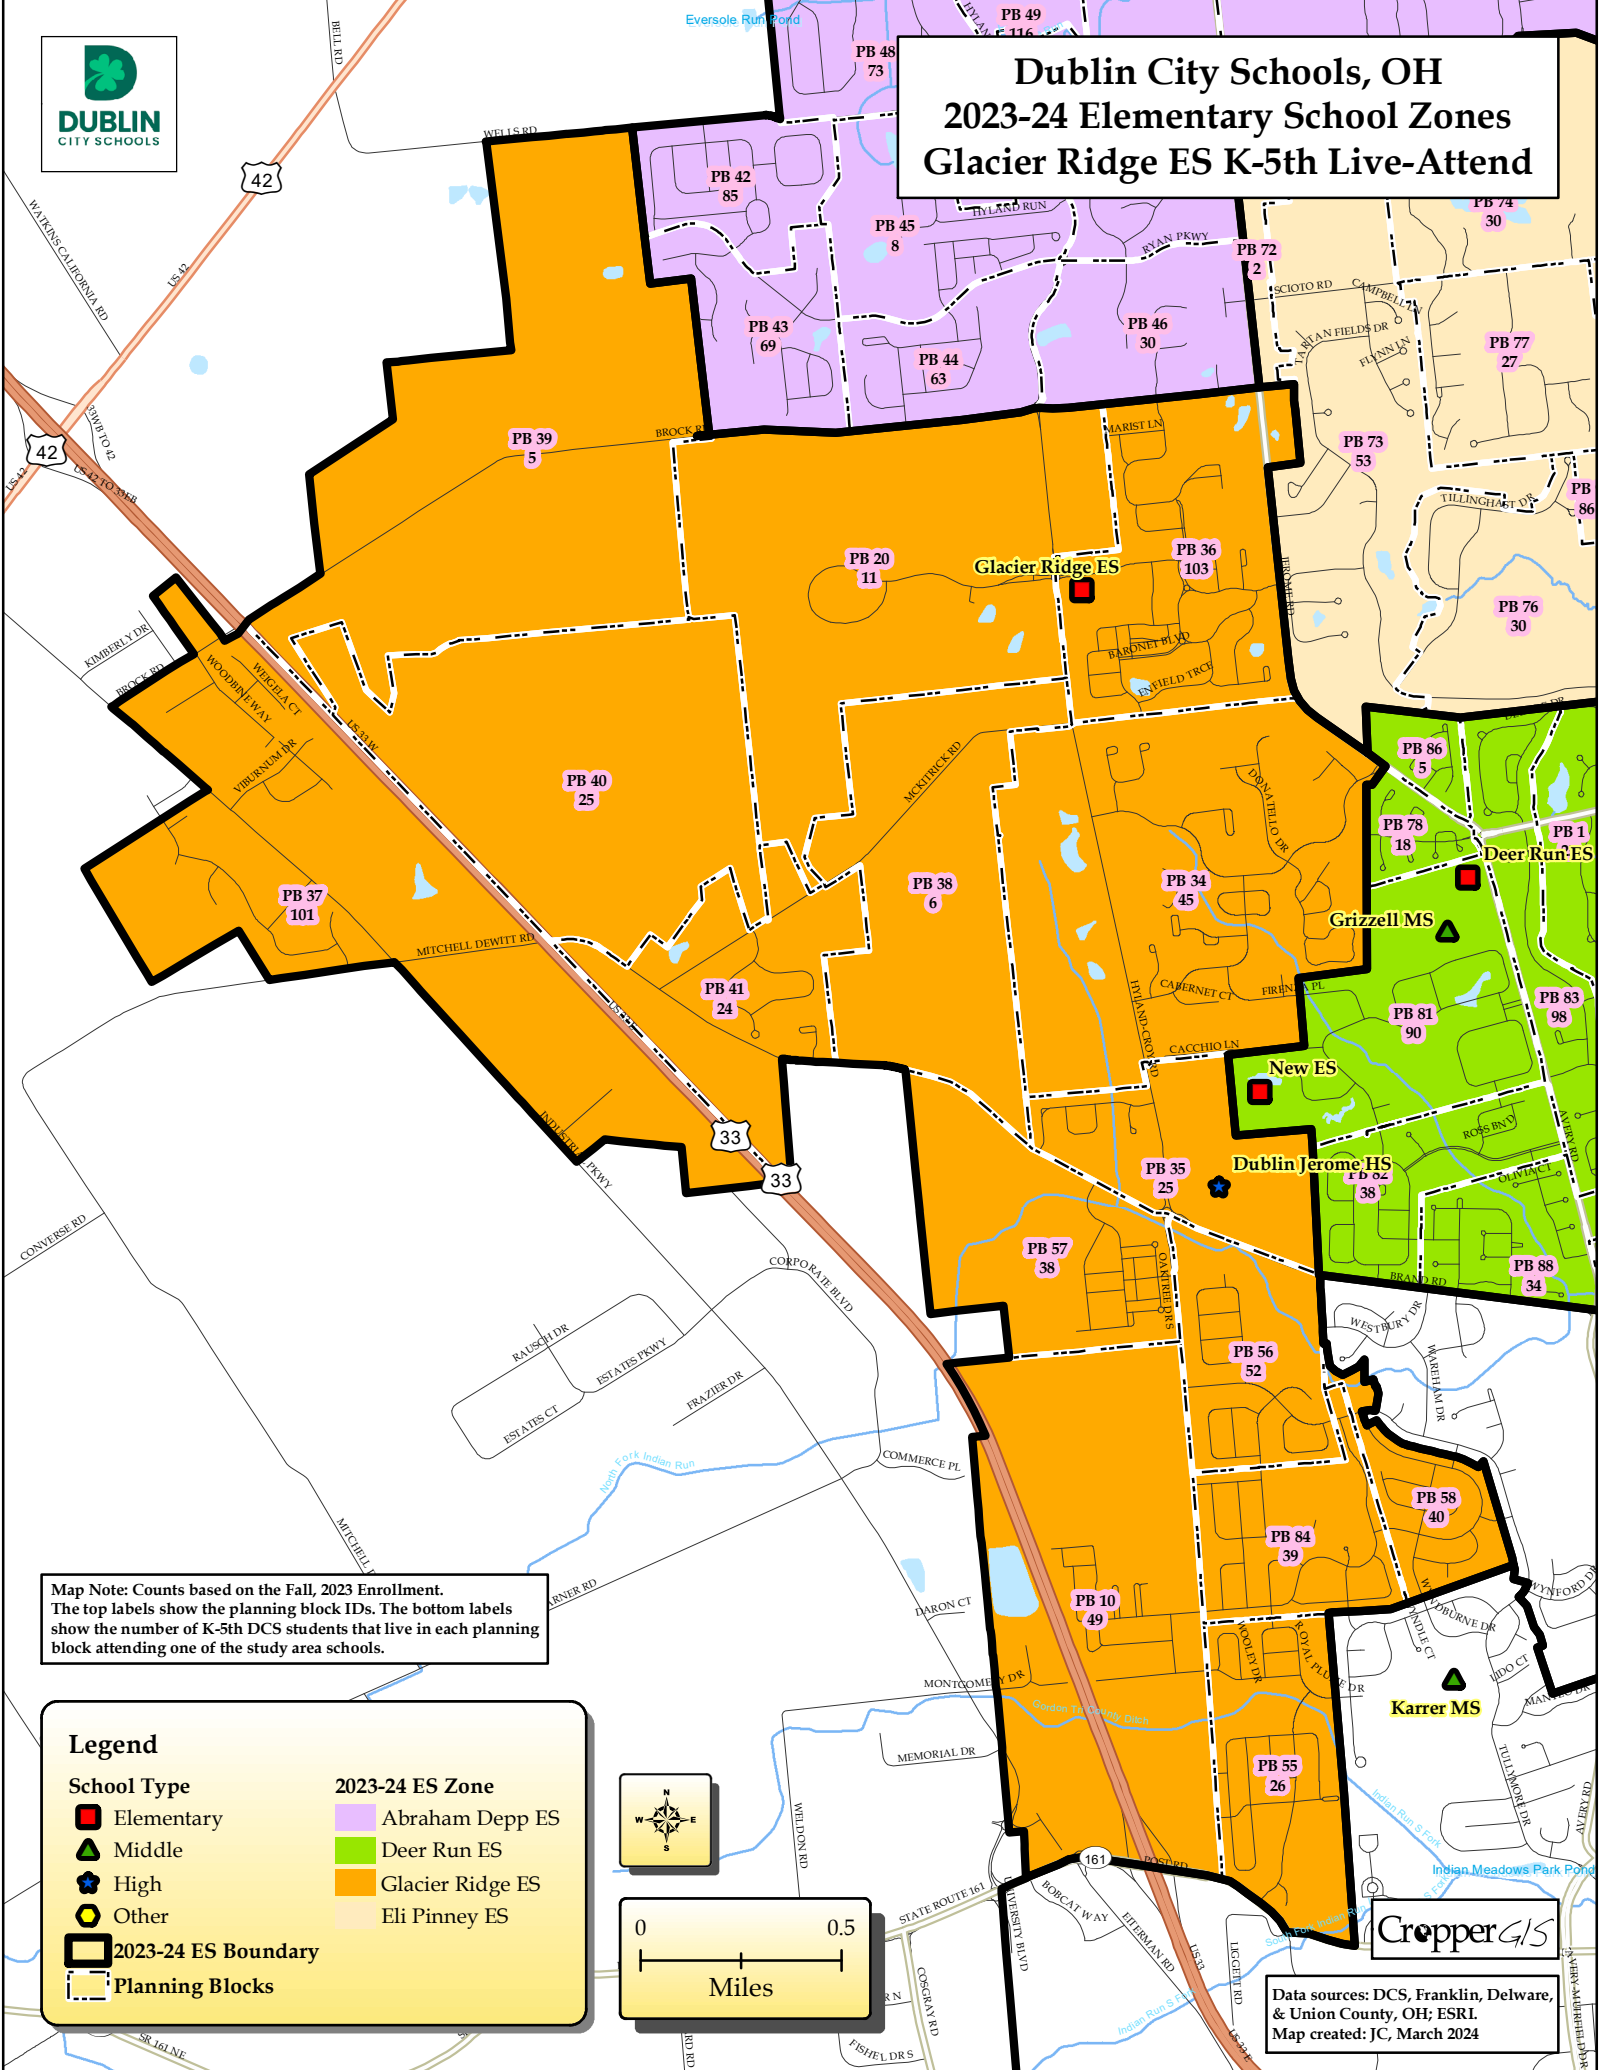

Dublin City Schools, OH

2023-24 Elementary School Zones

Glacier Ridge ES K-5th Live-Attend

Map Note: Counts based on the Fall, 2023 Enrollment. The top labels show the planning block IDs. The bottom labels show the number of K-5th DCS students that live in each planning block attending one of the study area schools.

Legend	
School Type	
	Elementary
	Middle
	High
	Other
	2023-24 ES Boundary
	Planning Blocks
2023-24 ES Zone	
	Abraham Depp ES
	Deer Run ES
	Glacier Ridge ES
	Eli Pinney ES

Miles

Cropper GIS

Data sources: DCS, Franklin, Delaware, & Union County, OH; ESRI
Map created: JC, March 2024