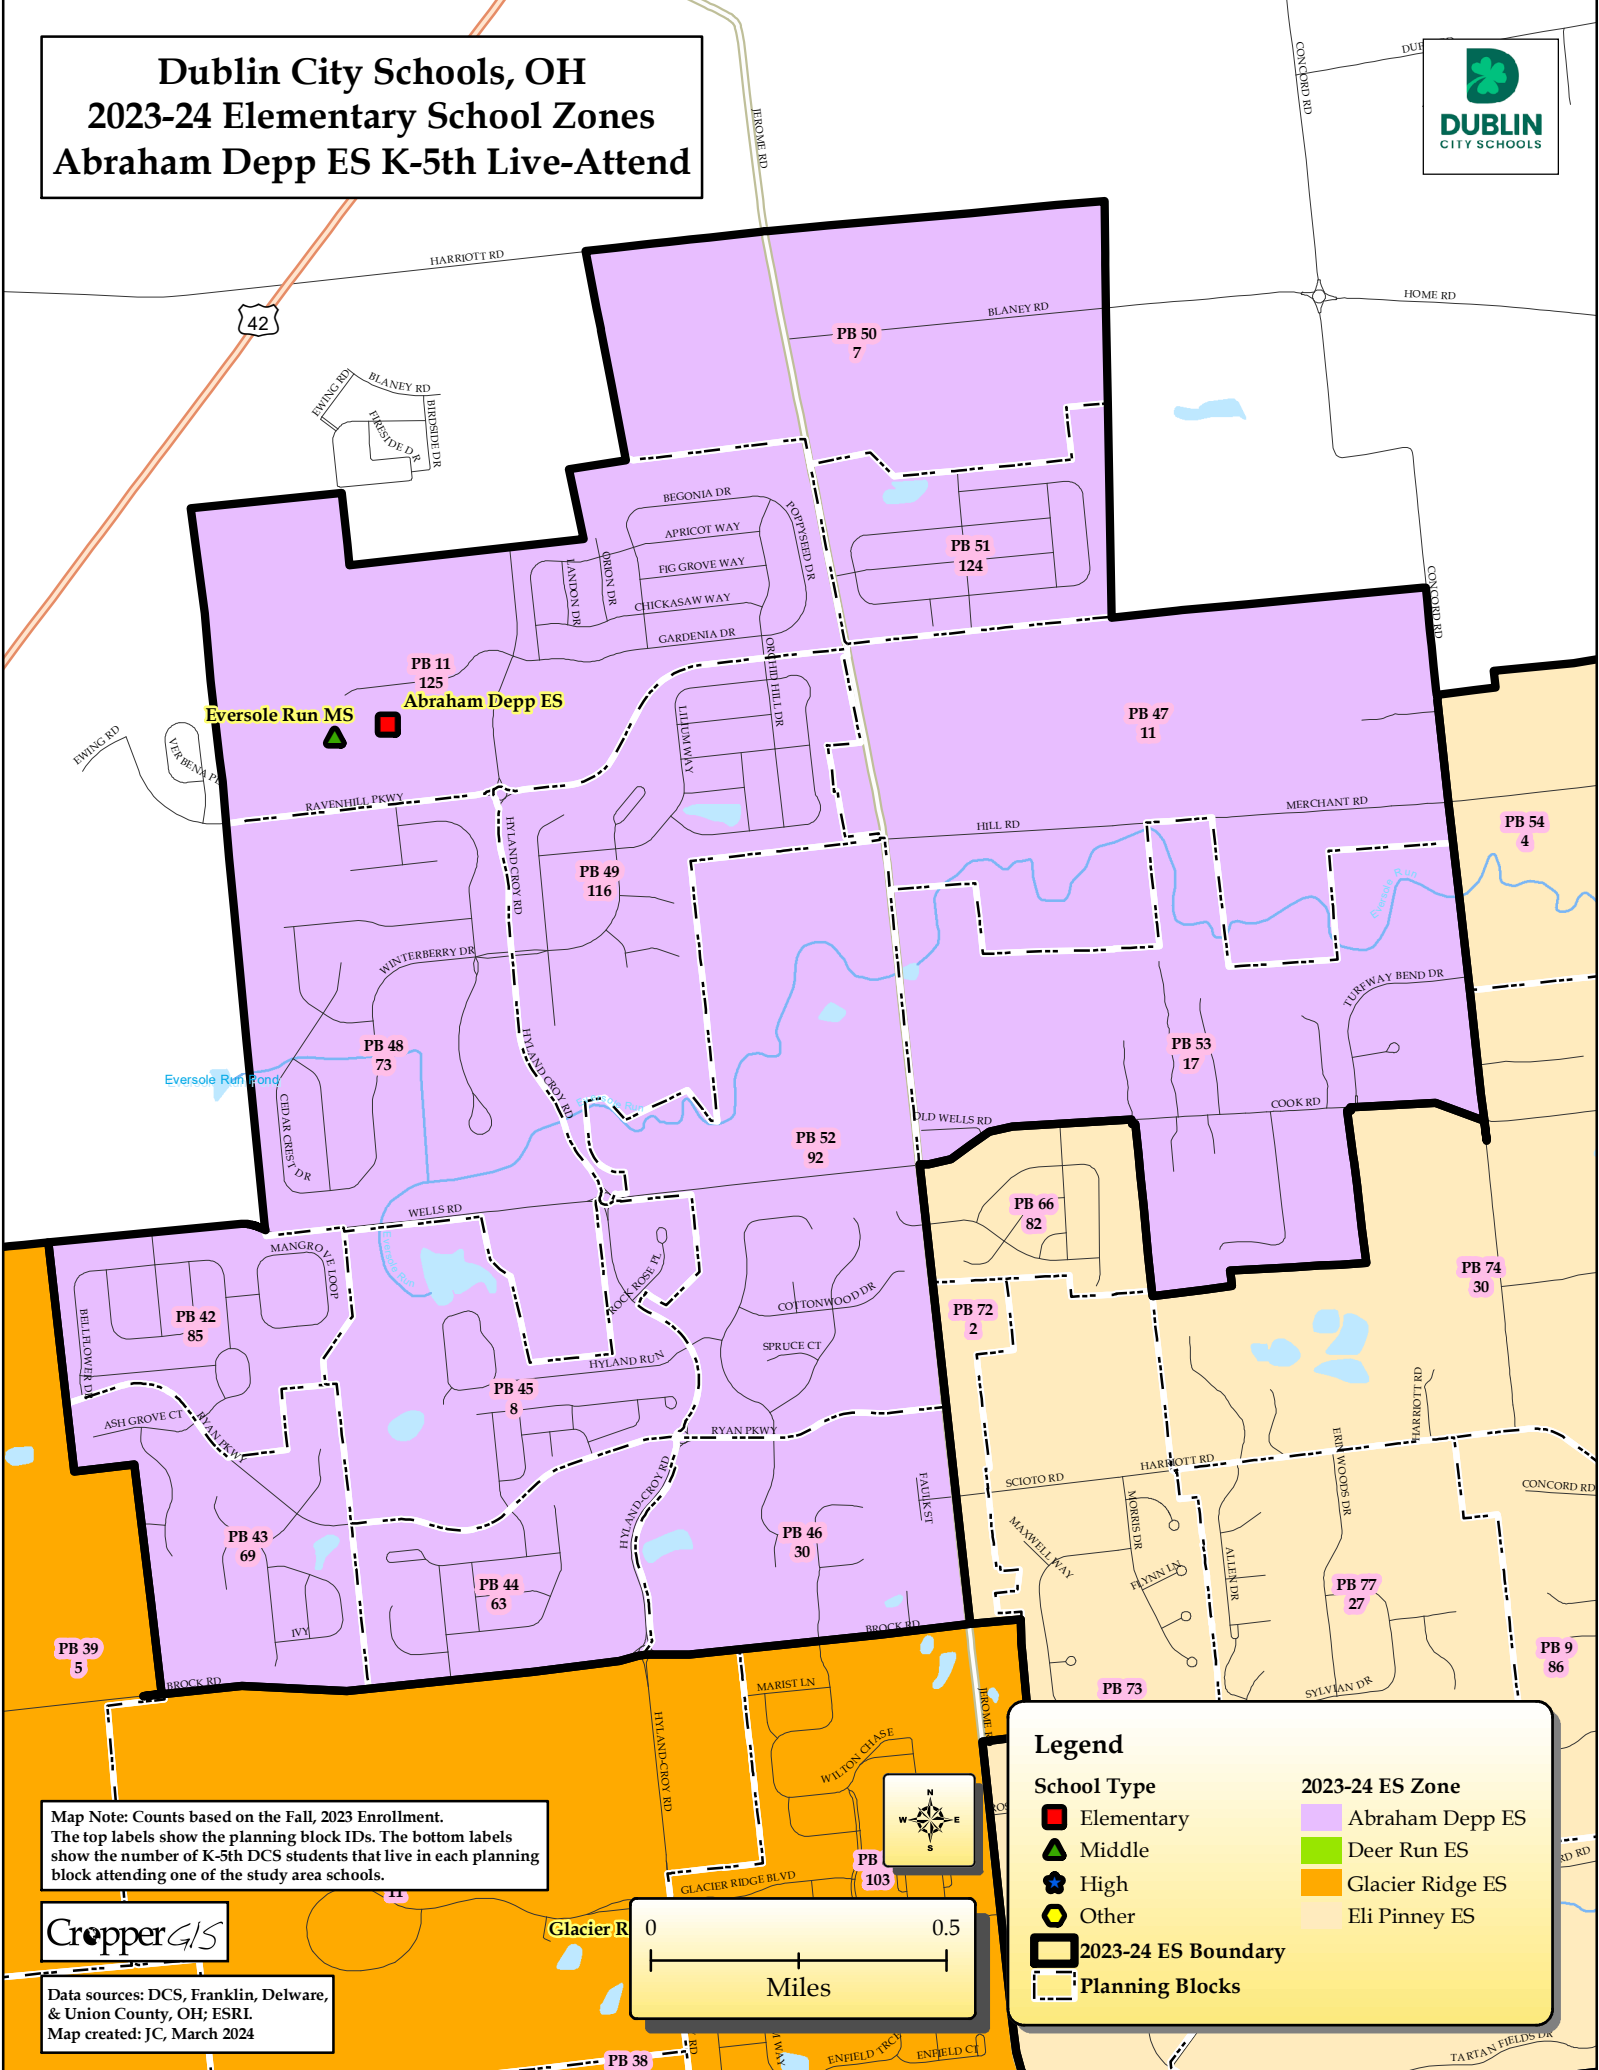

Pinney ES (Red Square)

Wyandot ES (Red Square)

Bailey ES (Red Square)

Karrer MS (Green Triangle)

Scottish Corner (Red Square)

Legend

School Type

- Elementary
- ▲ Middle
- ★ High
- Other

2023-24 ES Zone

- Abraham Depp ES
- Deer Run ES
- Glacier Ridge ES
- Eli Pinney ES

Cropper GIS

Data sources: DCS, Franklin, Delaware, & Union County, OH; ESRI.
Map created: JC, March 2024

Dublin City Schools, OH

2023-24 Elementary School Zones

Abraham Depp ES K-5th Live-Attend

Map Note: Counts based on the Fall, 2023 Enrollment. The top labels show the planning block IDs. The bottom labels show the number of K-5th DCS students that live in each planning block attending one of the study area schools.