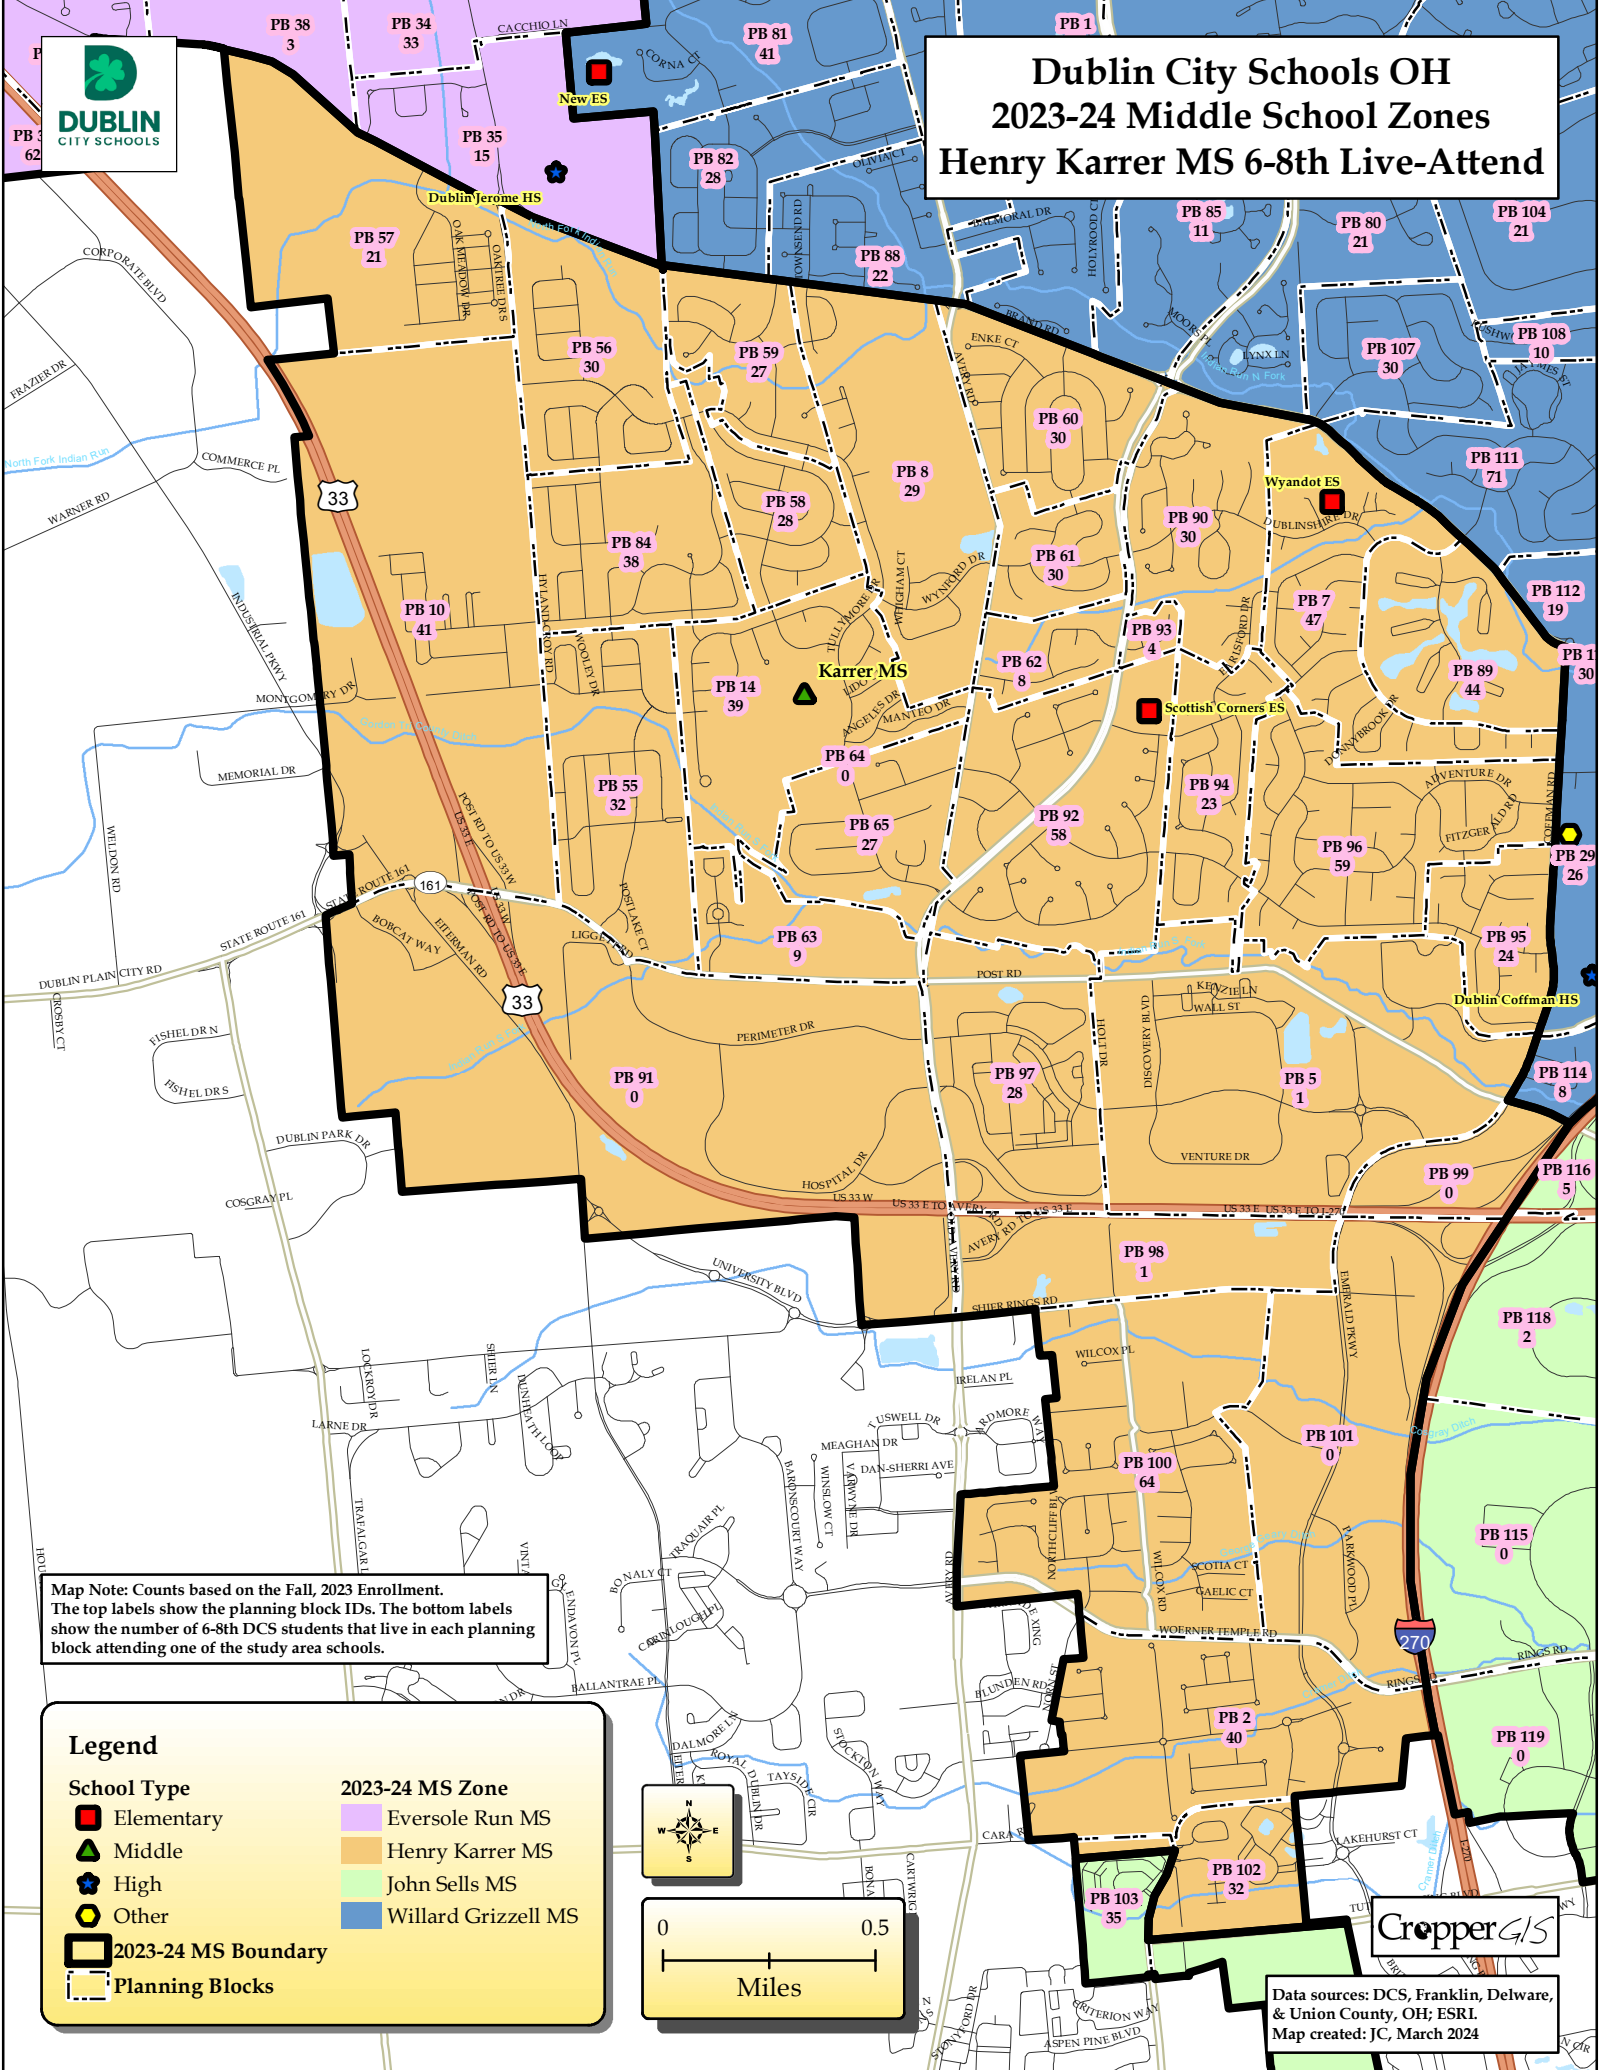

Dublin City Schools OH

2023-24 Middle School Zones

Henry Karrer MS 6-8th Live-Attend

Map Note: Counts based on the Fall, 2023 Enrollment. The top labels show the planning block IDs. The bottom labels show the number of 6-8th DCS students that live in each planning block attending one of the study area schools.

Legend

School Type	2023-24 MS Zone
Elementary	Eversole Run MS
Middle	Henry Karrer MS
High	John Sells MS
Other	Willard Grizzell MS
2023-24 MS Boundary	
Planning Blocks	

0 0.5 Miles

Data sources: DCS, Franklin, Delaware, & Union County, OH; ESRI
Map created: JC, March 2024