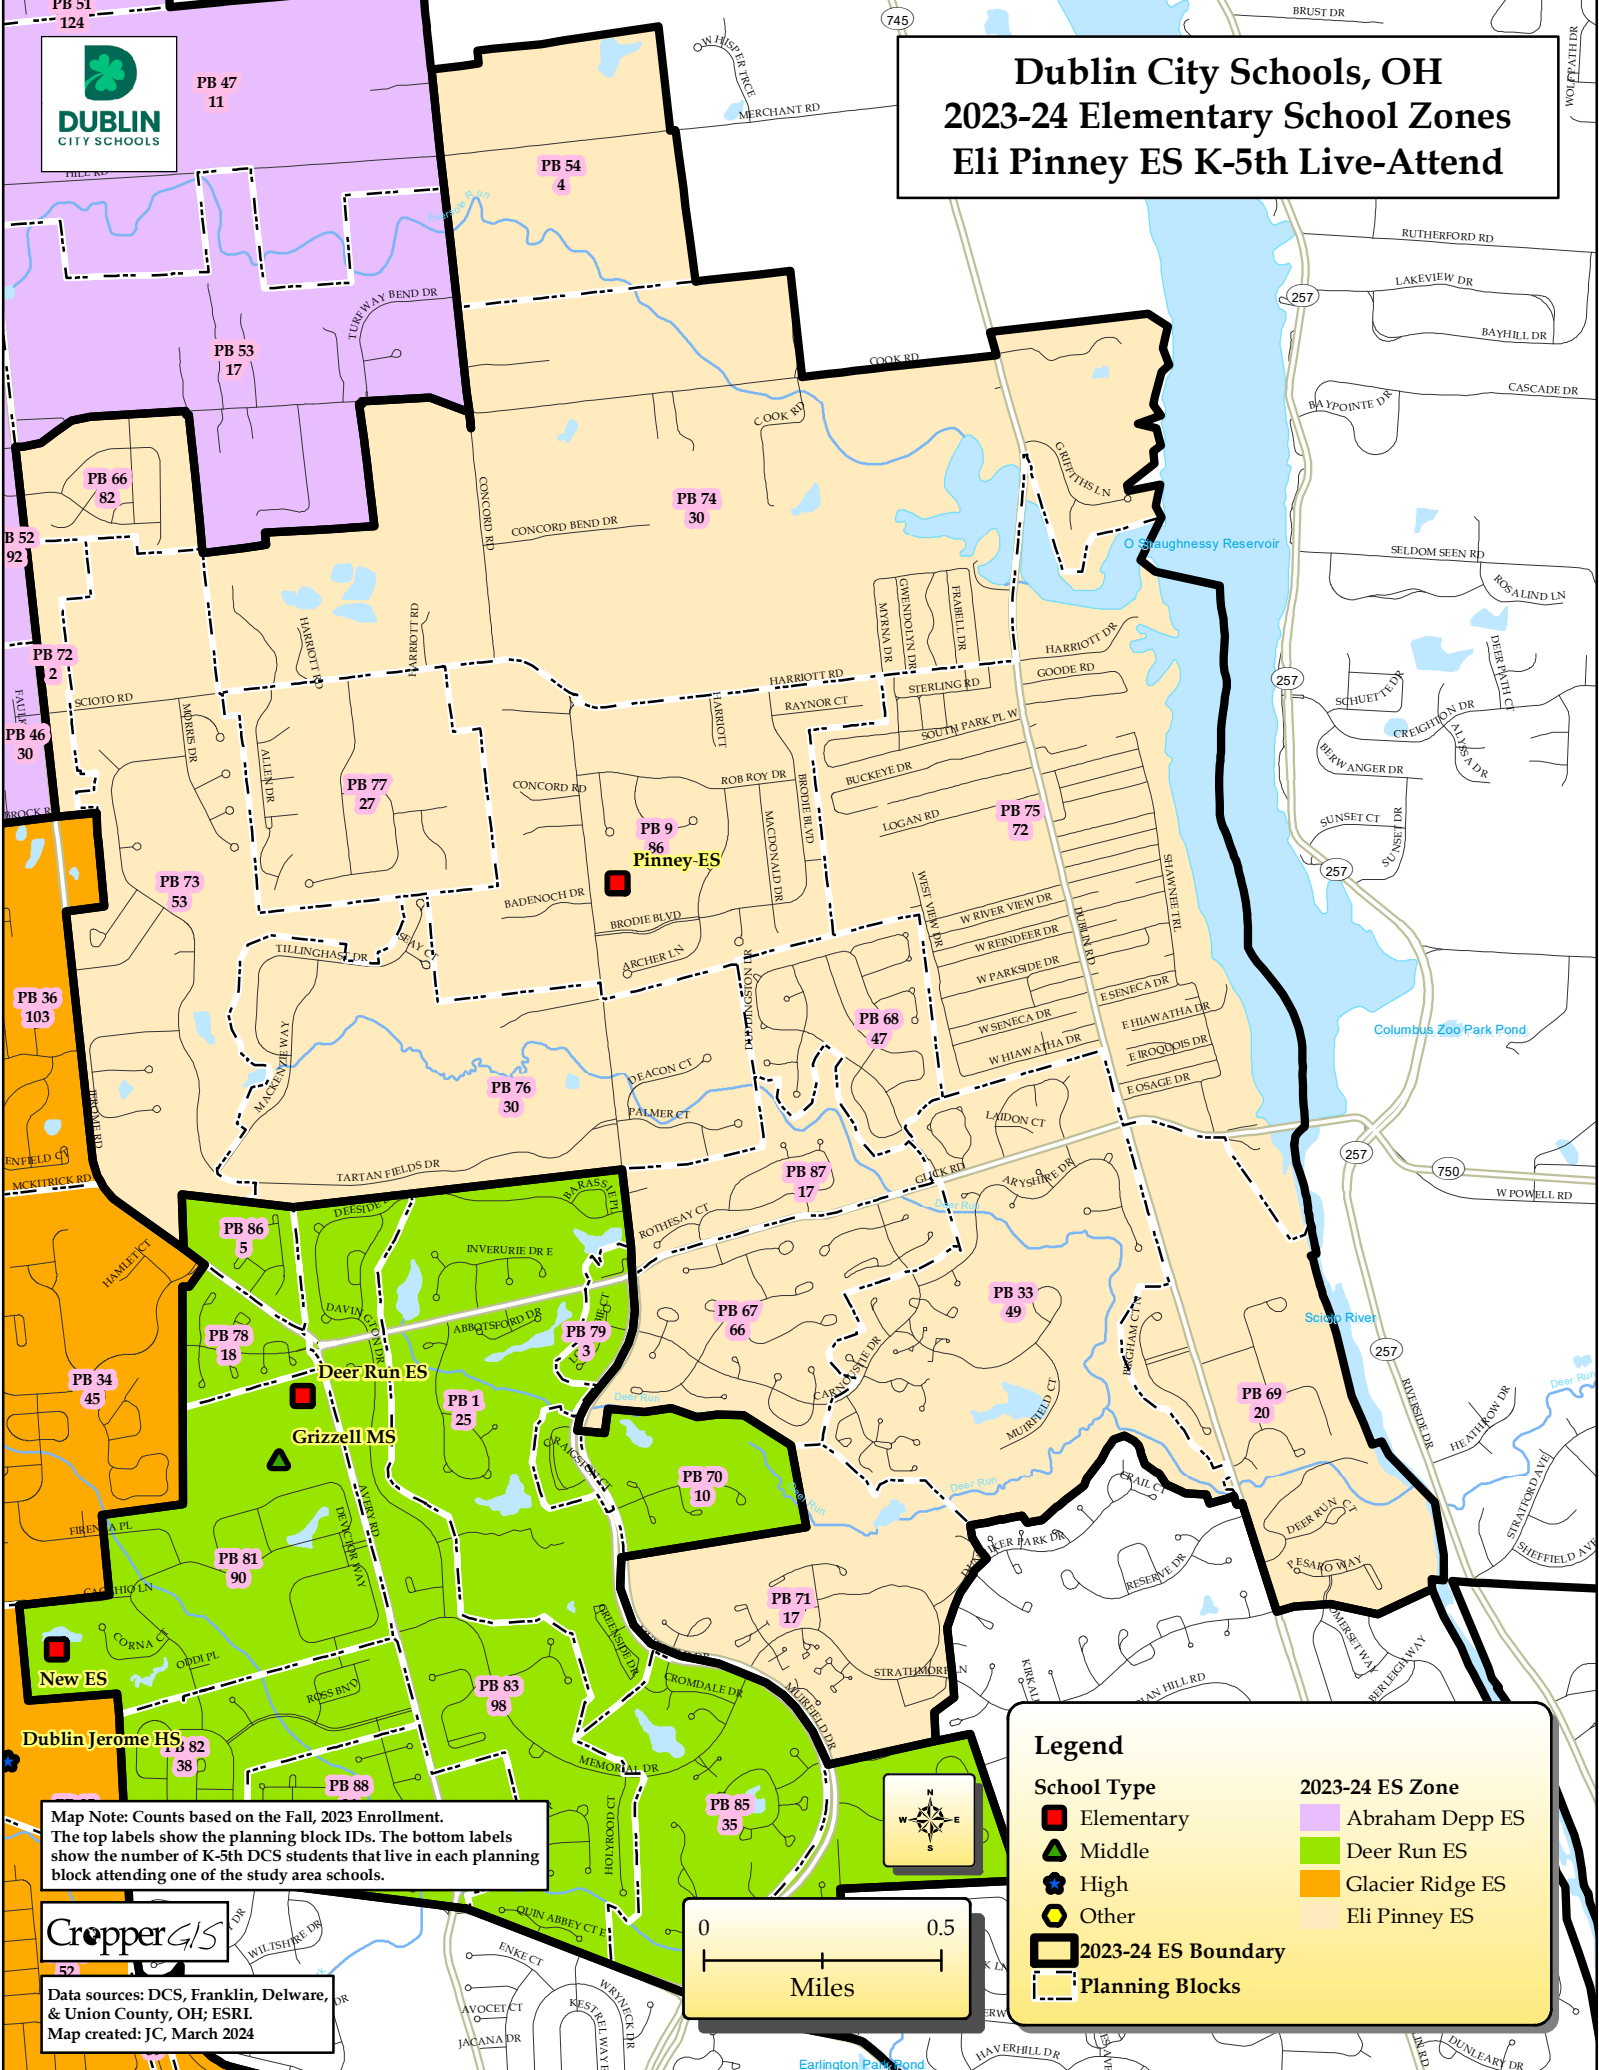

Dublin City Schools, OH

2023-24 Elementary School Zones

Deer Run ES K-5th Live-Attend

Map Note: Counts based on the Fall, 2023 Enrollment. The top labels show the planning block IDs. The bottom labels show the number of K-5th DCS students that live in each planning block attending one of the study area schools.

CropperGIS

Data sources: DCS, Franklin, Delaware, & Union County, OH; ESRI.
Map created: JC, March 2024

Legend

Elementary	2023-24 ES Zone
Middle	Abraham Depp ES
High	Deer Run ES
Other	Glacier Ridge ES
2023-24 ES Boundary	Eli Pinney ES
Planning Blocks	

Dublin City Schools, OH

2023-24 Elementary School Zones

Eli Pinney ES K-5th Live-Attend

Map Note: Counts based on the Fall, 2023 Enrollment.
 The top labels show the planning block IDs. The bottom labels
 show the number of K-5th DCS students that live in each planning
 block attending one of the study area schools.