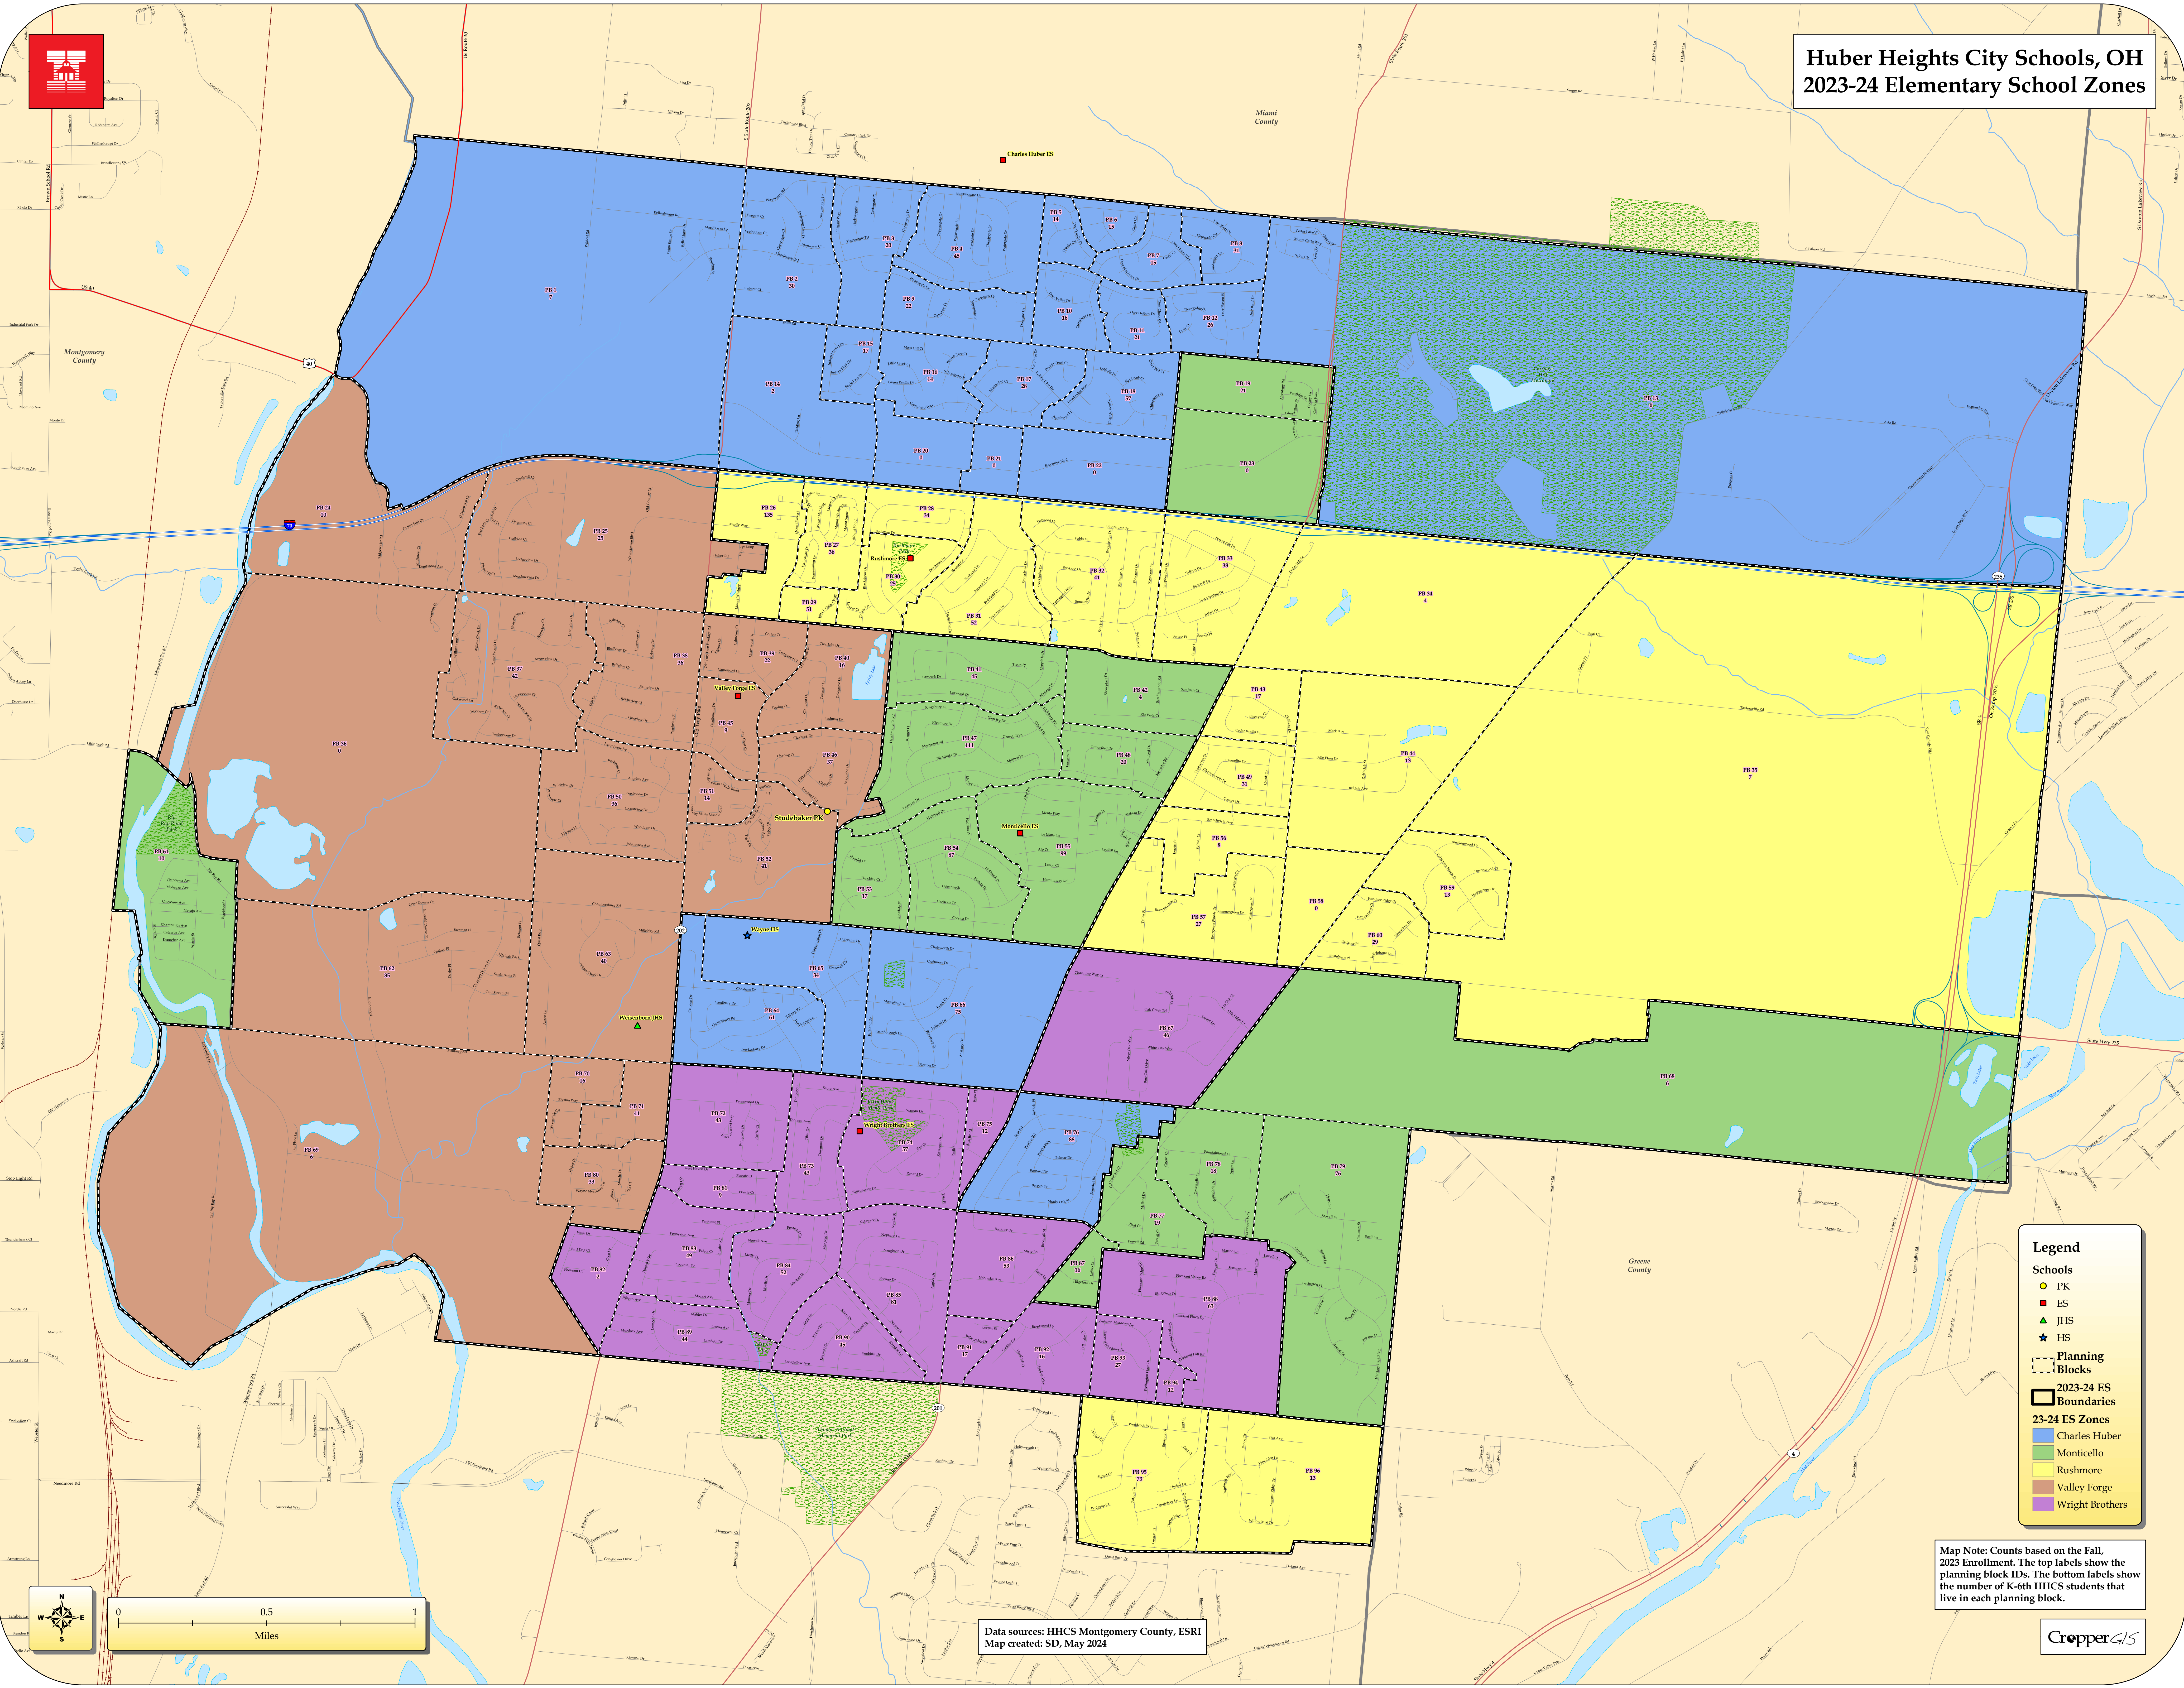

Huber Heights City Schools, OH 2023-24 Elementary School Zones

Legend

Schools

- PK (Yellow circle)
- ES (Red square)
- JHS (Green triangle)
- HS (Blue star)

Planning Blocks

- 2023-24 ES Boundaries (Dashed line)
- 23-24 ES Zones (Solid color)
- Charles Huber (Blue)
- Monticello (Green)
- Rushmore (Yellow)
- Valley Forge (Brown)
- Wright Brothers (Purple)

Map Note: Counts based on the Fall, 2023 Enrollment. The top labels show the planning block IDs. The bottom labels show the number of K-6th HHCS students that live in each planning block.

Data sources: HHCS Montgomery County, ESRI
Map created: SD, May 2024