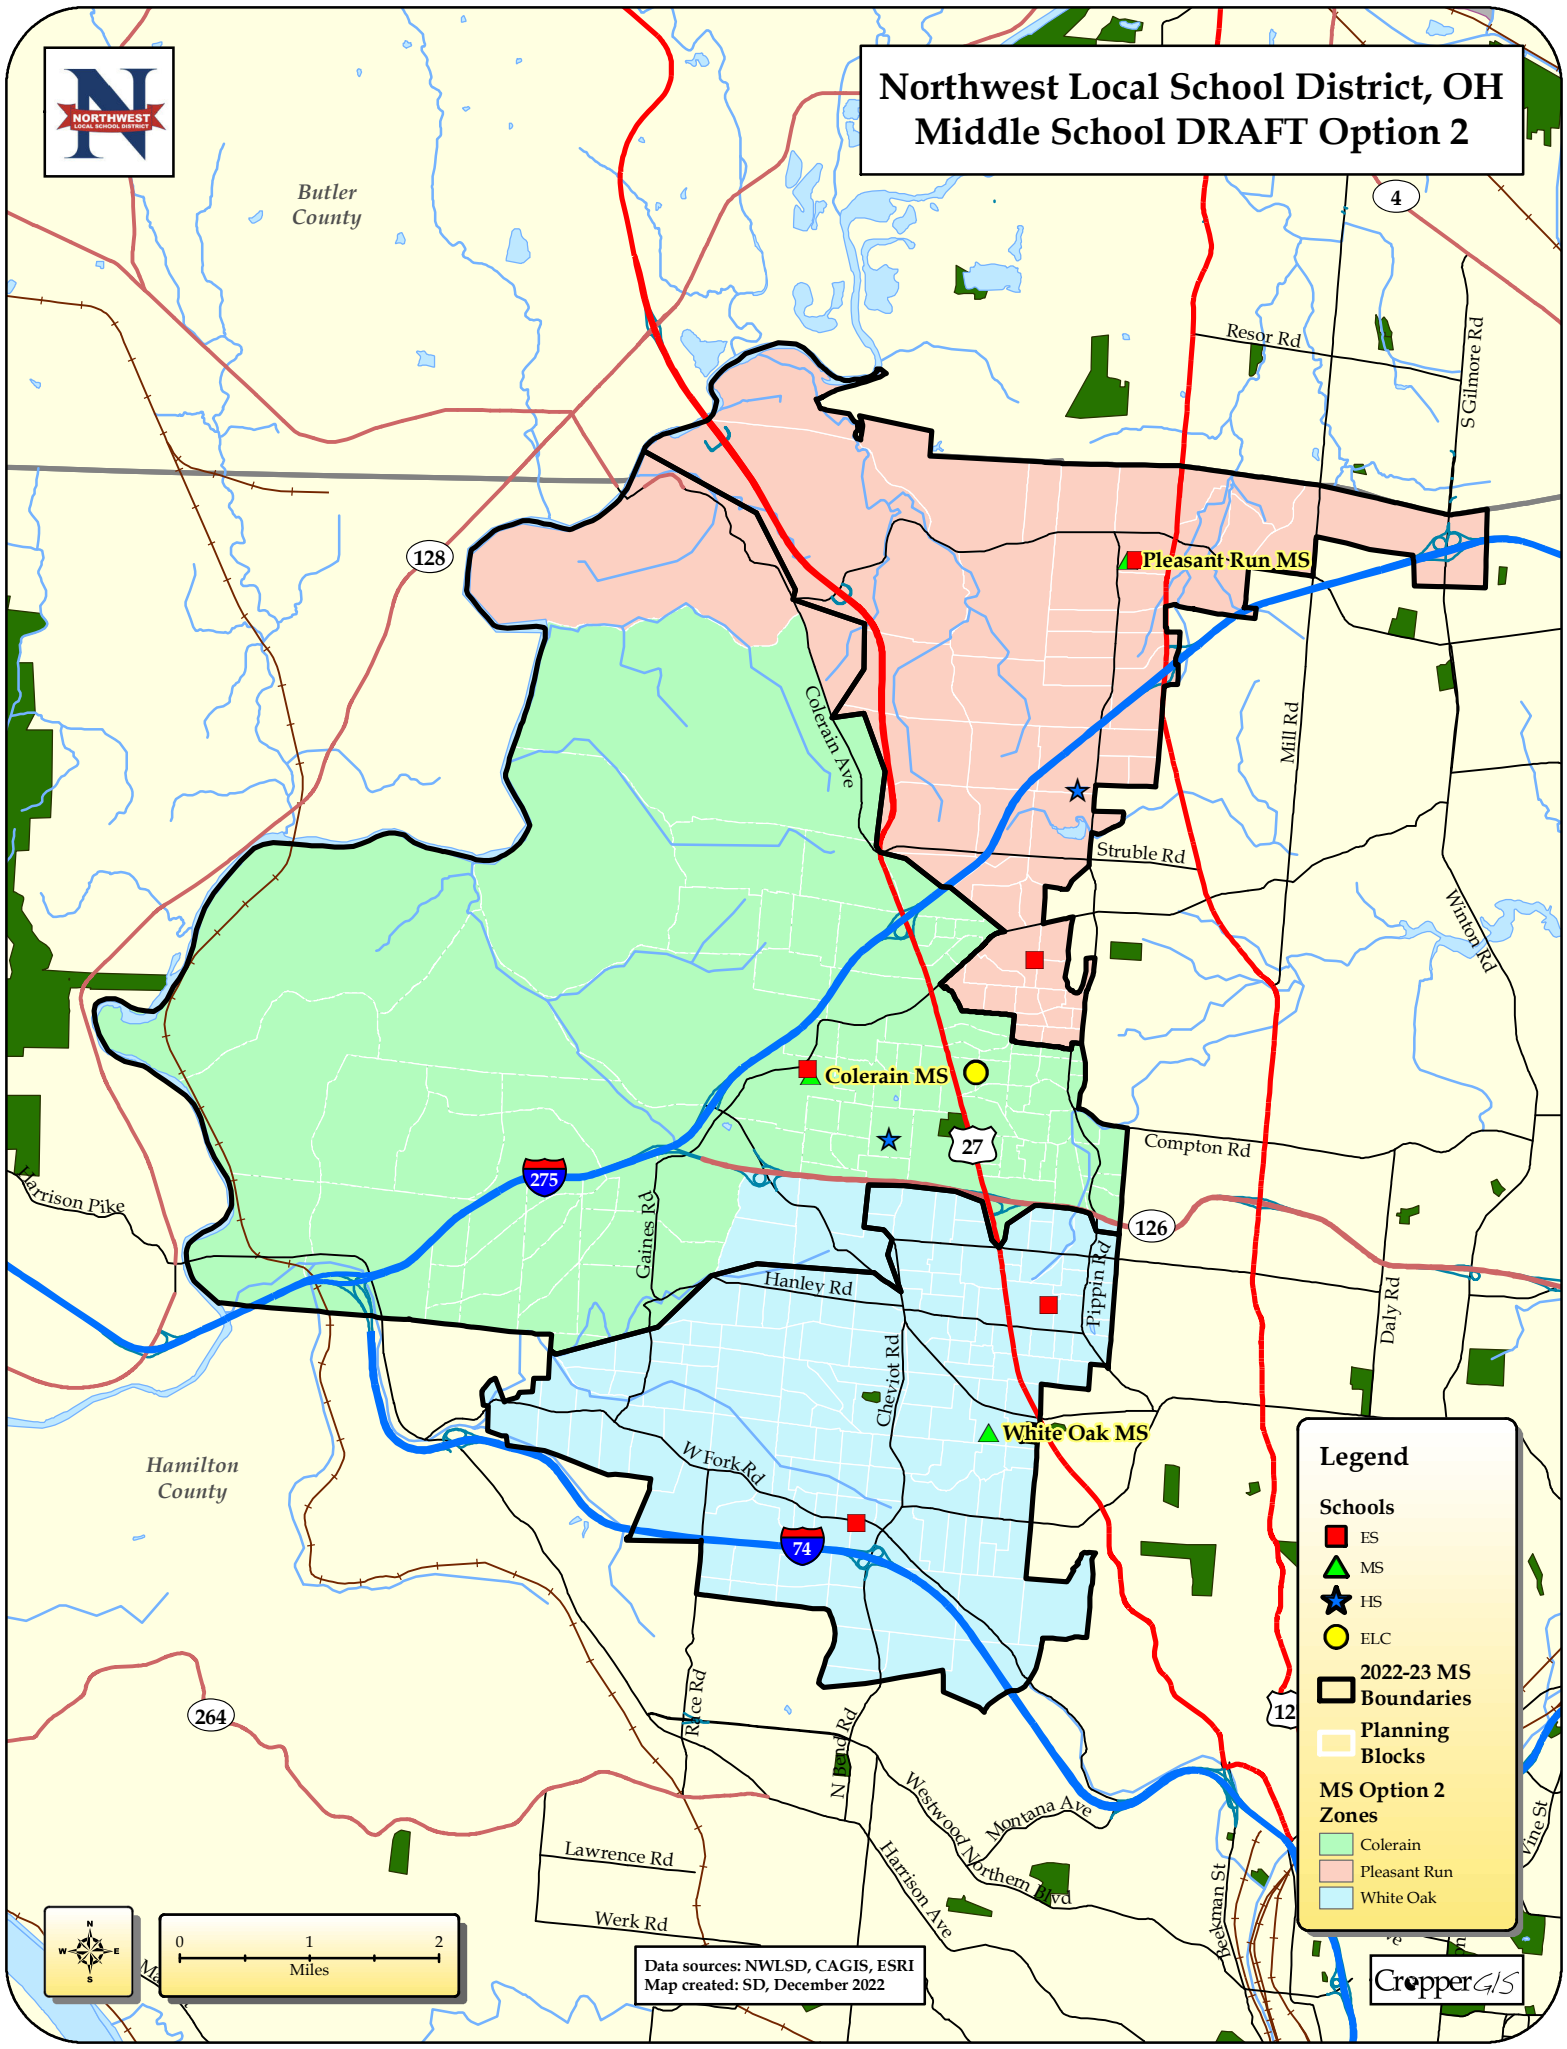

Northwest Local School District, OH Middle School DRAFT Option 2

Butler County

4

128

Pleasant Run MS

Colerain MS

27

Compton Rd

126

White Oak MS

Hamilton County

Legend

- Schools
  - ES (Red square)
  - MS (Green triangle)
  - HS (Blue star)
  - ELC (Yellow circle)
- 2022-23 MS Boundaries (Black outline)
- Planning Blocks (Yellow background)
- MS Option 2 Zones
  - Colerain (Green background)
  - Pleasant Run (Pink background)
  - White Oak (Light blue background)

Data sources: NWLSD, CAGIS, ESRI
Map created: SD, December 2022