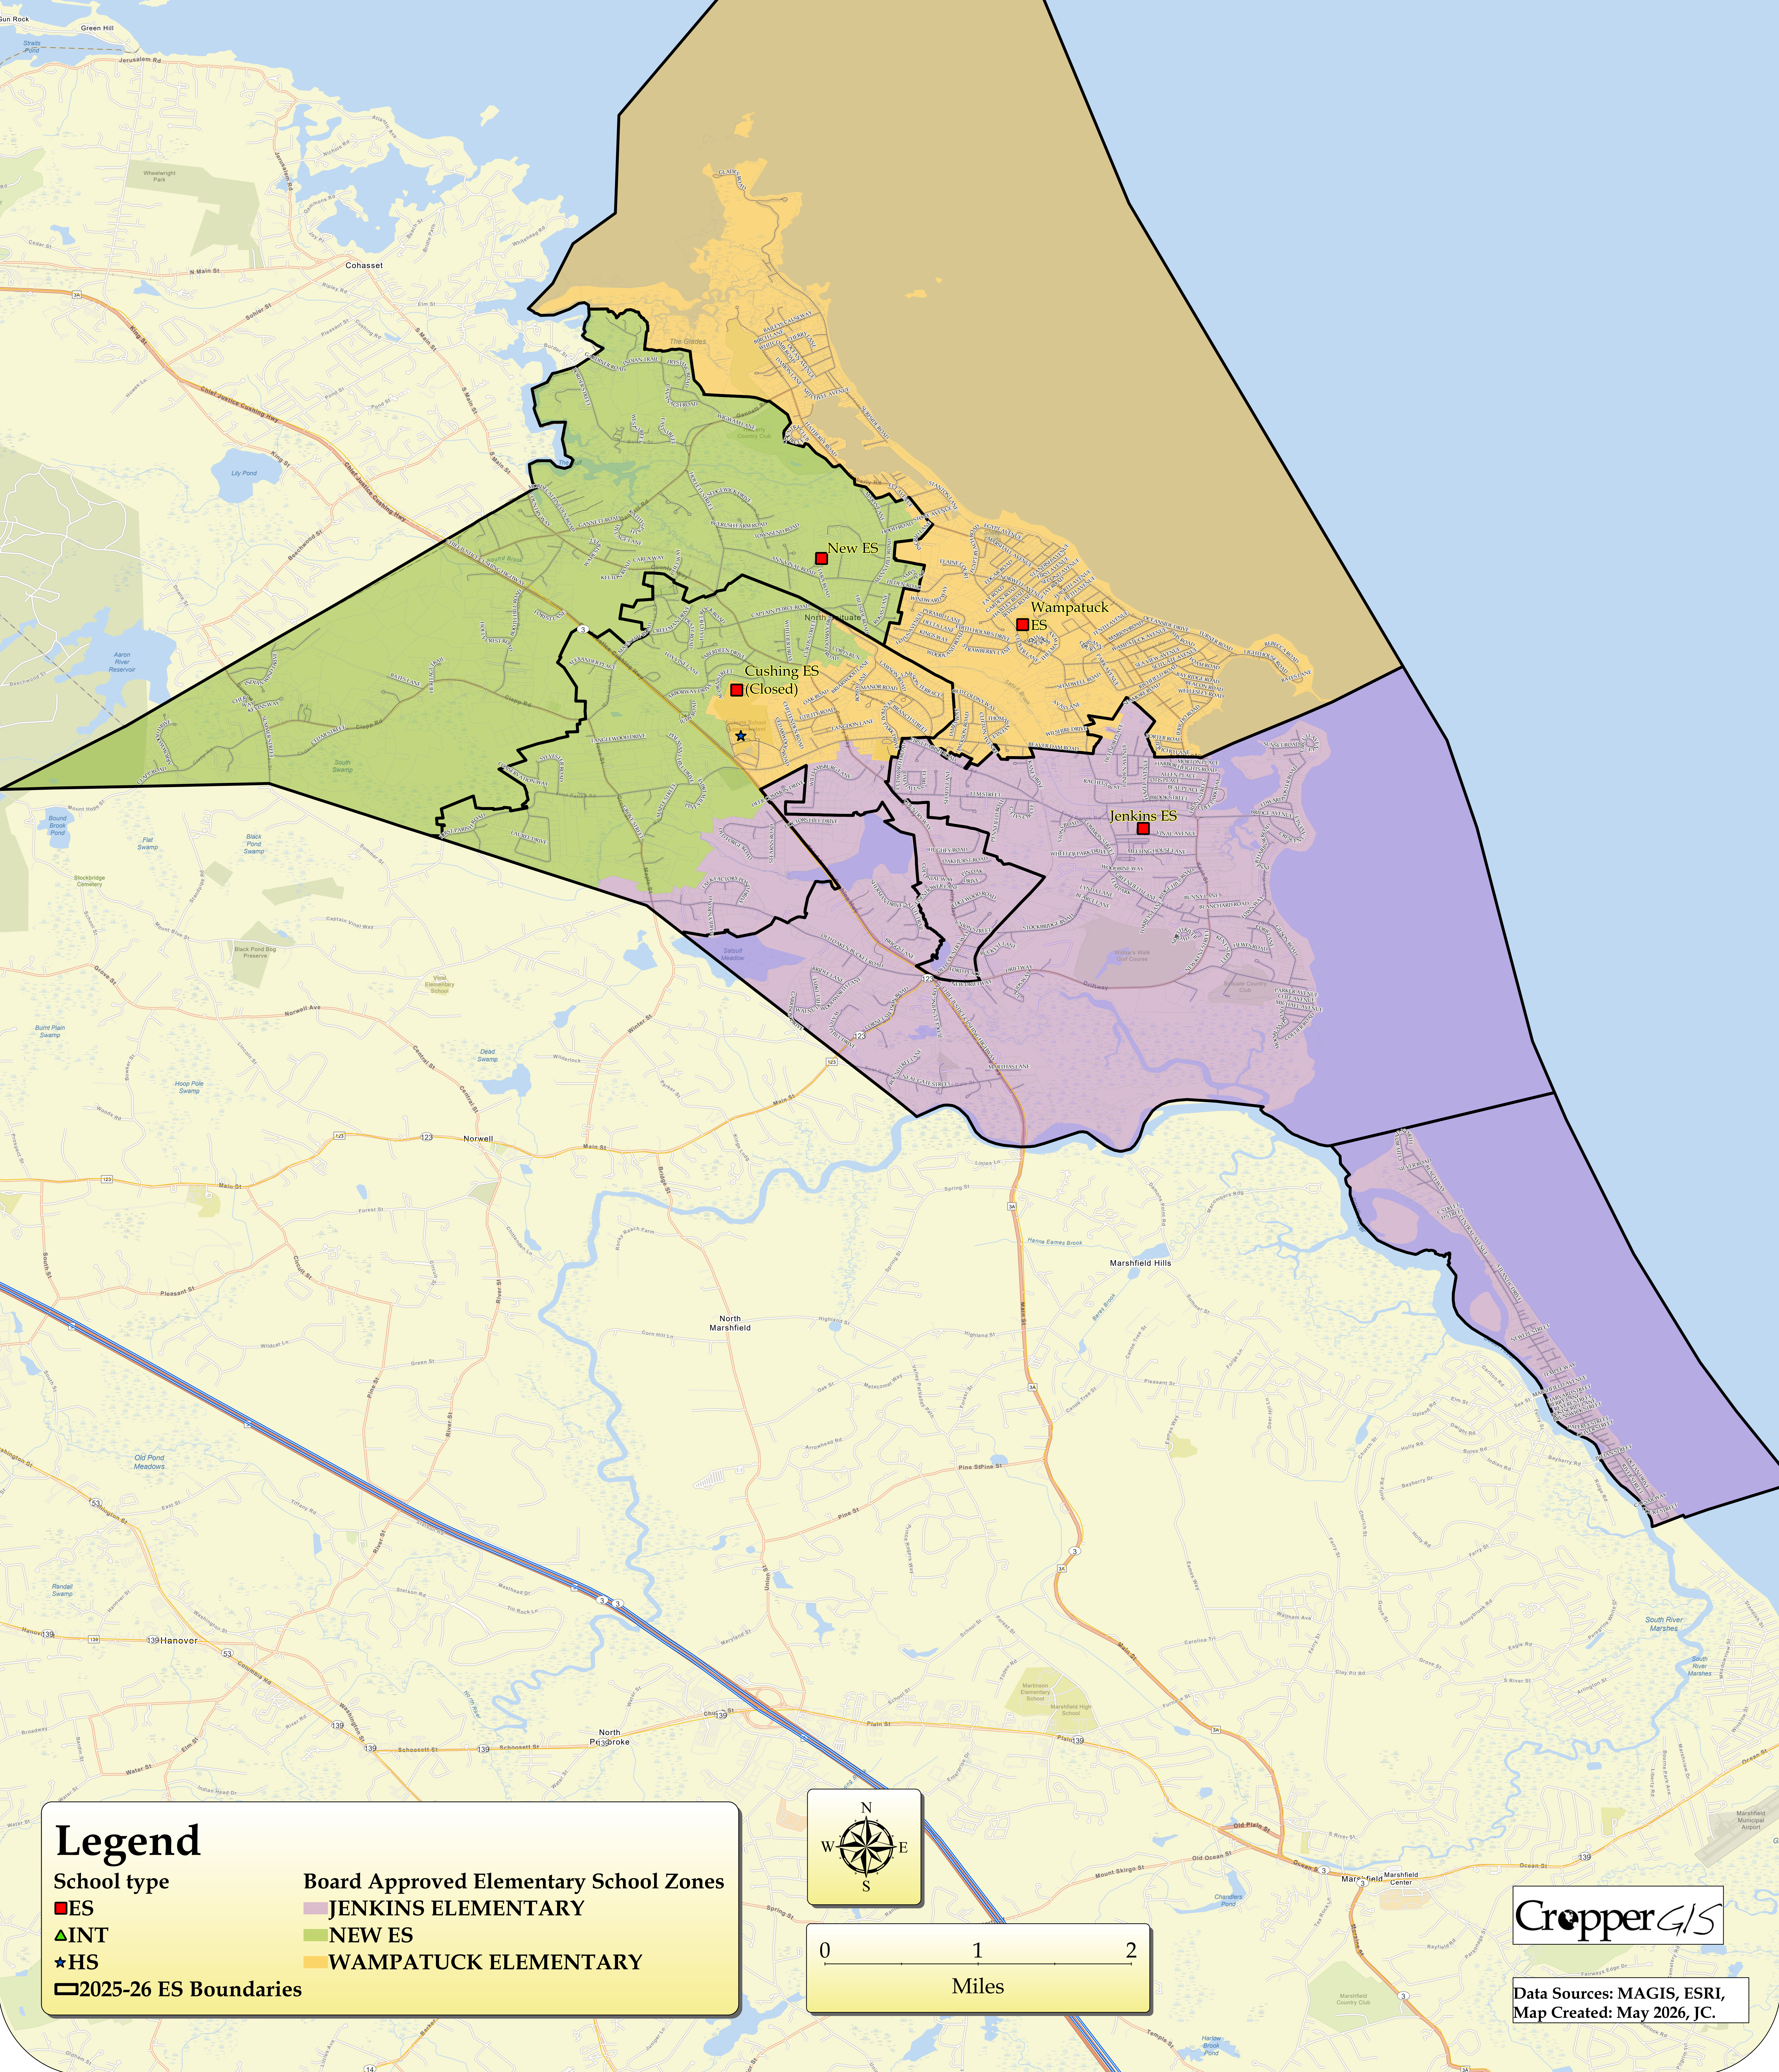

Scituate Public Schools, MA Elementary School Boundaries Option 2

Legend

School type	Board Approved Elementary School Zones
■ ES	■ JENKINS ELEMENTARY
▲ INT	■ NEW ES
★ HS	■ WAMPATUCK ELEMENTARY
▭ 2025-26 ES Boundaries	

CropperGIS

Data Sources: MAGIS, ESRI,
Map Created: May 2026, JC.