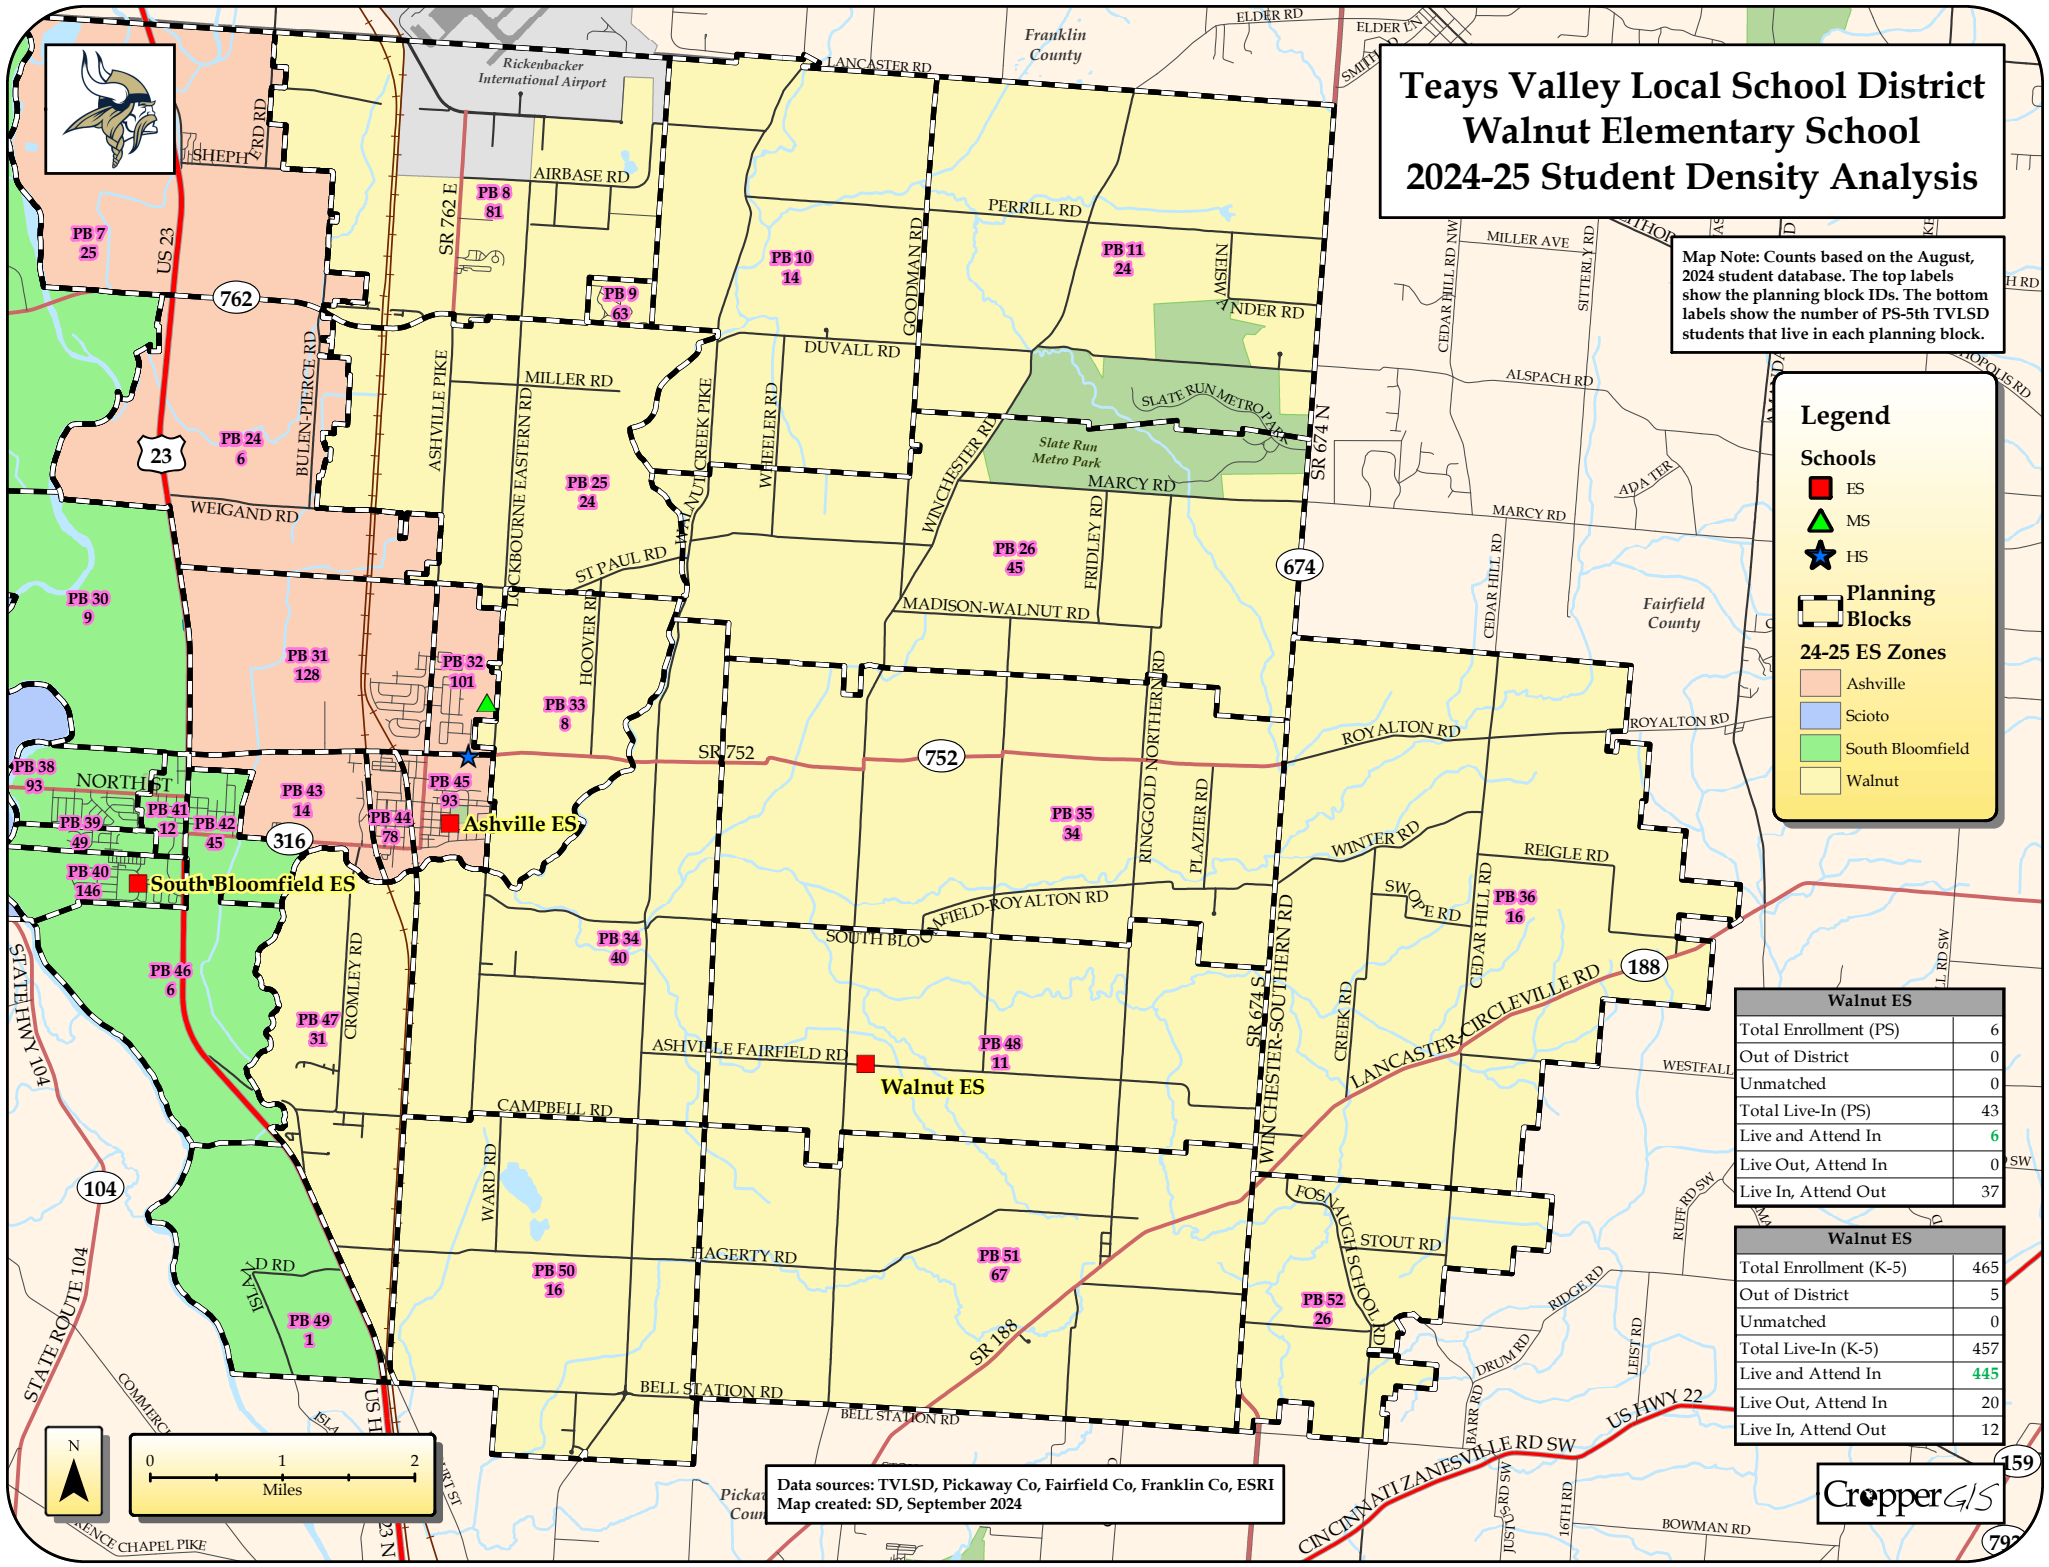

Legend

Schools

- ES
- ▲ MS
- ★ HS

Planning Blocks

24-25 ES Zones

- Ashville
- Scioto
- South Bloomfield
- Walnut

Data sources: TVLSD, Pickaway Co, Fairfield Co, Franklin Co, ESRI
Map created: SD, September 2024

Teays Valley Local School District Walnut Elementary School 2024-25 Student Density Analysis

Map Note: Counts based on the August, 2024 student database. The top labels show the planning block IDs. The bottom labels show the number of PS-5th TVLSD students that live in each planning block.

Legend

- ES
- ▲ MS
- ★ HS
- Planning Blocks

24-25 ES Zones

- Ashville
- Scioto
- South Bloomfield
- Walnut

Walnut ES	
Total Enrollment (PS)	6
Out of District	0
Unmatched	0
Total Live-In (PS)	43
Live and Attend In	6
Live Out, Attend In	0
Live In, Attend Out	37