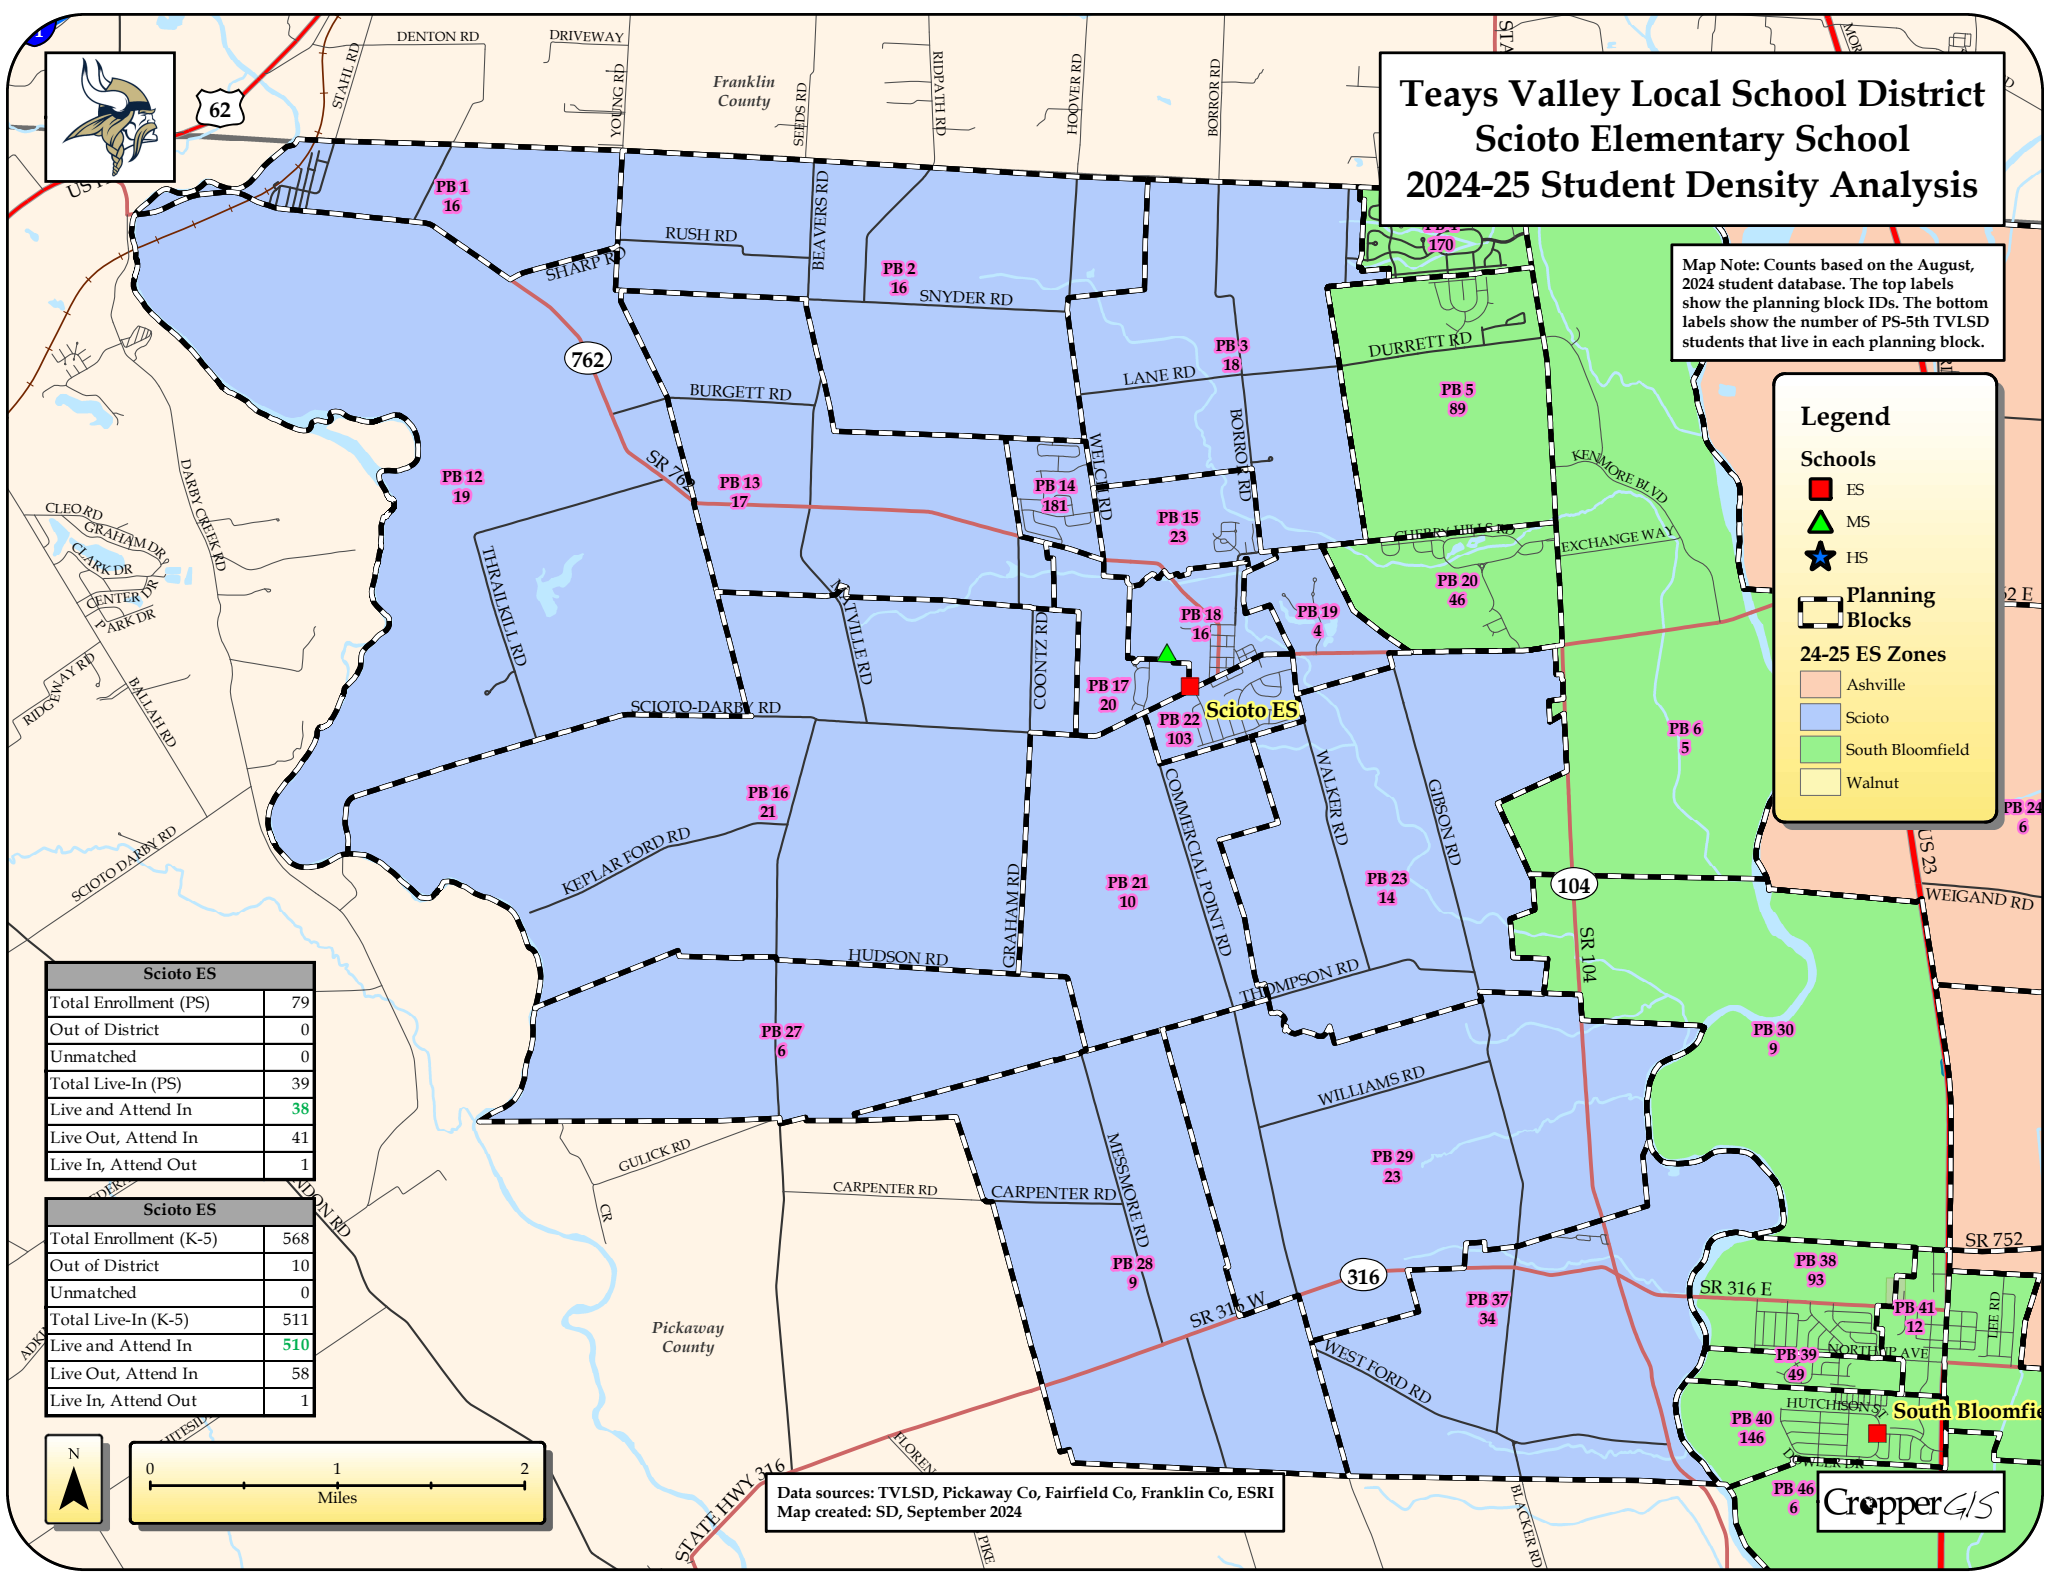

Teays Valley Local School District Scioto Elementary School 2024-25 Student Density Analysis

Map Note: Counts based on the August, 2024 student database. The top labels show the planning block IDs. The bottom labels show the number of PS-5th TVLSD students that live in each planning block.

Legend

Schools

- ES (Elementary School) - Red square
- MS (Middle School) - Green triangle
- HS (High School) - Blue star

Planning Blocks

24-25 ES Zones

- Ashville - Light orange
- Scioto - Light blue
- South Bloomfield - Light green
- Walnut - Light yellow

Scioto ES	
Total Enrollment (PS)	79
Out of District	0
Unmatched	0
Total Live-In (PS)	39
Live and Attend In	38
Live Out, Attend In	41
Live In, Attend Out	1

Scioto ES	
Total Enrollment (K-5)	568
Out of District	10
Unmatched	0
Total Live-In (K-5)	511
Live and Attend In	510
Live Out, Attend In	58
Live In, Attend Out	1

Data sources: TVLSD, Pickaway Co, Fairfield Co, Franklin Co, ESRI
Map created: SD, September 2024