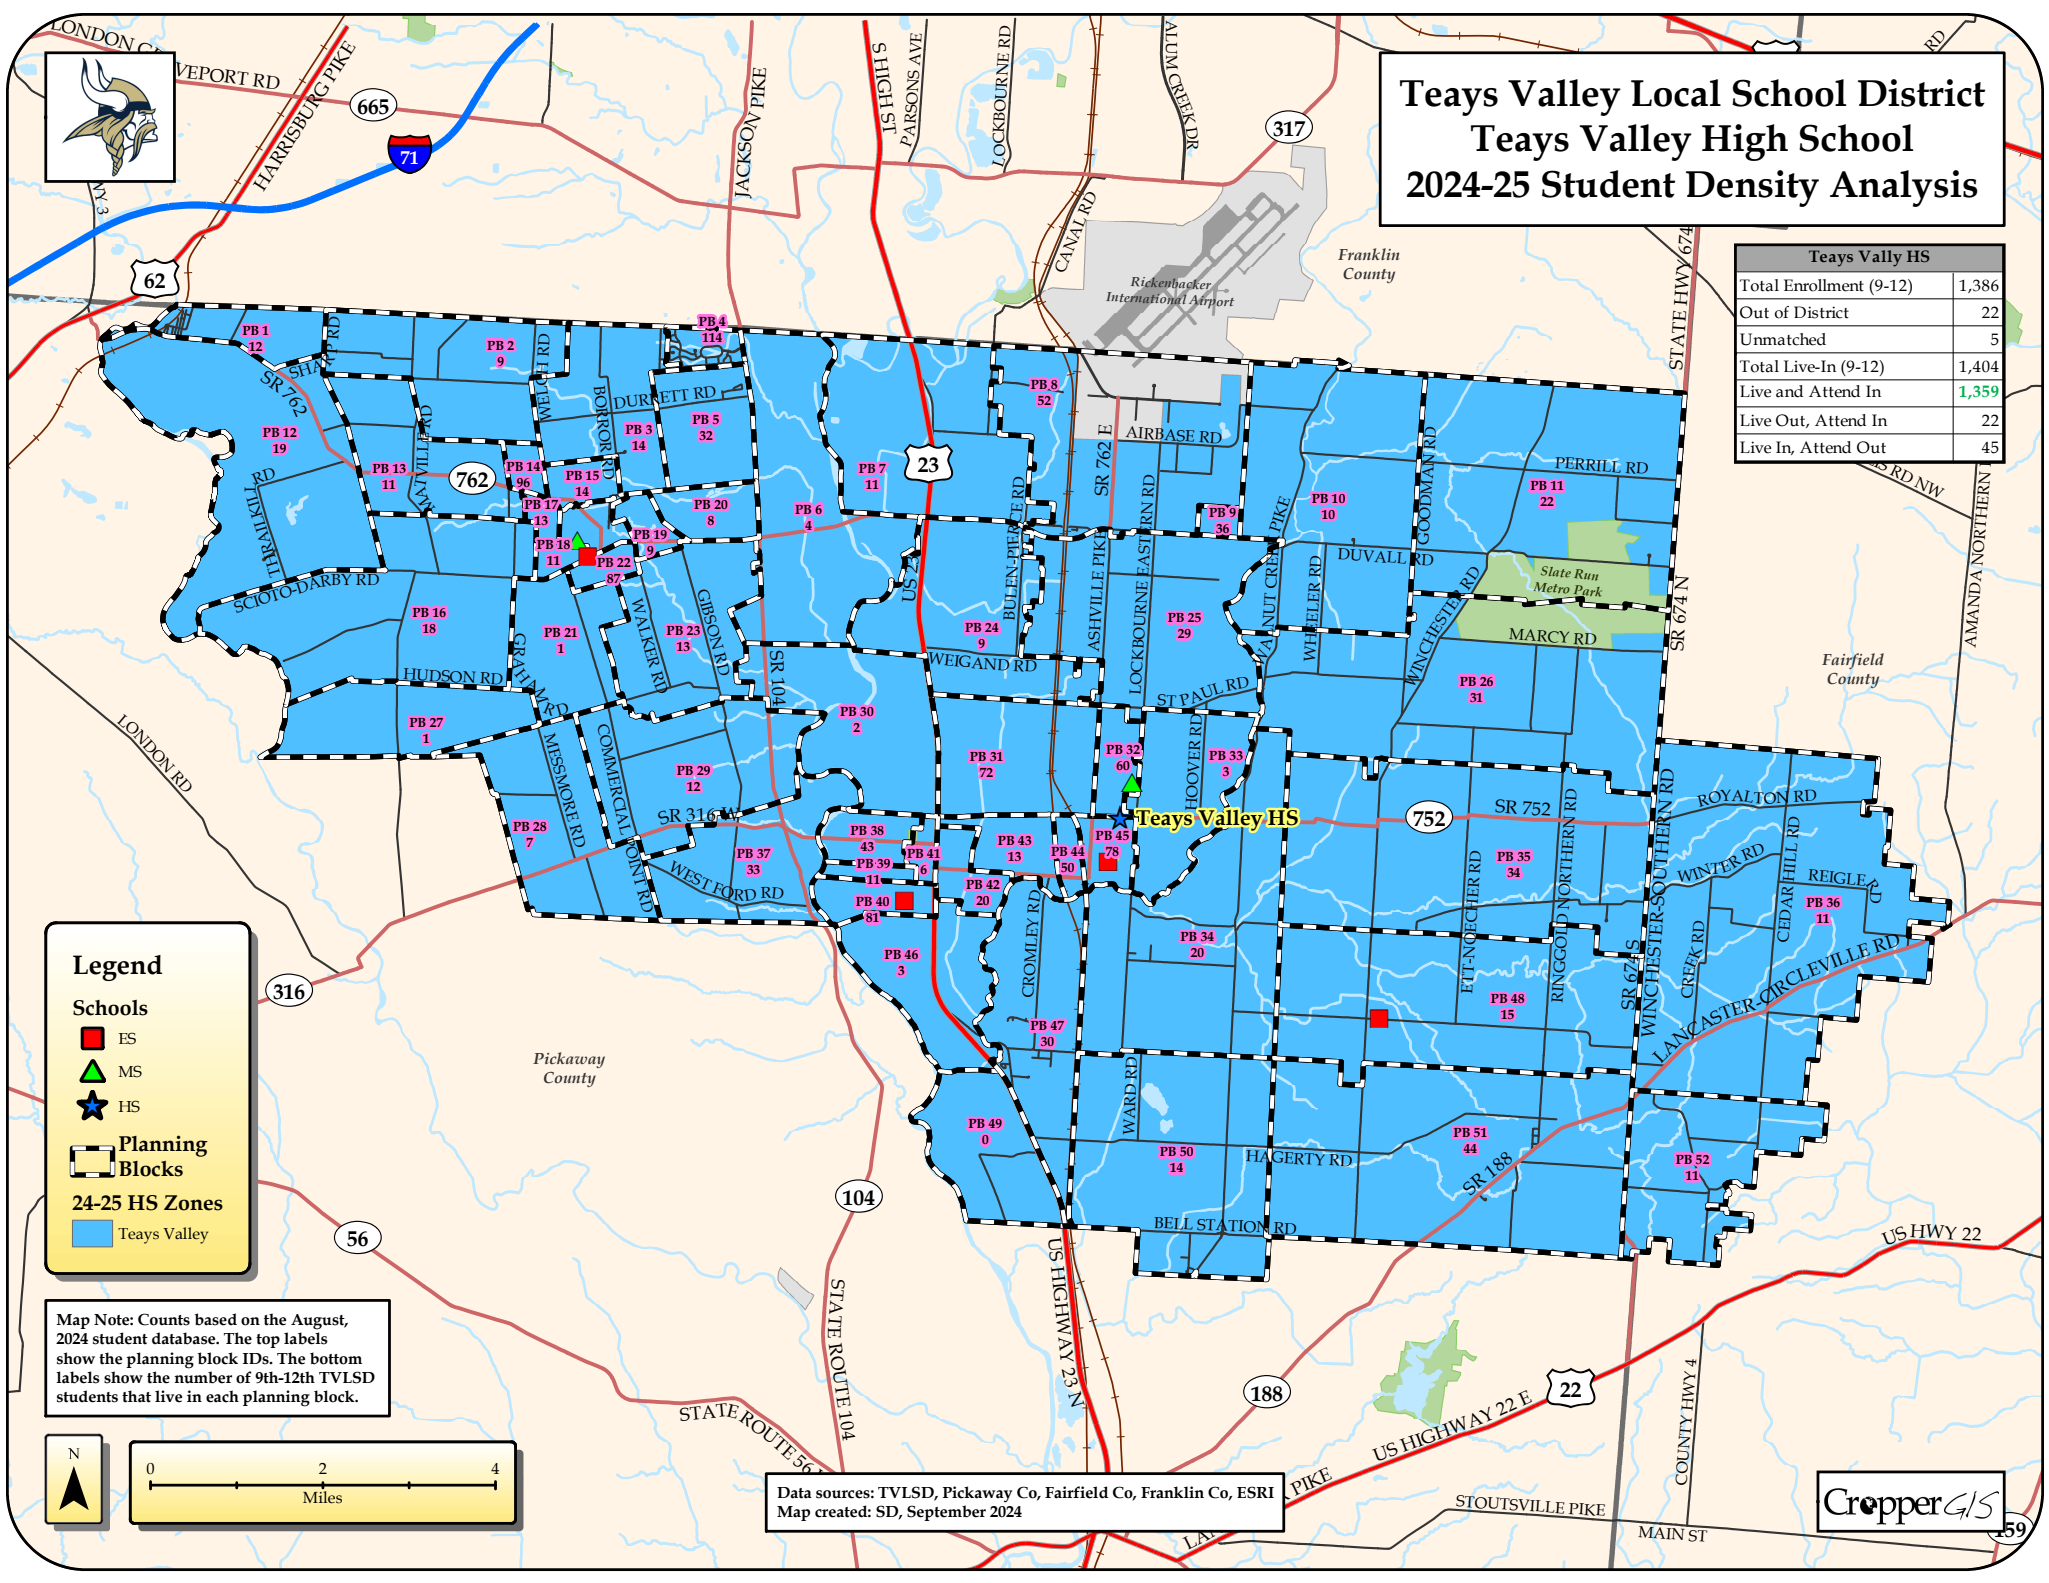

Teays Valley Local School District Teays Valley High School 2024-25 Student Density Analysis

Teays Valley HS	
Total Enrollment (9-12)	1,386
Out of District	22
Unmatched	5
Total Live-In (9-12)	1,404
Live and Attend In	1,359
Live Out, Attend In	22
Live In, Attend Out	45

Legend

Schools

- ES (Elementary School) - Red square
- MS (Middle School) - Green triangle
- HS (High School) - Blue star

Planning Blocks

- 24-25 HS Zones - Blue shaded area
- Teays Valley - Light blue shaded area

Map Note: Counts based on the August, 2024 student database. The top labels show the planning block IDs. The bottom labels show the number of 9th-12th TVLSD students that live in each planning block.

Data sources: TVLSD, Pickaway Co, Fairfield Co, Franklin Co, ESRI
Map created: SD, September 2024