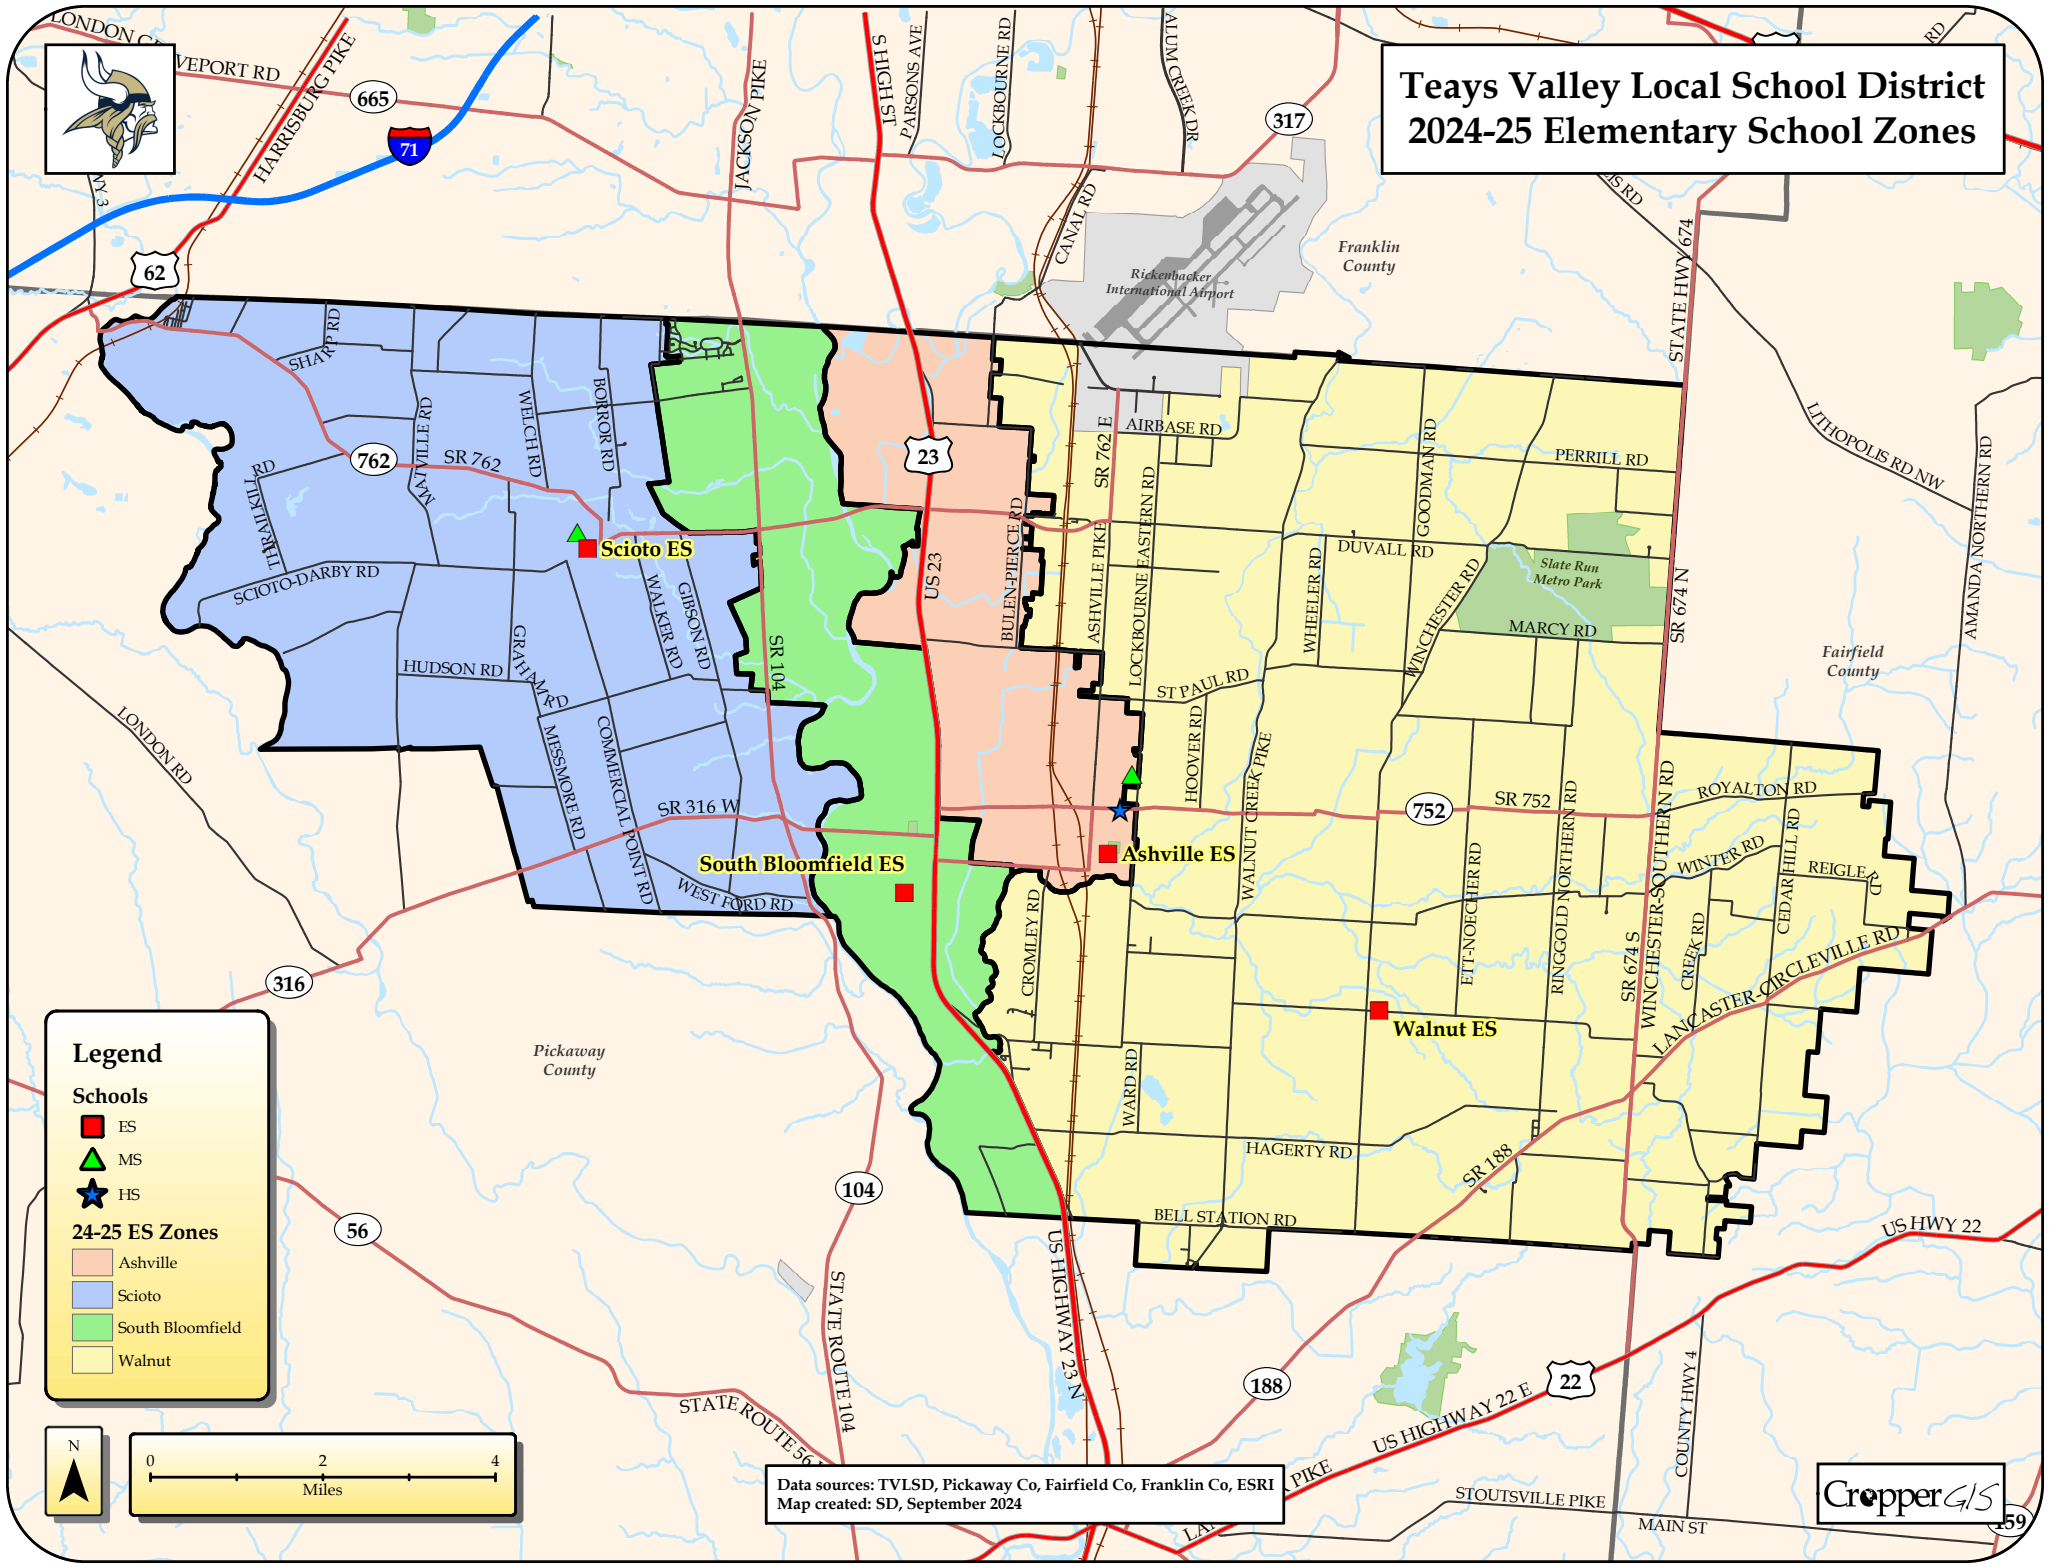

Teays Valley Local School District 2024-25 Elementary School Zones

Legend

Schools

- ES
- ▲ MS
- ★ HS

24-25 ES Zones

- Ashville
- Scioto
- South Bloomfield
- Walnut

Data sources: TVLSD, Pickaway Co, Fairfield Co, Franklin Co, ESRI
Map created: SD, September 2024

Franklin
County

Teays Valley Local School District Ashville Elementary School 2024-25 Student Density Analysis

Rickenbacker
International Airport

RICKENBACKER PARKWAY EAST

AIRBASE RD

RAYMOND AVE

DUVALL RD

MILLER RD