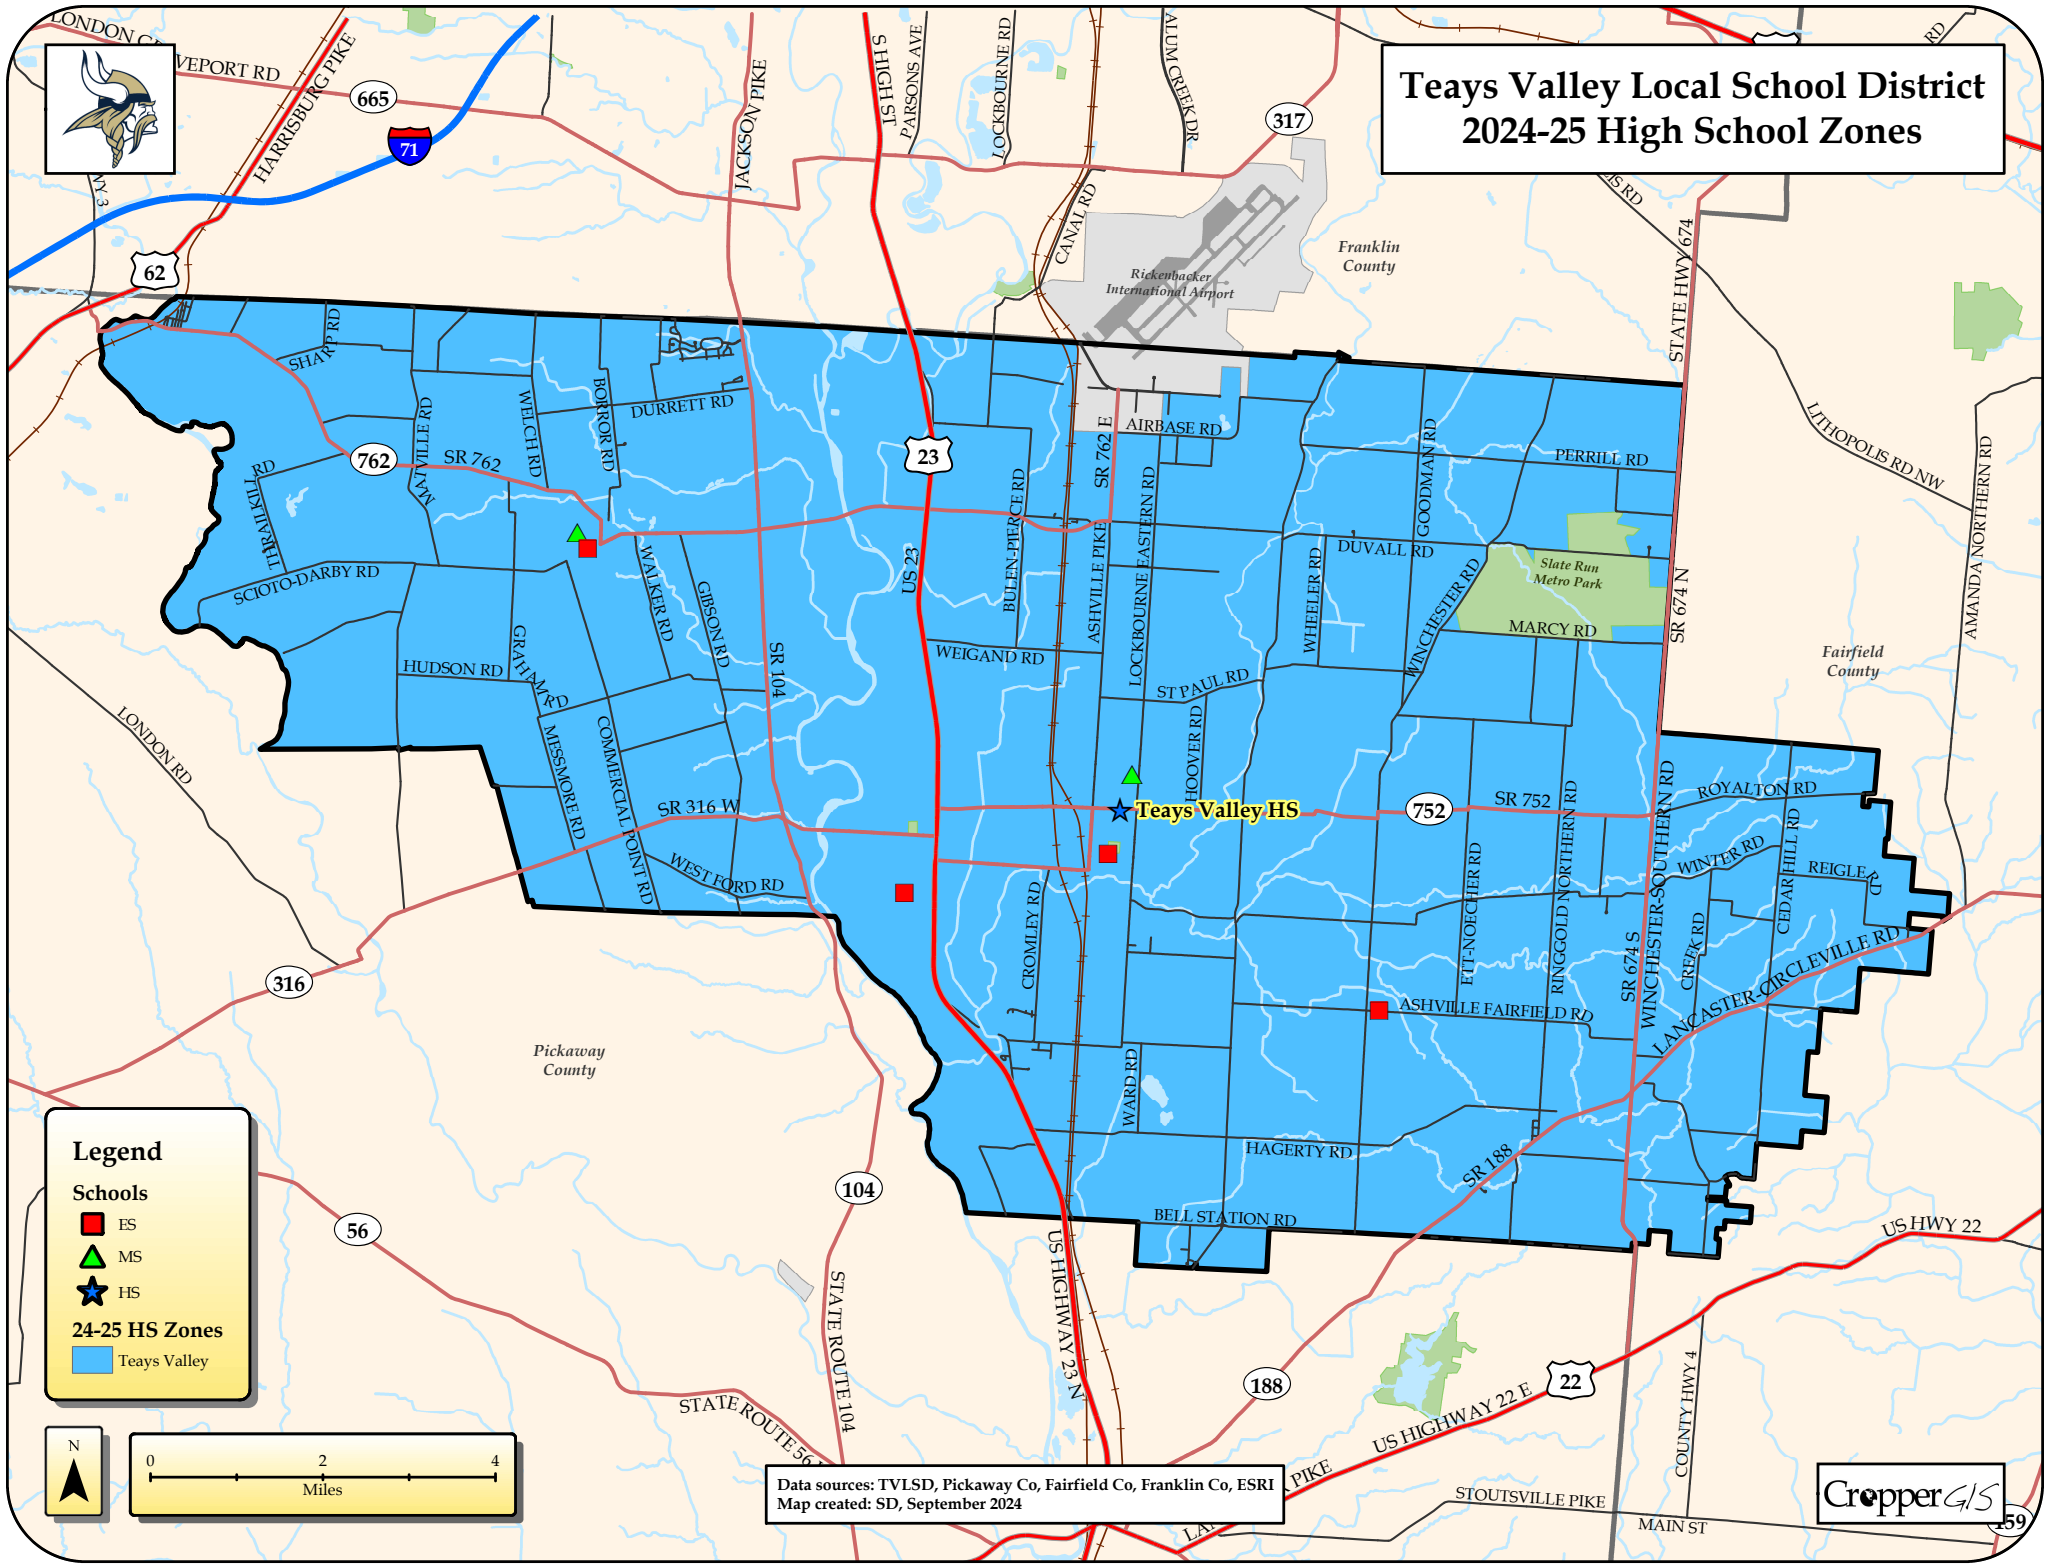

Teays Valley Local School District 2024-25 High School Zones

Legend

Schools

- ES (Red Square)
- MS (Green Triangle)
- HS (Blue Star)

24-25 HS Zones

- Teays Valley (Blue Area)

Data sources: TVLSD, Pickaway Co, Fairfield Co, Franklin Co, ESRI
Map created: SD, September 2024

Teays Valley Local School District Teays Valley High School 2024-25 Student Density Analysis

Teays Valley HS	
Total Enrollment (9-12)	1,386
Out of District	22
Unmatched	5
Total Live-In (9-12)	1,404
Live and Attend In	1,359
Live Out, Attend In	22
Live In, Attend Out	45