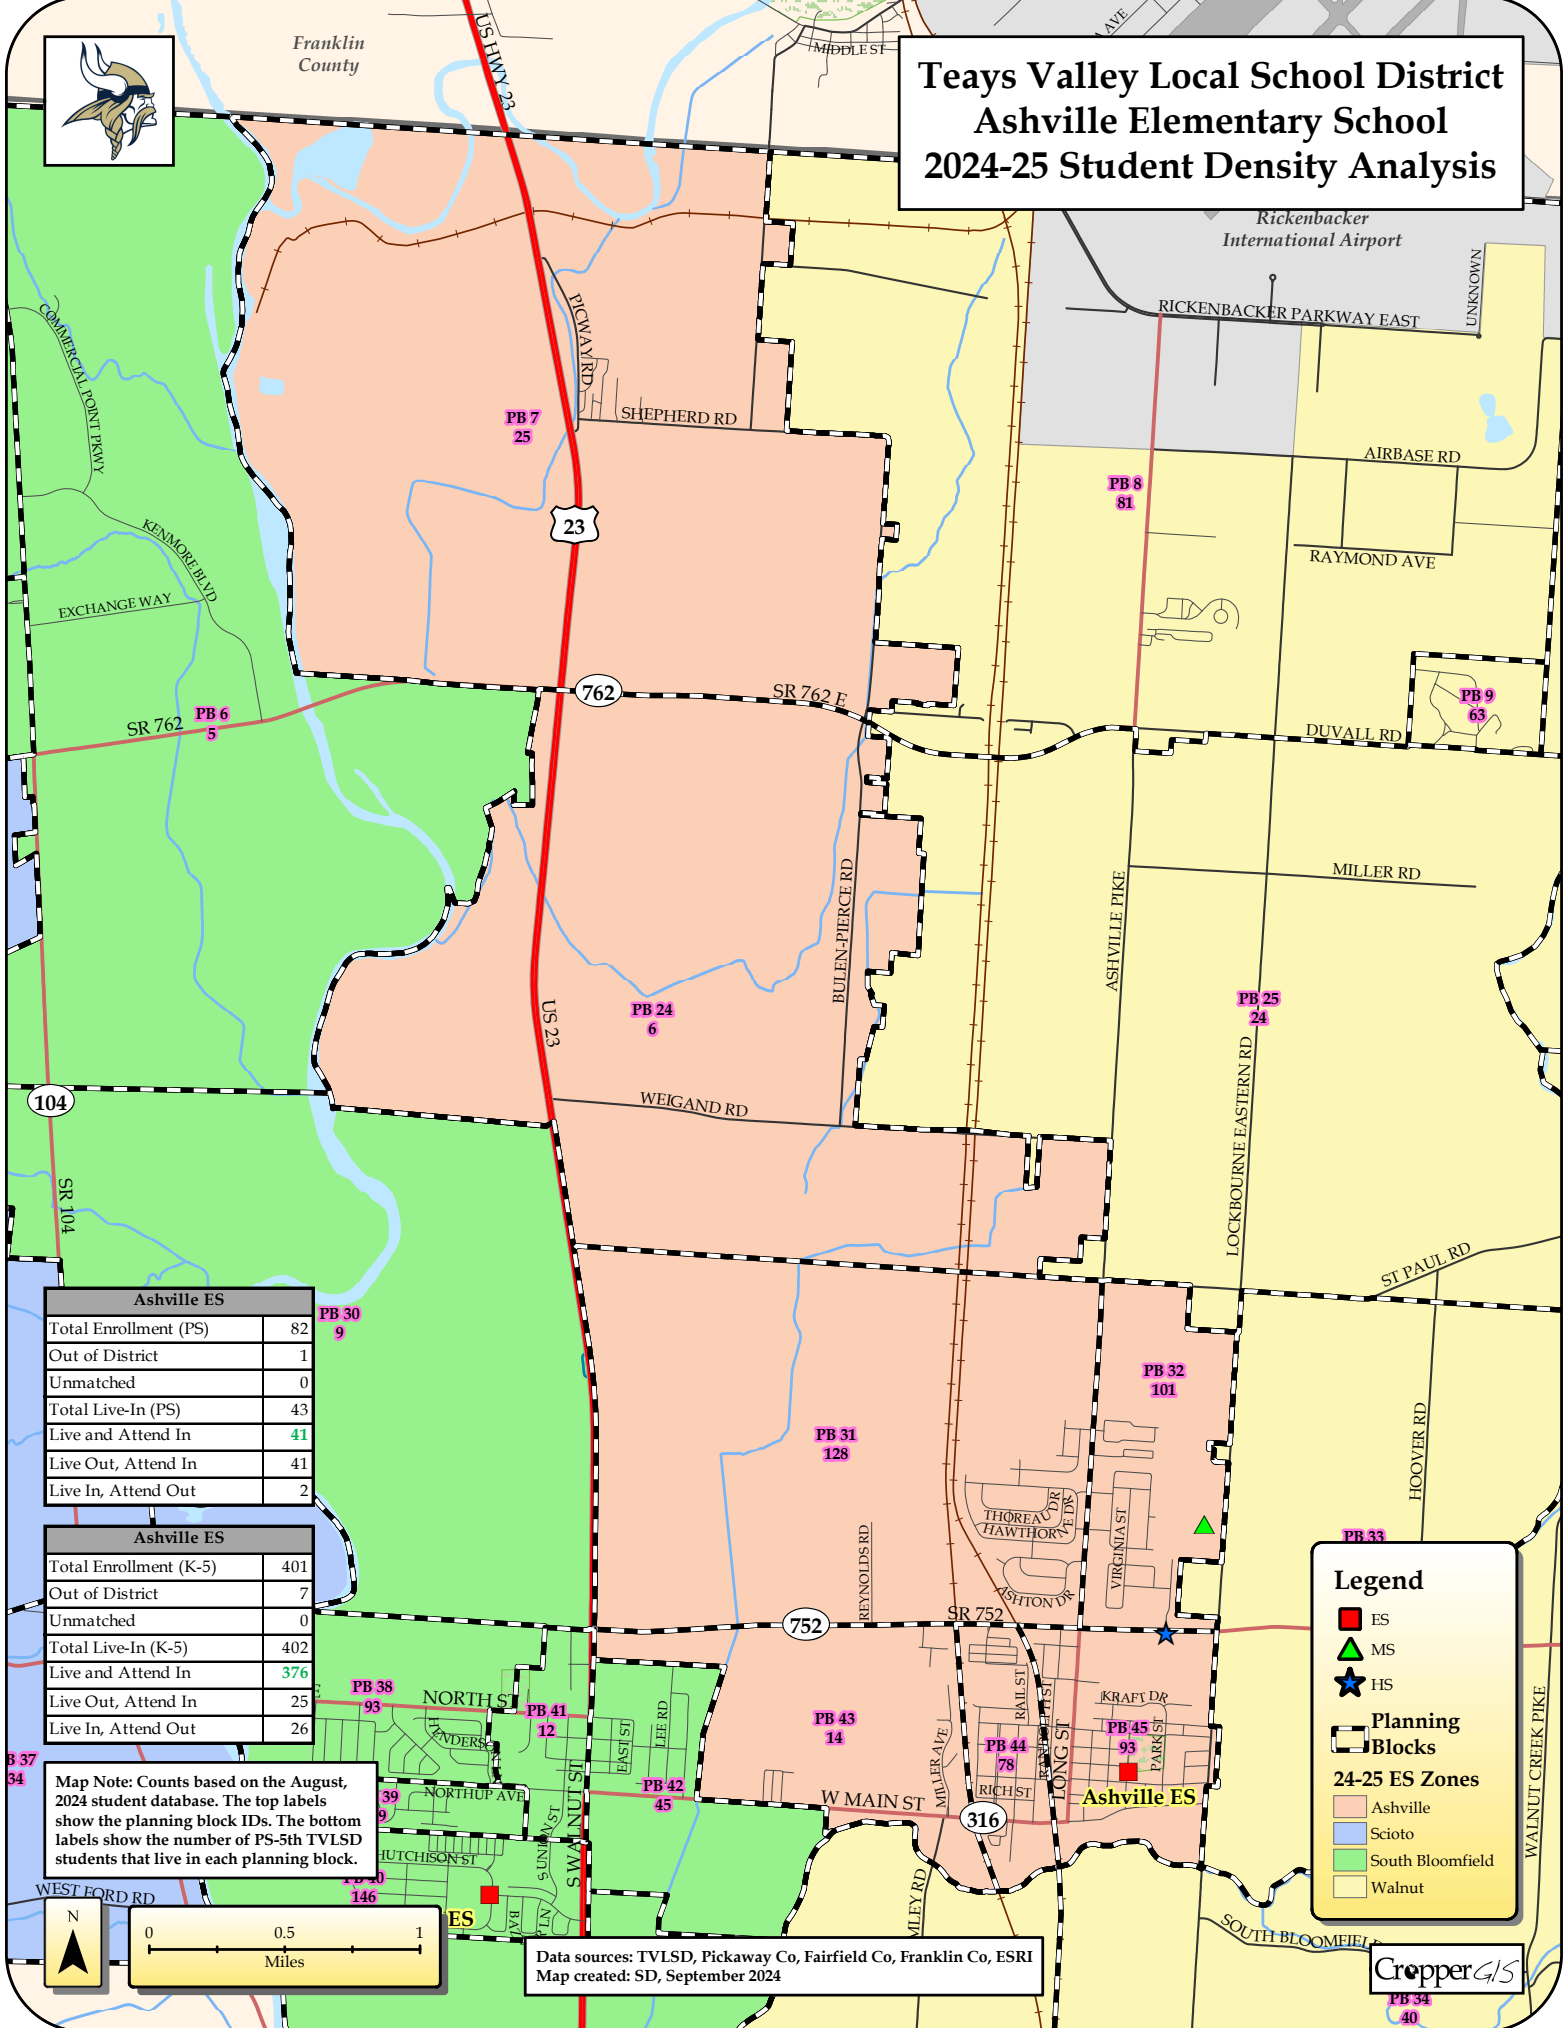

Teays Valley Local School District 2024-25 Elementary School Zones

Legend

Schools

- ES
- ▲ MS
- ★ HS

24-25 ES Zones

- Ashville
- Scioto
- South Bloomfield
- Walnut

Data sources: TVLSD, Pickaway Co, Fairfield Co, Franklin Co, ESRI
Map created: SD, September 2024

Map Note: Counts based on the August, 2024 student database. The top labels show the planning block IDs. The bottom labels show the number of PS-5th TVLSD students that live in each planning block.

Data sources: TVLSD, Pickaway Co, Fairfield Co, Franklin Co, ESRI
Map created: SD, September 2024

Legend

- ES
- ▲ MS
- ★ HS
- Planning Blocks
- 24-25 ES Zones**
- Ashville
- Scioto
- South Bloomfield
- Walnut

CropperGIS
PB 34
40

Teays Valley Local School District Scioto Elementary School 2024-25 Student Density Analysis