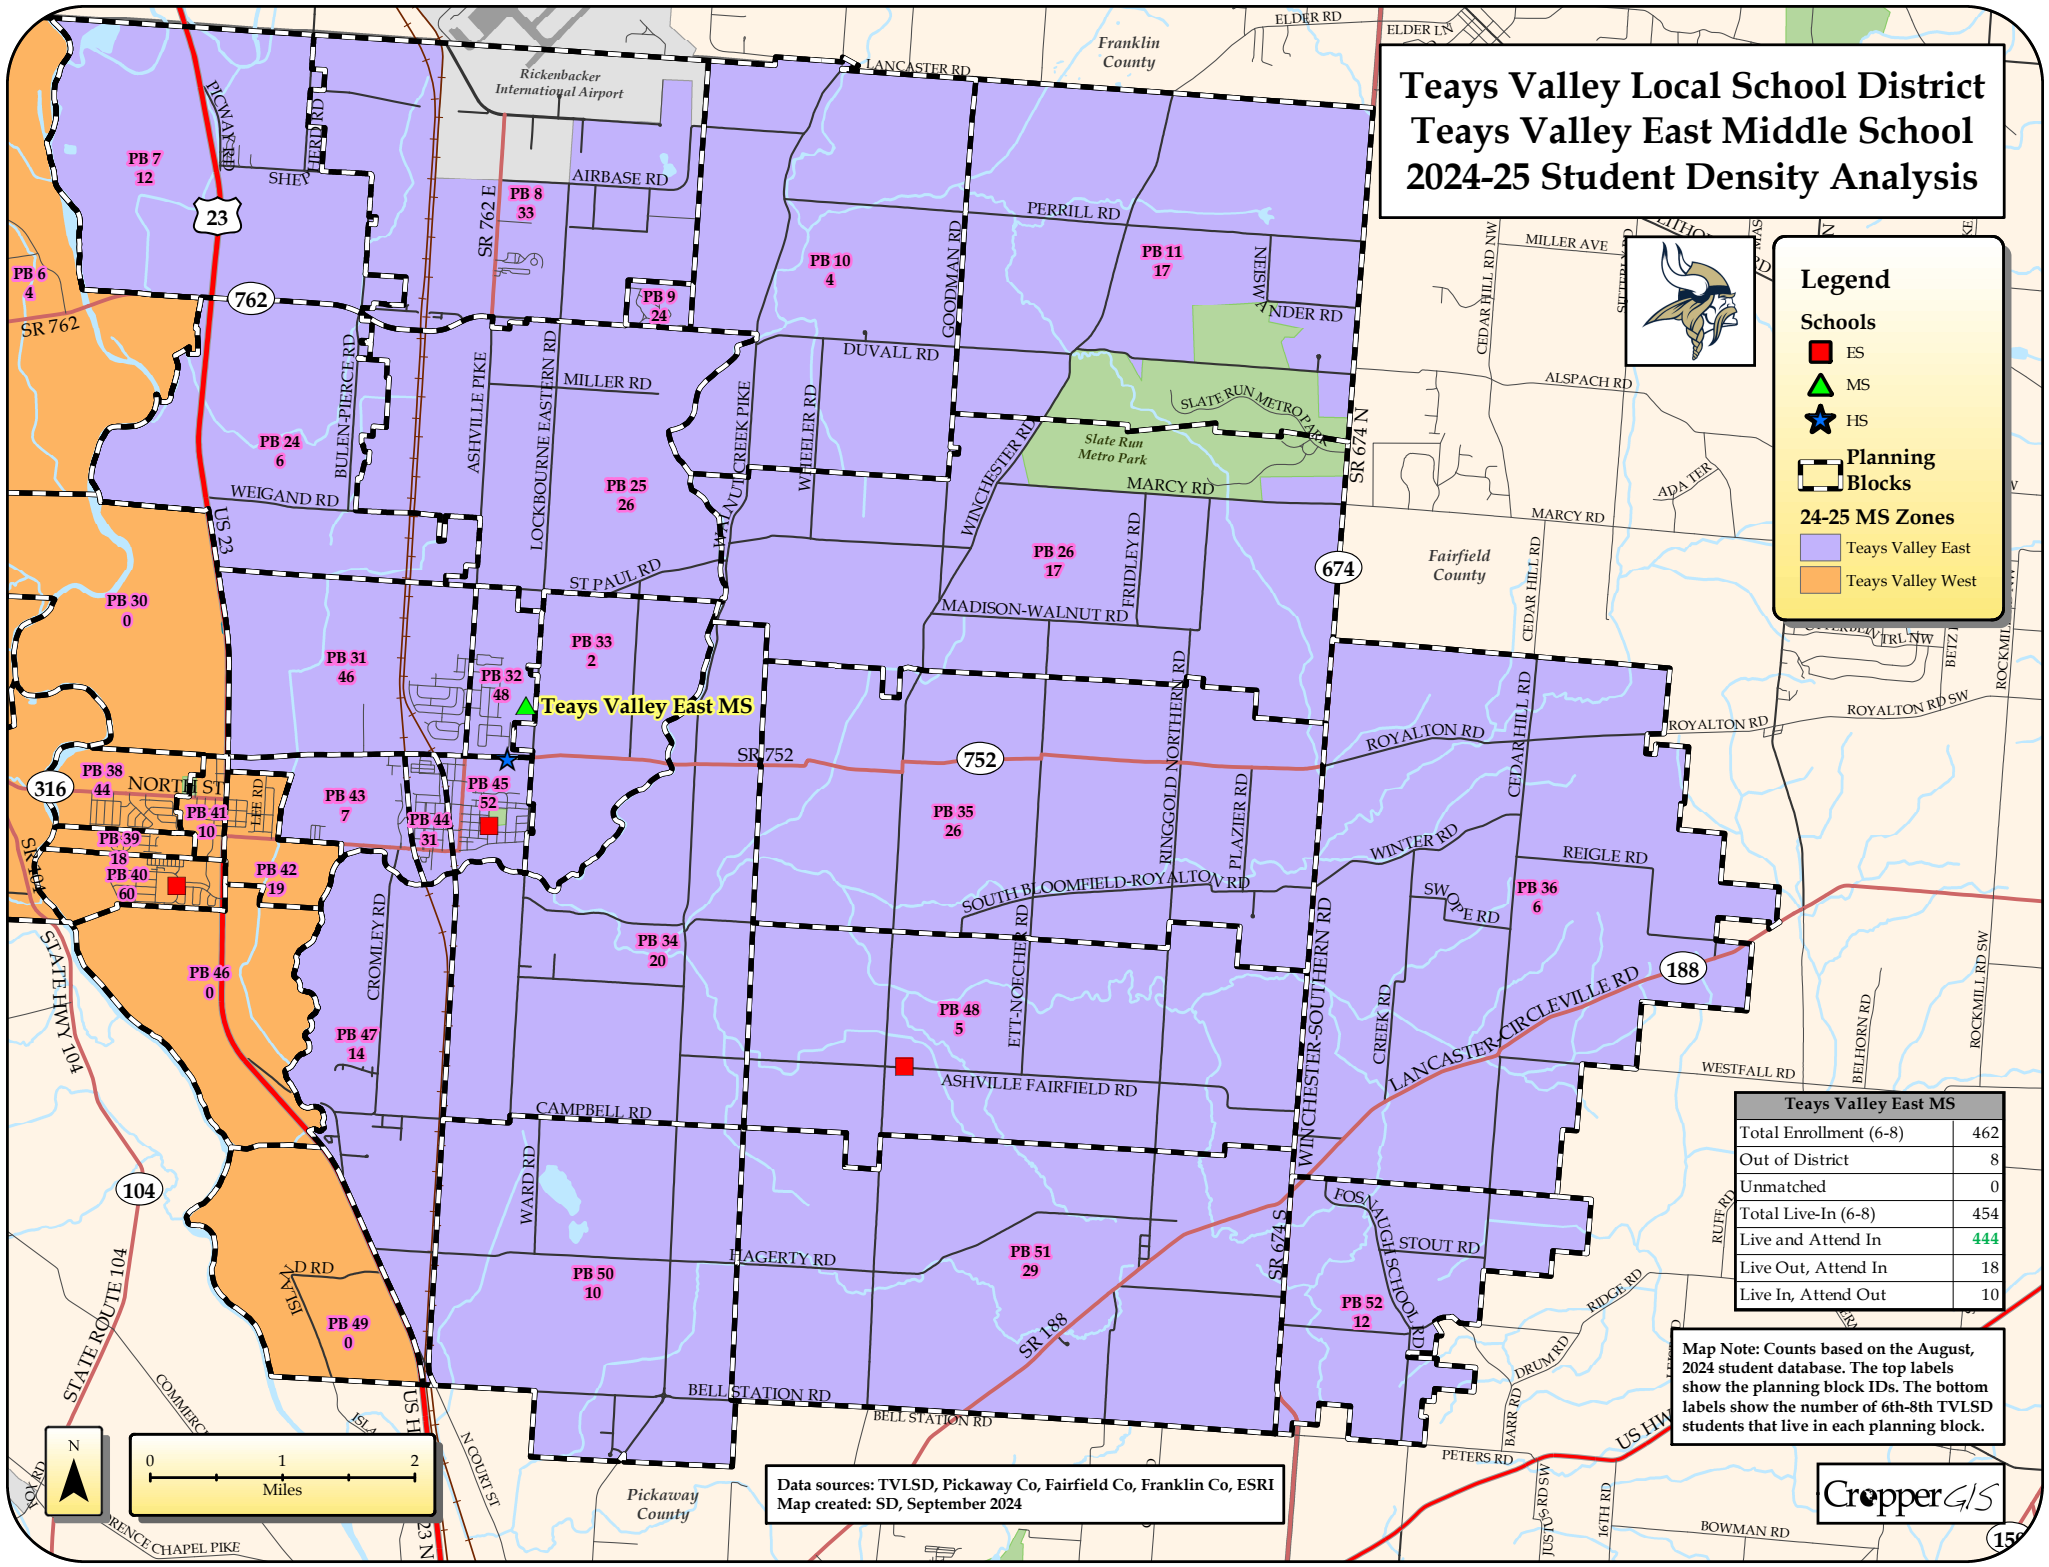

Teays Valley Local School District Teays Valley East Middle School 2024-25 Student Density Analysis

Legend

- ES
- ▲ MS
- ★ HS

- Planning Blocks

24-25 MS Zones

- Teays Valley East
- Teays Valley West

▲ Teays Valley East MS

Teays Valley East MS	
Total Enrollment (6-8)	462
Out of District	8
Unmatched	0
Total Live-In (6-8)	454
Live and Attend In	444
Live Out, Attend In	18
Live In, Attend Out	10

Map Note: Counts based on the August, 2024 student database. The top labels show the planning block IDs. The bottom labels show the number of 6th-8th TVLSD students that live in each planning block.

Data sources: TVLSD, Pickaway Co, Fairfield Co, Franklin Co, ESRI
Map created: SD, September 2024

CropperGIS