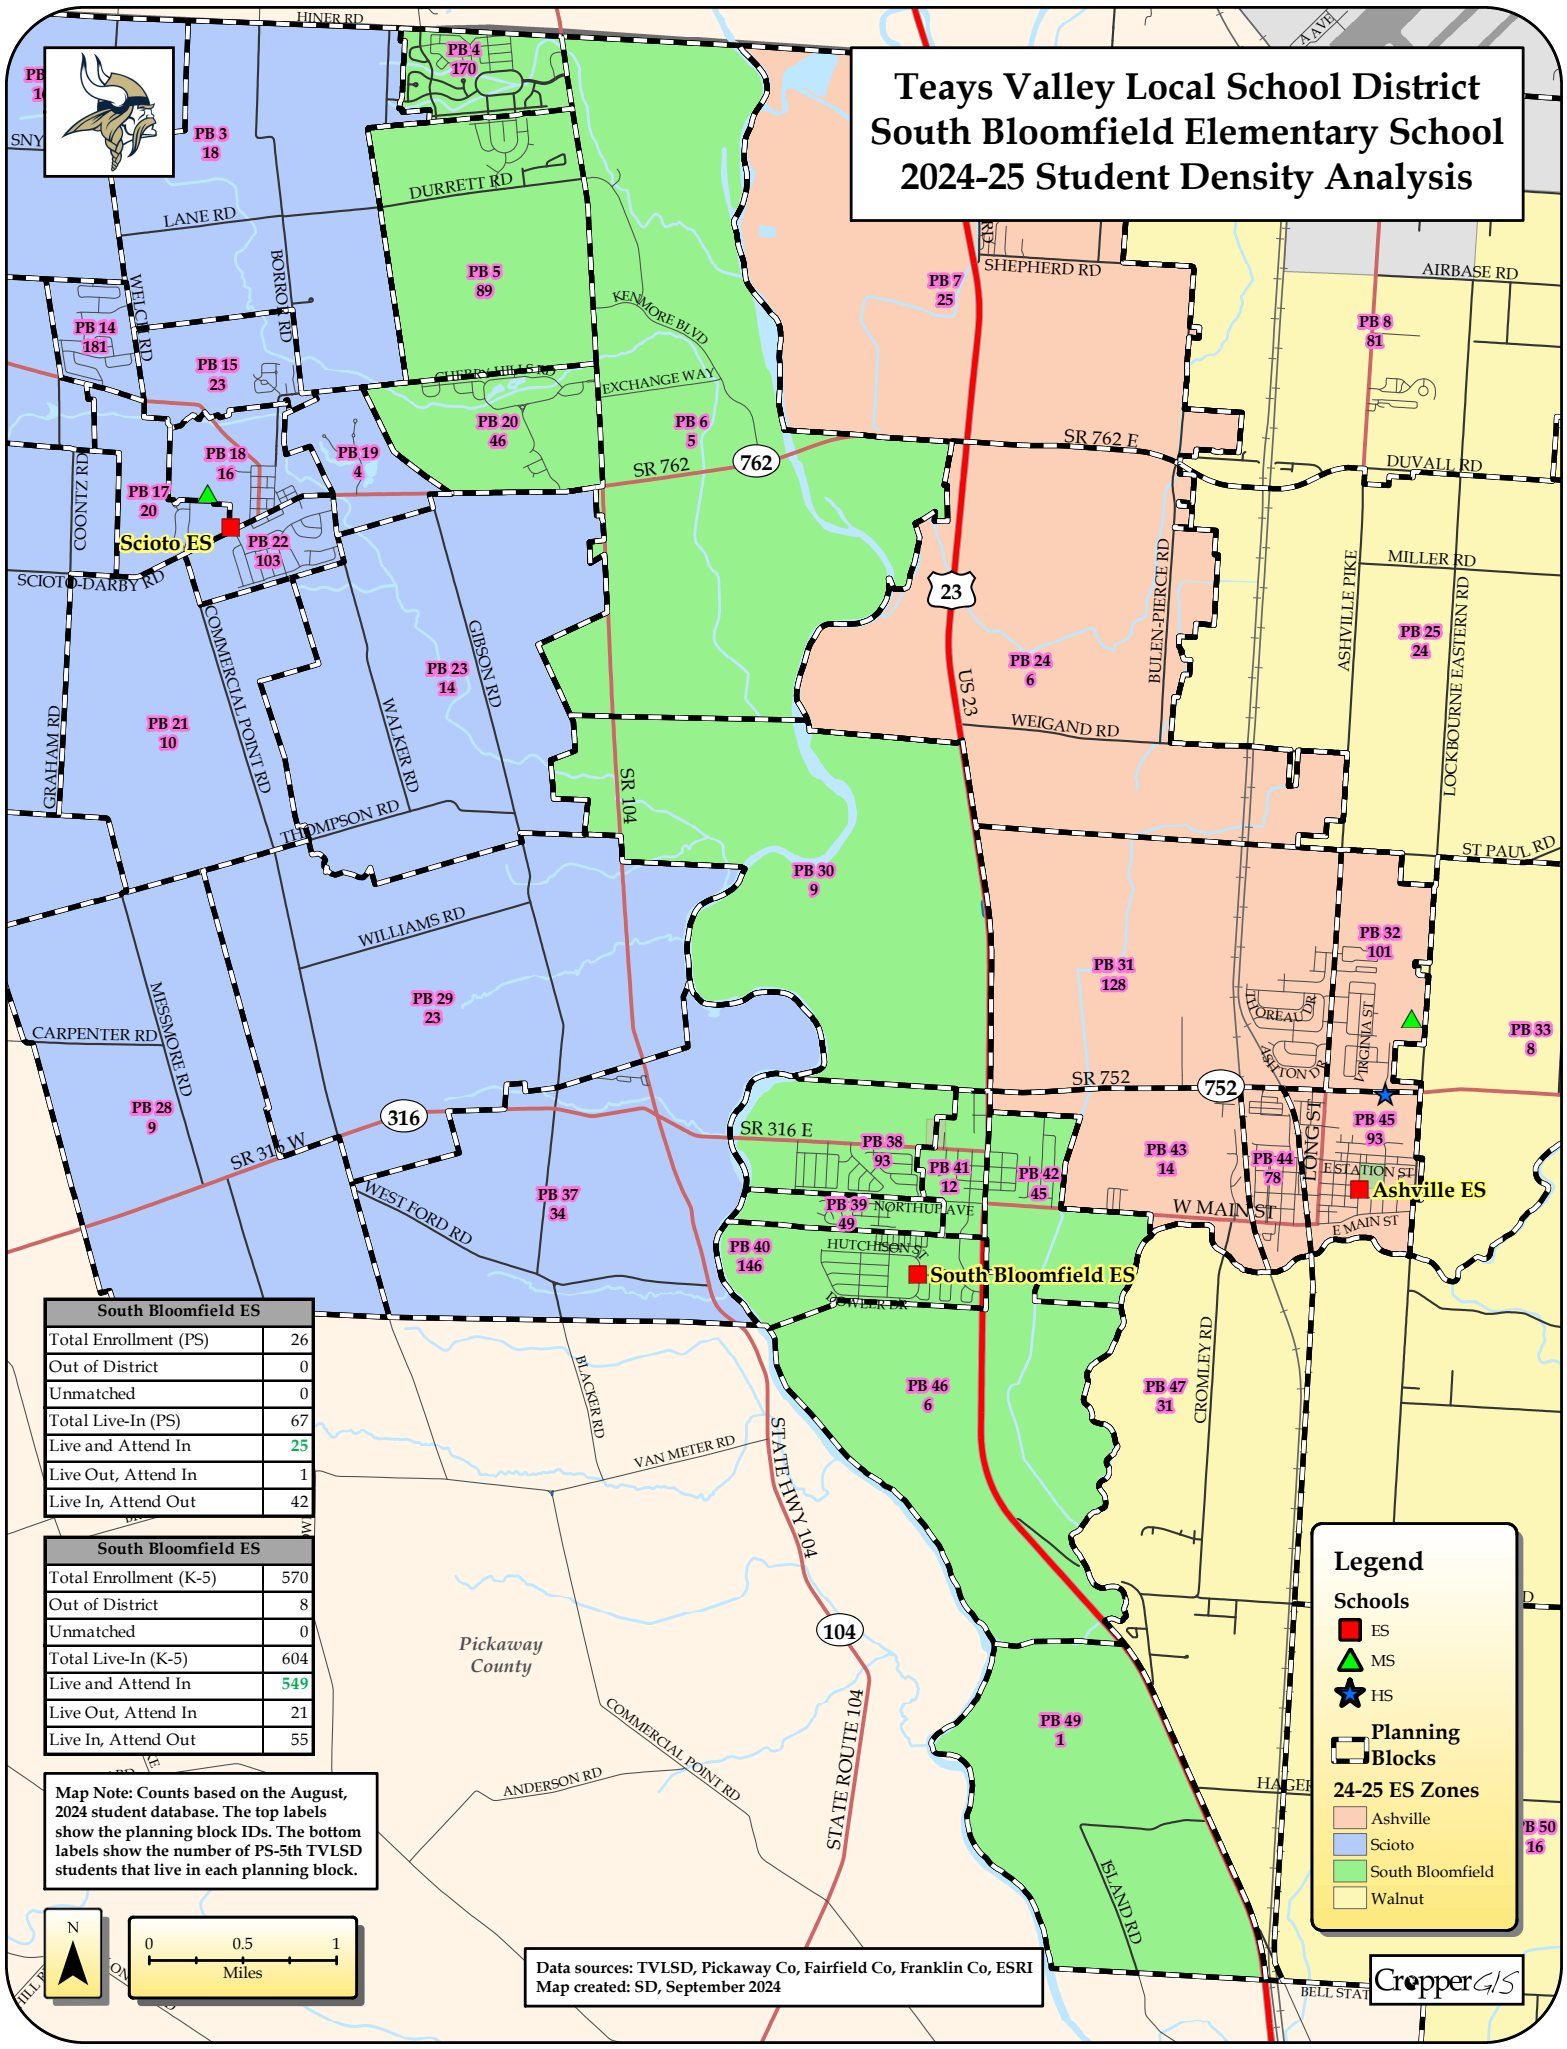

Data sources: TVLSD, Pickaway Co, Fairfield Co, Franklin Co, ESRI
Map created: SD, September 2024

Teays Valley Local School District South Bloomfield Elementary School 2024-25 Student Density Analysis

South Bloomfield ES	
Total Enrollment (PS)	26
Out of District	0
Unmatched	0
Total Live-In (PS)	67
Live and Attend In	25
Live Out, Attend In	1
Live In, Attend Out	42