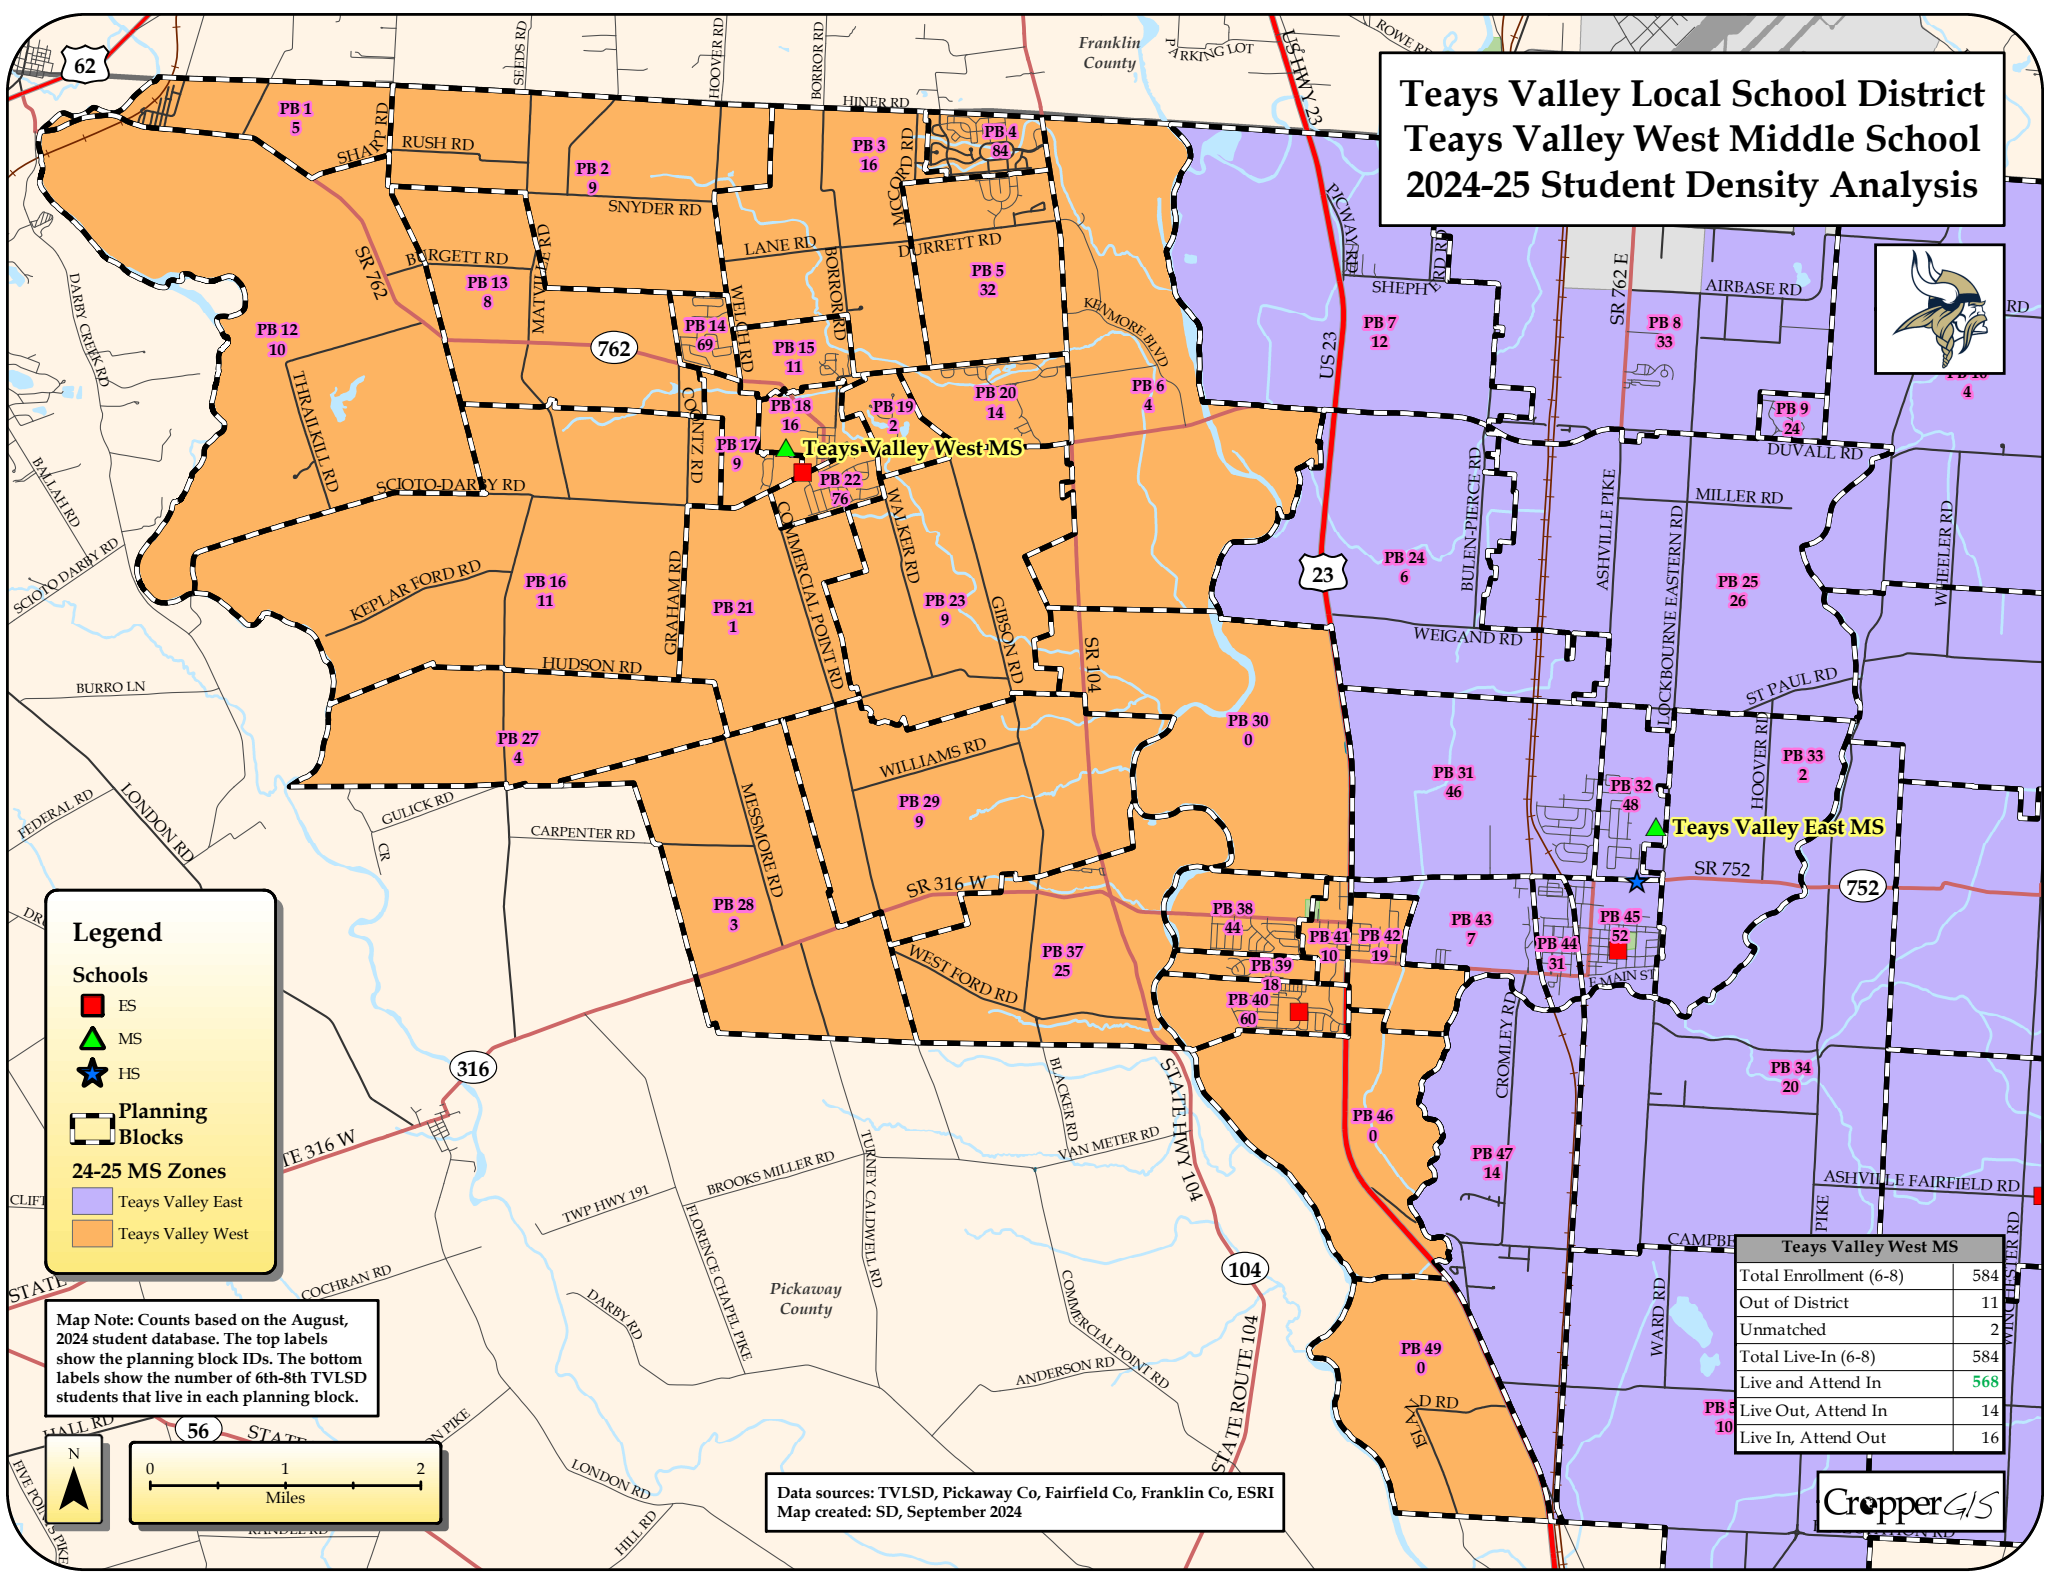

Teays Valley Local School District Teays Valley West Middle School 2024-25 Student Density Analysis

Legend

Schools

- ES (Elementary School) - Red square
- MS (Middle School) - Green triangle
- HS (High School) - Blue star

Planning Blocks

24-25 MS Zones

- Teays Valley East - Purple
- Teays Valley West - Orange

Map Note: Counts based on the August, 2024 student database. The top labels show the planning block IDs. The bottom labels show the number of 6th-8th TVLSD students that live in each planning block.

Data sources: TVLSD, Pickaway Co, Fairfield Co, Franklin Co, ESRI
Map created: SD, September 2024

Teays Valley West MS	
Total Enrollment (6-8)	584
Out of District	11
Unmatched	2
Total Live-In (6-8)	584
Live and Attend In	568
Live Out, Attend In	14
Live In, Attend Out	16