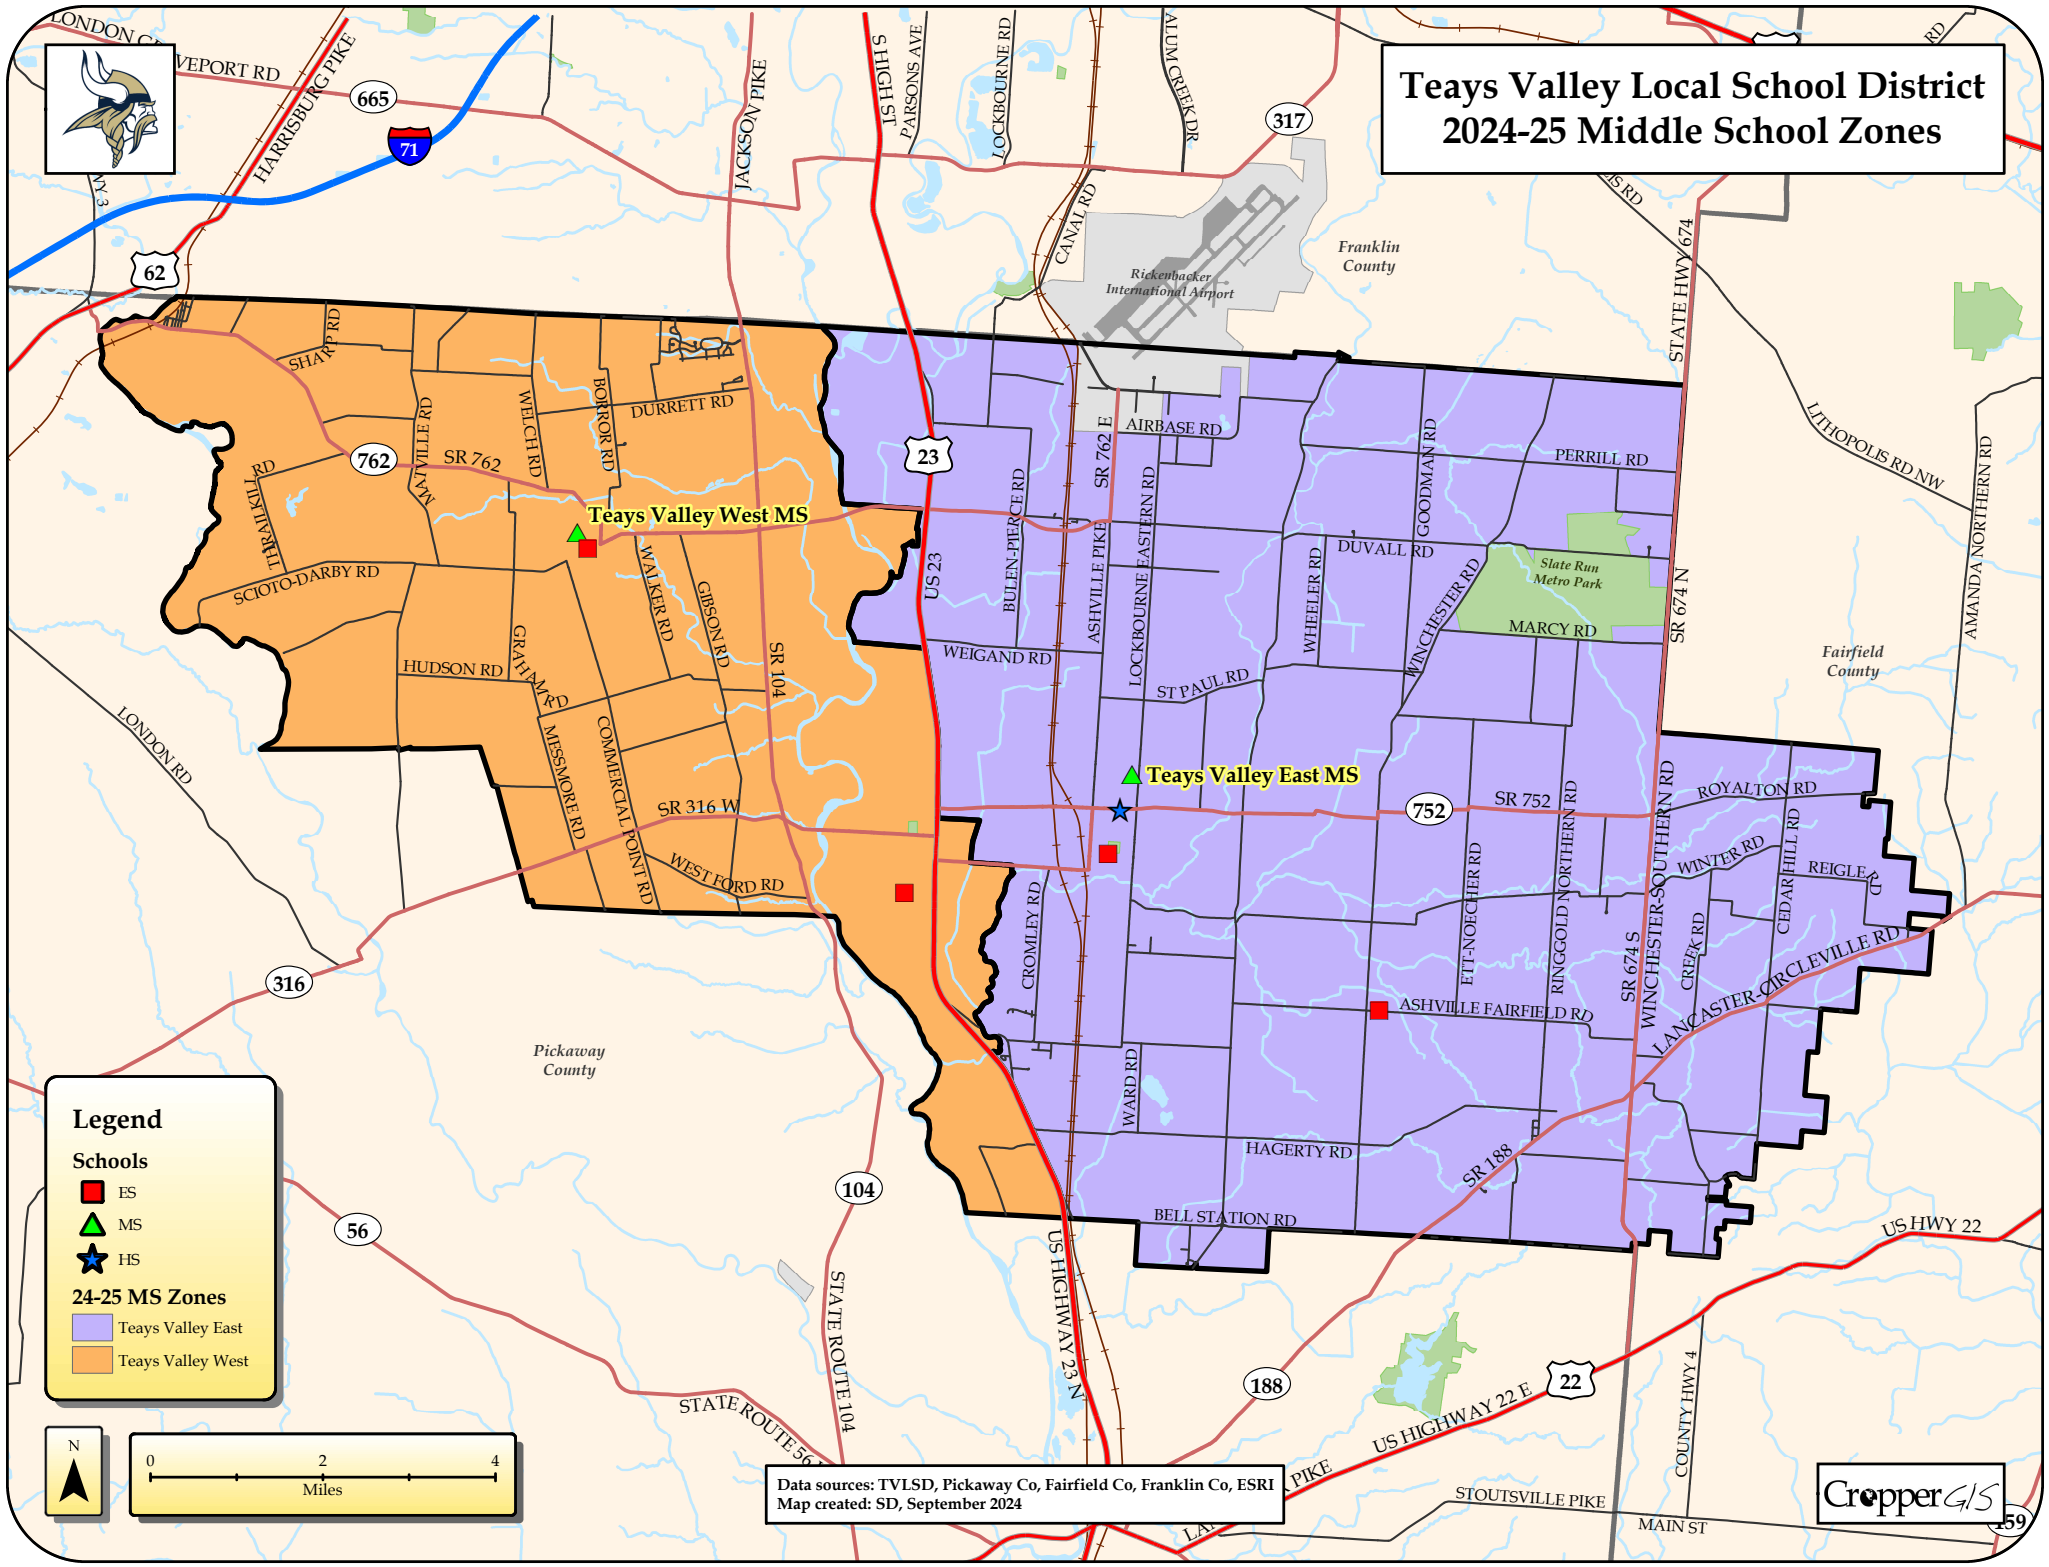

Teays Valley Local School District 2024-25 Middle School Zones

Teays Valley West MS

Teays Valley East MS

Legend

Schools

- ES
- ▲ MS
- ★ HS

24-25 MS Zones

- Teays Valley East
- Teays Valley West

Data sources: TVLSD, Pickaway Co, Fairfield Co, Franklin Co, ESRI
Map created: SD, September 2024