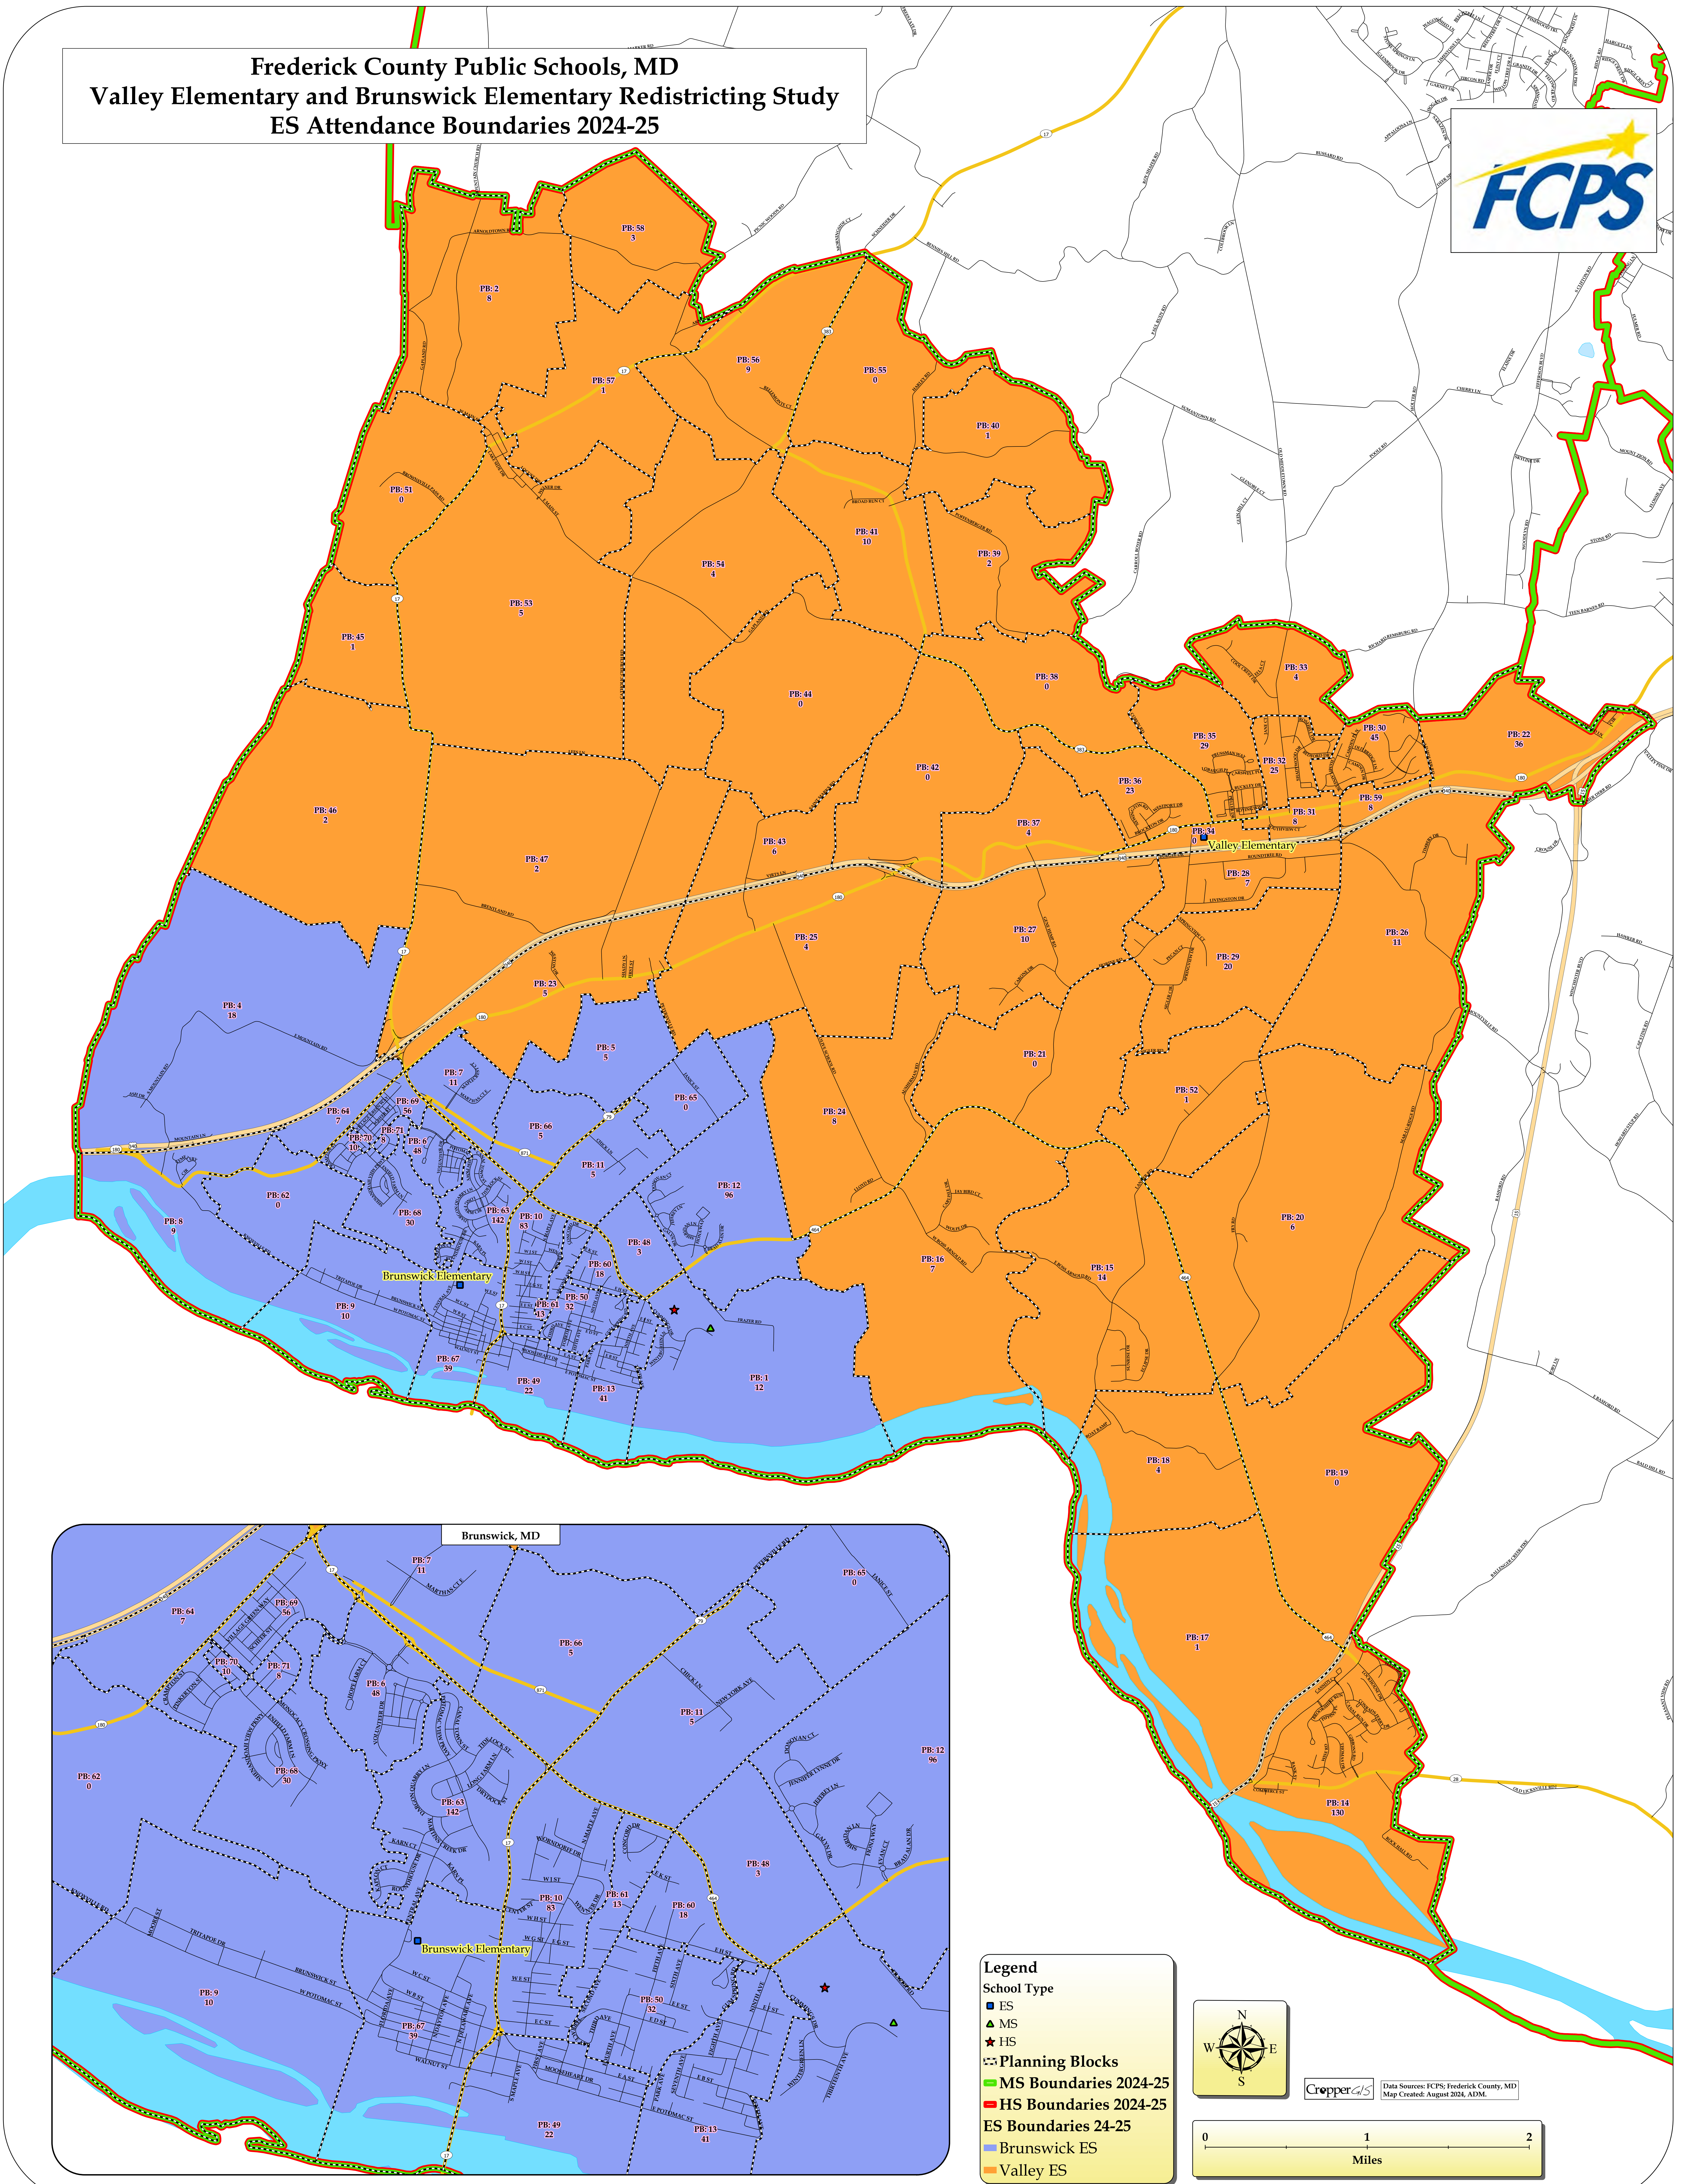

Frederick County Public Schools, MD
Valley Elementary and Brunswick Elementary Redistricting Study
ES Attendance Boundaries 2024-25

Legend

School Type

- ES
- ▲ MS
- ★ HS

Planning Blocks

- --- MS Boundaries 2024-25
- --- HS Boundaries 2024-25
- --- ES Boundaries 24-25
- Brunswick ES
- Valley ES