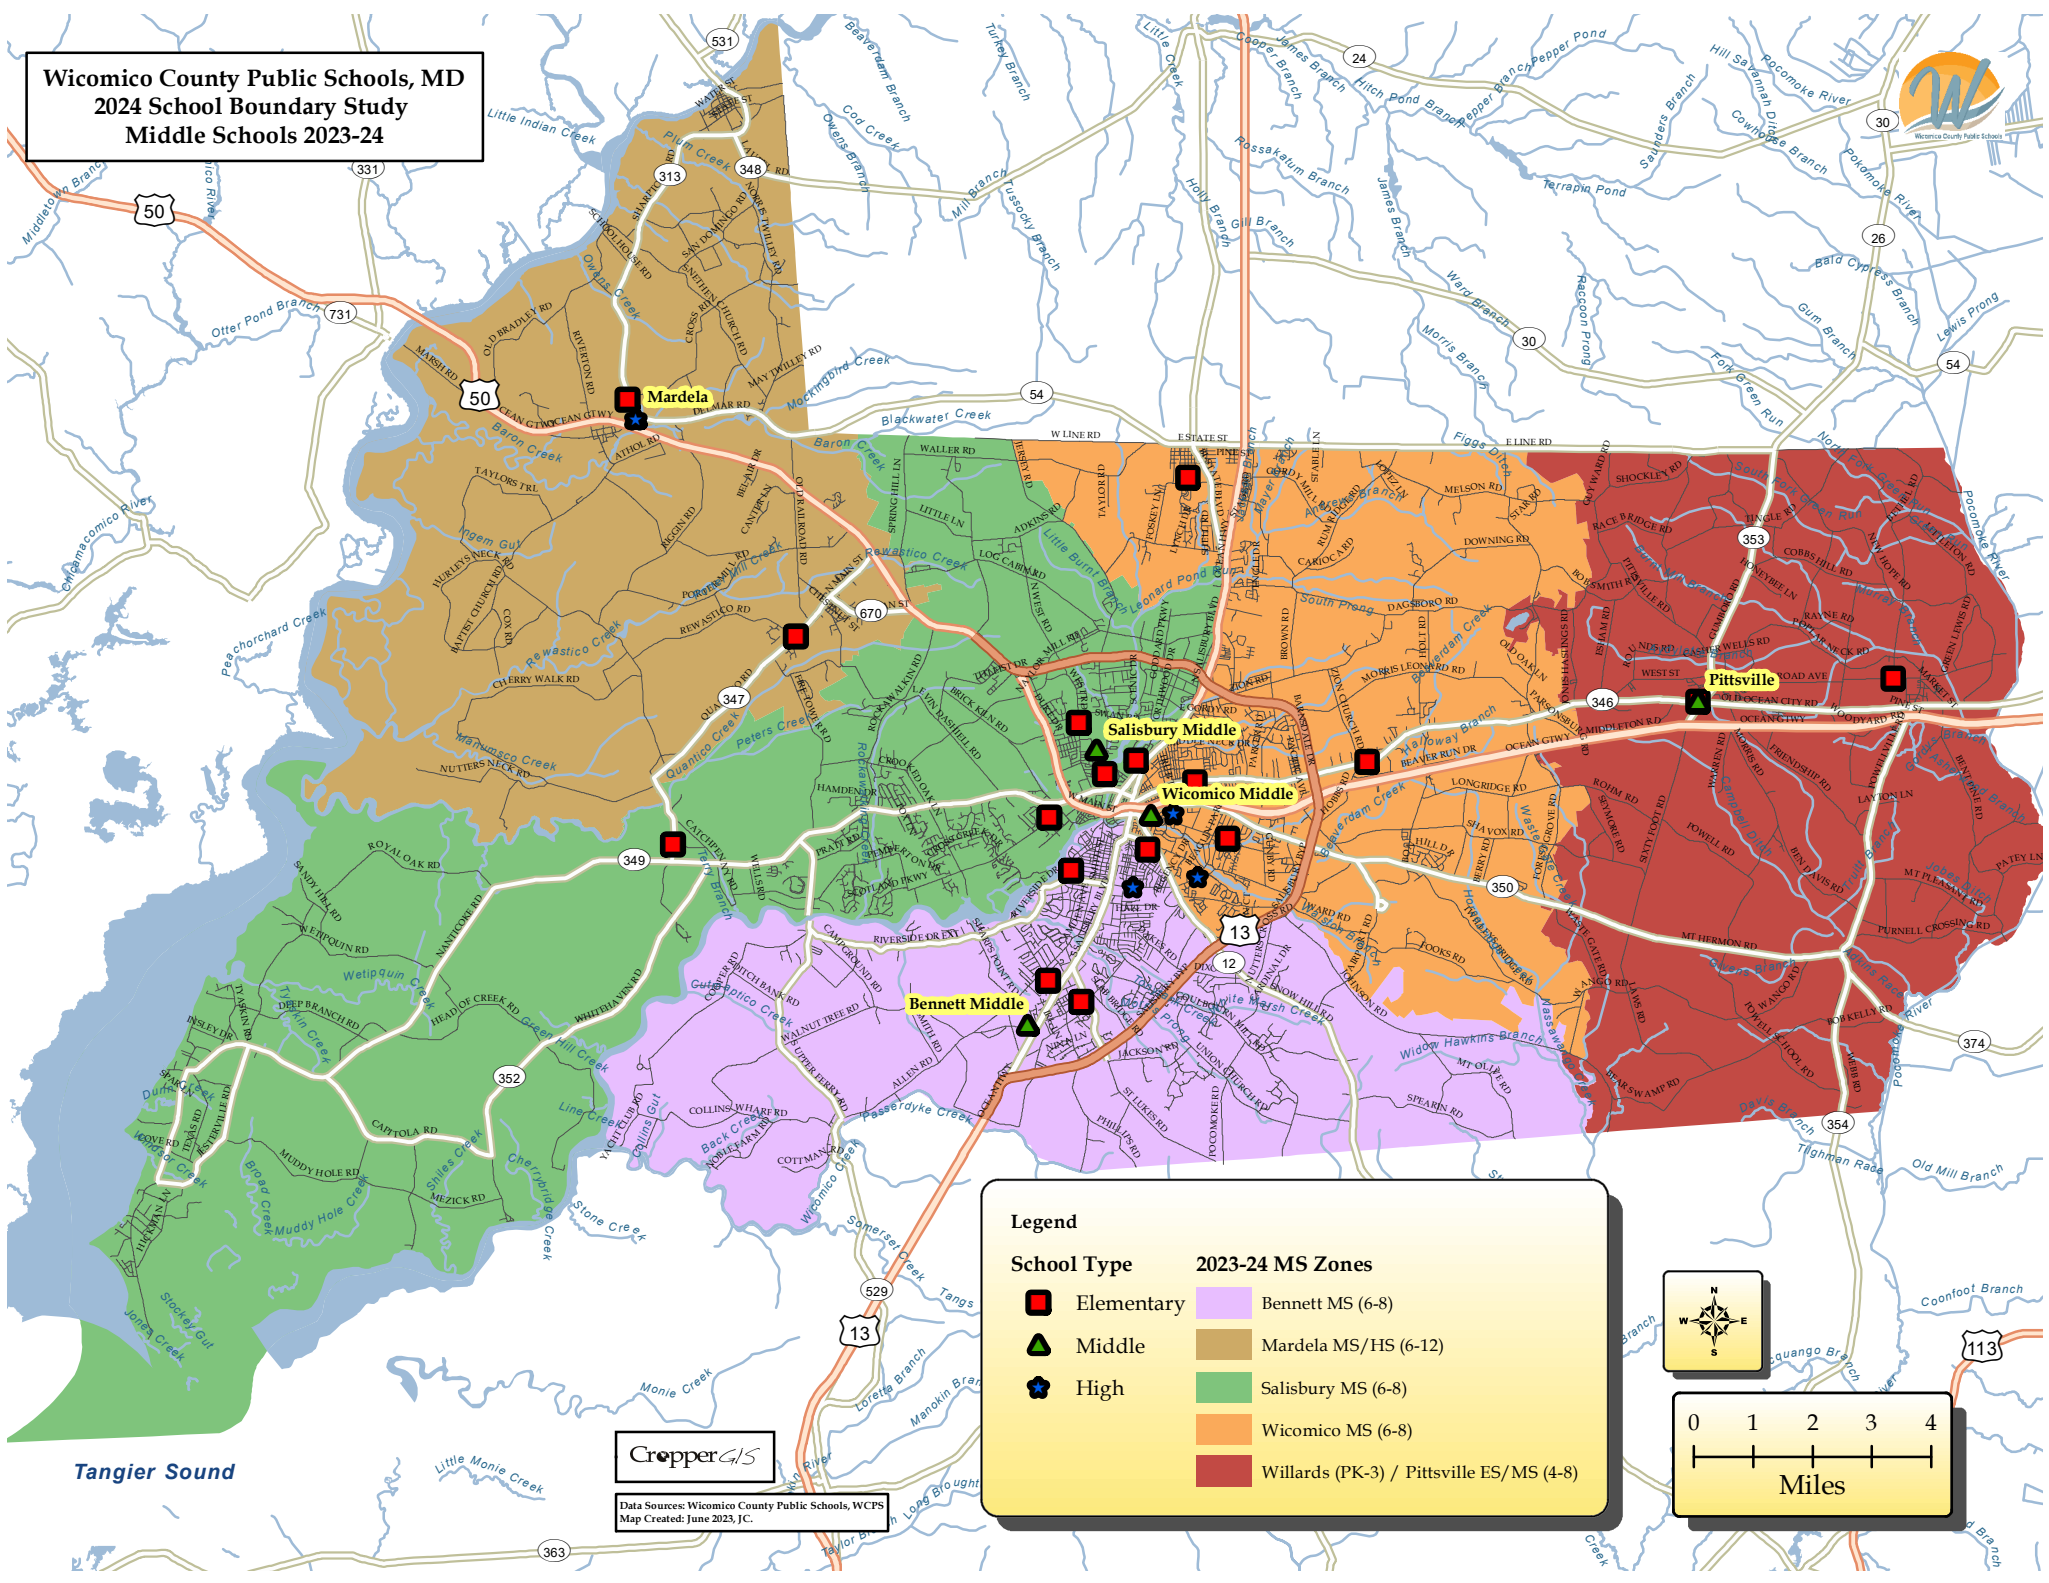

**Wicomico County Public Schools, MD
2024 School Boundary Study
Middle Schools 2023-24**

Legend

School Type	2023-24 MS Zones
Elementary	Bennett MS (6-8)
Middle	Mardela MS/HS (6-12)
High	Salisbury MS (6-8)
	Wicomico MS (6-8)
	Willards (PK-3) / Pittsville ES/MS (4-8)

CropperGIS

Tangier Sound