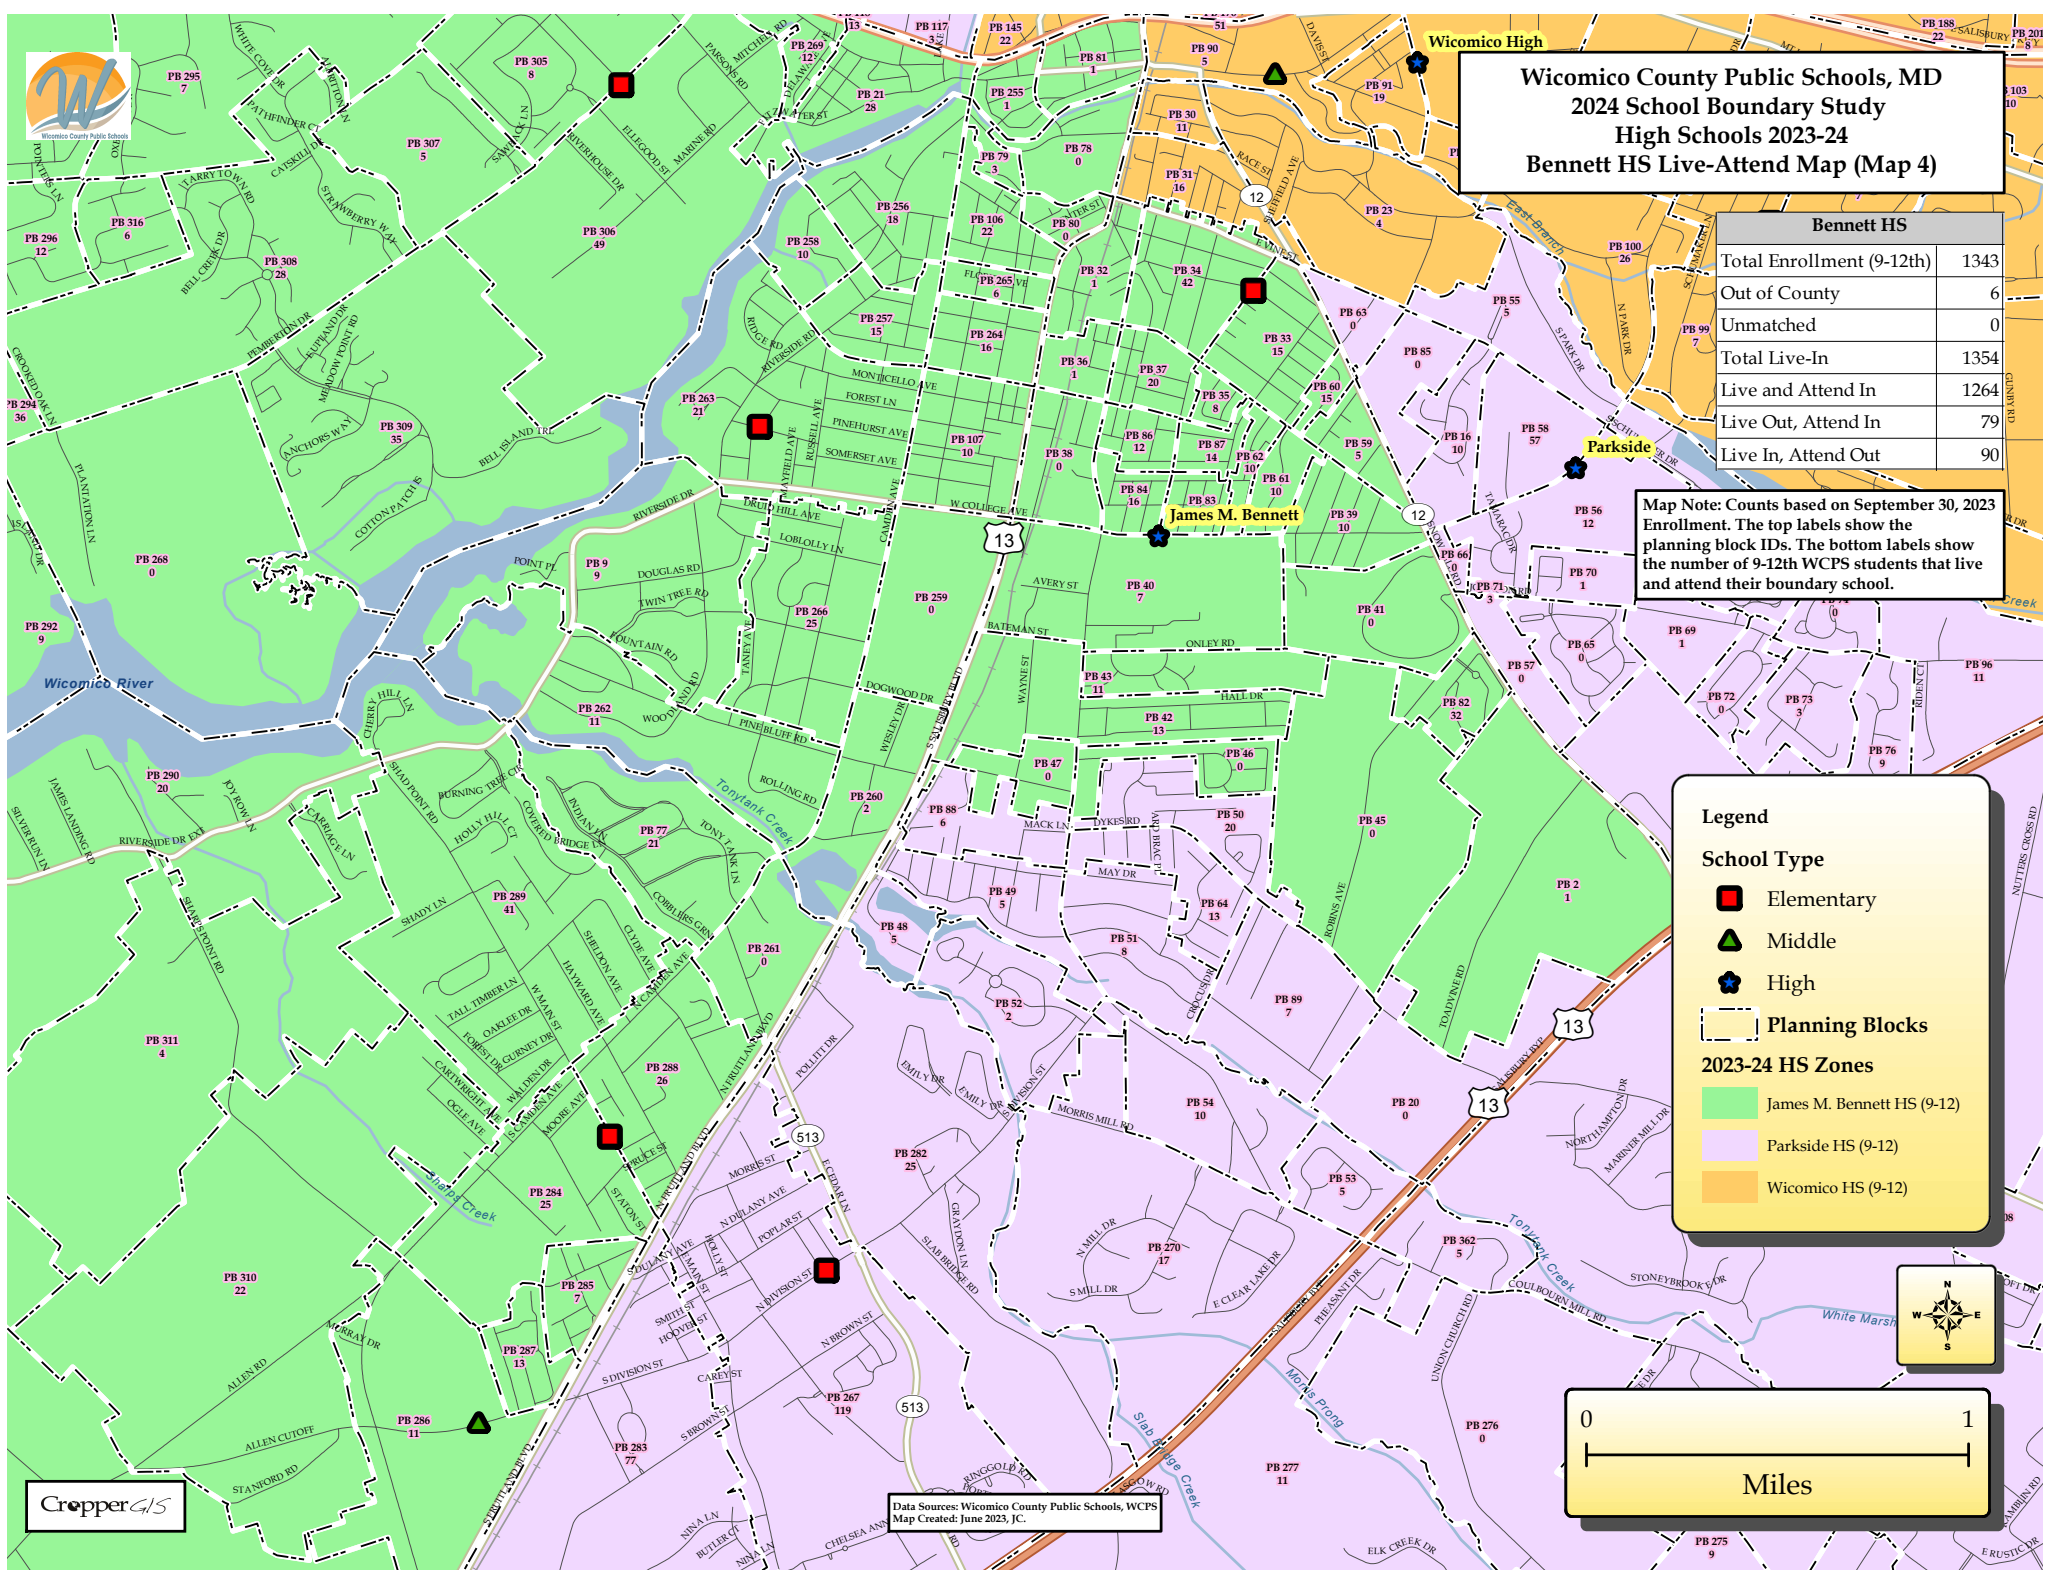

Data Sources: Wicomico County Public Schools, WCPS
Map Created: June 2023, J.C.