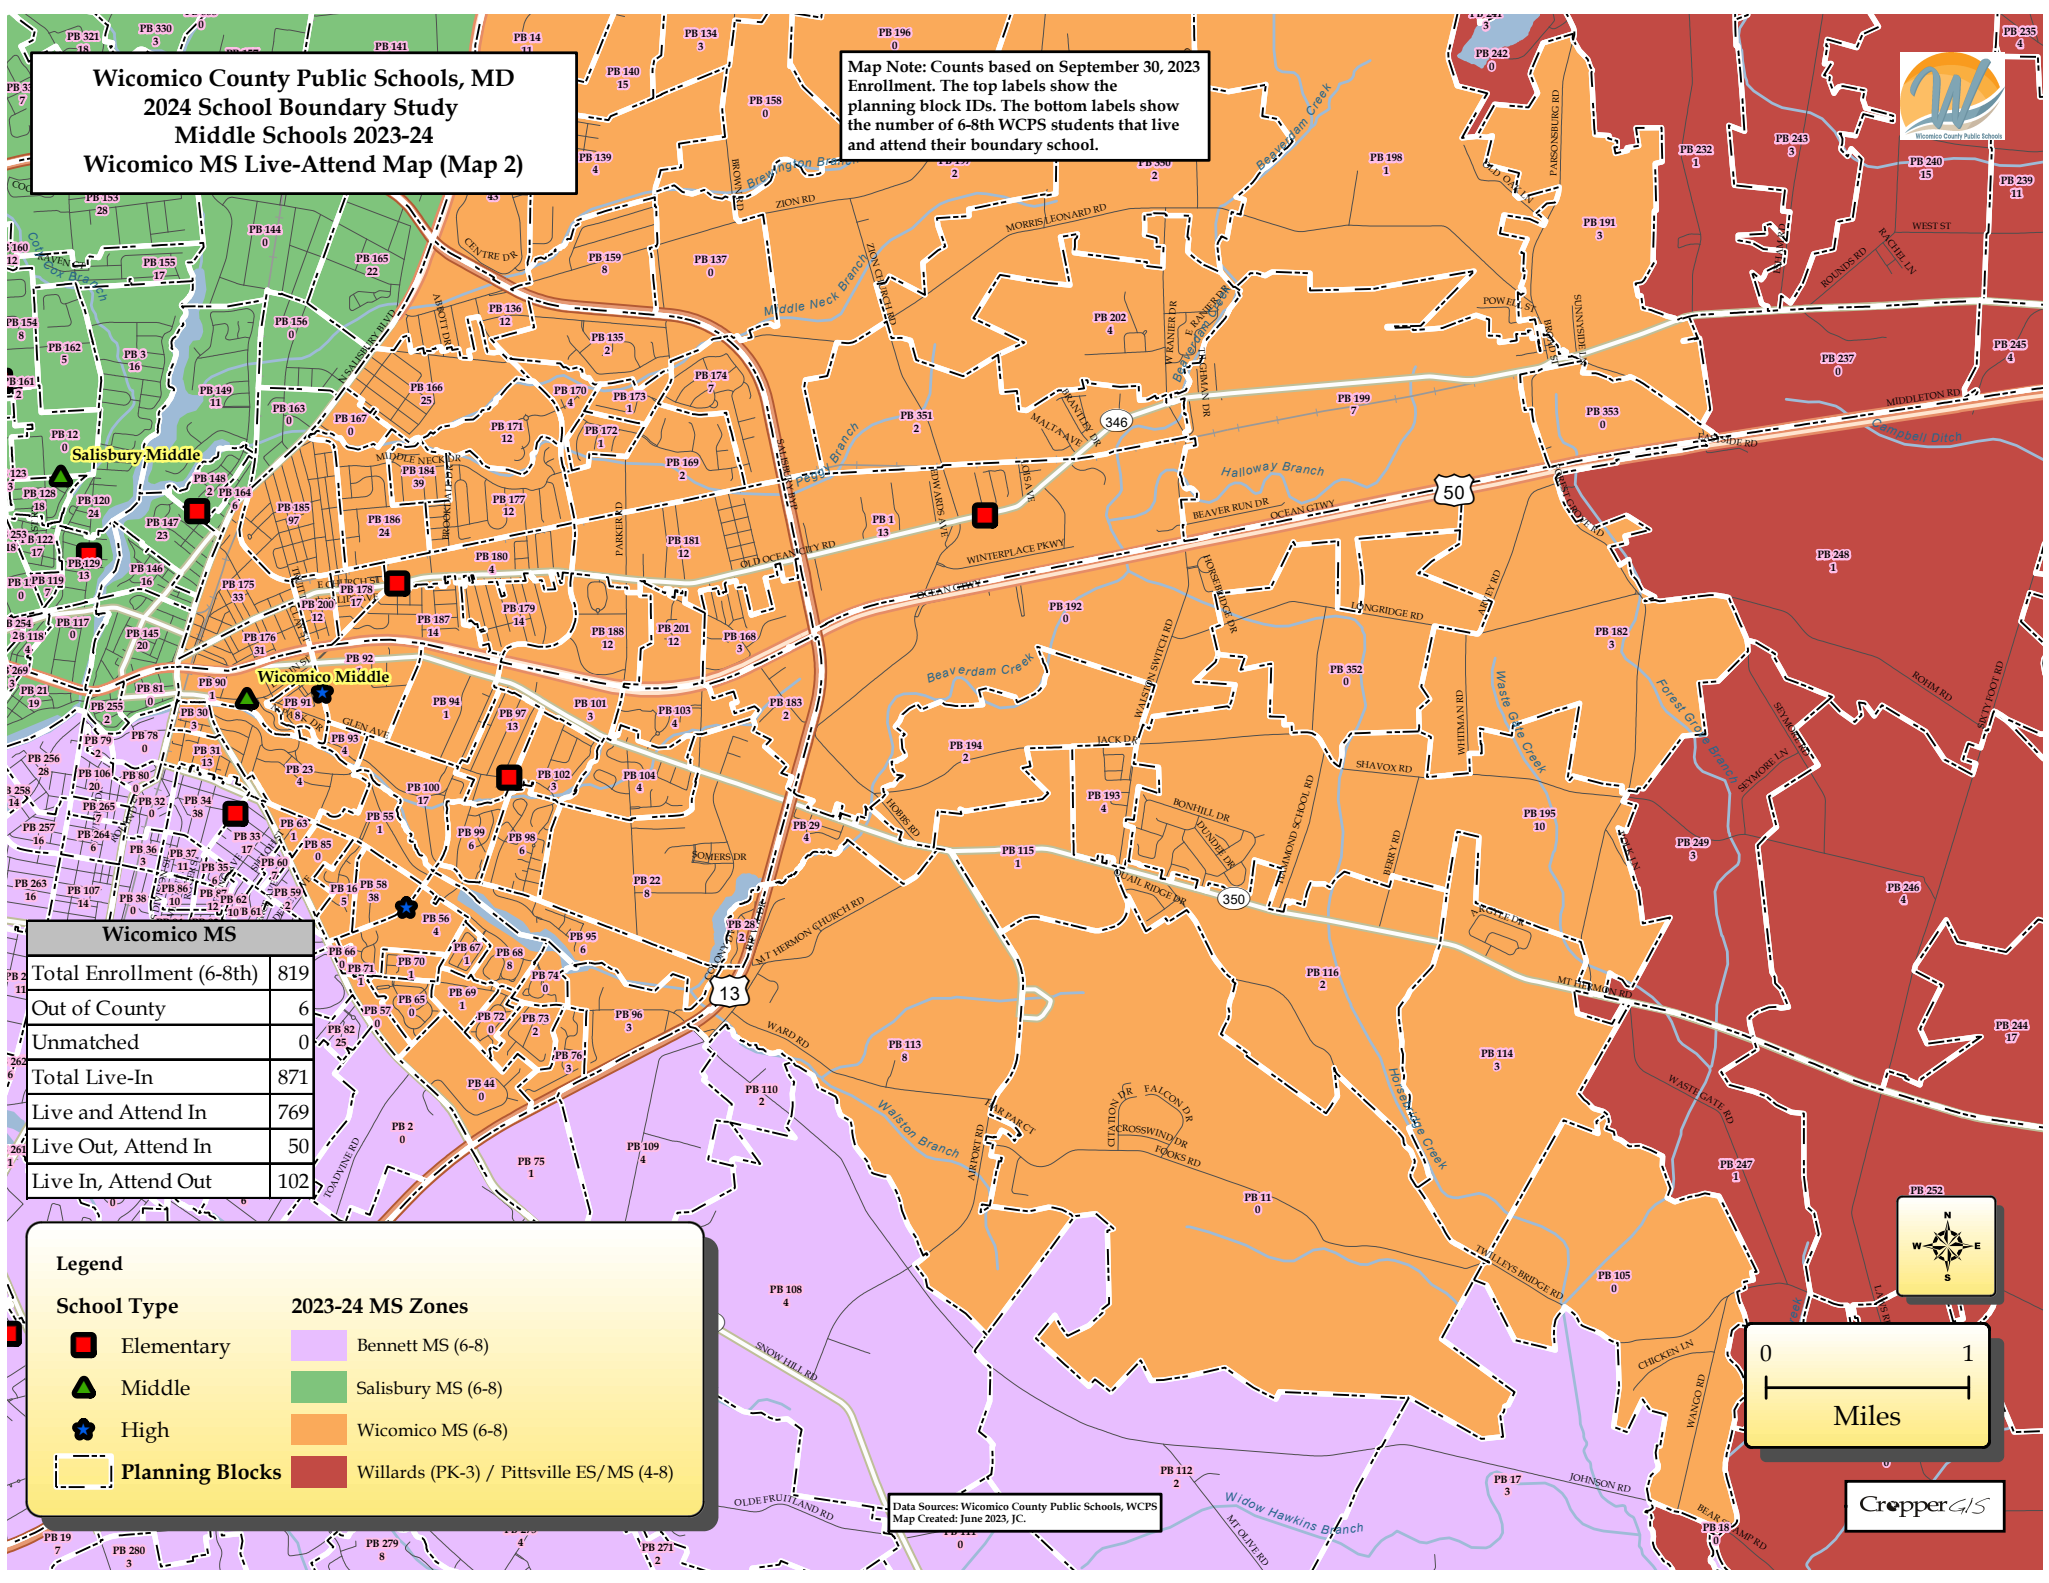

Wicomico County Public Schools, MD
2024 School Boundary Study
Middle Schools 2023-24
Wicomico MS Live-Attend Map (Map 2)

Map Note: Counts based on September 30, 2023 Enrollment. The top labels show the planning block IDs. The bottom labels show the number of 6-8th WCPs students that live and attend their boundary school.

Wicomico MS	
Total Enrollment (6-8th)	819
Out of County	6
Unmatched	0
Total Live-In	871
Live and Attend In	769
Live Out, Attend In	50
Live In, Attend Out	102

Legend

School Type

- Elementary
- ▲ Middle
- ★ High
- Planning Blocks

2023-24 MS Zones

- Bennett MS (6-8)
- Salisbury MS (6-8)
- Wicomico MS (6-8)
- Willards (PK-3) / Pittsville ES/MS (4-8)

Data Sources: Wicomico County Public Schools, WCPs
Map Created: June 2023, J.C.