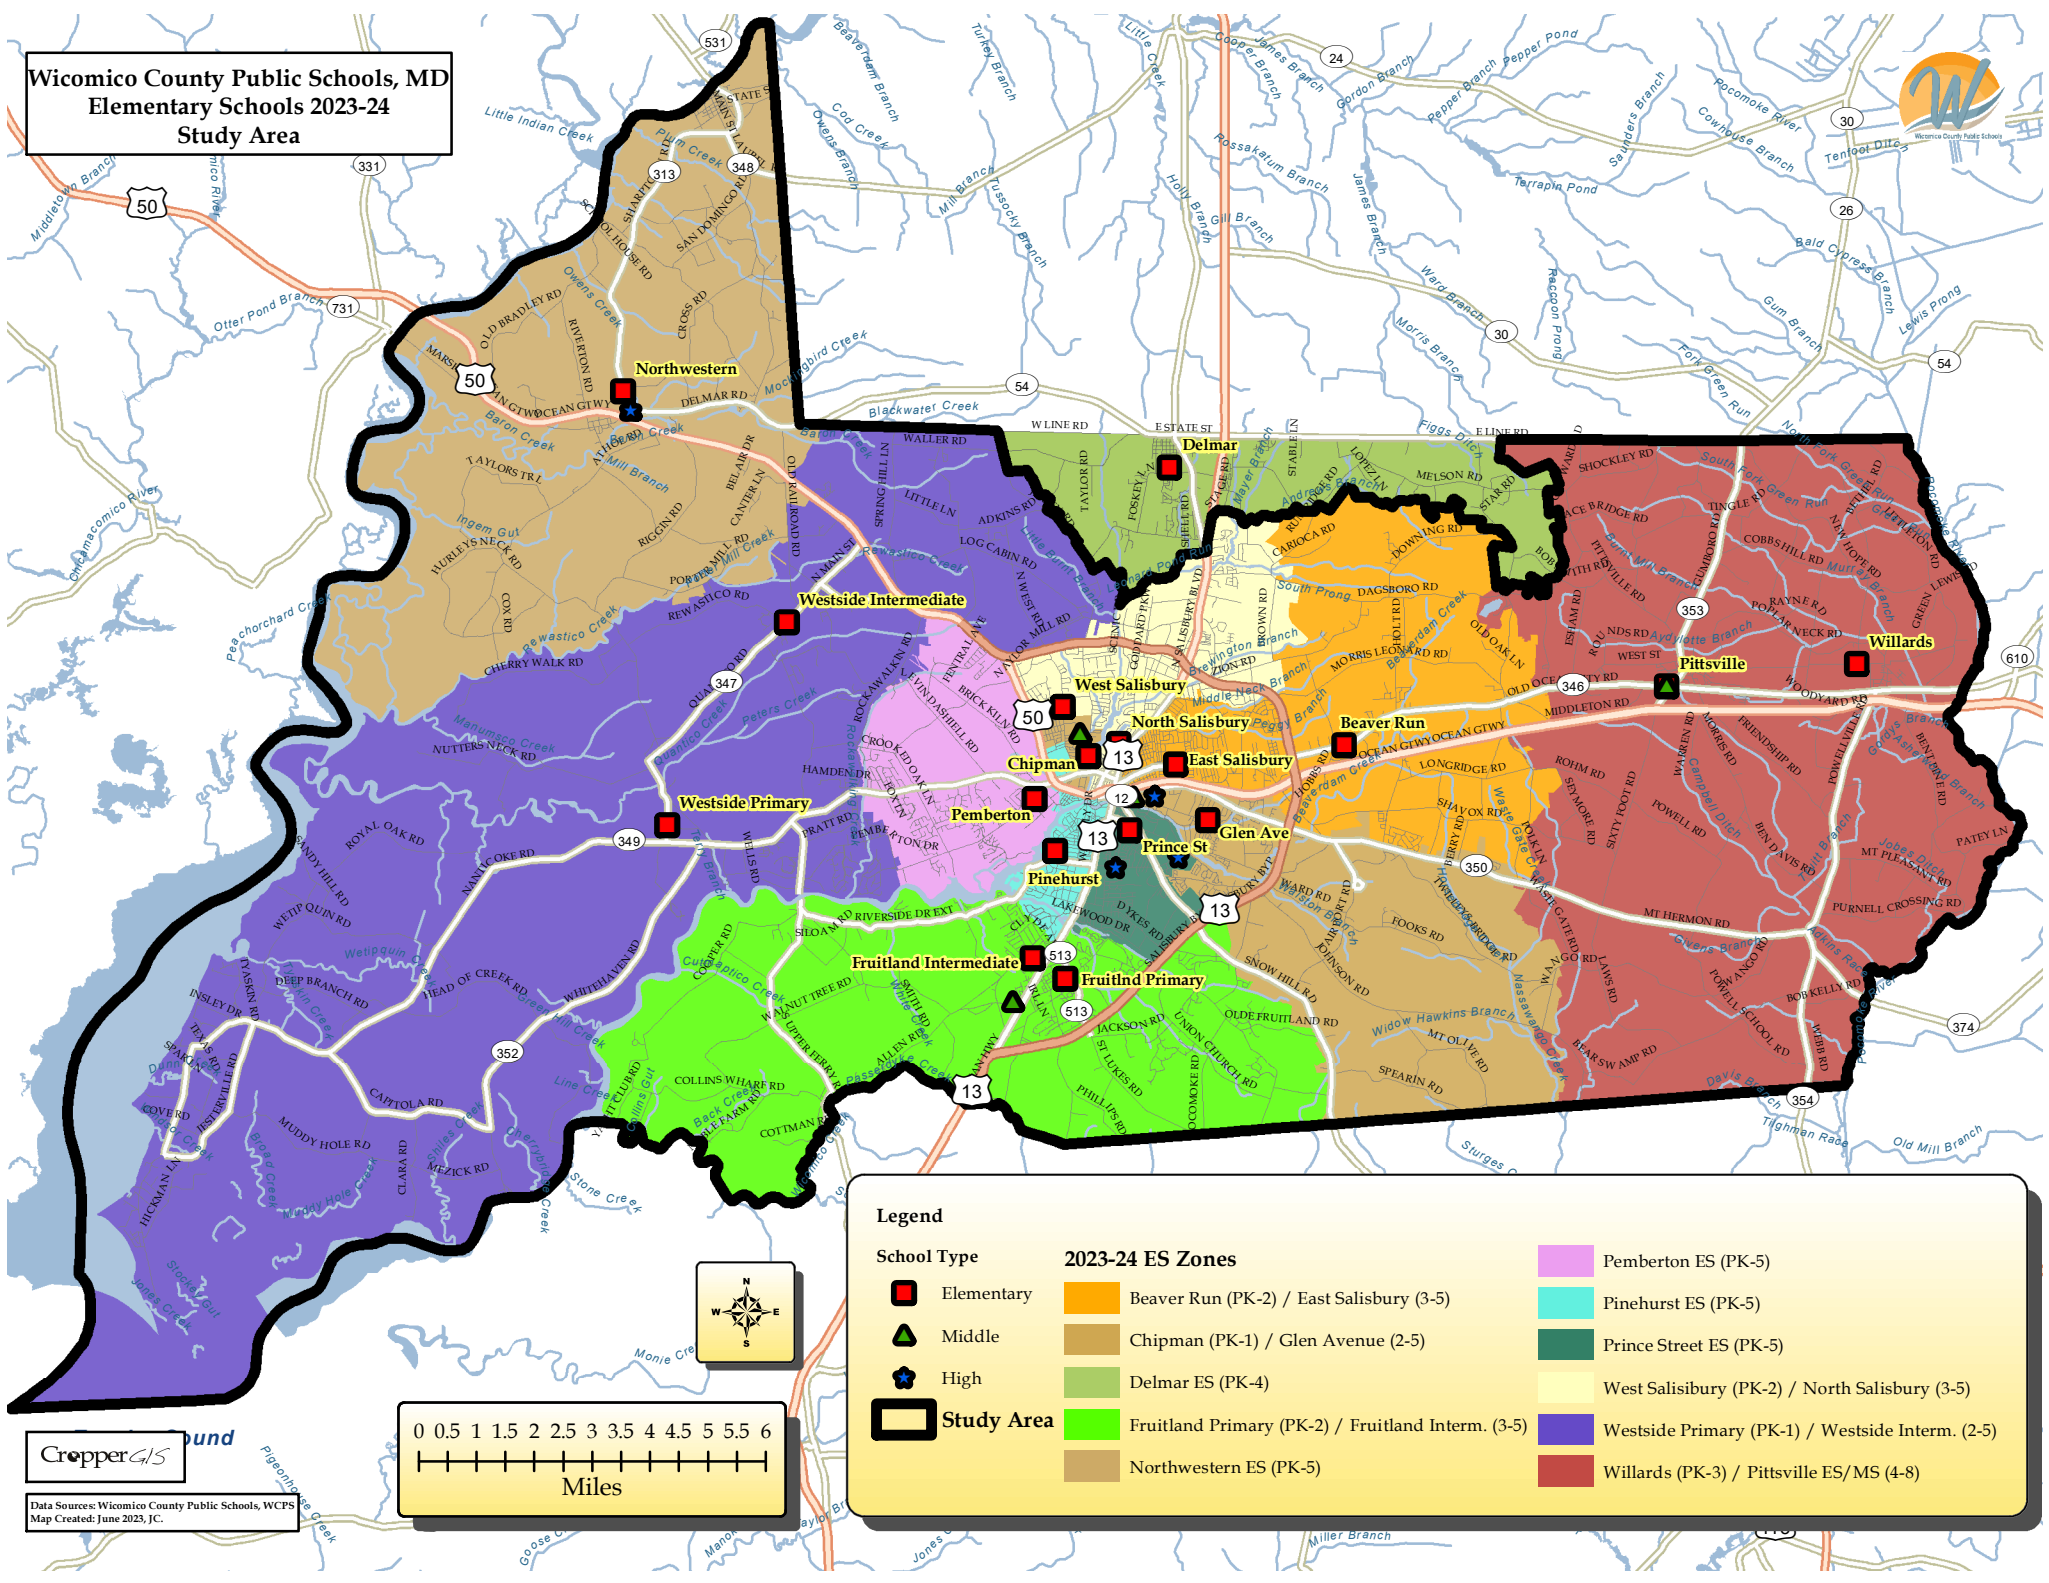

Wicomico County Public Schools, MD
Elementary Schools 2023-24
Study Area

Legend

School Type	2023-24 ES Zones	
Elementary	Beaver Run (PK-2) / East Salisbury (3-5)	Pemberton ES (PK-5)
Middle	Chipman (PK-1) / Glen Avenue (2-5)	Pinehurst ES (PK-5)
High	Delmar ES (PK-4)	Prince Street ES (PK-5)
Study Area	West Salisbury (PK-2) / North Salisbury (3-5)	Westside Primary (PK-1) / Westside Intern. (2-5)
	Fruitland Primary (PK-2) / Fruitland Intern. (3-5)	Willards (PK-3) / Pittsville ES/MS (4-8)
	Northwestern ES (PK-5)	