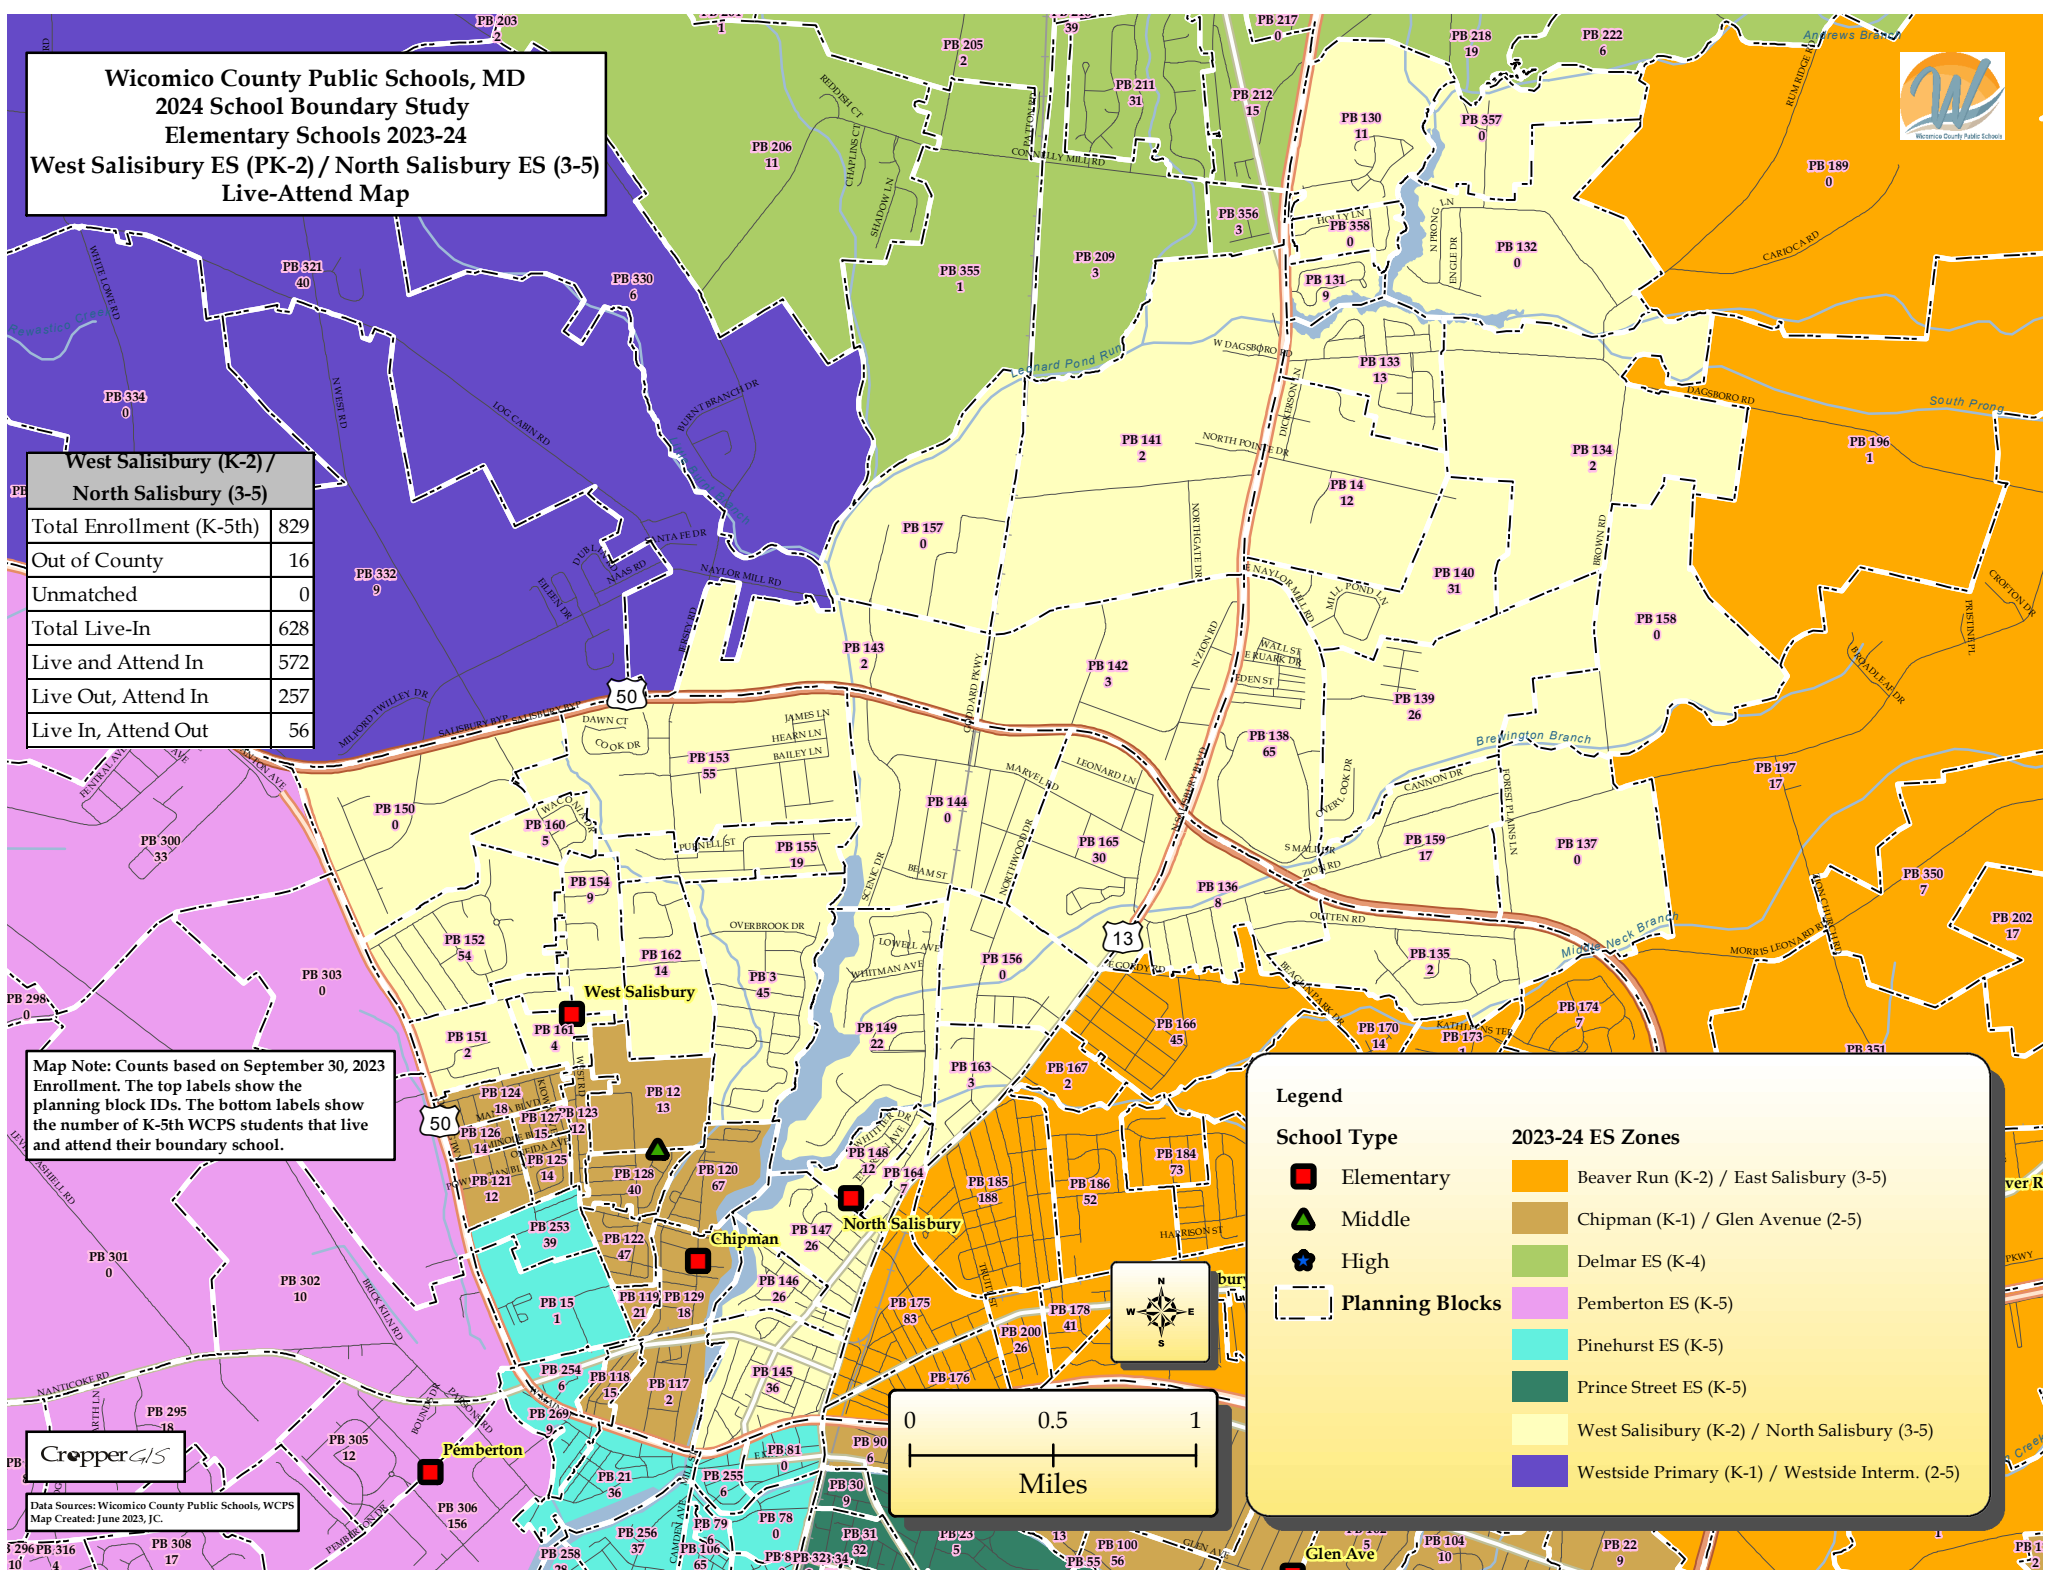

Wicomico County Public Schools, MD
2024 School Boundary Study
Elementary Schools 2023-24
West Salisbury ES (PK-2) / North Salisbury ES (3-5)
Live-Attend Map

West Salisbury (K-2) / North Salisbury (3-5)	
Total Enrollment (K-5th)	829
Out of County	16
Unmatched	0
Total Live-In	628
Live and Attend In	572
Live Out, Attend In	257
Live In, Attend Out	56

Map Note: Counts based on September 30, 2023 Enrollment. The top labels show the planning block IDs. The bottom labels show the number of K-5th WCPS students that live and attend their boundary school.

Legend

School Type

- Elementary
- Middle
- High

2023-24 ES Zones

- Beaver Run (K-2) / East Salisbury (3-5)
- Chipman (K-1) / Glen Avenue (2-5)
- Delmar ES (K-4)
- Pemberton ES (K-5)
- Pinehurst ES (K-5)
- Prince Street ES (K-5)
- West Salisbury (K-2) / North Salisbury (3-5)
- Westside Primary (K-1) / Westside Intern. (2-5)