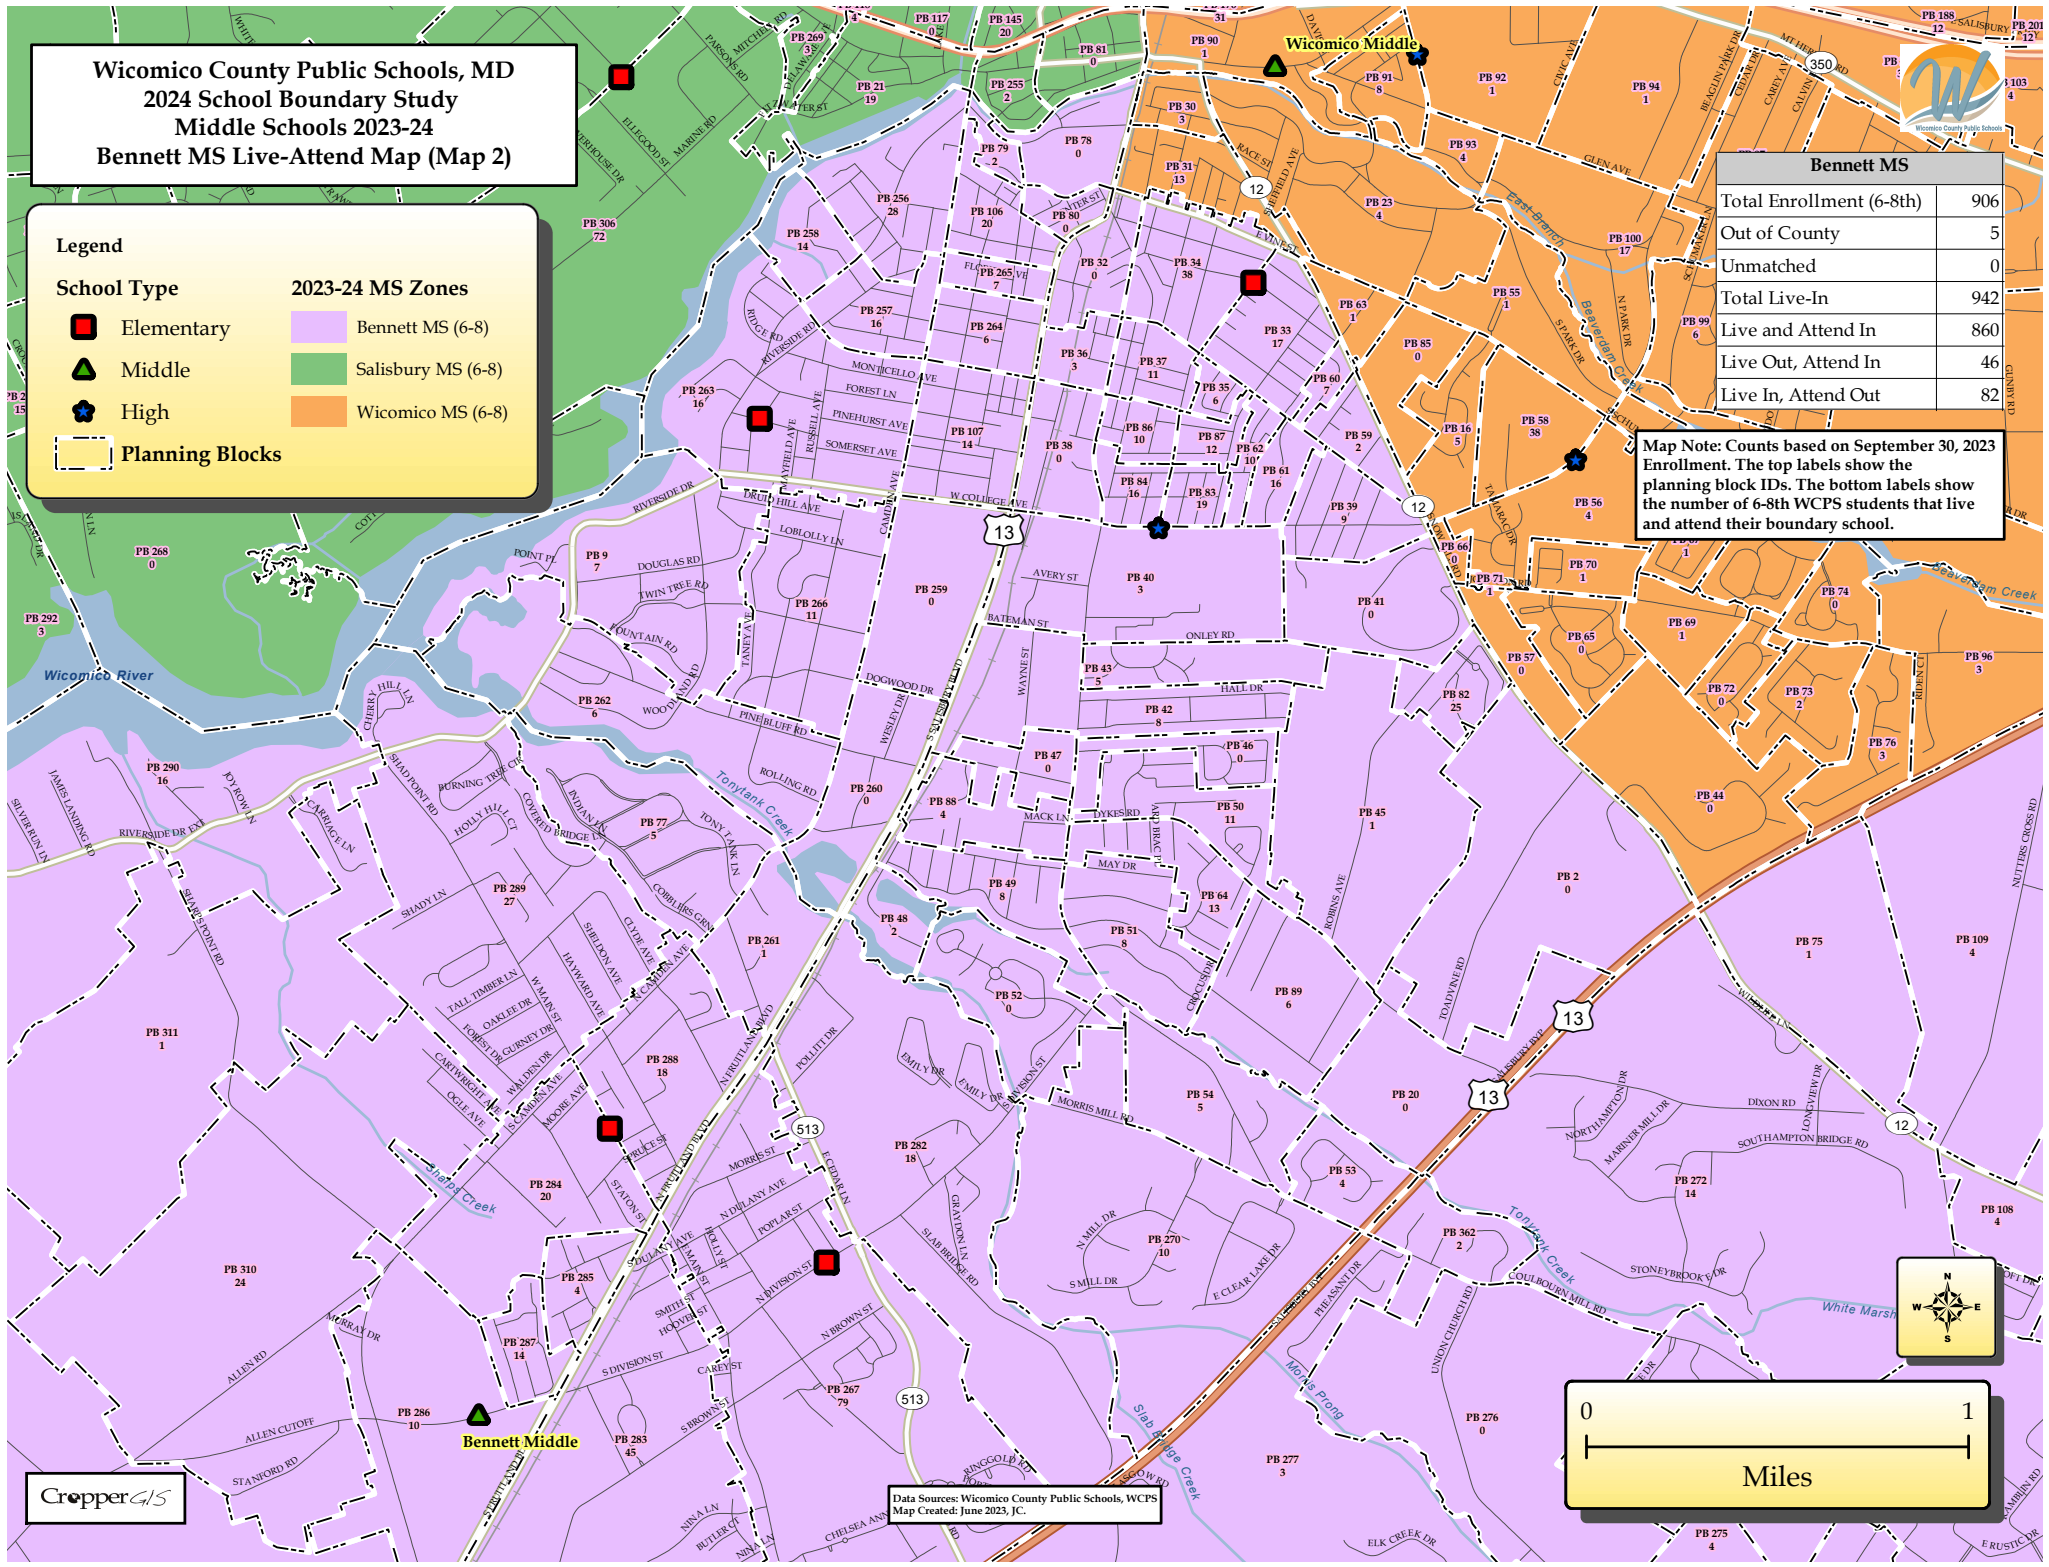

Wicomico County Public Schools, MD
2024 School Boundary Study
Middle Schools 2023-24
Bennett MS Live-Attend Map (Map 2)

Legend

1. **School Type**
2. Elementary
   - Middle
   - High
   - Planning Blocks
3. **2023-24 MS Zones**
4. Bennett MS (6-8)
   - Salisbury MS (6-8)
   - Wicomico MS (6-8)

Bennett MS	
Total Enrollment (6-8th)	906
Out of County	5
Unmatched	0
Total Live-In	942
Live and Attend In	860
Live Out, Attend In	46
Live In, Attend Out	82

Map Note: Counts based on September 30, 2023 Enrollment. The top labels show the planning block IDs. The bottom labels show the number of 6-8th WCPSS students that live and attend their boundary school.

Data Sources: Wicomico County Public Schools, WCPSS
Map Created: June 2023, J.C.