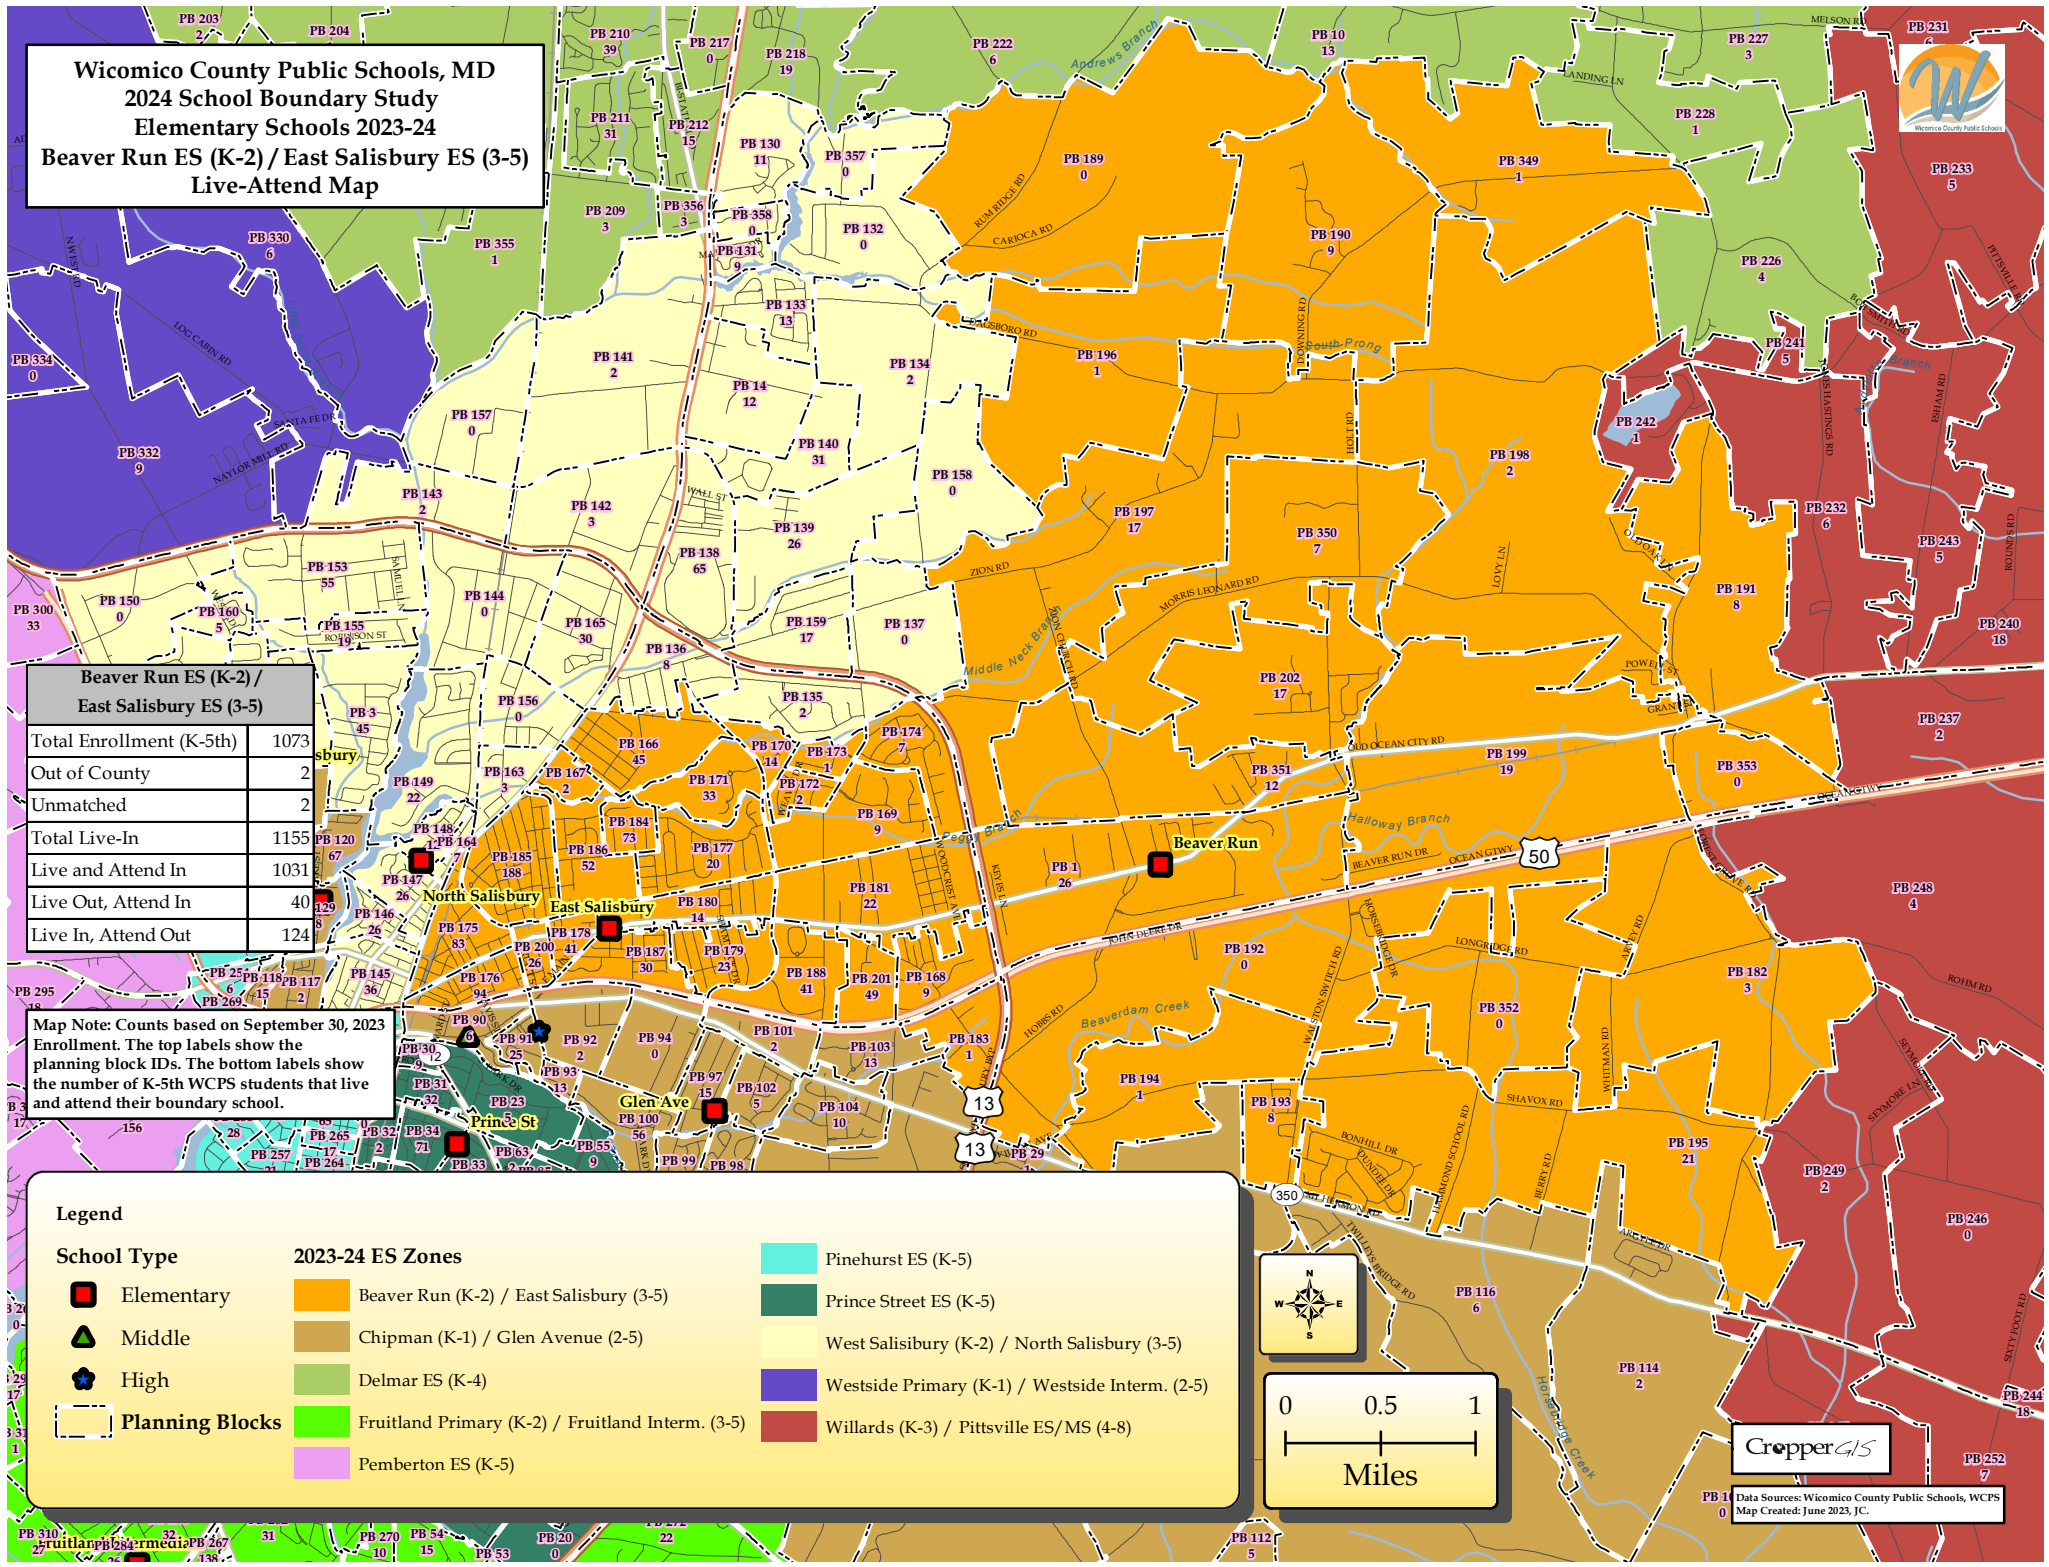

Wicomico County Public Schools, MD
2024 School Boundary Study
Elementary Schools 2023-24
Beaver Run ES (K-2) / East Salisbury ES (3-5)
Live-Attend Map

Beaver Run ES (K-2) / East Salisbury ES (3-5)	
Total Enrollment (K-5th)	1073
Out of County	2
Unmatched	2
Total Live-In	1155
Live and Attend In	1031
Live Out, Attend In	40
Live In, Attend Out	124

Map Note: Counts based on September 30, 2023 Enrollment. The top labels show the planning block IDs. The bottom labels show the number of K-5th WCPS students that live and attend their boundary school.

Legend

Elementary	2023-24 ES Zones	Pinehurst ES (K-5)
Middle	Beaver Run (K-2) / East Salisbury (3-5)	Prince Street ES (K-5)
High	Chipman (K-1) / Glen Avenue (2-5)	West Salisbury (K-2) / North Salisbury (3-5)
Planning Blocks	Delmar ES (K-4)	Westside Primary (K-1) / Westside Intern. (2-5)
	Fruitland Primary (K-2) / Fruitland Intern. (3-5)	Willards (K-3) / Pittsville ES/MS (4-8)
	Pemberton ES (K-5)	

CropperGIS

Map 11 Data Sources: Wicomico County Public Schools, WCPS
Map Created: June 2023, J.C.