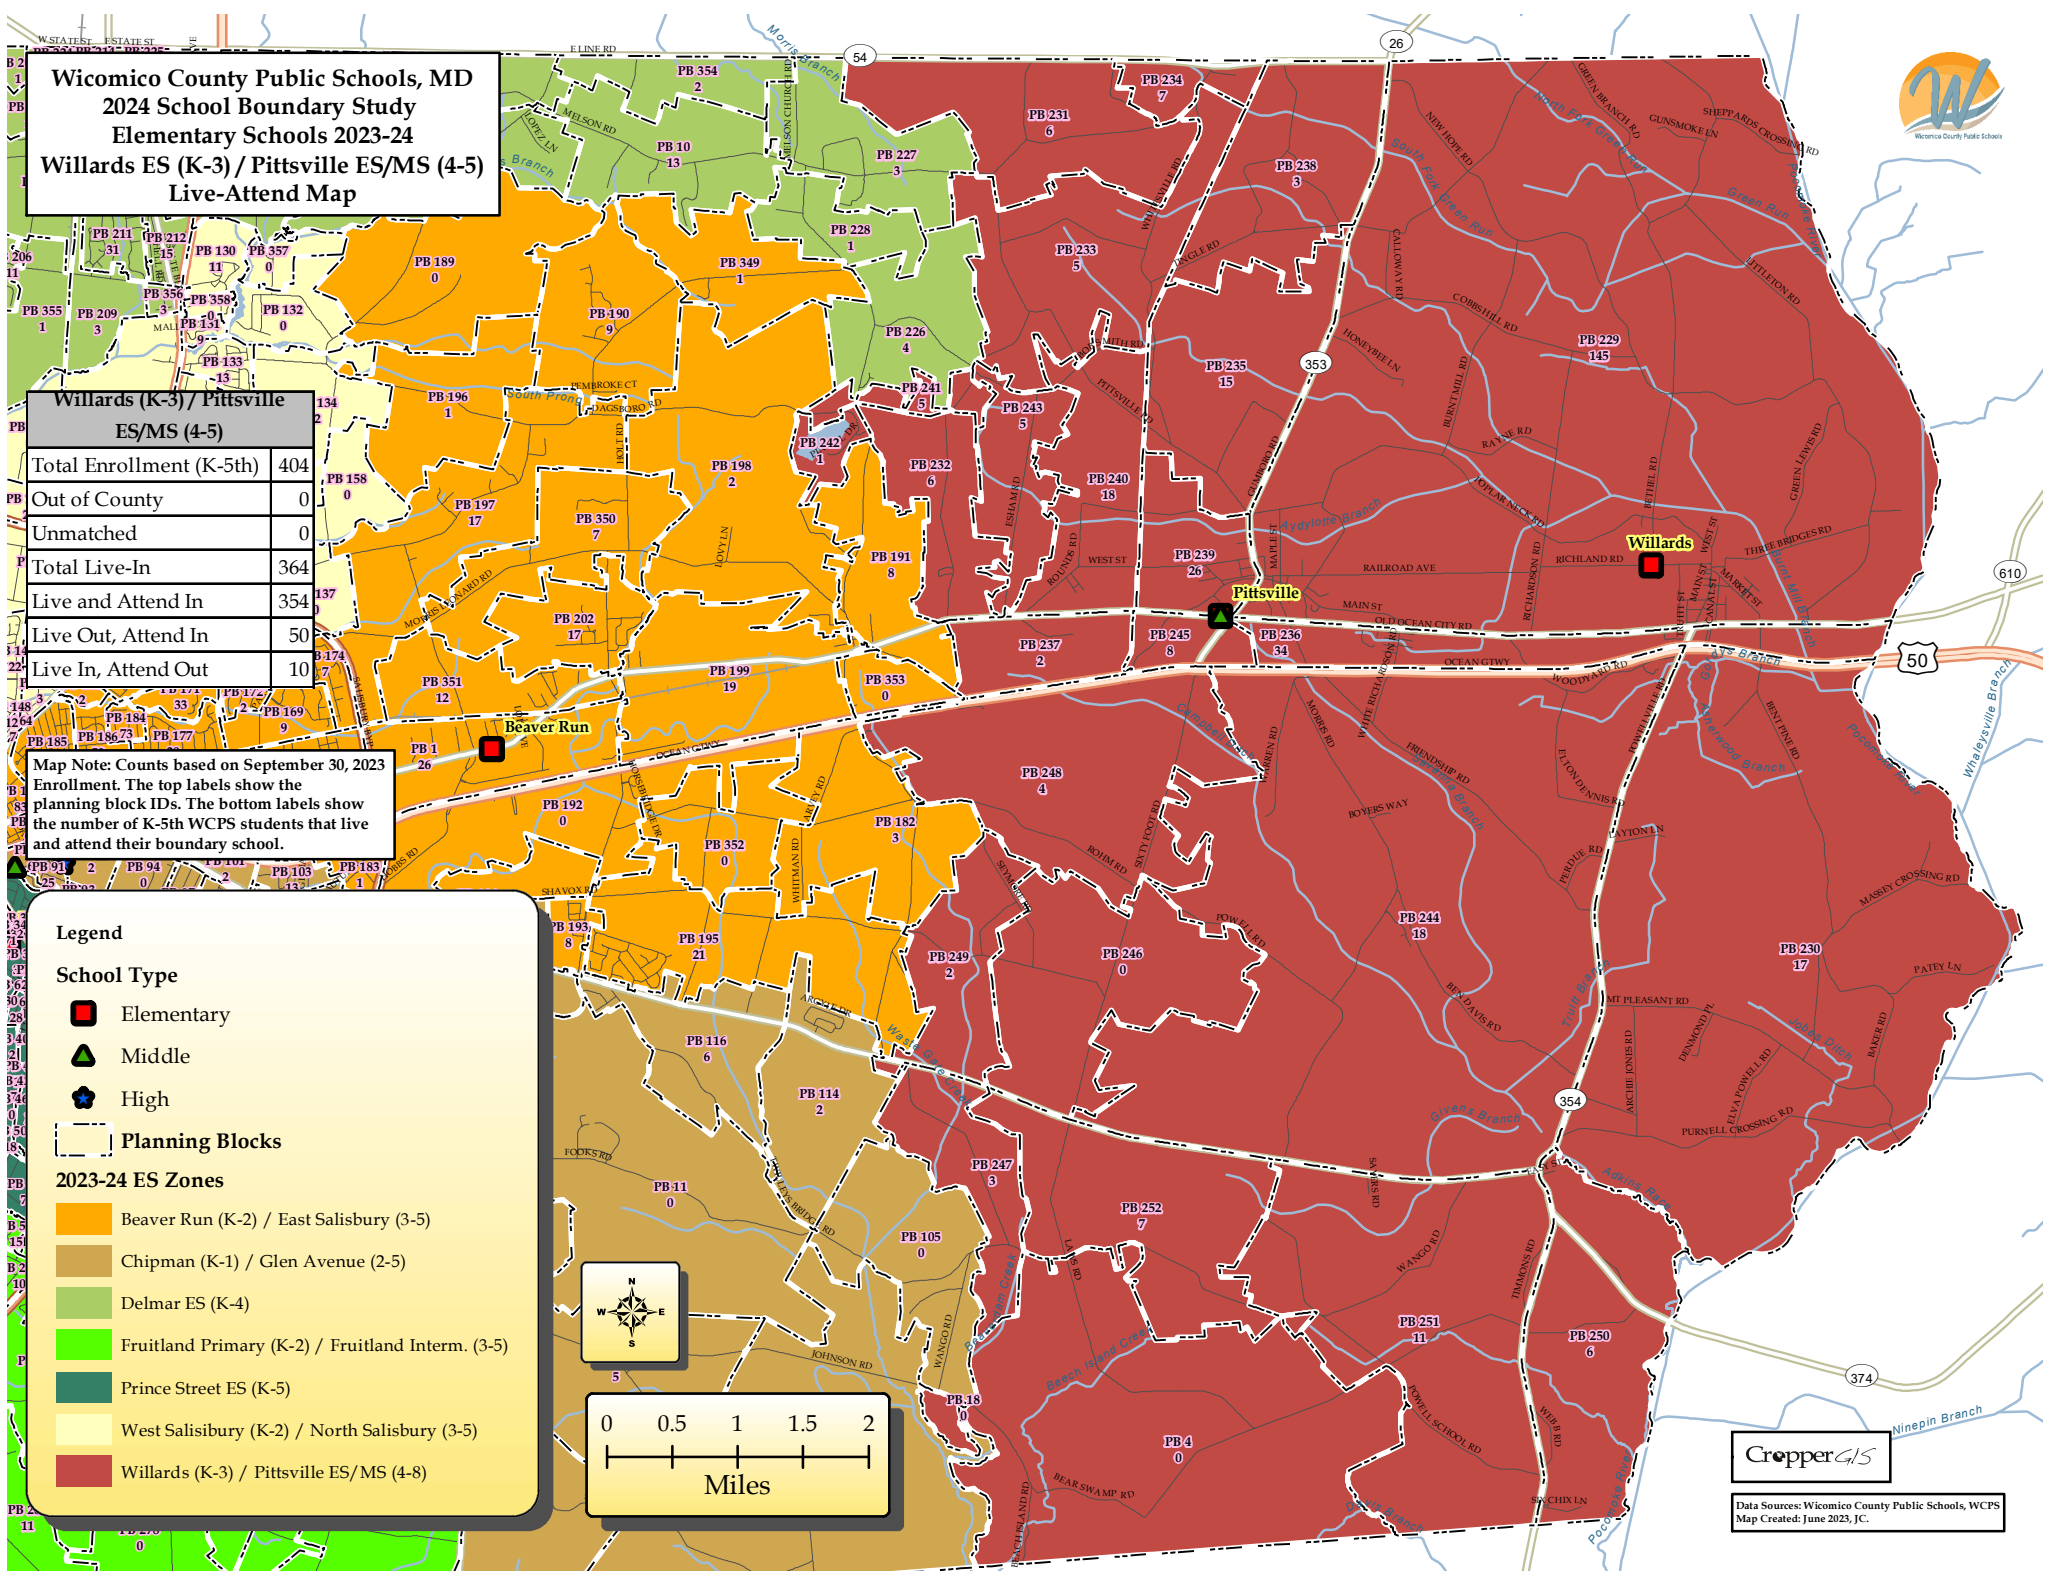

Wicomico County Public Schools, MD
2024 School Boundary Study
Elementary Schools 2023-24
Willards ES (K-3) / Pittsville ES/MS (4-5)
Live-Attend Map

Willards (K-3) / Pittsville ES/MS (4-5)	
Total Enrollment (K-5th)	404
Out of County	0
Unmatched	0
Total Live-In	364
Live and Attend In	354
Live Out, Attend In	50
Live In, Attend Out	10

Map Note: Counts based on September 30, 2023 Enrollment. The top labels show the planning block IDs. The bottom labels show the number of K-5th WCPs students that live and attend their boundary school.

1. **Legend**
2. Elementary
   - Middle
   - High
   - Planning Blocks

1. **2023-24 ES Zones**
2. Beaver Run (K-2) / East Salisbury (3-5)
   - Chipman (K-1) / Glen Avenue (2-5)
   - Delmar ES (K-4)
   - Fruitland Primary (K-2) / Fruitland Intern. (3-5)
   - Prince Street ES (K-5)
   - West Salisbury (K-2) / North Salisbury (3-5)
   - Willards (K-3) / Pittsville ES/MS (4-8)

CropperGIS

Data Sources: Wicomico County Public Schools, WCPs
Map Created: June 2023, J.C.