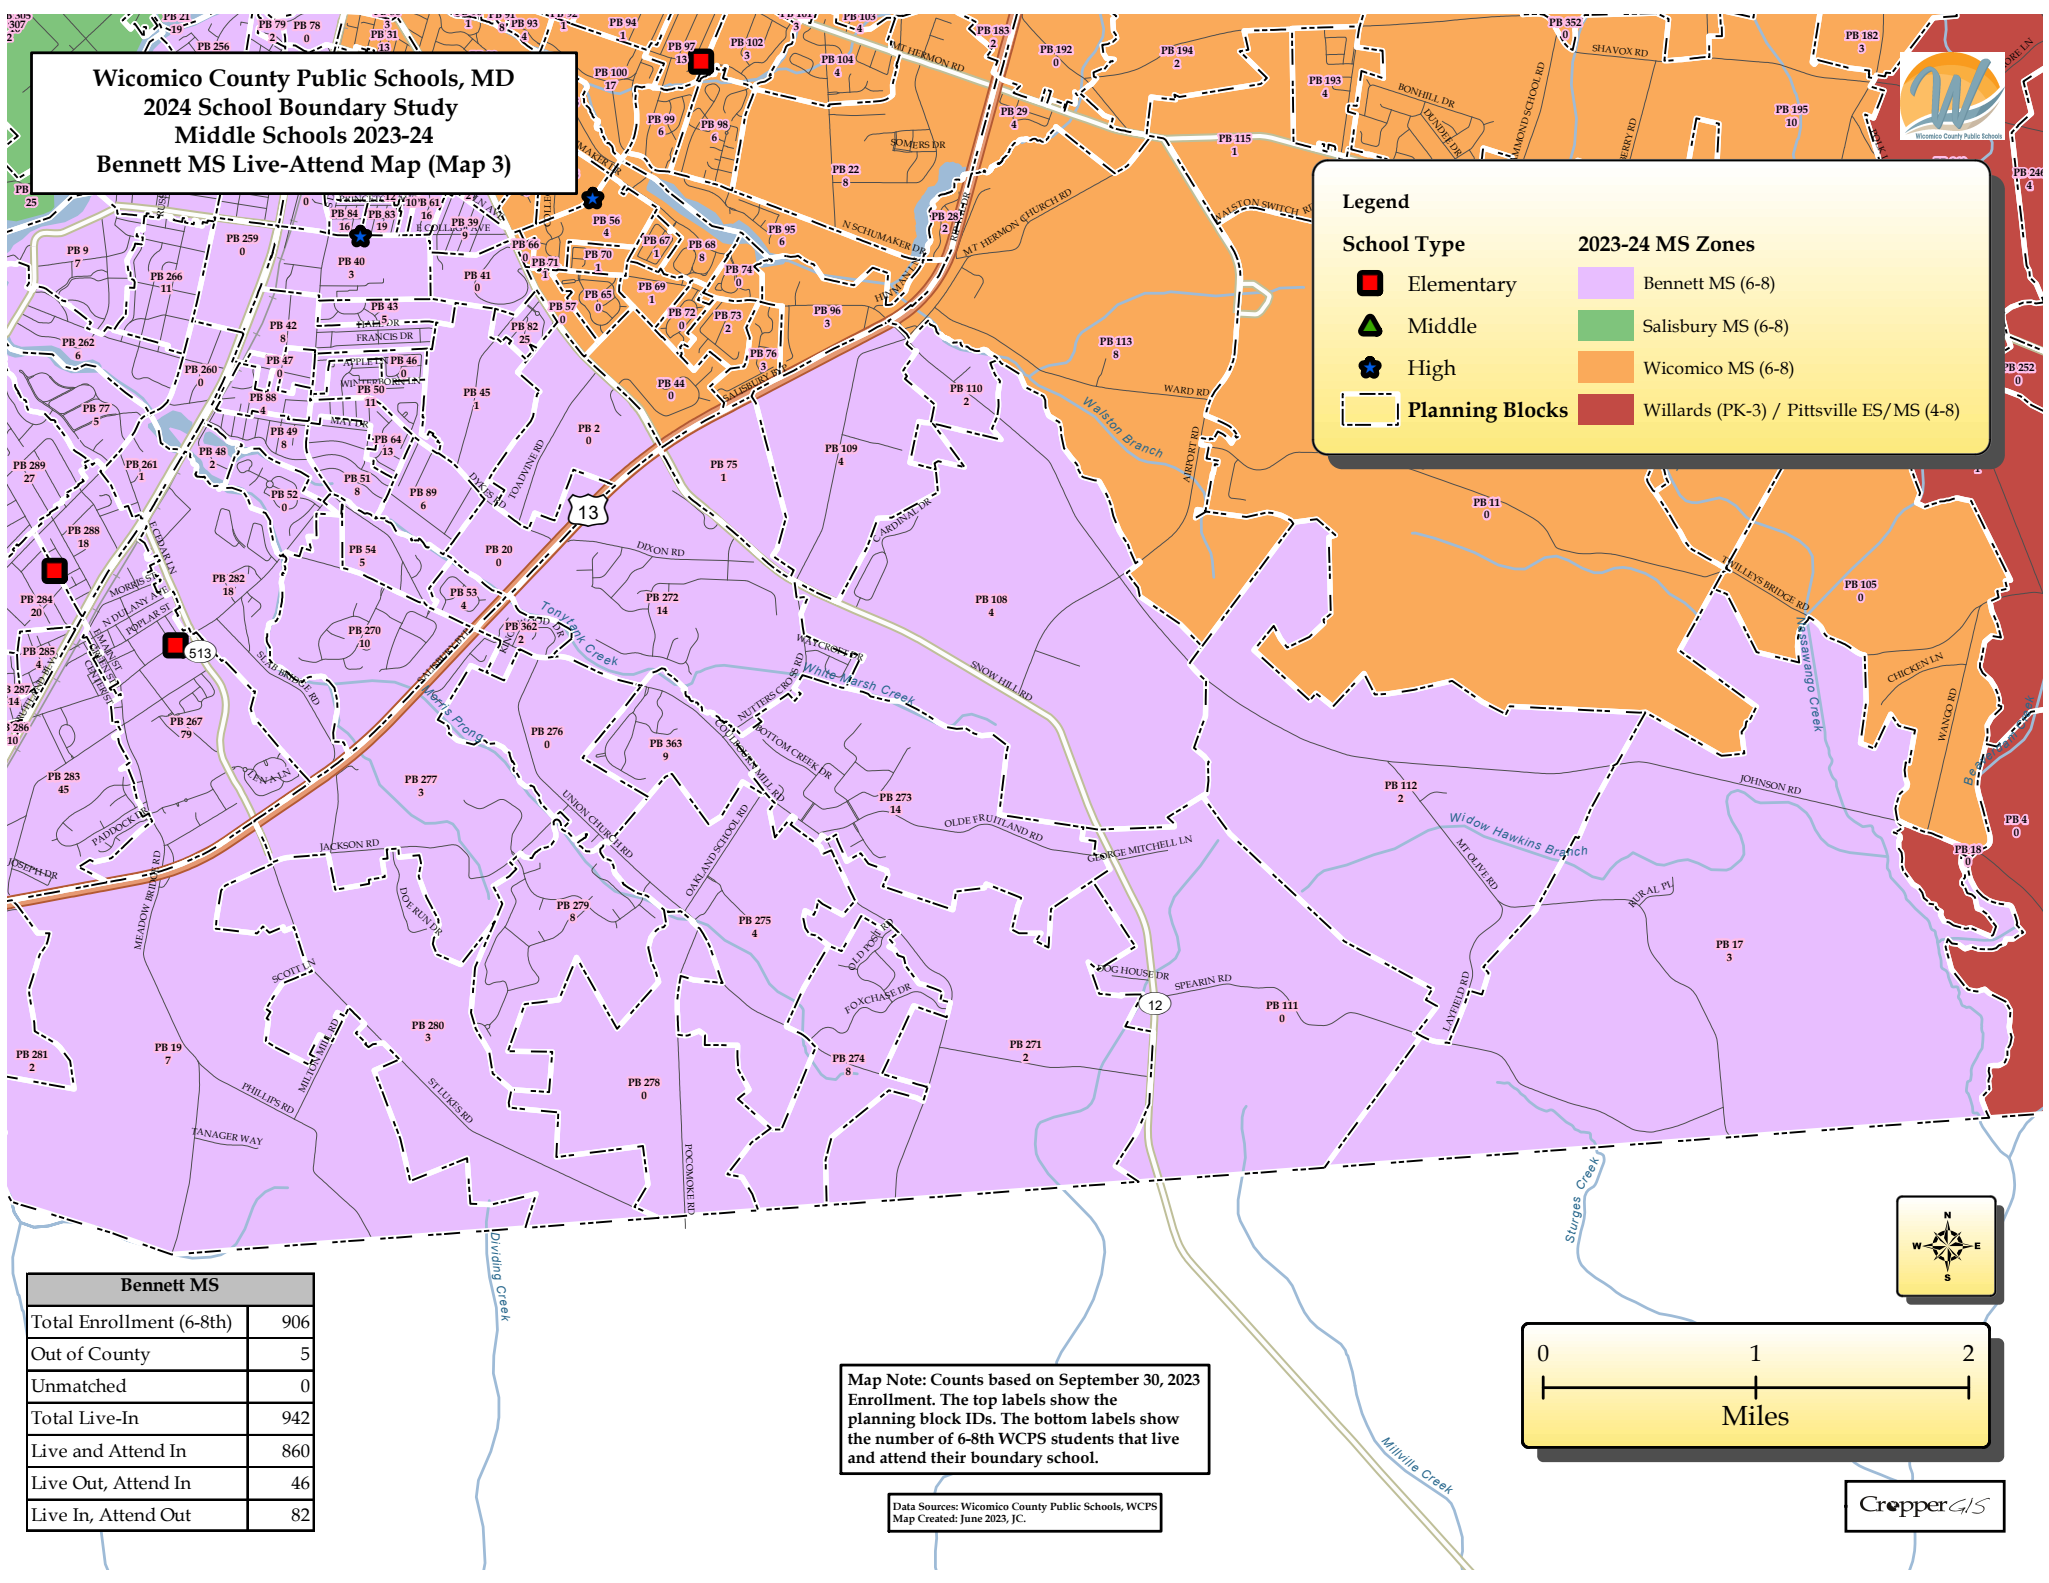

Wicomico County Public Schools, MD
2024 School Boundary Study
Middle Schools 2023-24
Bennett MS Live-Attend Map (Map 3)

Legend

School Type

- Elementary
- ▲ Middle
- ★ High
- Planning Blocks

2023-24 MS Zones

- Bennett MS (6-8)
- Salisbury MS (6-8)
- Wicomico MS (6-8)
- Willards (PK-3) / Pittsville ES/MS (4-8)

Bennett MS	
Total Enrollment (6-8th)	906
Out of County	5
Unmatched	0
Total Live-In	942
Live and Attend In	860
Live Out, Attend In	46
Live In, Attend Out	82

Map Note: Counts based on September 30, 2023 Enrollment. The top labels show the planning block IDs. The bottom labels show the number of 6-8th WCPs students that live and attend their boundary school.

Data Sources: Wicomico County Public Schools, WCPs
Map Created: June 2023, J.C.