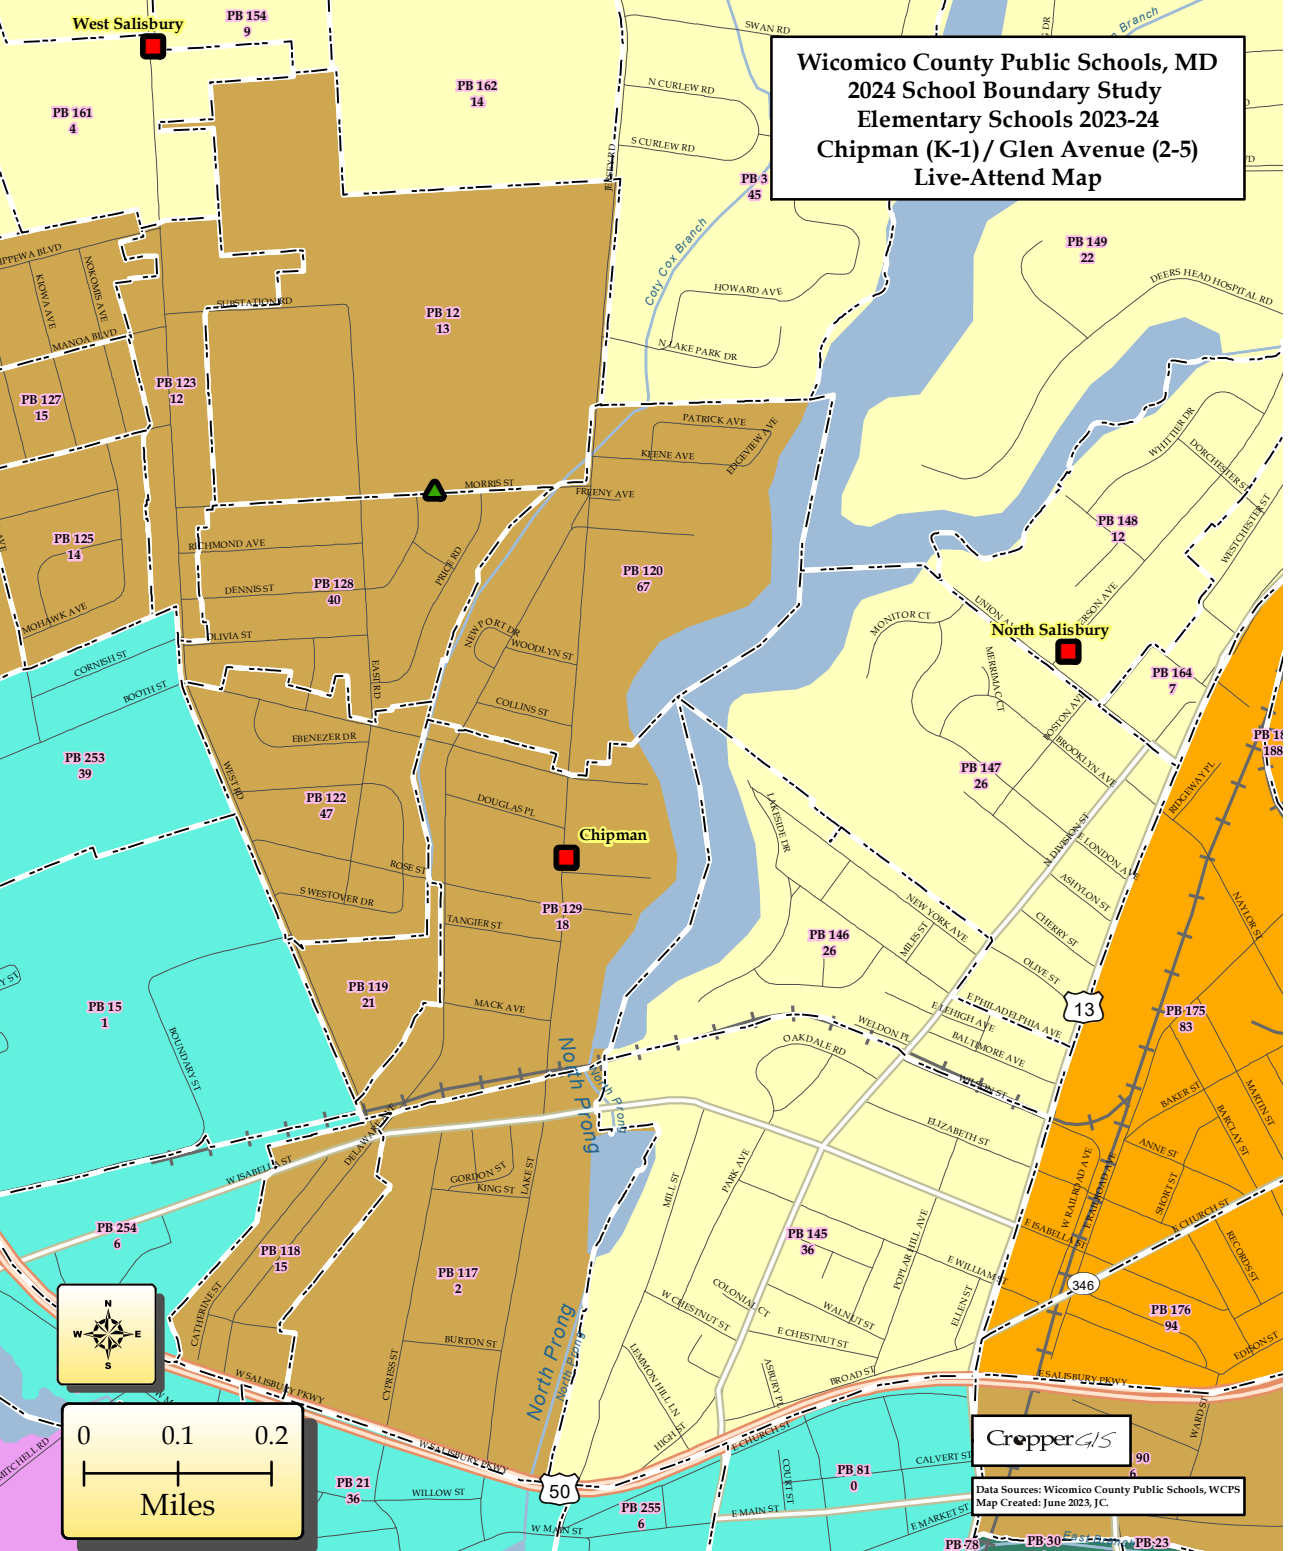

Wicomico County Public Schools, MD 2024 School Boundary Study Elementary Schools 2023-24 Chipman (K-1) / Glen Avenue (2-5) Live-Attend Map

Chipman ES (K-1) / Glen Avenue ES (2-5)	
Total Enrollment (K-5th)	597
Out of County	0
Unmatched	0
Total Live-In	636
Live and Attend In	1
Live Out, Attend In	20
Live In, Attend Out	78

Map Note: Counts based on September 30, 2023 Enrollment. The top labels show the planning block IDs. The bottom labels show the number of K-5th WCPS students that live and attend their boundary school.

Legend

School Type

- Elementary
- ▲ Middle
- ★ High
- Planning Blocks

2023-24 ES Zones

- Beaver Run (K-2) / East Salisbury (3-5)
- Chipman (K-1) / Glen Avenue (2-5)
- Pemberton ES (K-5)
- Pinehurst ES (K-5)
- Prince Street ES (K-5)
- West Salisbury (K-2) / North Salisbury (3-5)

CropperGIS
Data Sources: Wicomico County Public Schools, WCPS
Map Created: June 2023, J.C.