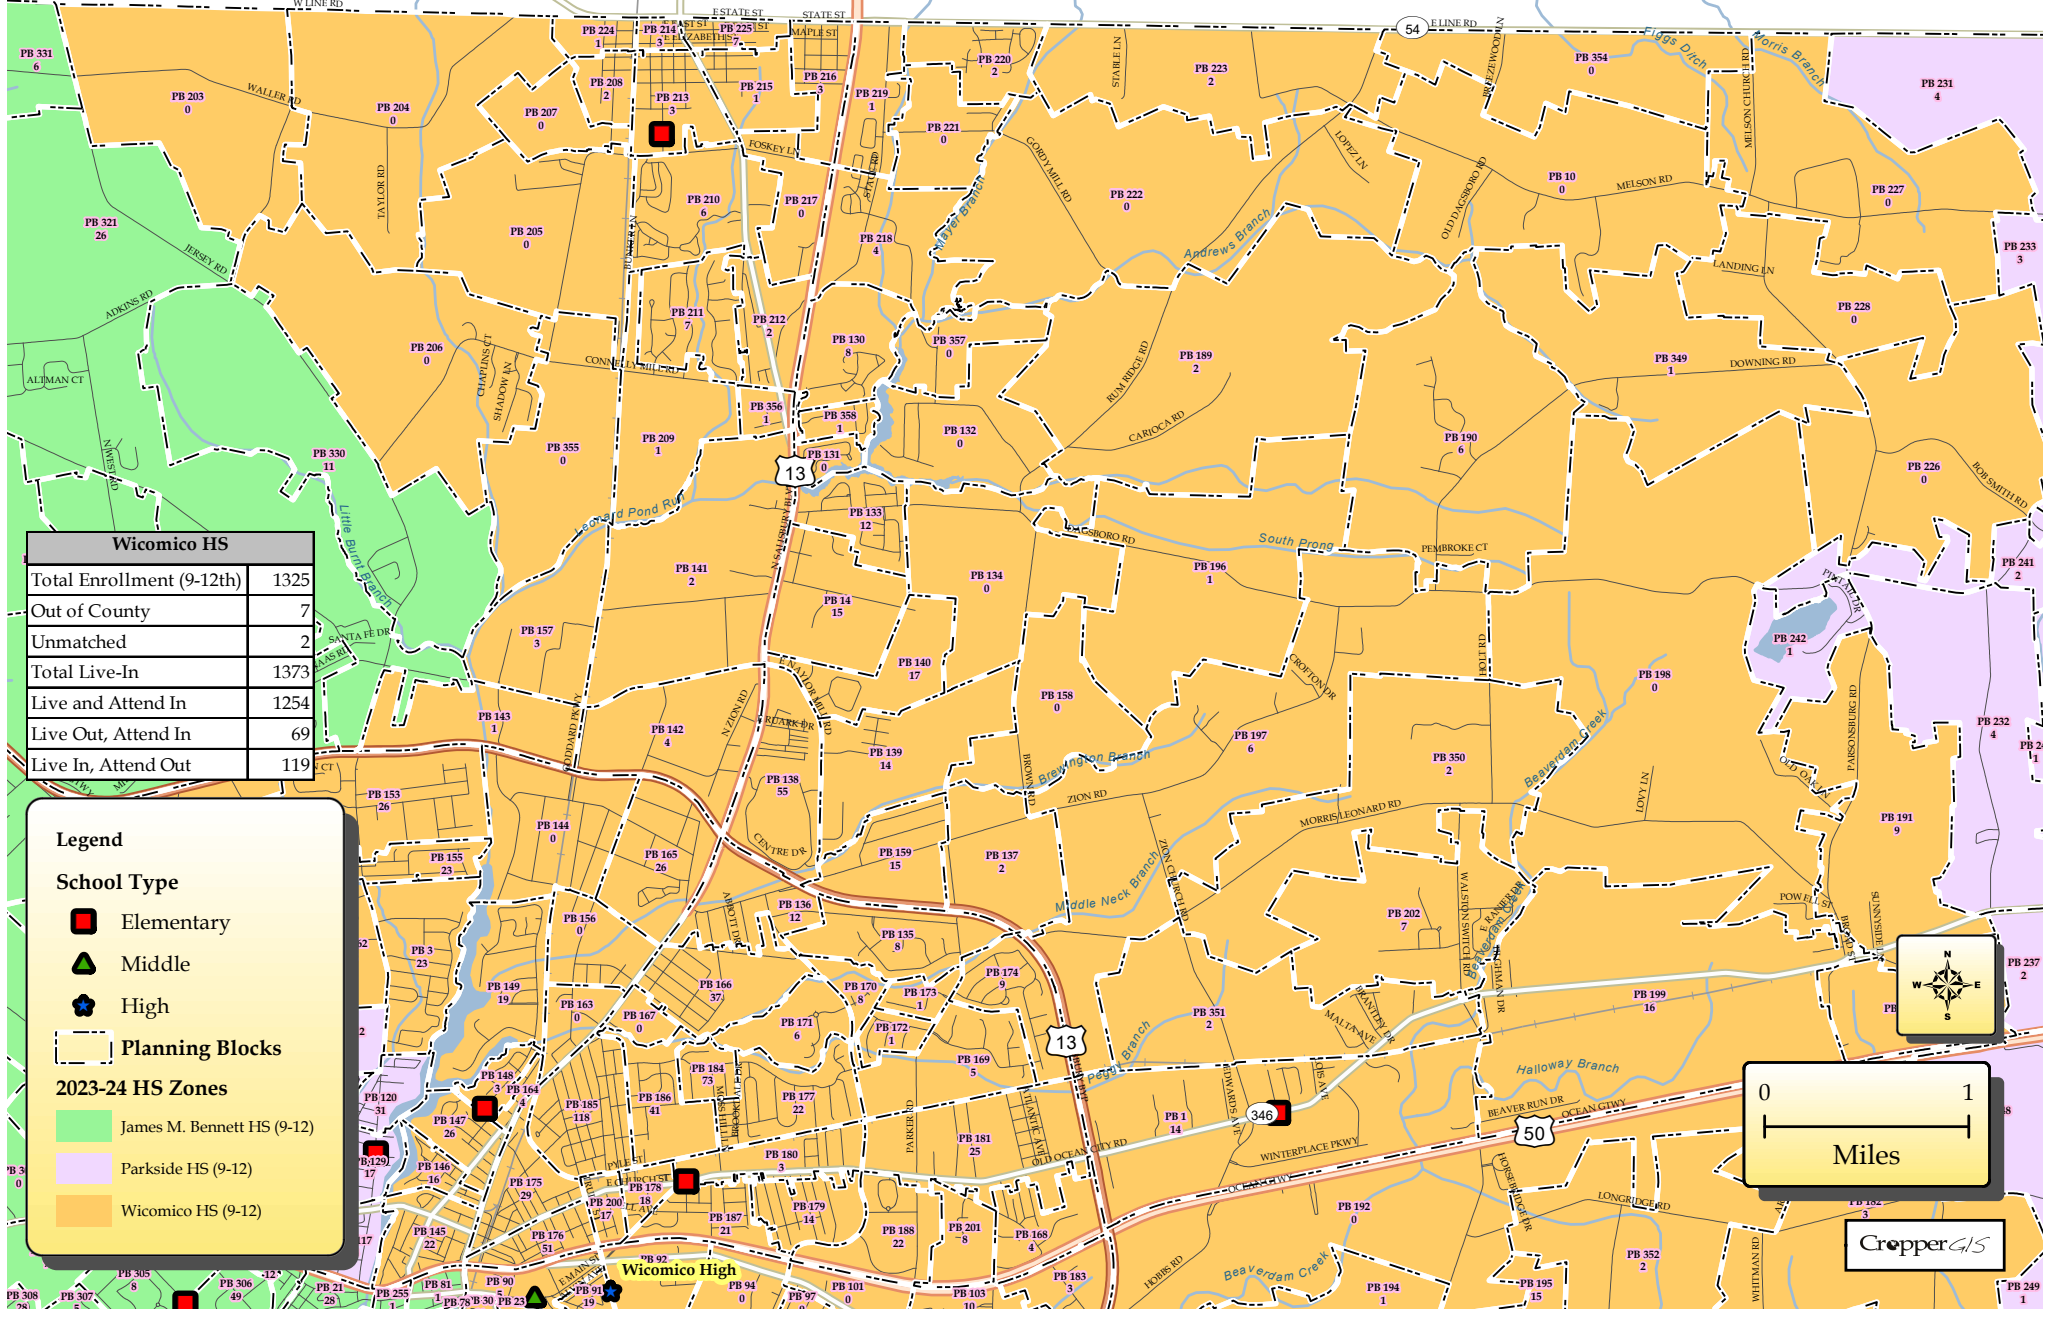

Data Sources: Wicomico County Public Schools, WCPS
 Map Created: June 2023, J.C.

Map Note: Counts based on September 30, 2023
 Enrollment. The top labels show the
 planning block IDs. The bottom labels show
 the number of 9-12th WCPS students that live
 and attend their boundary school.