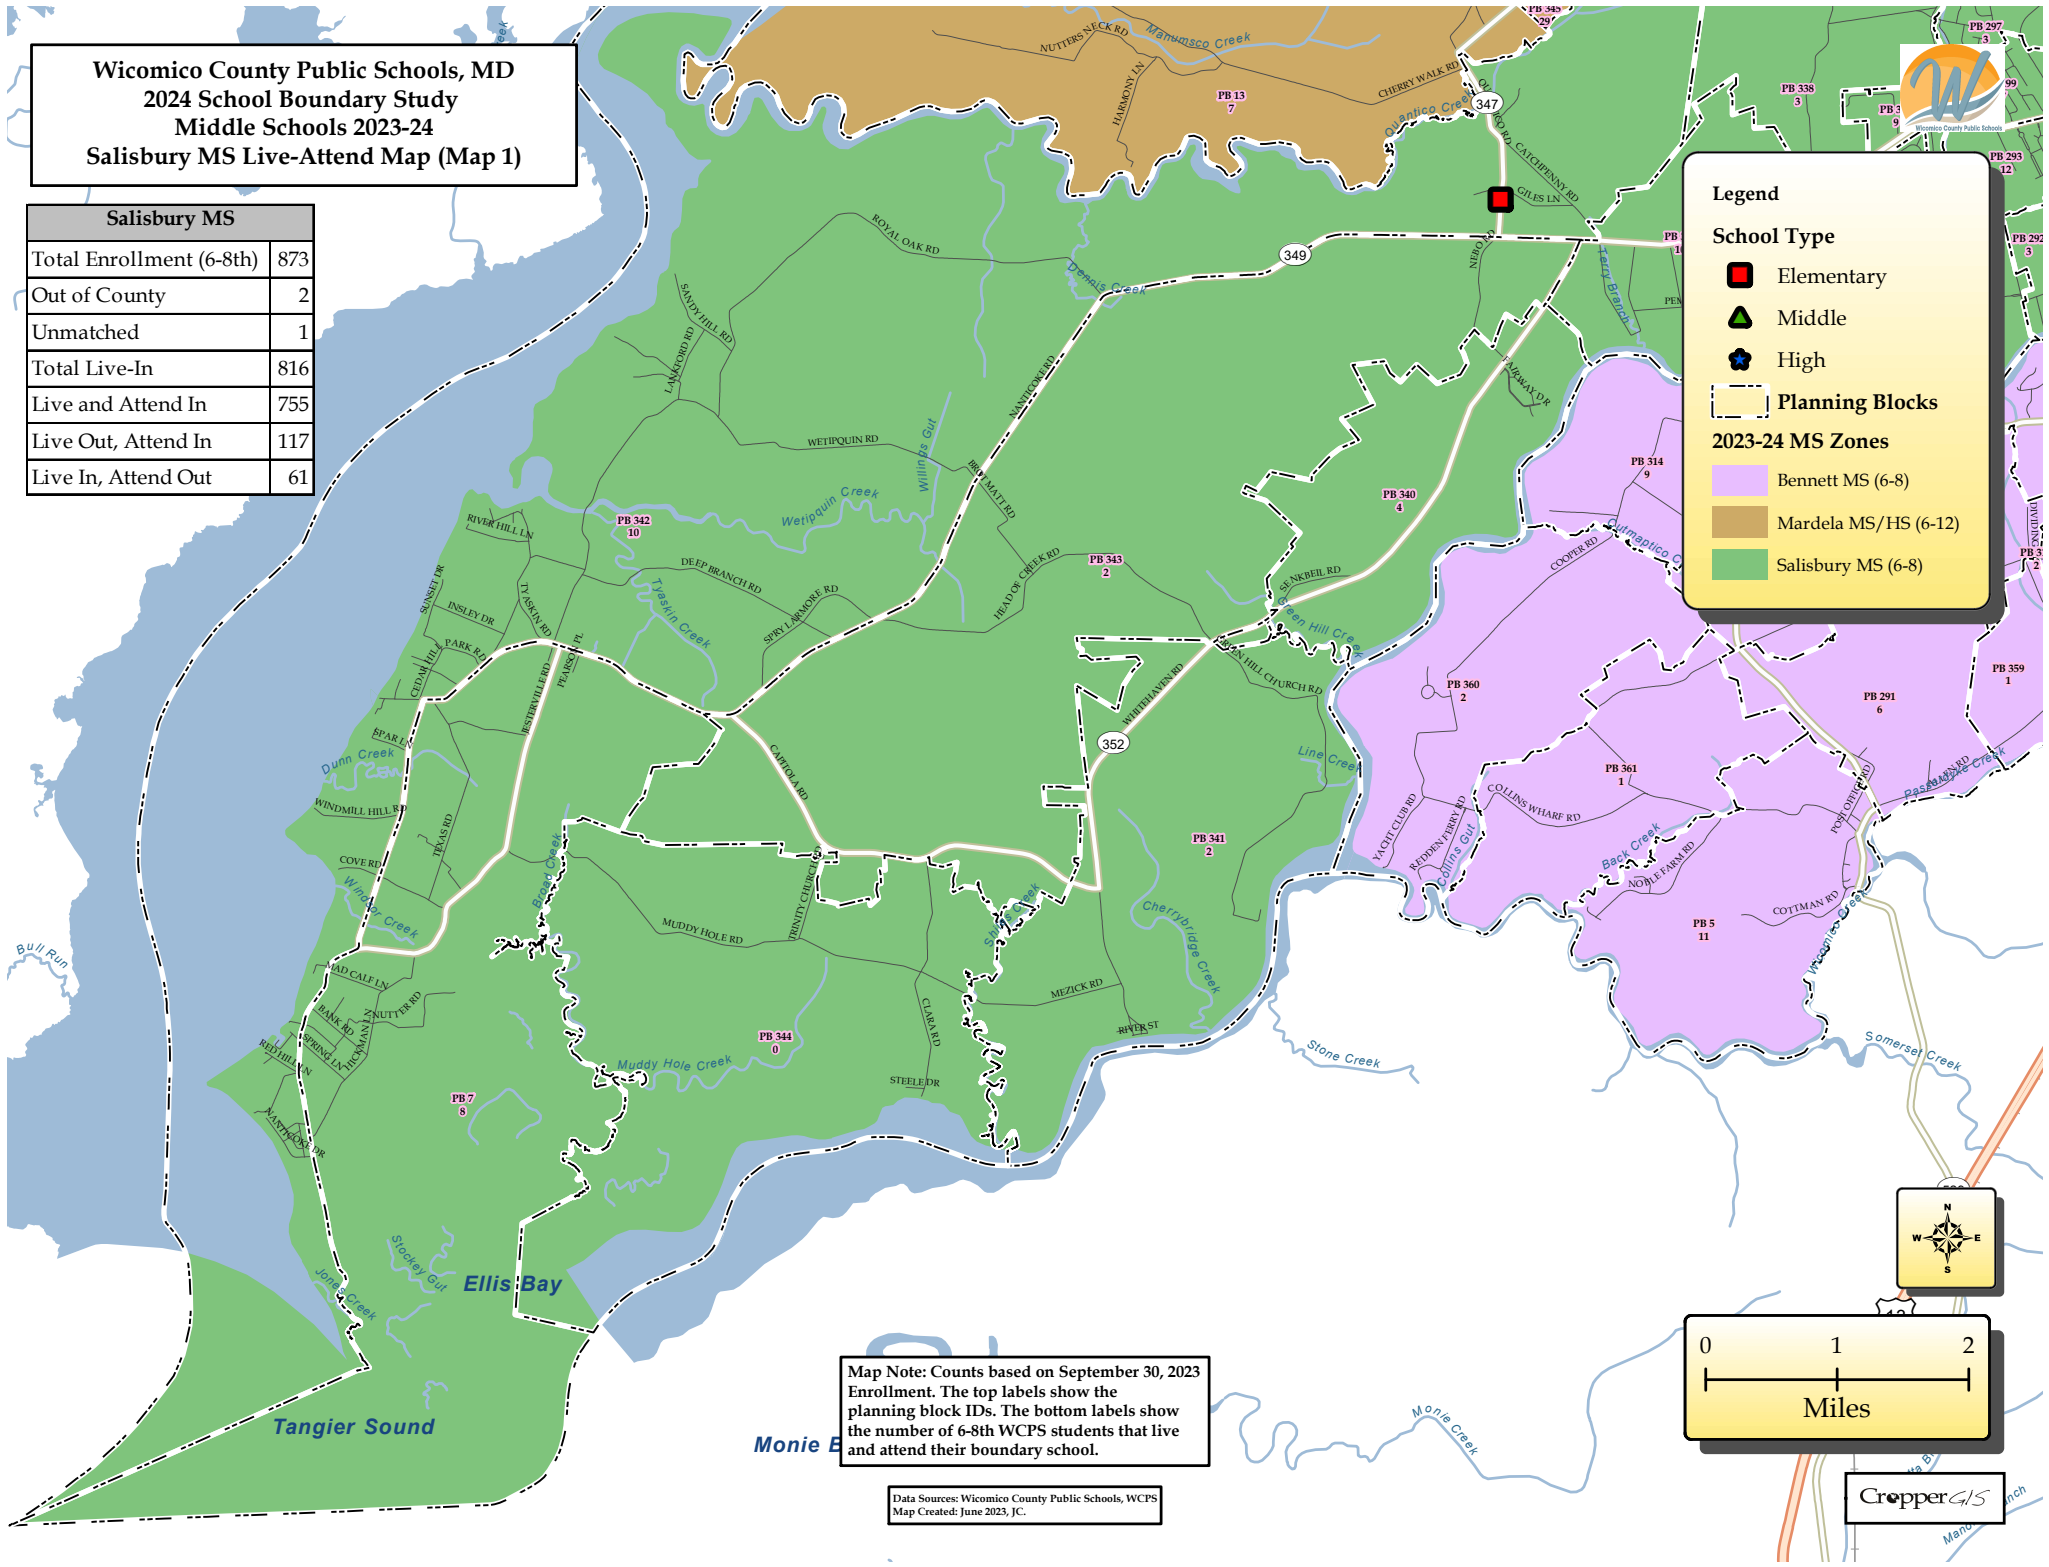

Planning Blocks

2023-24 MS Zones

- Bennett MS (6-8)
- Mardela MS/HS (6-12)
- Salisbury MS (6-8)

Map Note: Counts based on September 30, 2023 Enrollment. The top labels show the planning block IDs. The bottom labels show the number of 6-8th WCPS students that live and attend their boundary school.