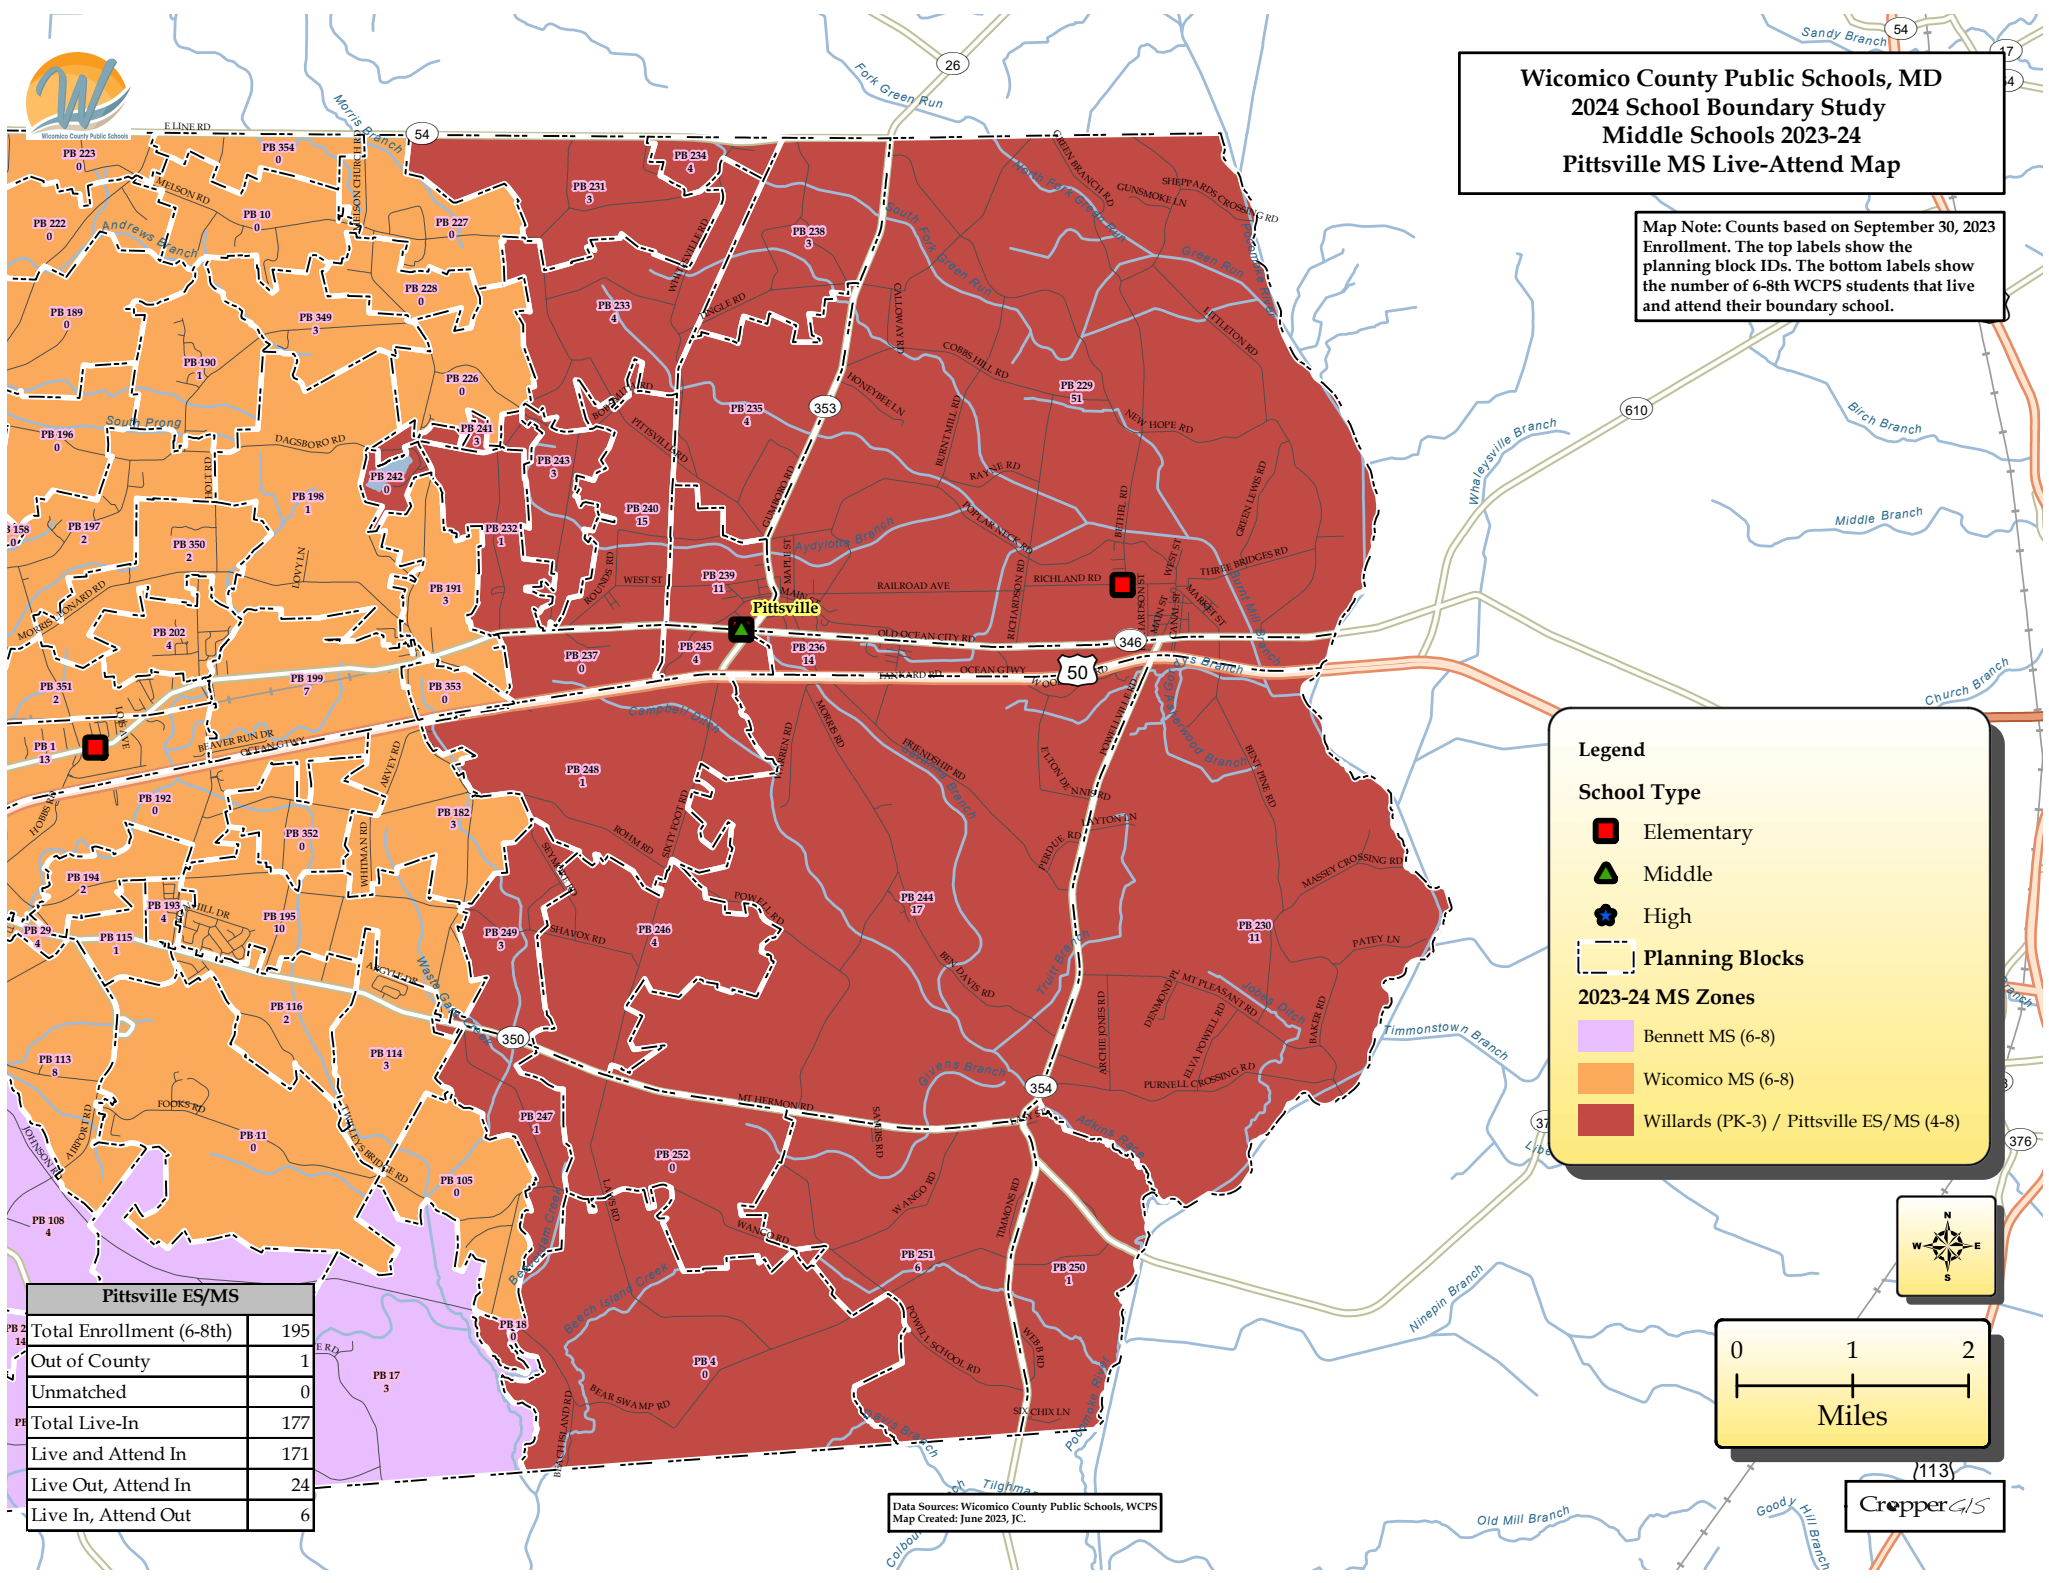

2023-24 MS Zones

- Mardela MS/HS (6-12)
- Salisbury MS (6-8)
- Wicomico MS (6-8)

Wicomico County Public Schools, MD
2024 School Boundary Study
Middle Schools 2023-24
Pittsville MS Live-Attend Map

Map Note: Counts based on September 30, 2023 Enrollment. The top labels show the planning block IDs. The bottom labels show the number of 6-8th WCPS students that live and attend their boundary school.