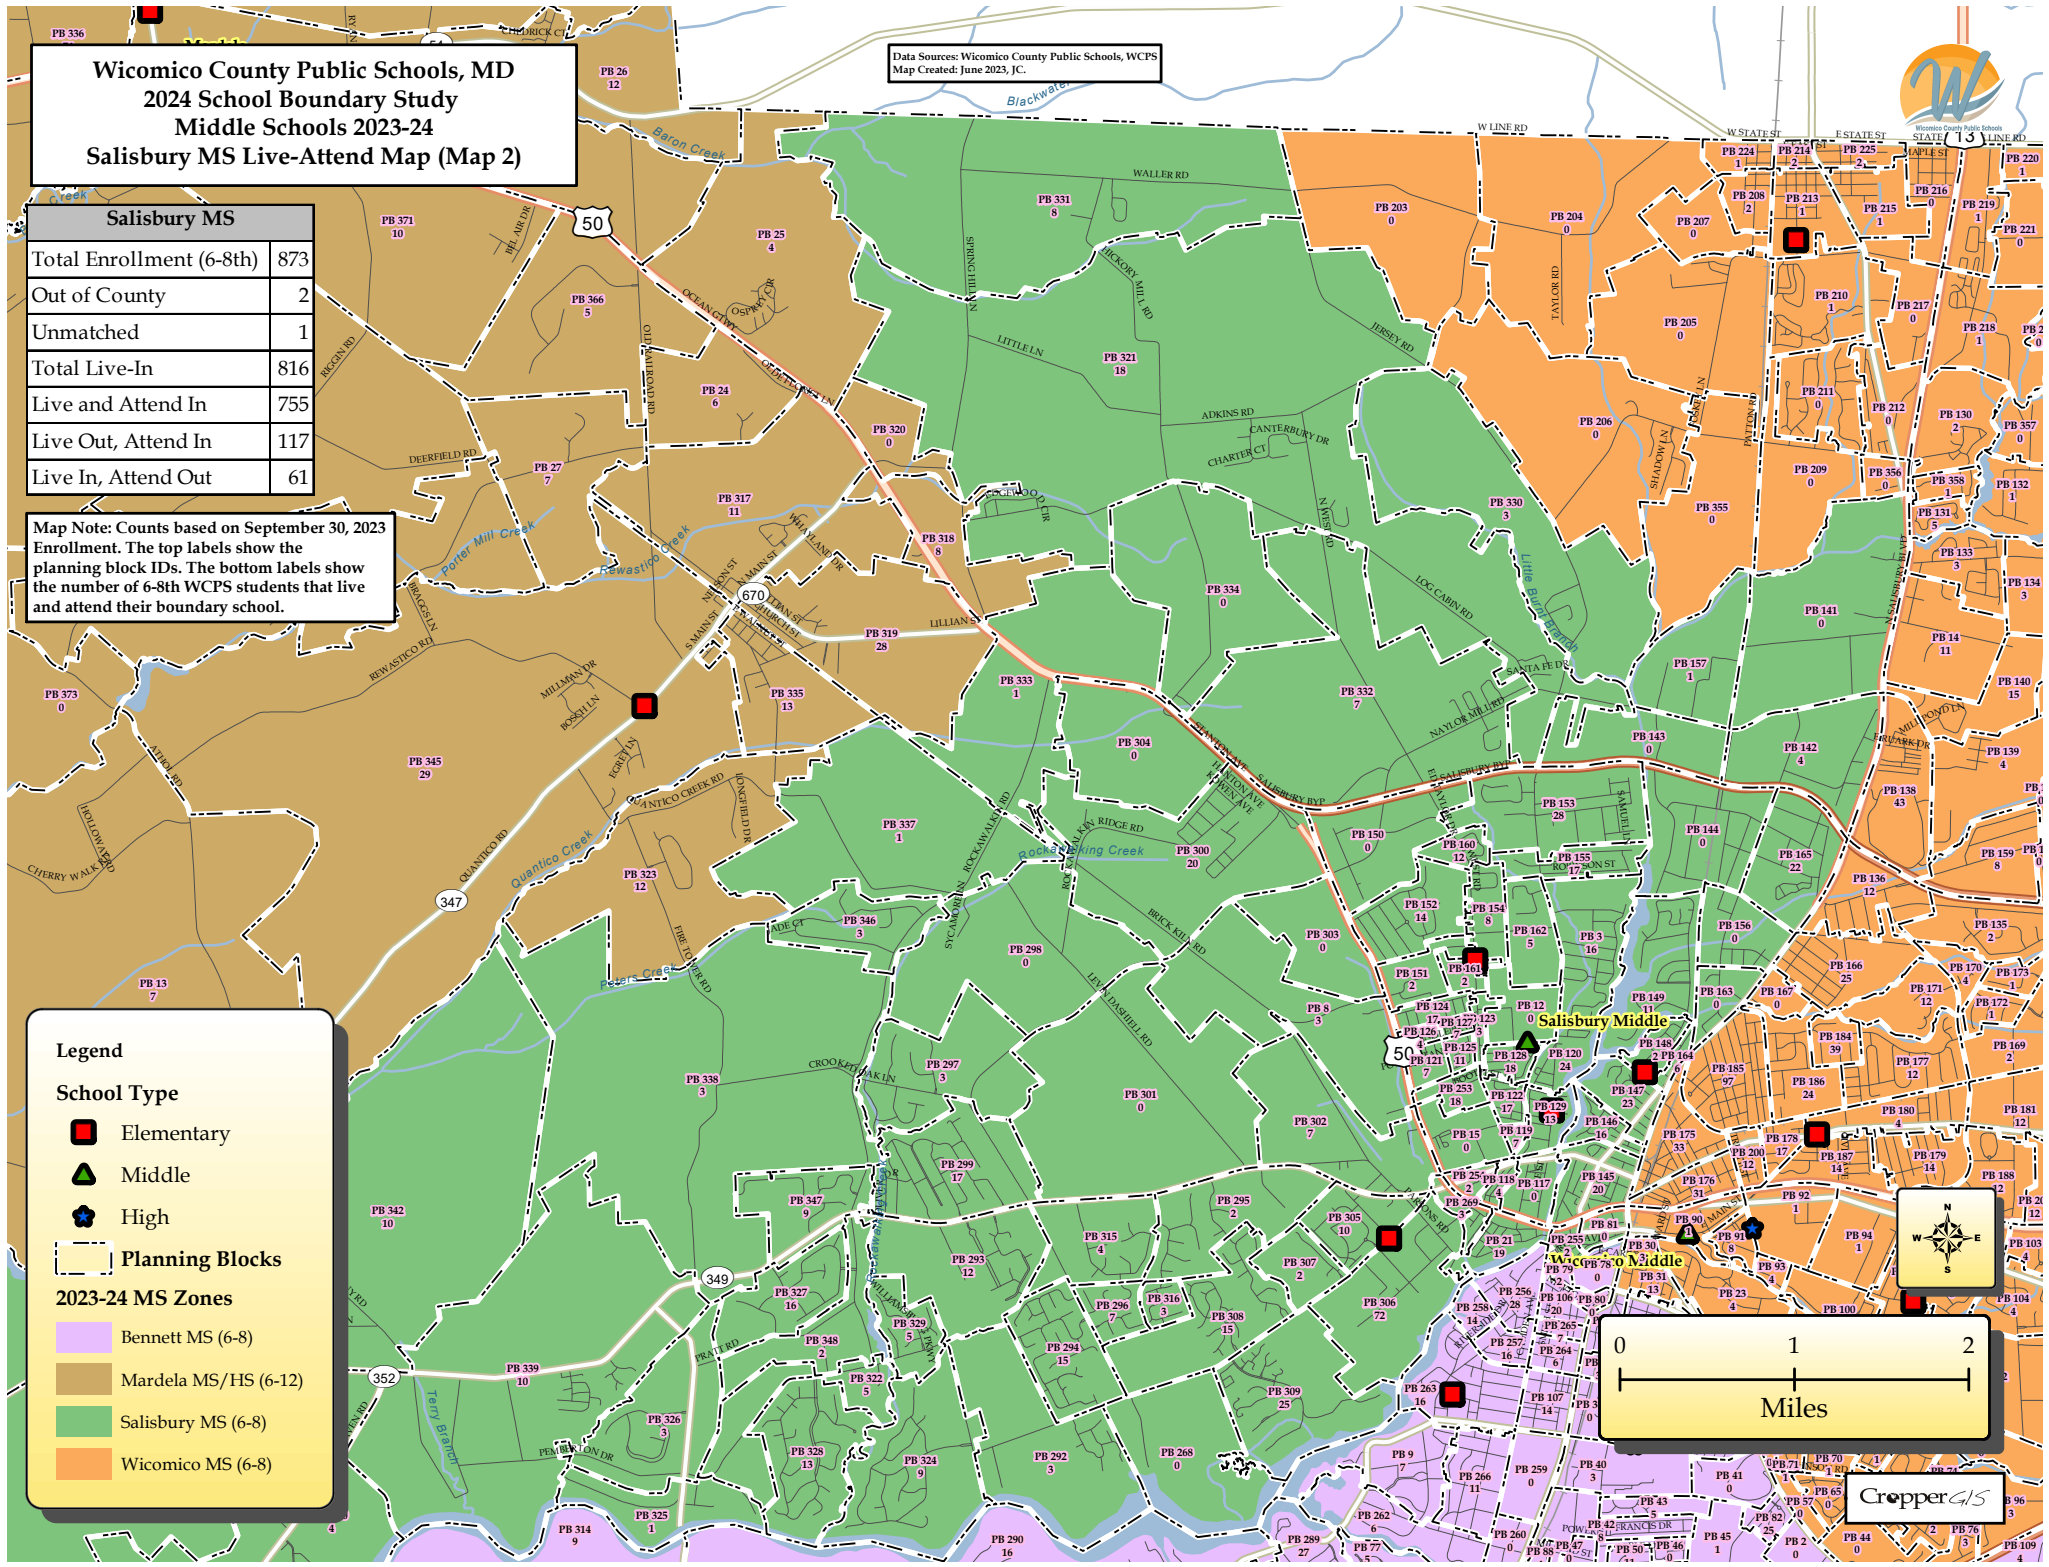

Wicomico County Public Schools, MD
2024 School Boundary Study
Middle Schools 2023-24
Salisbury MS Live-Attend Map (Map 2)

Data Sources: Wicomico County Public Schools, WCPS
Map Created: June 2023, J.C.

Salisbury MS	
Total Enrollment (6-8th)	873
Out of County	2
Unmatched	1
Total Live-In	816
Live and Attend In	755
Live Out, Attend In	117
Live In, Attend Out	61

Map Note: Counts based on September 30, 2023 Enrollment. The top labels show the planning block IDs. The bottom labels show the number of 6-8th WCPS students that live and attend their boundary school.

Legend

School Type

- Elementary
- ▲ Middle
- ★ High

Planning Blocks

2023-24 MS Zones

- Bennett MS (6-8)
- Mardela MS/HS (6-12)
- Salisbury MS (6-8)
- Wicomico MS (6-8)