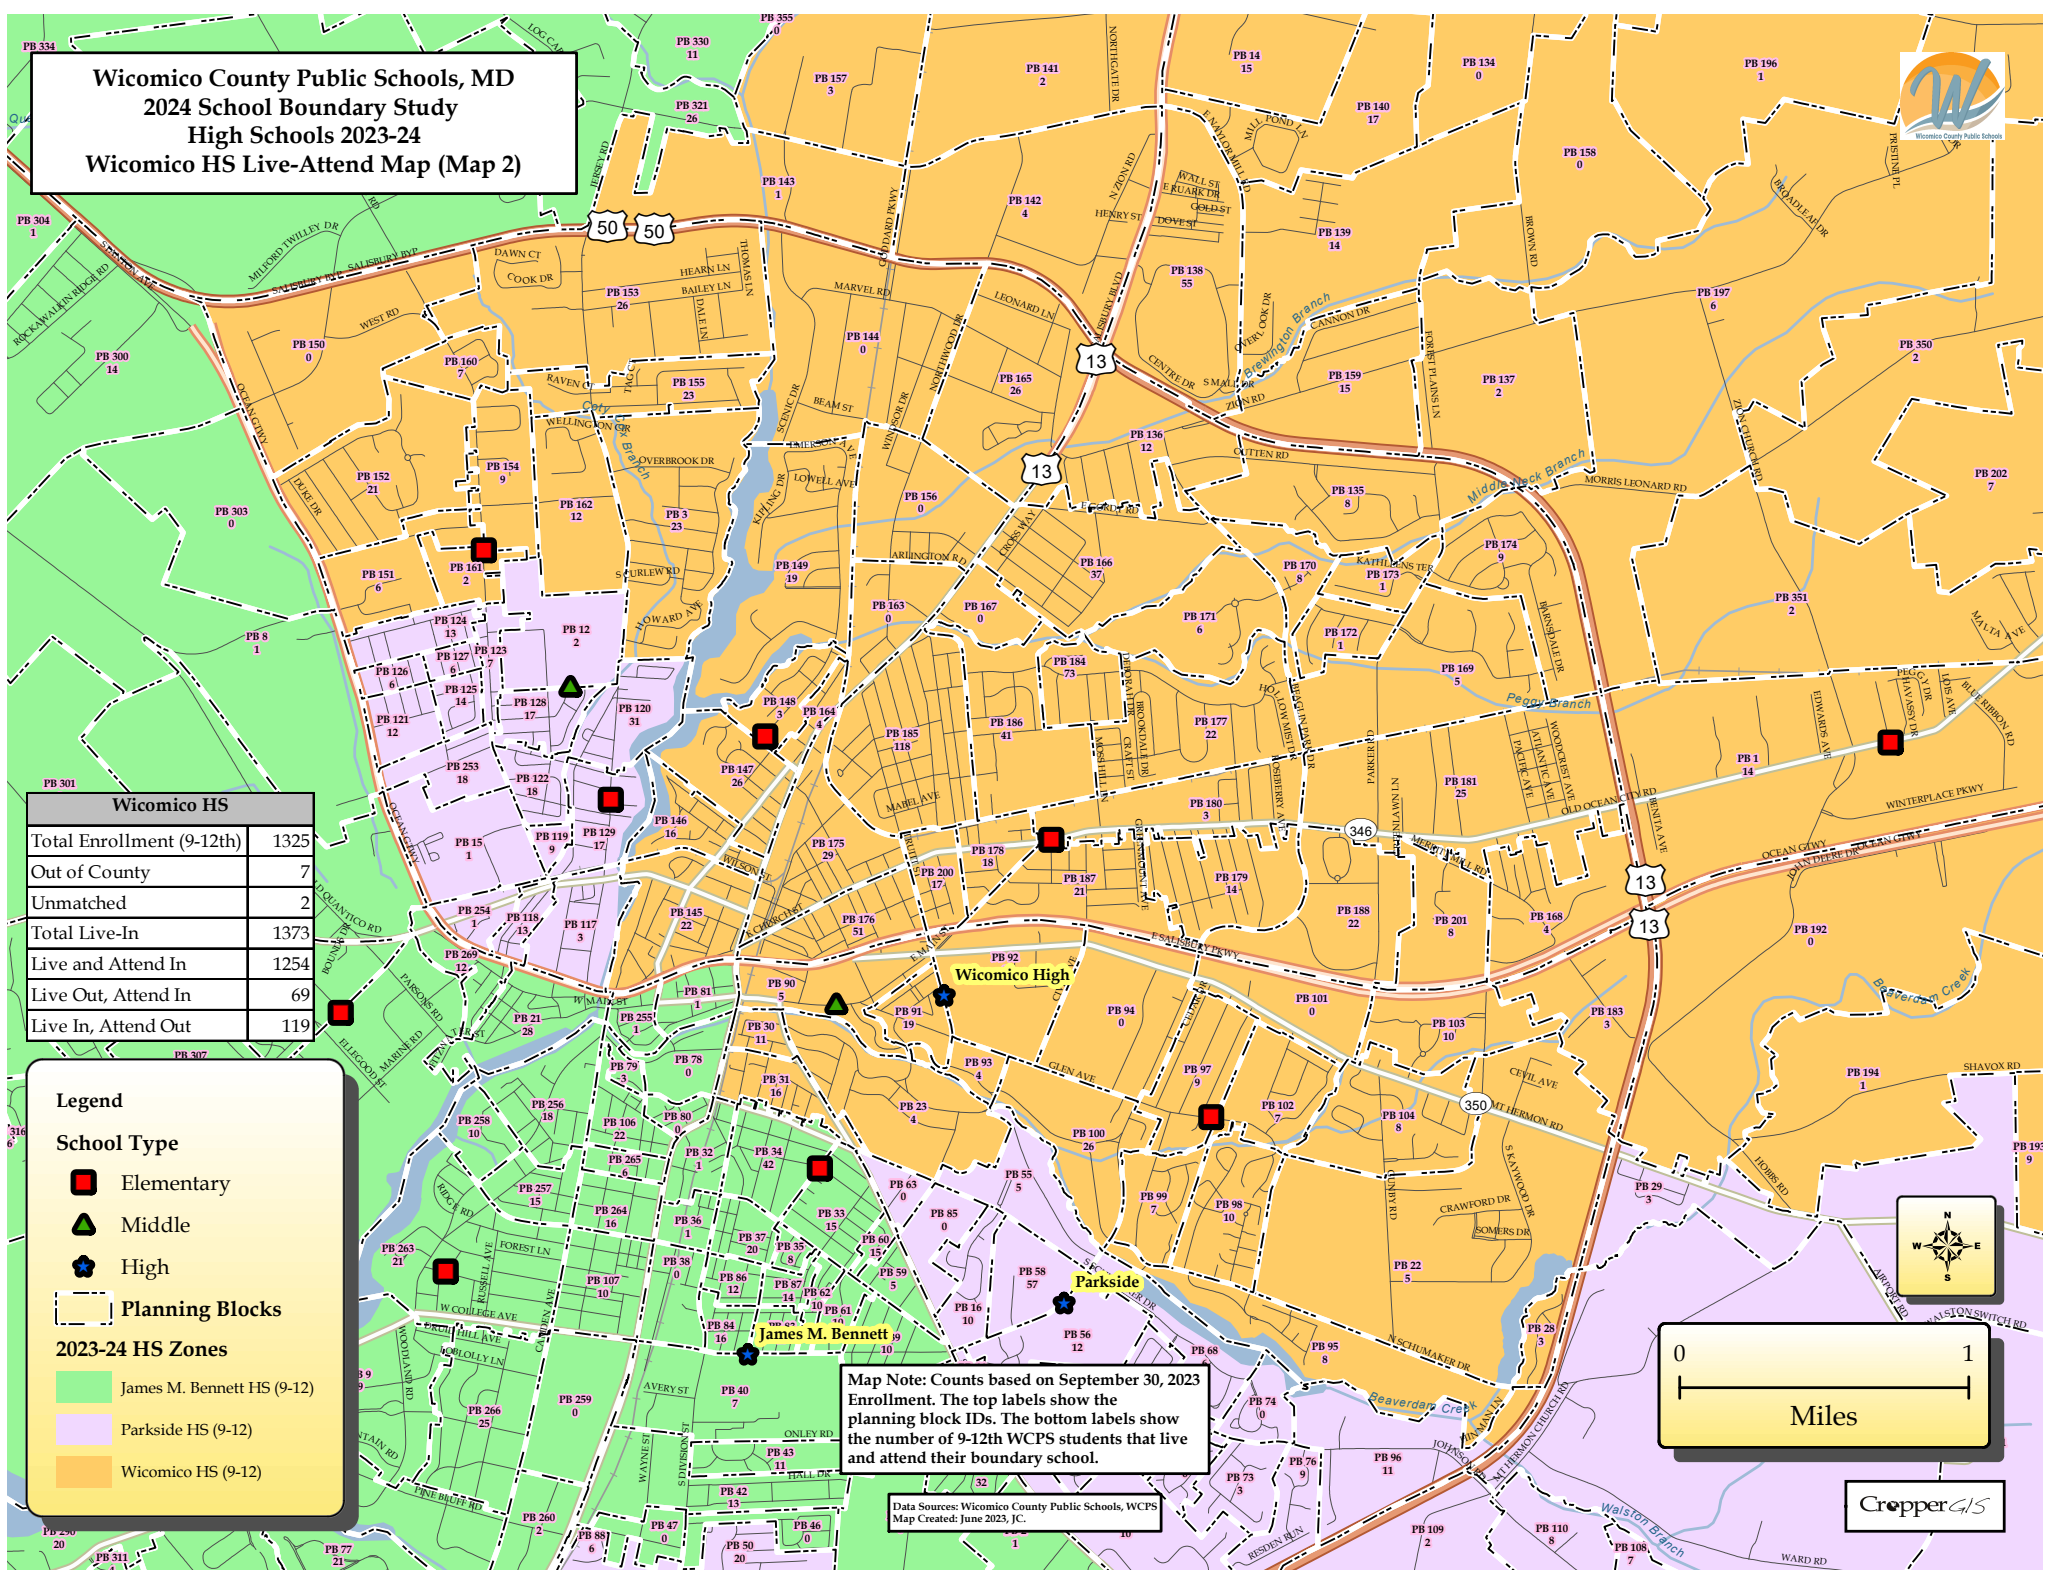

Planning Blocks

2023-24 HS Zones

- James M. Bennett HS (9-12)
- Parkside HS (9-12)
- Wicomico HS (9-12)

Map Note: Counts based on September 30, 2023 Enrollment. The top labels show the planning block IDs. The bottom labels show the number of 9-12th WCPS students that live and attend their boundary school.