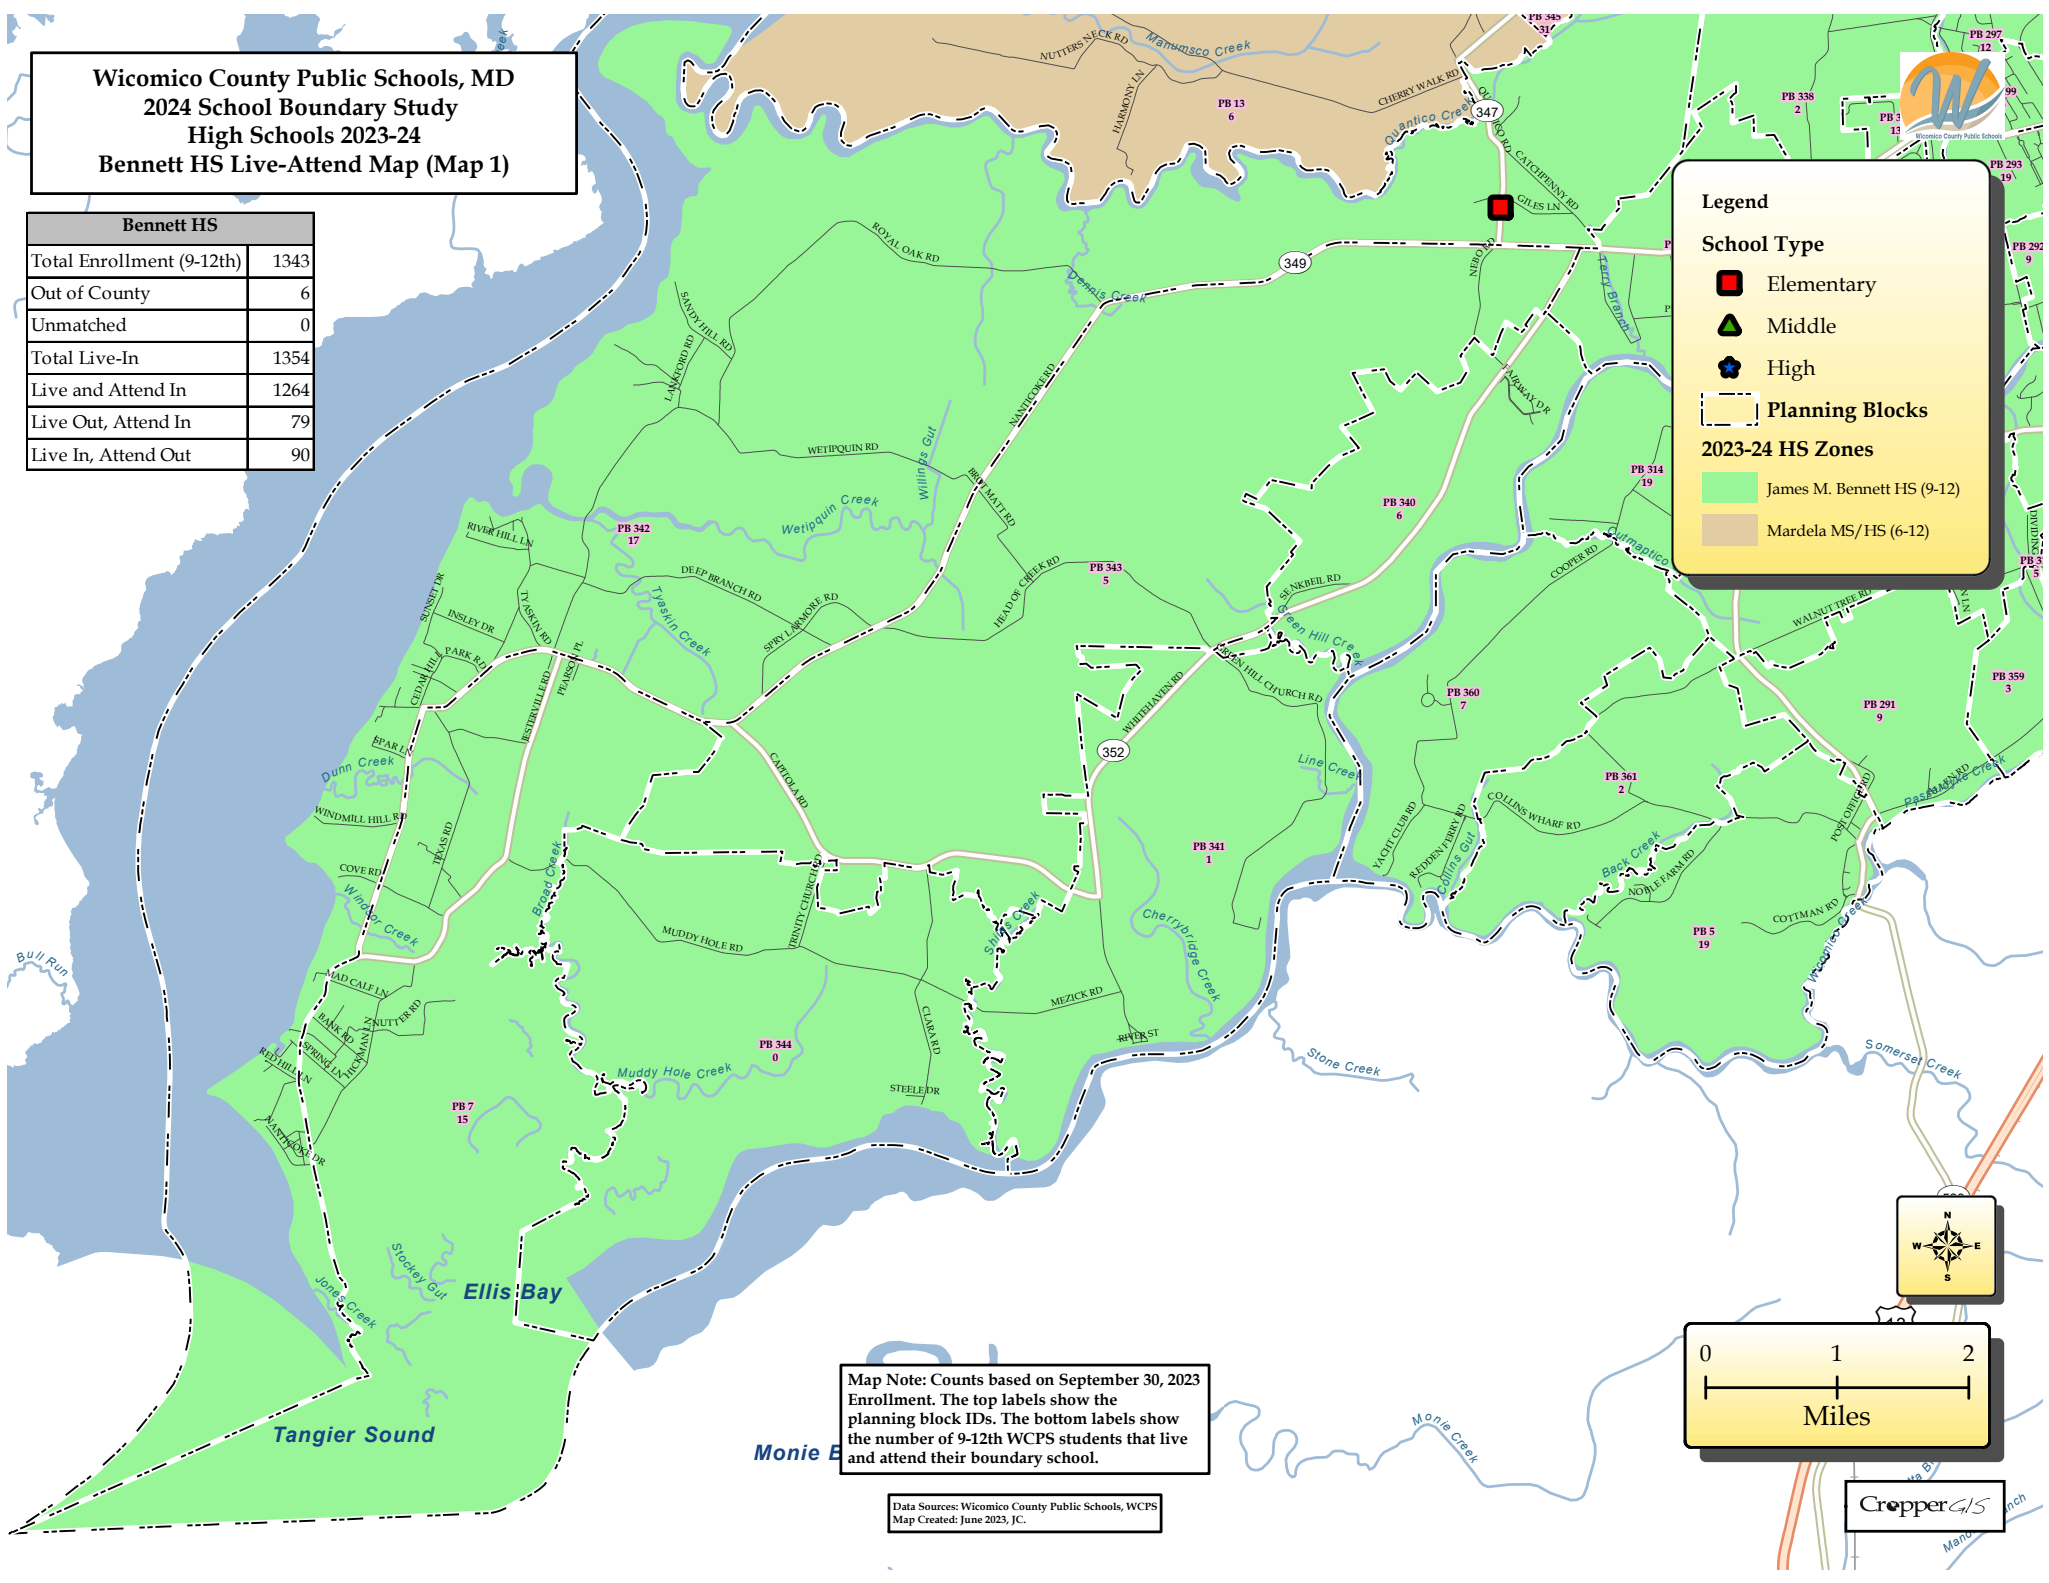

Legend

School Type

- Elementary
- ▲ Middle
- ✪ High

Planning Blocks

Planning Blocks

2023-24 HS Zones

- James M. Bennett HS (9-12)
- Mardela MS/HS (6-12)

Map Note: Counts based on September 30, 2023 Enrollment. The top labels show the planning block IDs. The bottom labels show the number of 9-12th WCPS students that live and attend their boundary school.