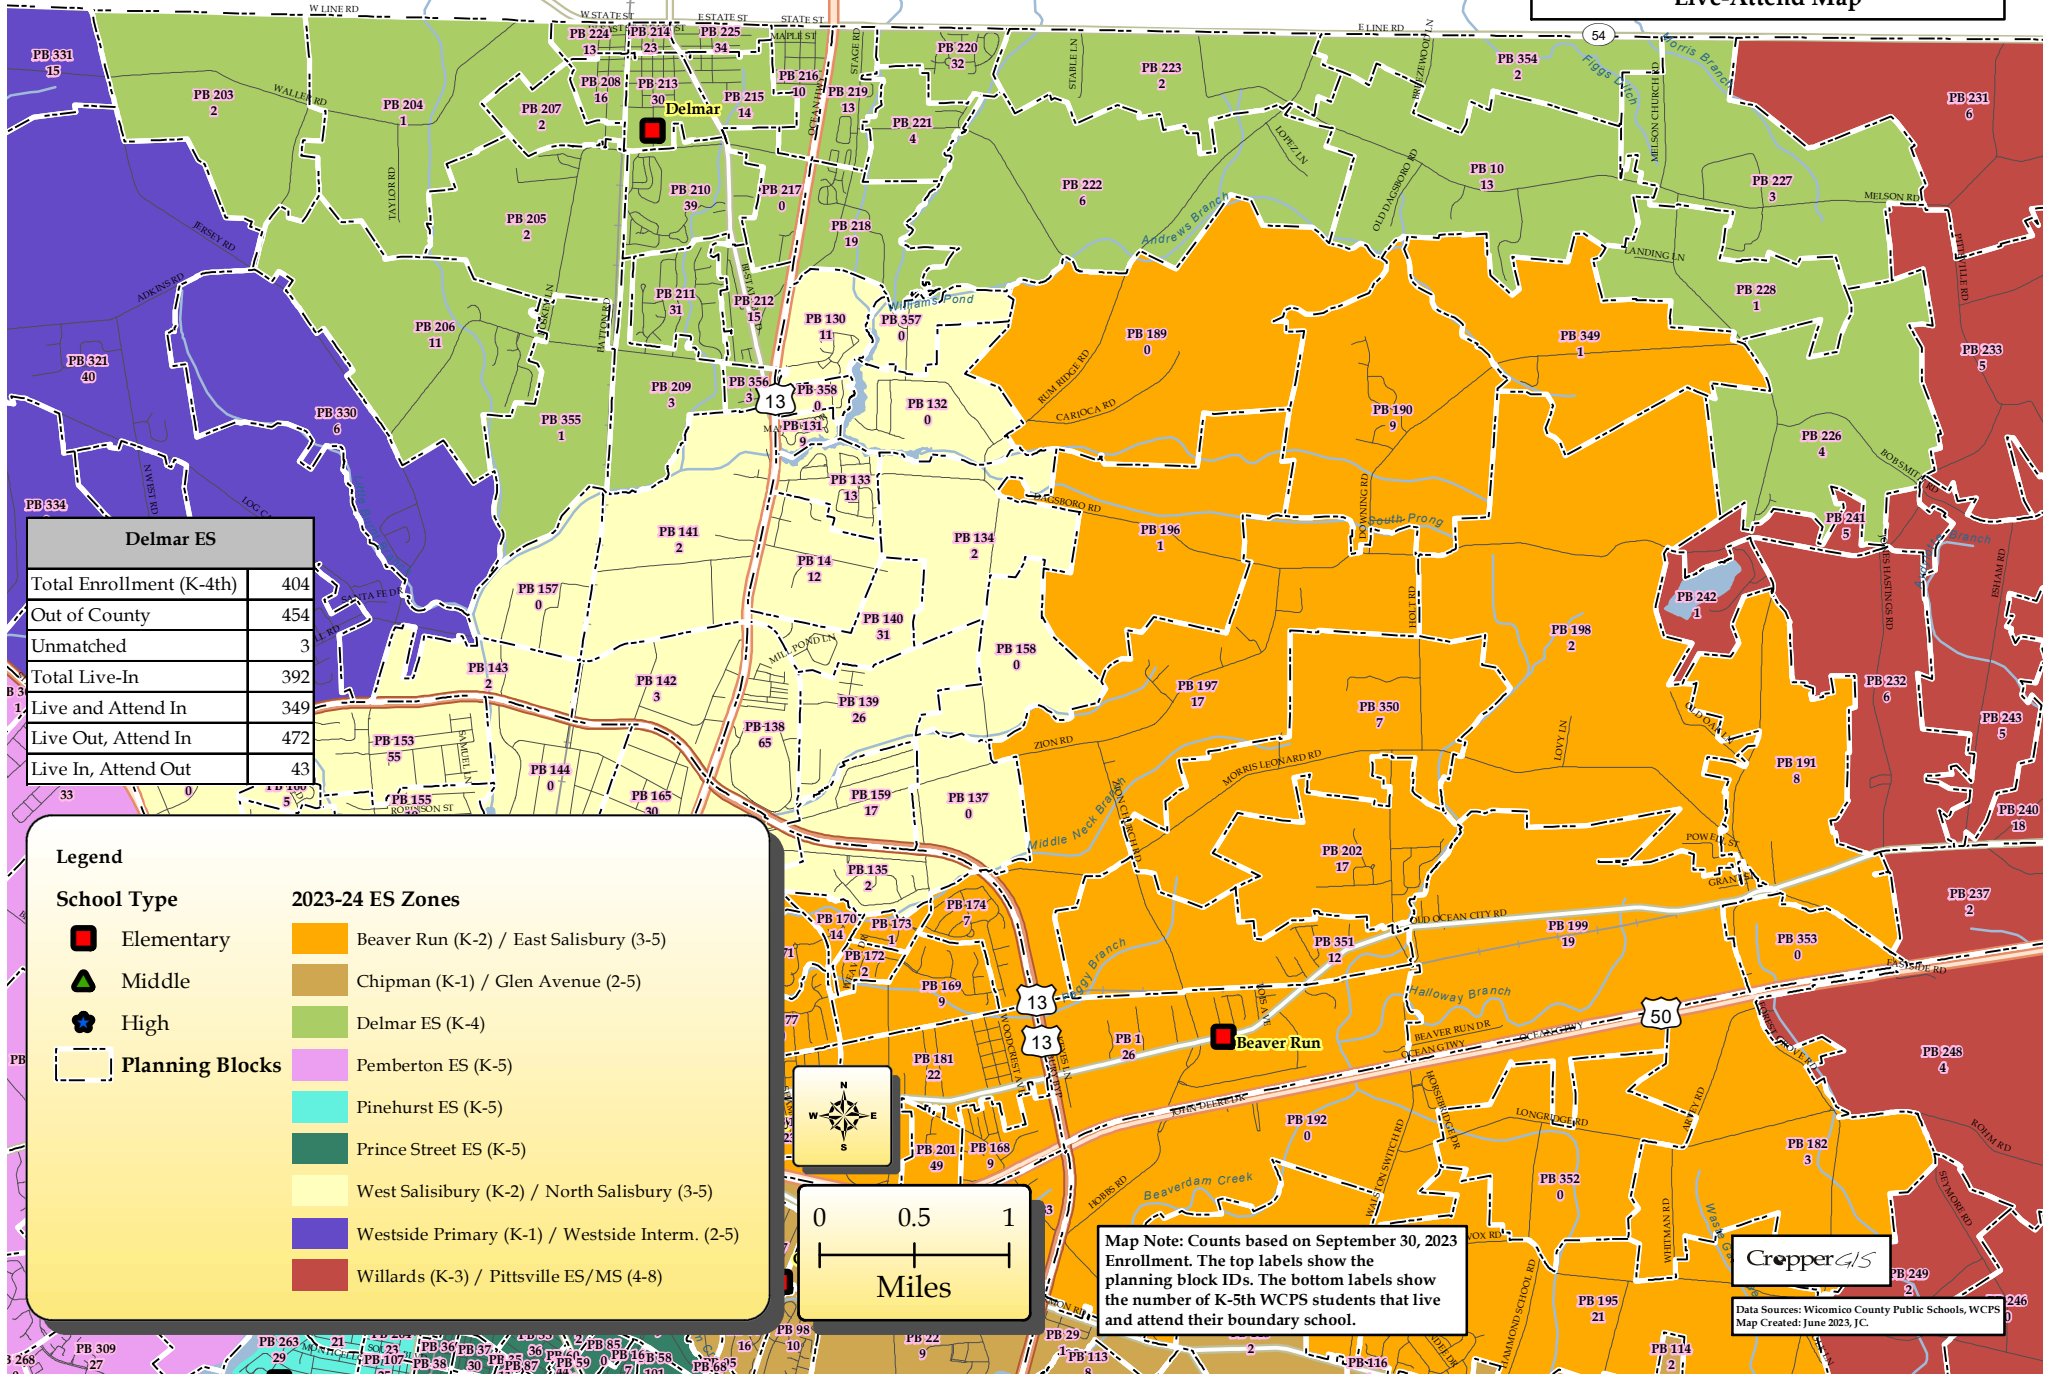

Wicomico County Public Schools, MD
2024 School Boundary Study
Elementary Schools 2023-24
Delmar ES (K-4)
Live-Attend Map

Delmar ES	
Total Enrollment (K-4th)	404
Out of County	454
Unmatched	3
Total Live-In	392
Live and Attend In	349
Live Out, Attend In	472
Live In, Attend Out	43

Legend

School Type

- Elementary
- Middle
- High
- Planning Blocks

2023-24 ES Zones

- Beaver Run (K-2) / East Salisbury (3-5)
- Chipman (K-1) / Glen Avenue (2-5)
- Delmar ES (K-4)
- Pemberton ES (K-5)
- Pinehurst ES (K-5)
- Prince Street ES (K-5)
- West Salisbury (K-2) / North Salisbury (3-5)
- Westside Primary (K-1) / Westside Interm. (2-5)
- Willards (K-3) / Pittsville ES/MS (4-8)