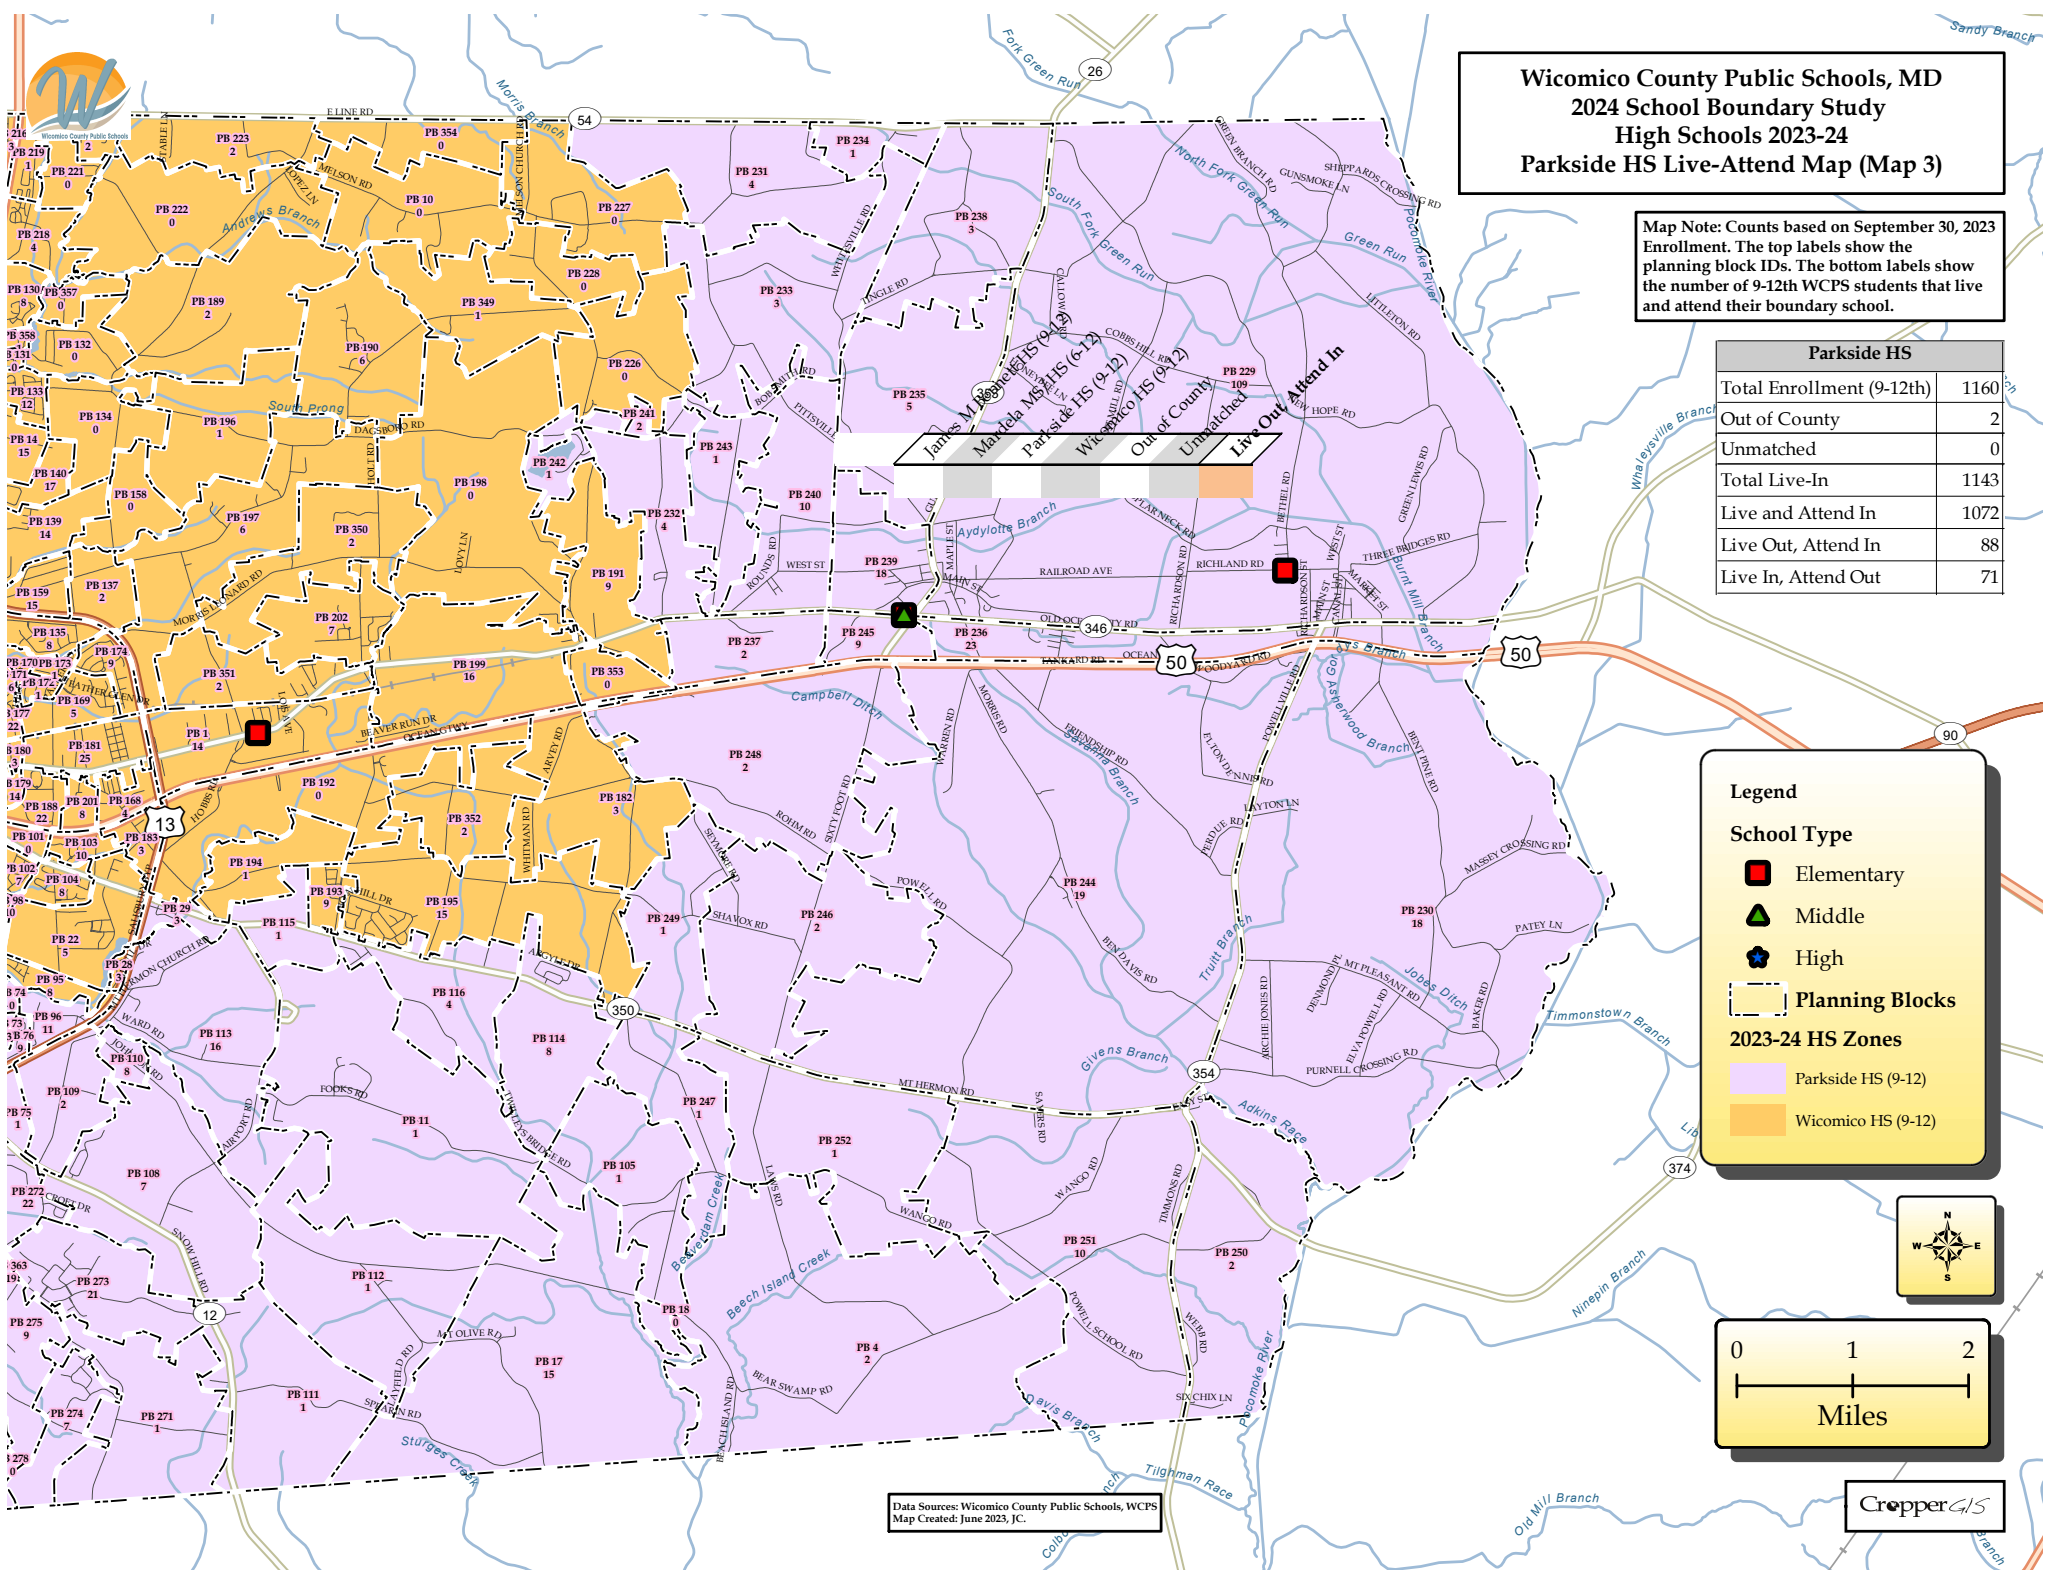

Wicomico County Public Schools, MD
2024 School Boundary Study
High Schools 2023-24
Parkside HS Live-Attend Map (Map 3)

Map Note: Counts based on September 30, 2023 Enrollment. The top labels show the planning block IDs. The bottom labels show the number of 9-12th WCPSS students that live and attend their boundary school.

Parkside HS	
Total Enrollment (9-12th)	1160
Out of County	2
Unmatched	0
Total Live-In	1143
Live and Attend In	1072
Live Out, Attend In	88
Live In, Attend Out	71

Legend

School Type

- Elementary
- Middle
- High
- Planning Blocks

2023-24 HS Zones

- Parkside HS (9-12)
- Wicomico HS (9-12)

Data Sources: Wicomico County Public Schools, WCPSS
Map Created: June 2023, J.C.