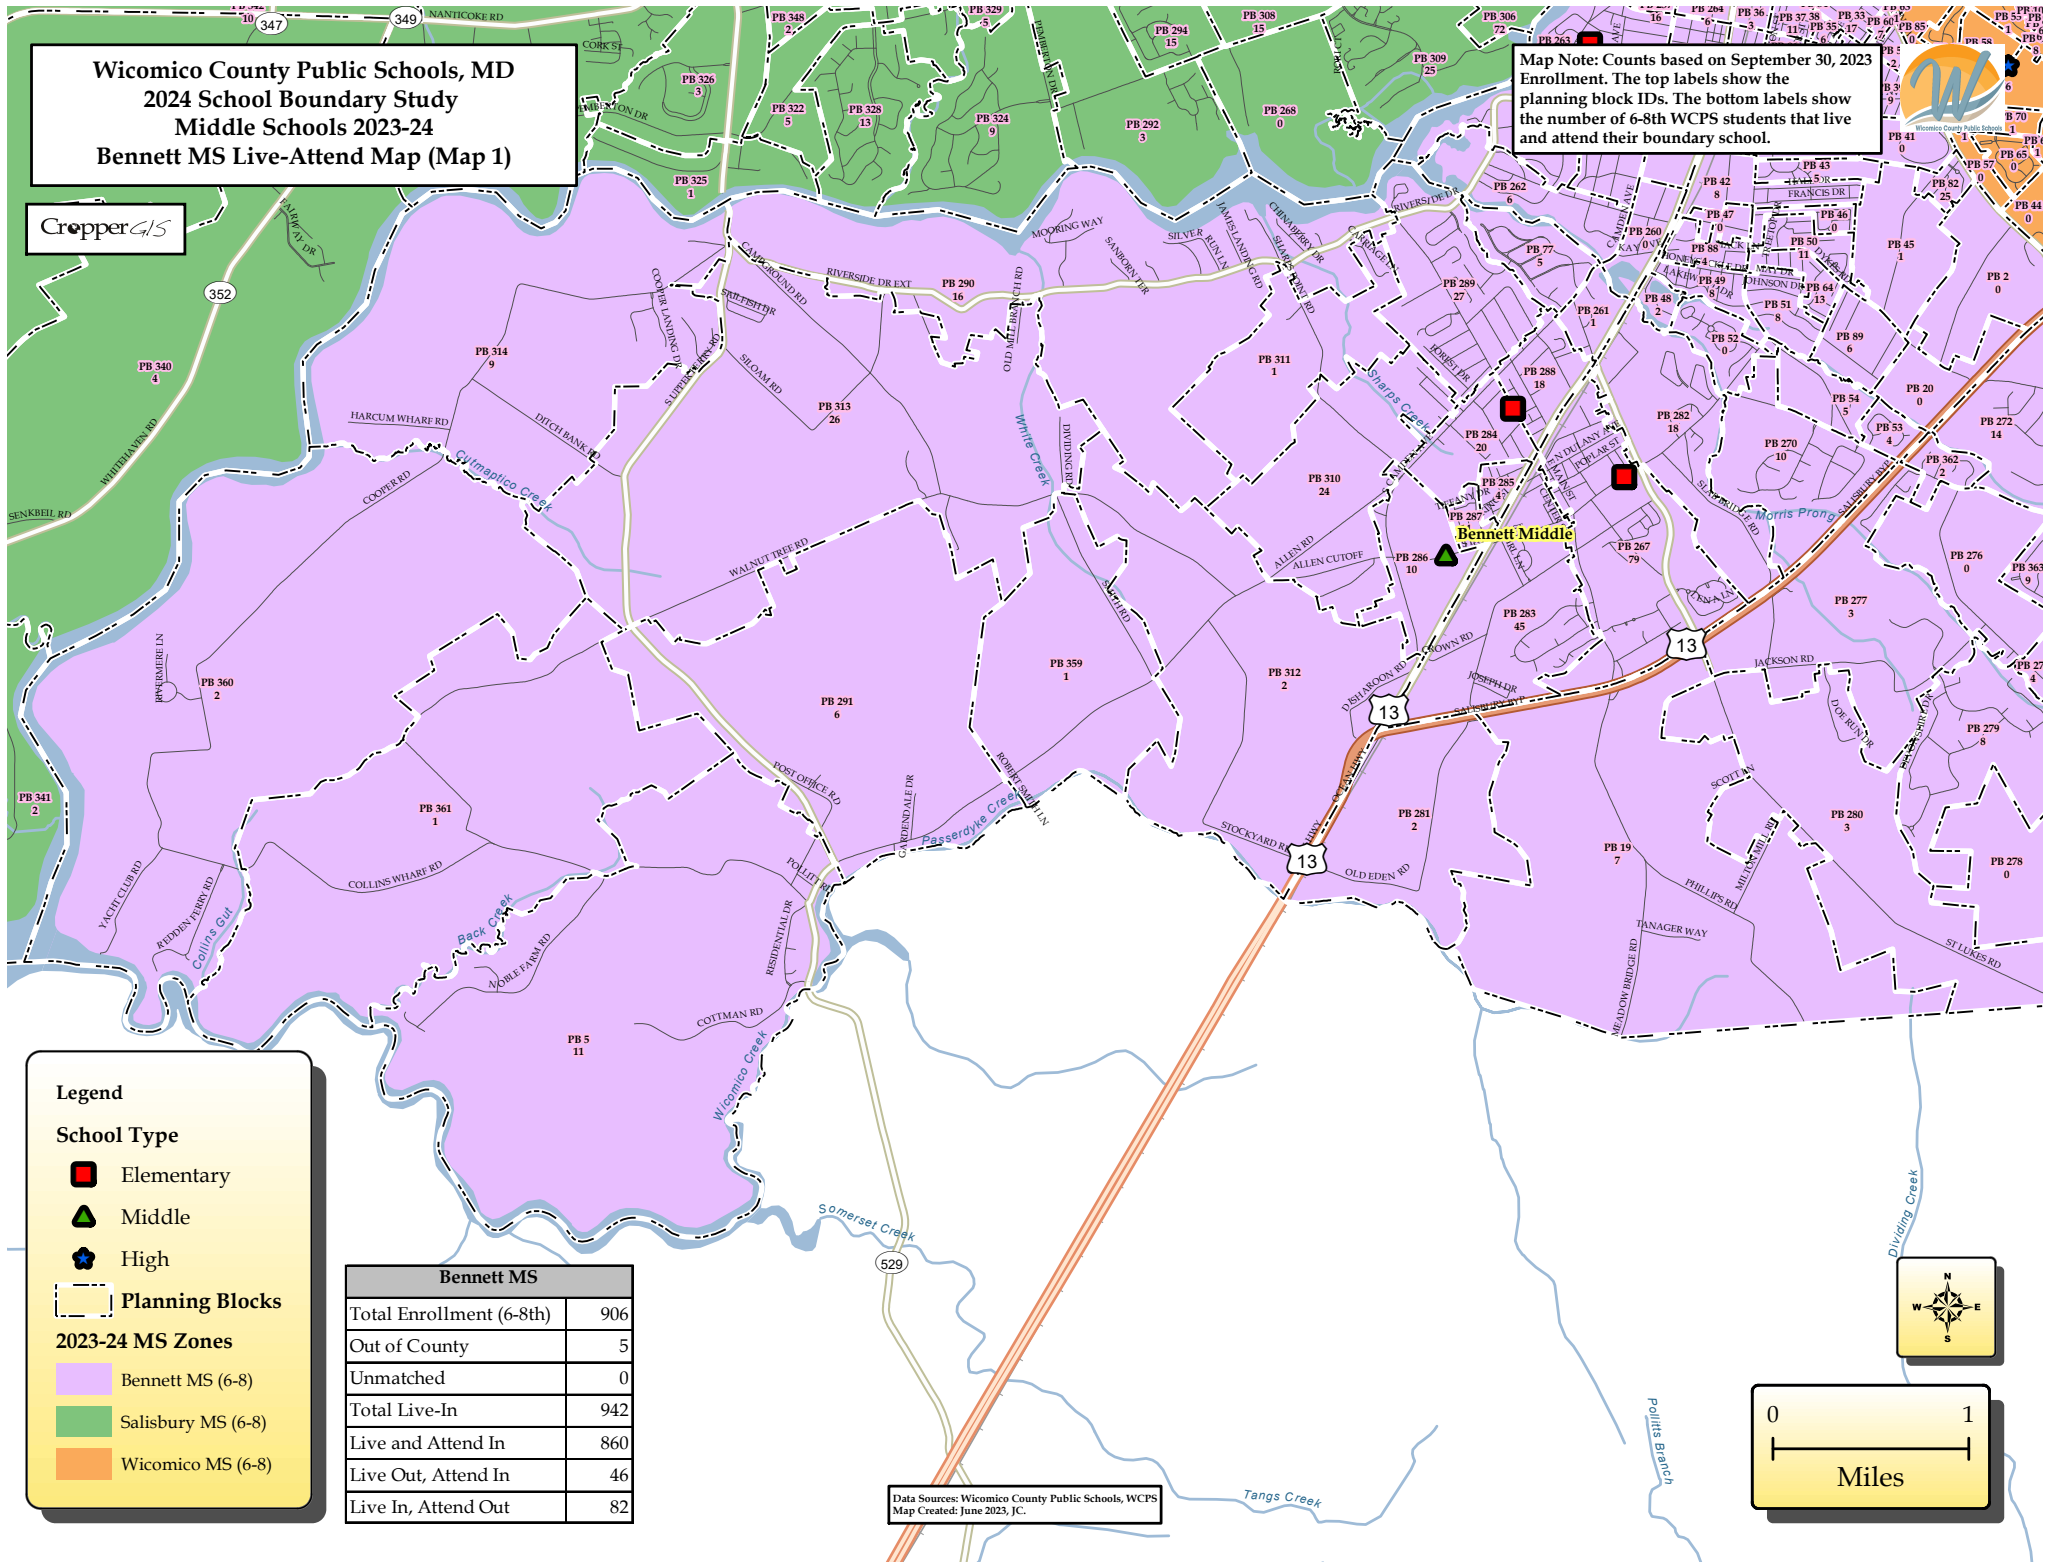

**Wicomico County Public Schools, MD
2024 School Boundary Study
Middle Schools 2023-24
Bennett MS Live-Attend Map (Map 1)**

CropperGIS

Map Note: Counts based on September 30, 2023 Enrollment. The top labels show the planning block IDs. The bottom labels show the number of 6-8th WCP'S students that live and attend their boundary school.

1. **Legend**
2. Elementary
   - ▲ Middle
   - ★ High
   - Planning Blocks

1. **2023-24 MS Zones**
2. Bennett MS (6-8)
   - Salisbury MS (6-8)
   - Wicomico MS (6-8)

Bennett MS	
Total Enrollment (6-8th)	906
Out of County	5
Unmatched	0
Total Live-In	942
Live and Attend In	860
Live Out, Attend In	46
Live In, Attend Out	82

Data Sources: Wicomico County Public Schools, WCPS
Map Created: June 2023, J.C.