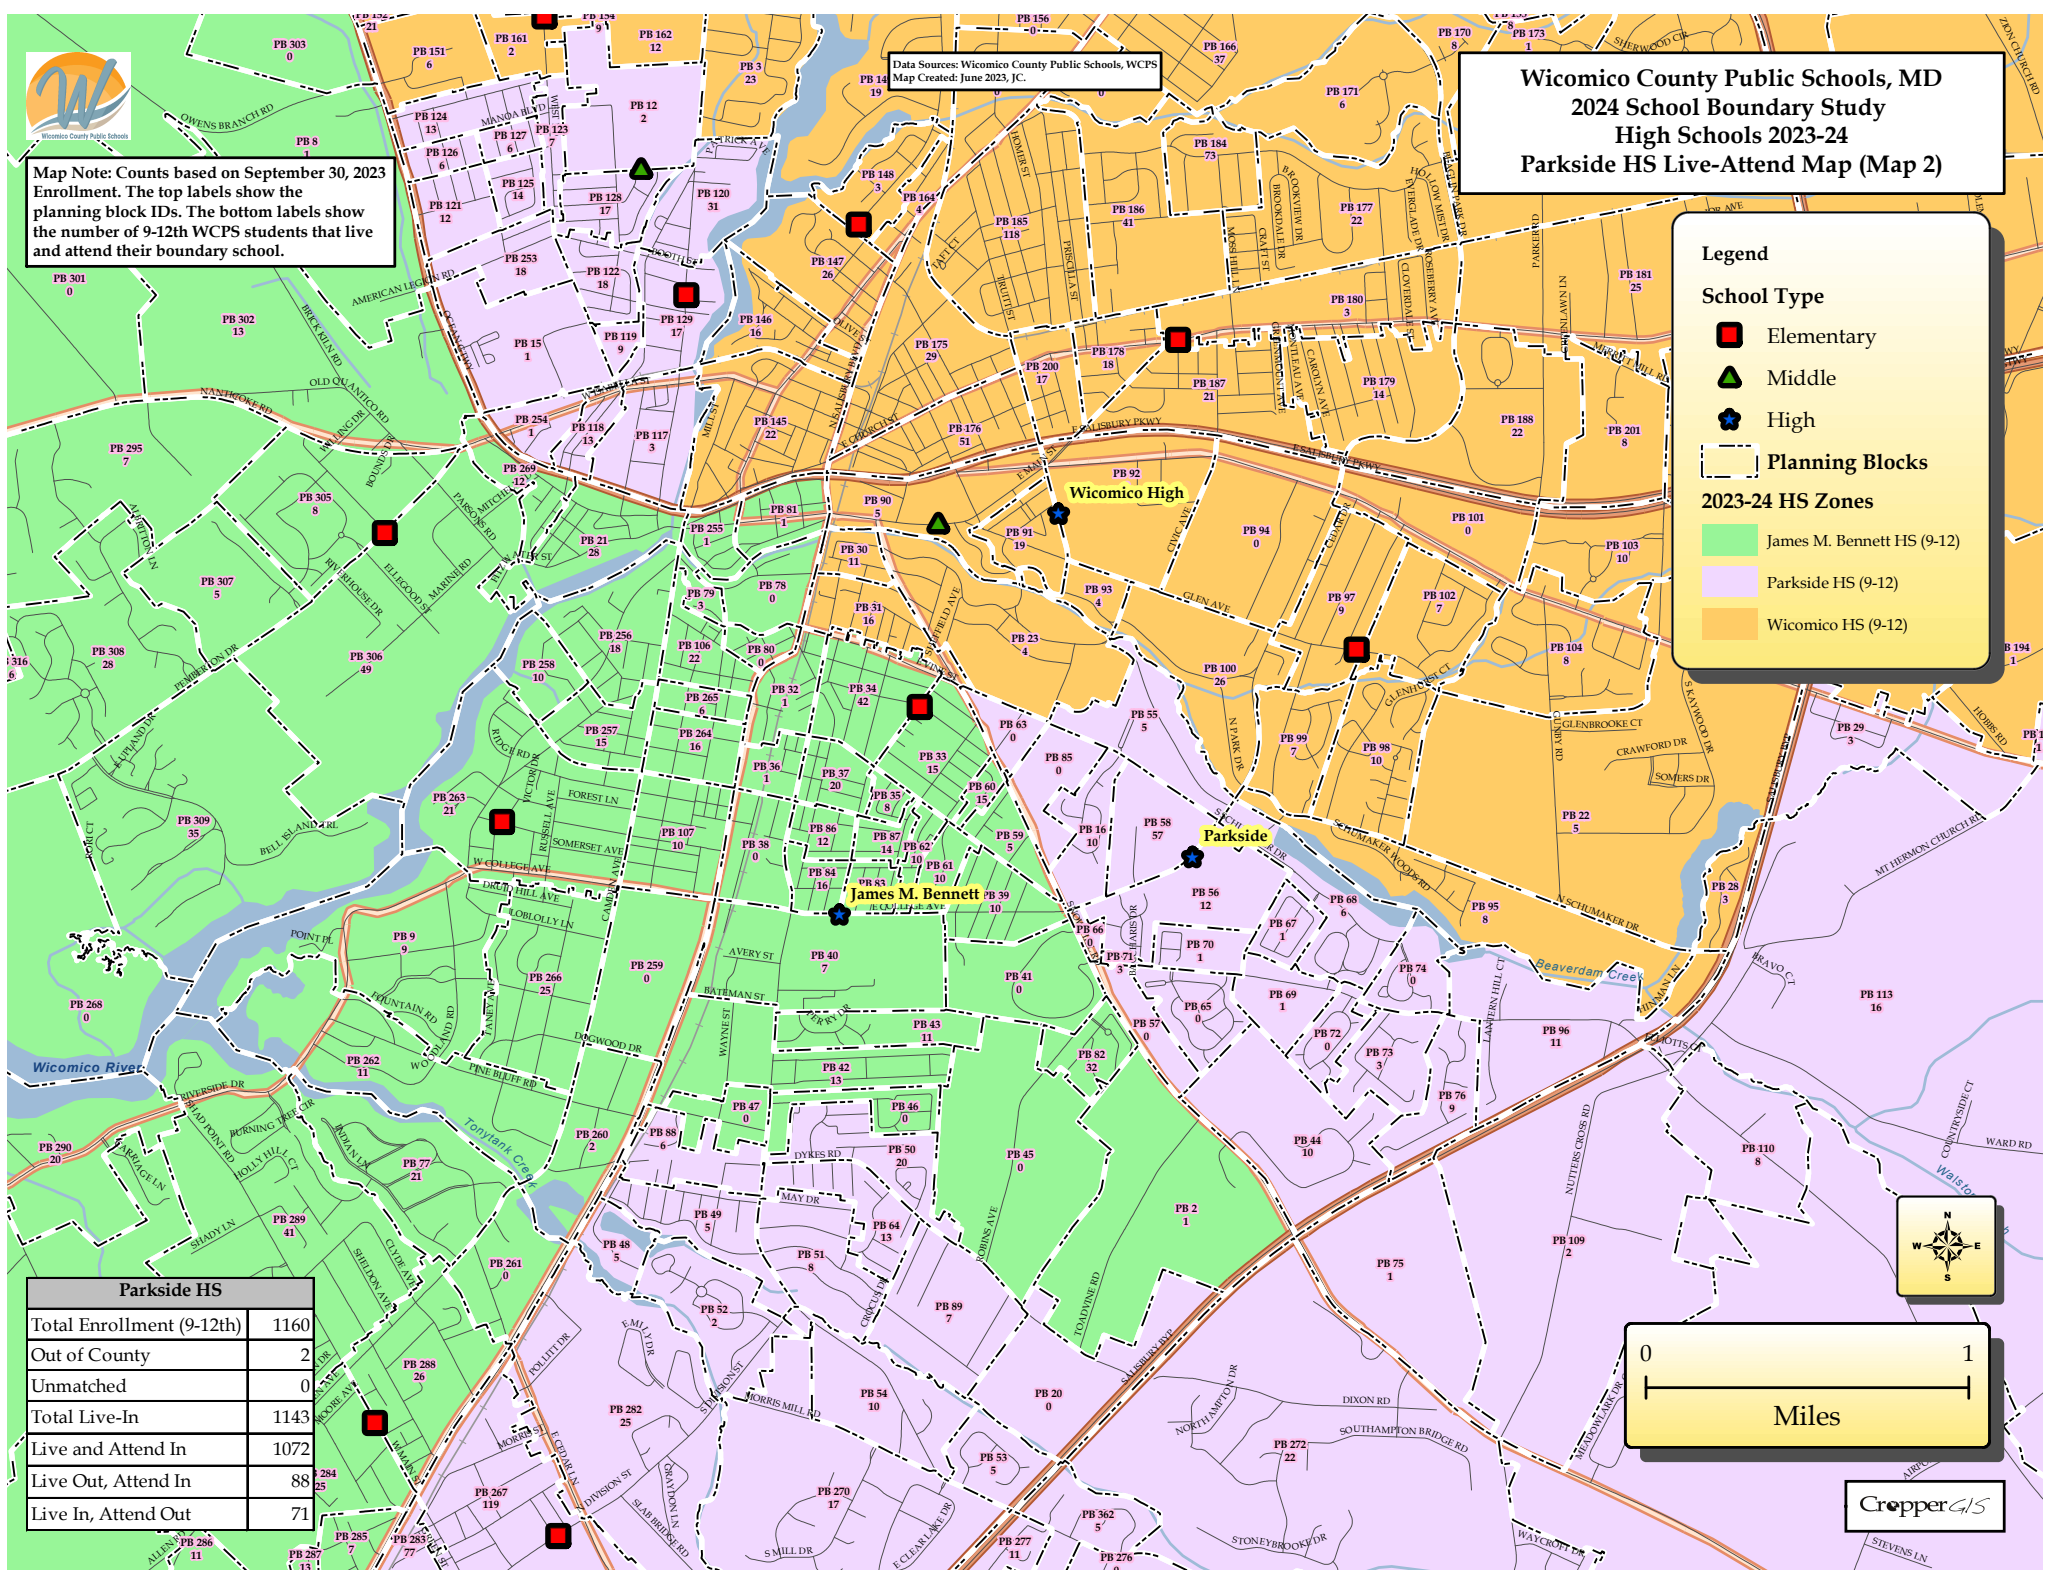

Map Note: Counts based on September 30, 2023 Enrollment. The top labels show the planning block IDs. The bottom labels show the number of 9-12th WCPS students that live and attend their boundary school.

Data Sources: Wicomico County Public Schools, WCPS
Map Created: June 2023, J.C.

Wicomico County Public Schools, MD 2024 School Boundary Study High Schools 2023-24 Parkside HS Live-Attend Map (Map 2)

Legend

School Type

- Elementary
- Middle
- High

Planning Blocks

Planning Blocks

2023-24 HS Zones

- James M. Bennett HS (9-12)
- Parkside HS (9-12)
- Wicomico HS (9-12)

Parkside HS	
Total Enrollment (9-12th)	1160
Out of County	2
Unmatched	0
Total Live-In	1143
Live and Attend In	1072
Live Out, Attend In	88
Live In, Attend Out	71