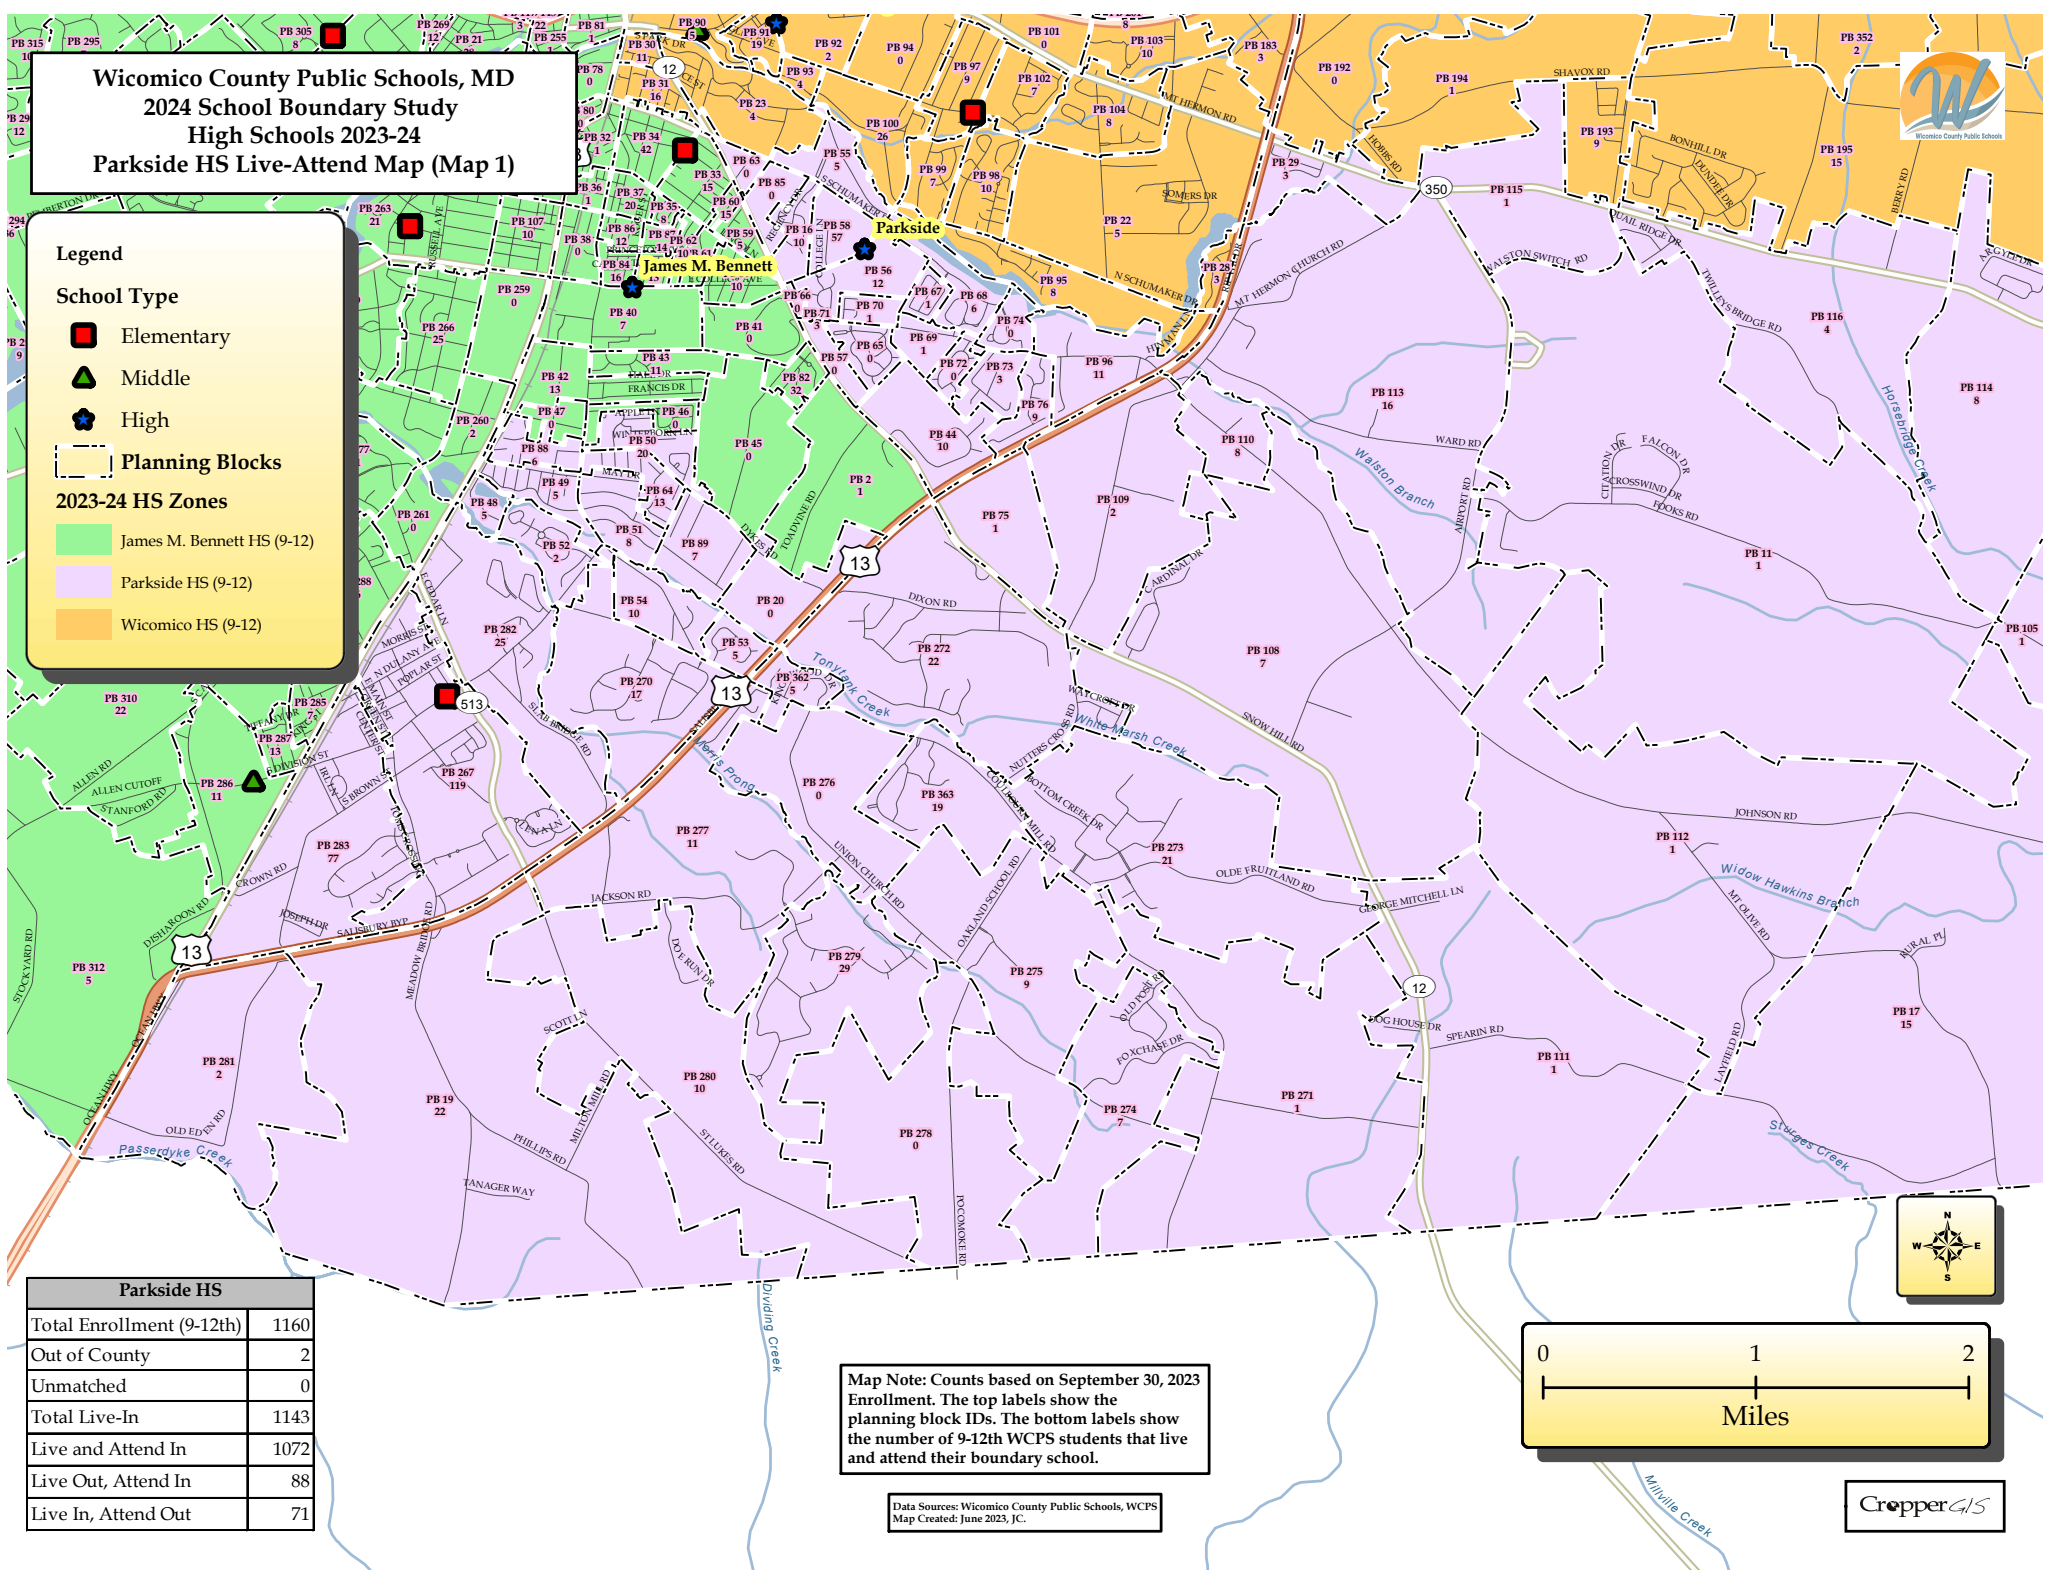

Wicomico County Public Schools, MD
2024 School Boundary Study
High Schools 2023-24
Parkside HS Live-Attend Map (Map 1)

Legend

School Type

- Elementary
- Middle
- High

Planning Blocks

2023-24 HS Zones

- James M. Bennett HS (9-12)
- Parkside HS (9-12)
- Wicomico HS (9-12)

Parkside HS	
Total Enrollment (9-12th)	1160
Out of County	2
Unmatched	0
Total Live-In	1143
Live and Attend In	1072
Live Out, Attend In	88
Live In, Attend Out	71

Map Note: Counts based on September 30, 2023 Enrollment. The top labels show the planning block IDs. The bottom labels show the number of 9-12th WCPS students that live and attend their boundary school.

Data Sources: Wicomico County Public Schools, WCPS
Map Created: June 2023, J.C.