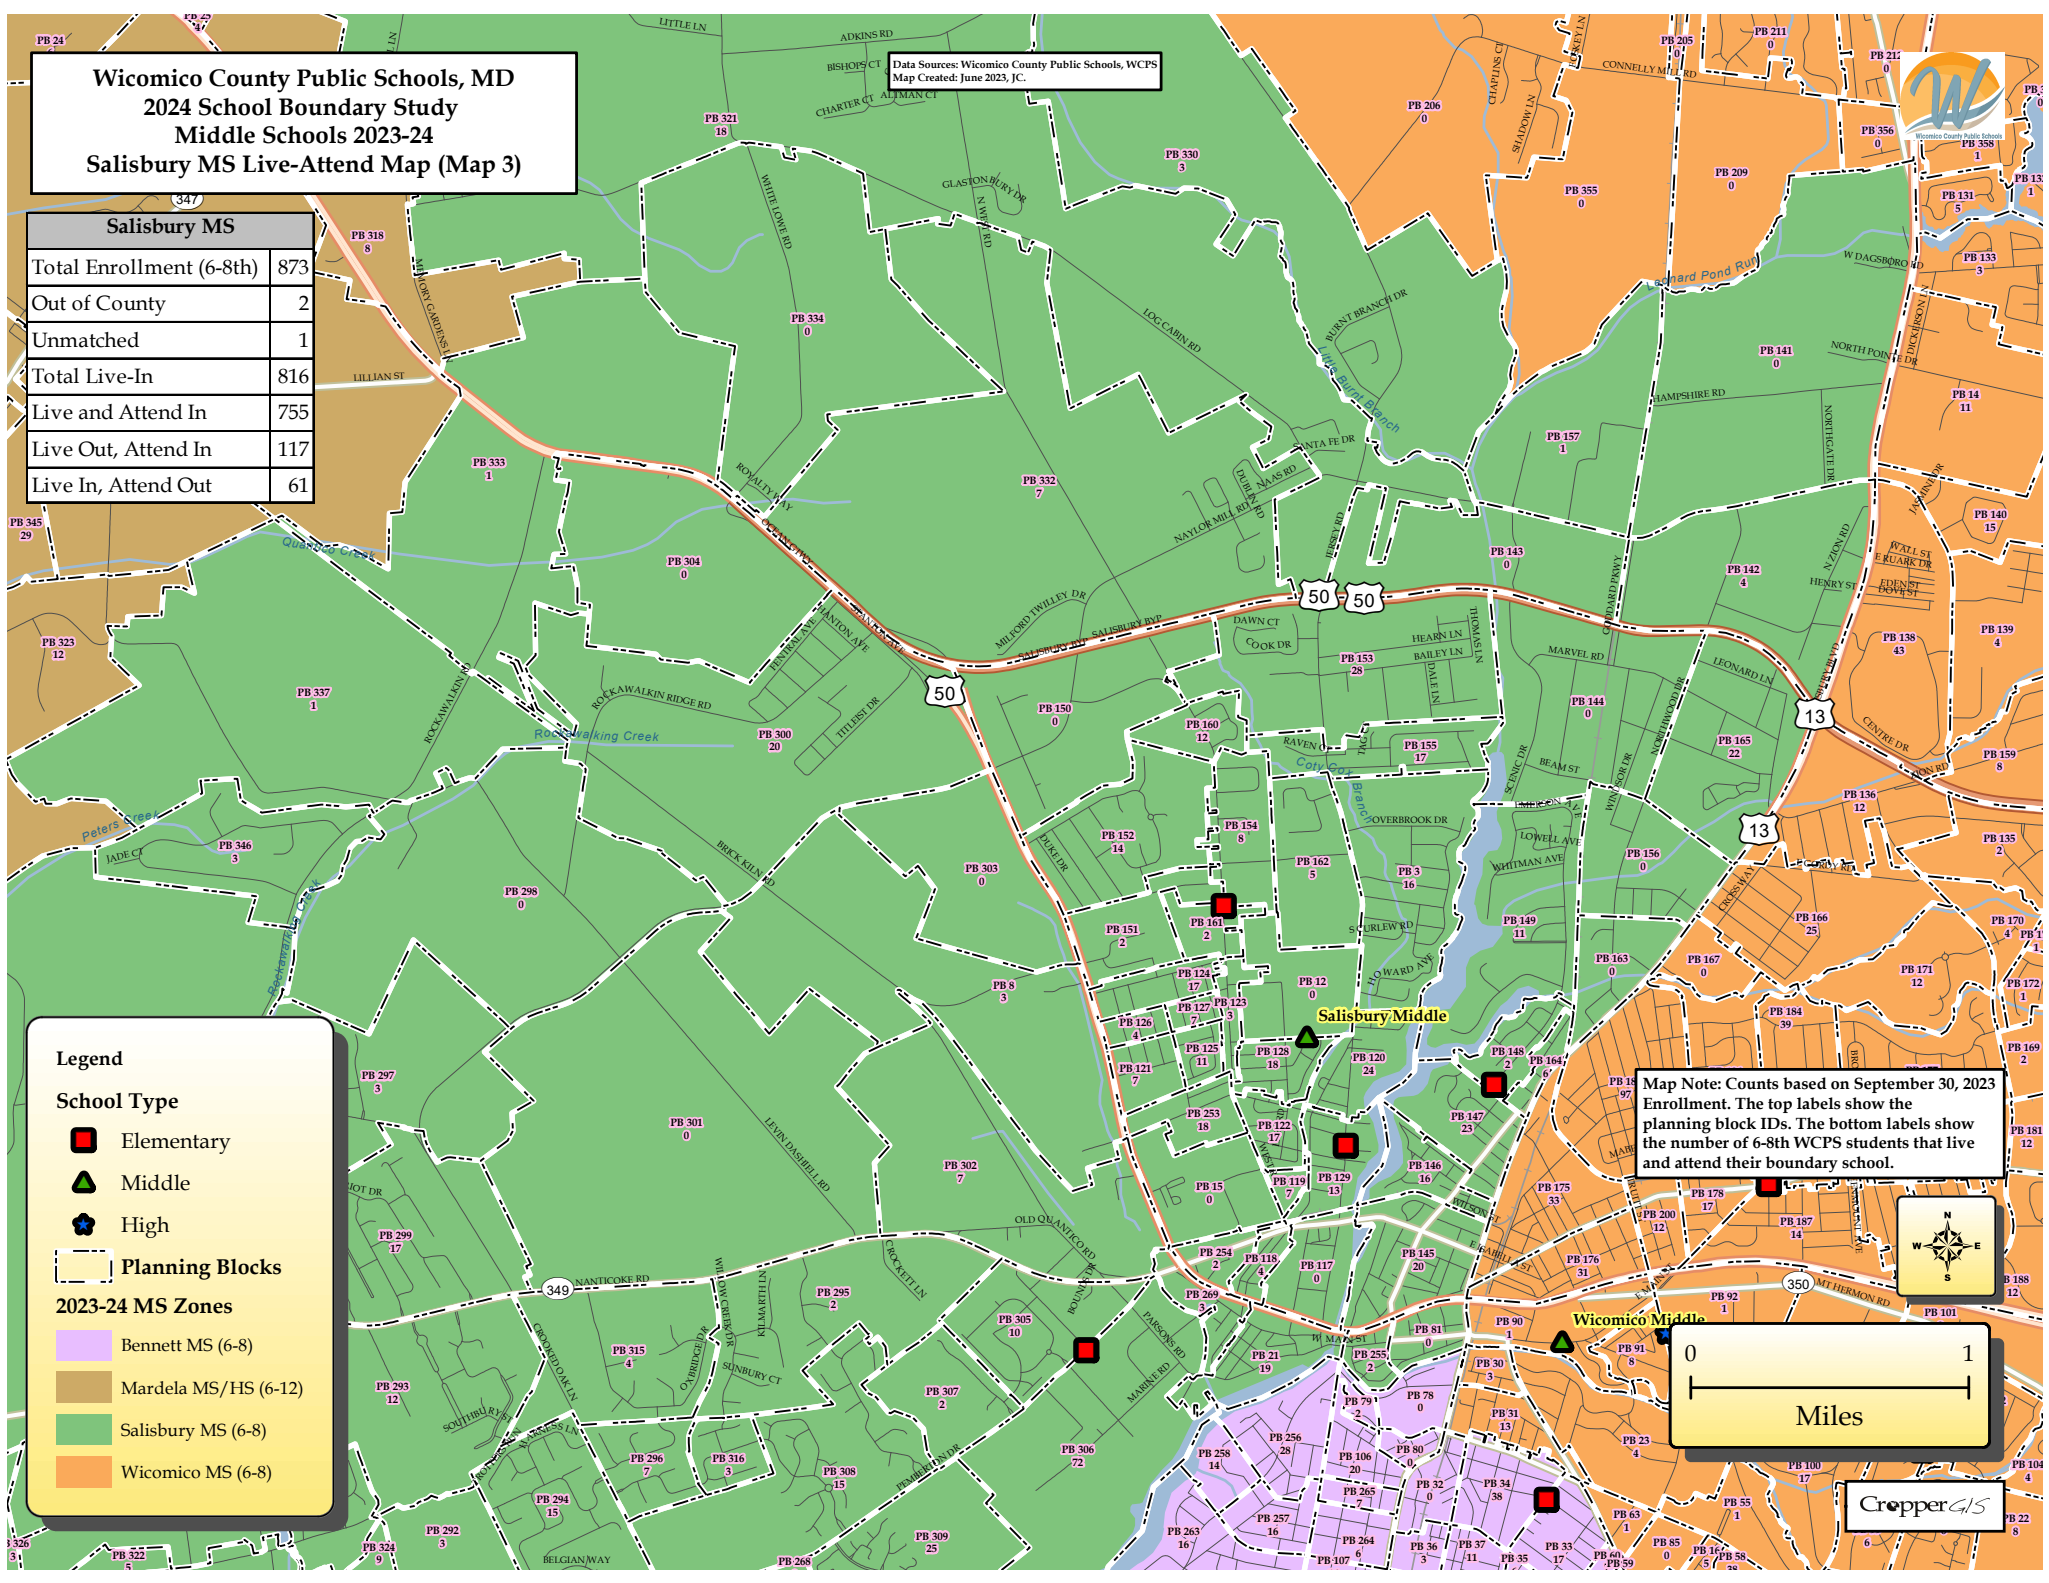

Wicomico County Public Schools, MD
2024 School Boundary Study
Middle Schools 2023-24
Salisbury MS Live-Attend Map (Map 3)

Data Sources: Wicomico County Public Schools, WCPS
Map Created: June 2023, J.C.

Salisbury MS	
Total Enrollment (6-8th)	873
Out of County	2
Unmatched	1
Total Live-In	816
Live and Attend In	755
Live Out, Attend In	117
Live In, Attend Out	61

Legend

School Type

- Elementary
- ▲ Middle
- ★ High

Planning Blocks

2023-24 MS Zones

- Bennett MS (6-8)
- Mardela MS/HS (6-12)
- Salisbury MS (6-8)
- Wicomico MS (6-8)

Map Note: Counts based on September 30, 2023 Enrollment. The top labels show the planning block IDs. The bottom labels show the number of 6-8th WCPS students that live and attend their boundary school.