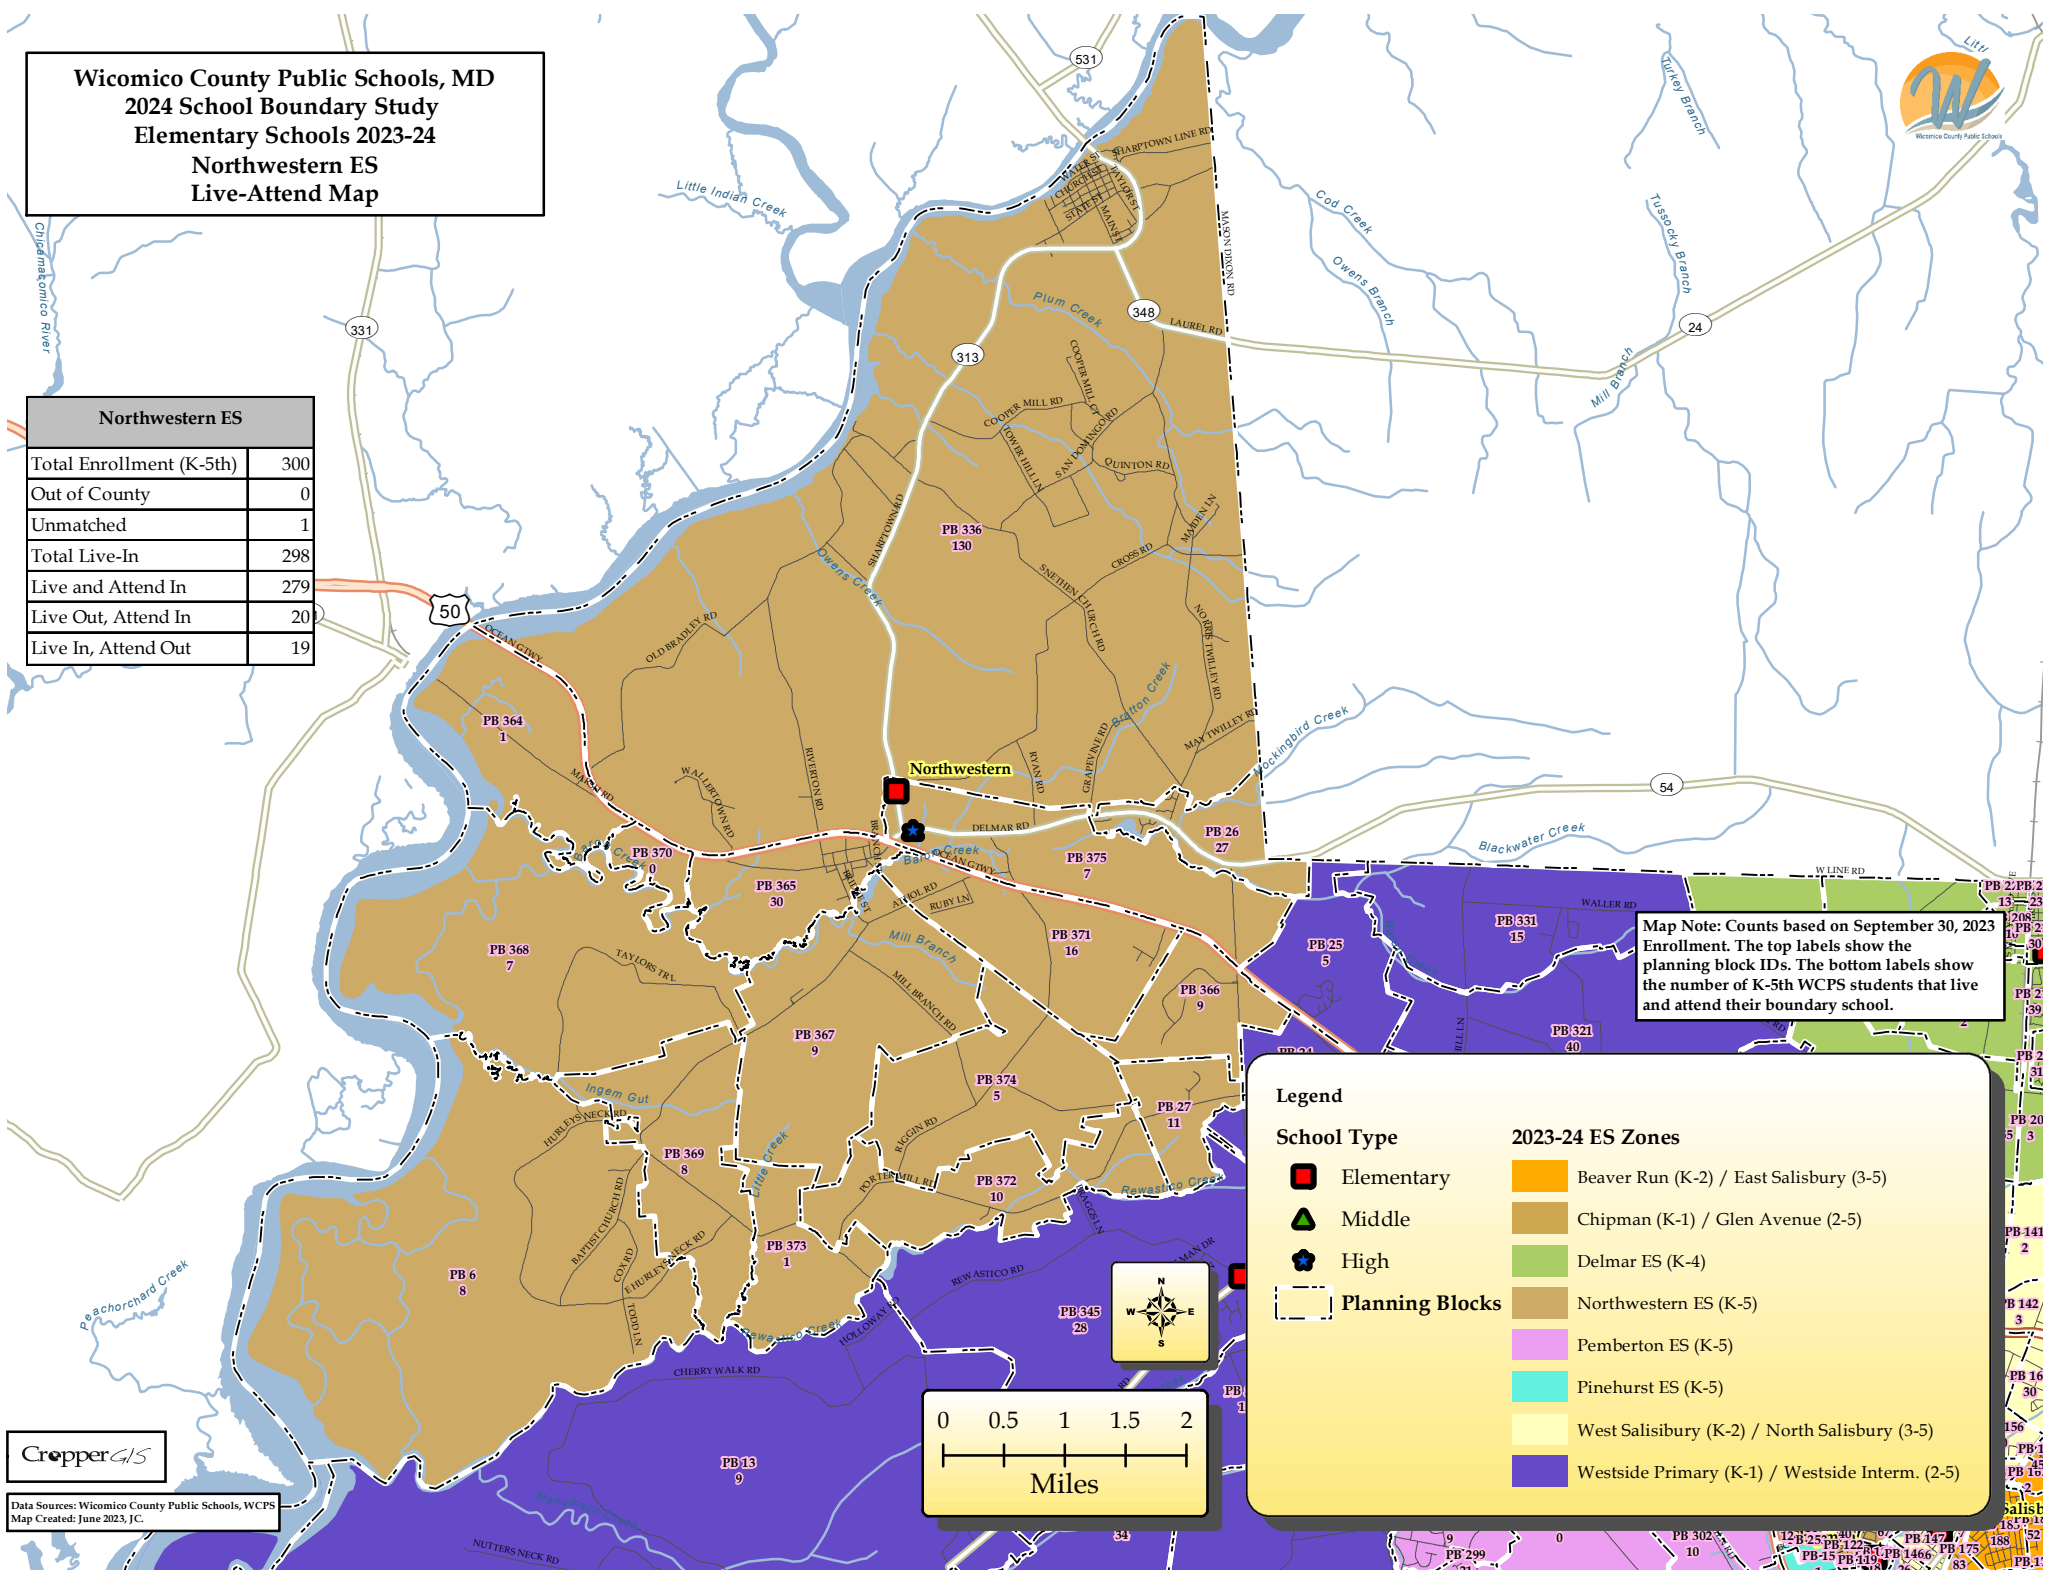

Wicomico County Public Schools, MD
2024 School Boundary Study
Elementary Schools 2023-24
Northwestern ES
Live-Attend Map

Northwestern ES	
Total Enrollment (K-5th)	300
Out of County	0
Unmatched	1
Total Live-In	298
Live and Attend In	279
Live Out, Attend In	20
Live In, Attend Out	19

Map Note: Counts based on September 30, 2023 Enrollment. The top labels show the planning block IDs. The bottom labels show the number of K-5th WCPS students that live and attend their boundary school.

Legend

School Type

- Elementary
- Middle
- High

2023-24 ES Zones

- Beaver Run (K-2) / East Salisbury (3-5)
- Chipman (K-1) / Glen Avenue (2-5)
- Delmar ES (K-4)
- Northwestern ES (K-5)
- Pemberton ES (K-5)
- Pinehurst ES (K-5)
- West Salisbury (K-2) / North Salisbury (3-5)
- Westside Primary (K-1) / Westside Intern. (2-5)

Planning Blocks

Data Sources: Wicomico County Public Schools, WCPS
Map Created: June 2023, J.C.