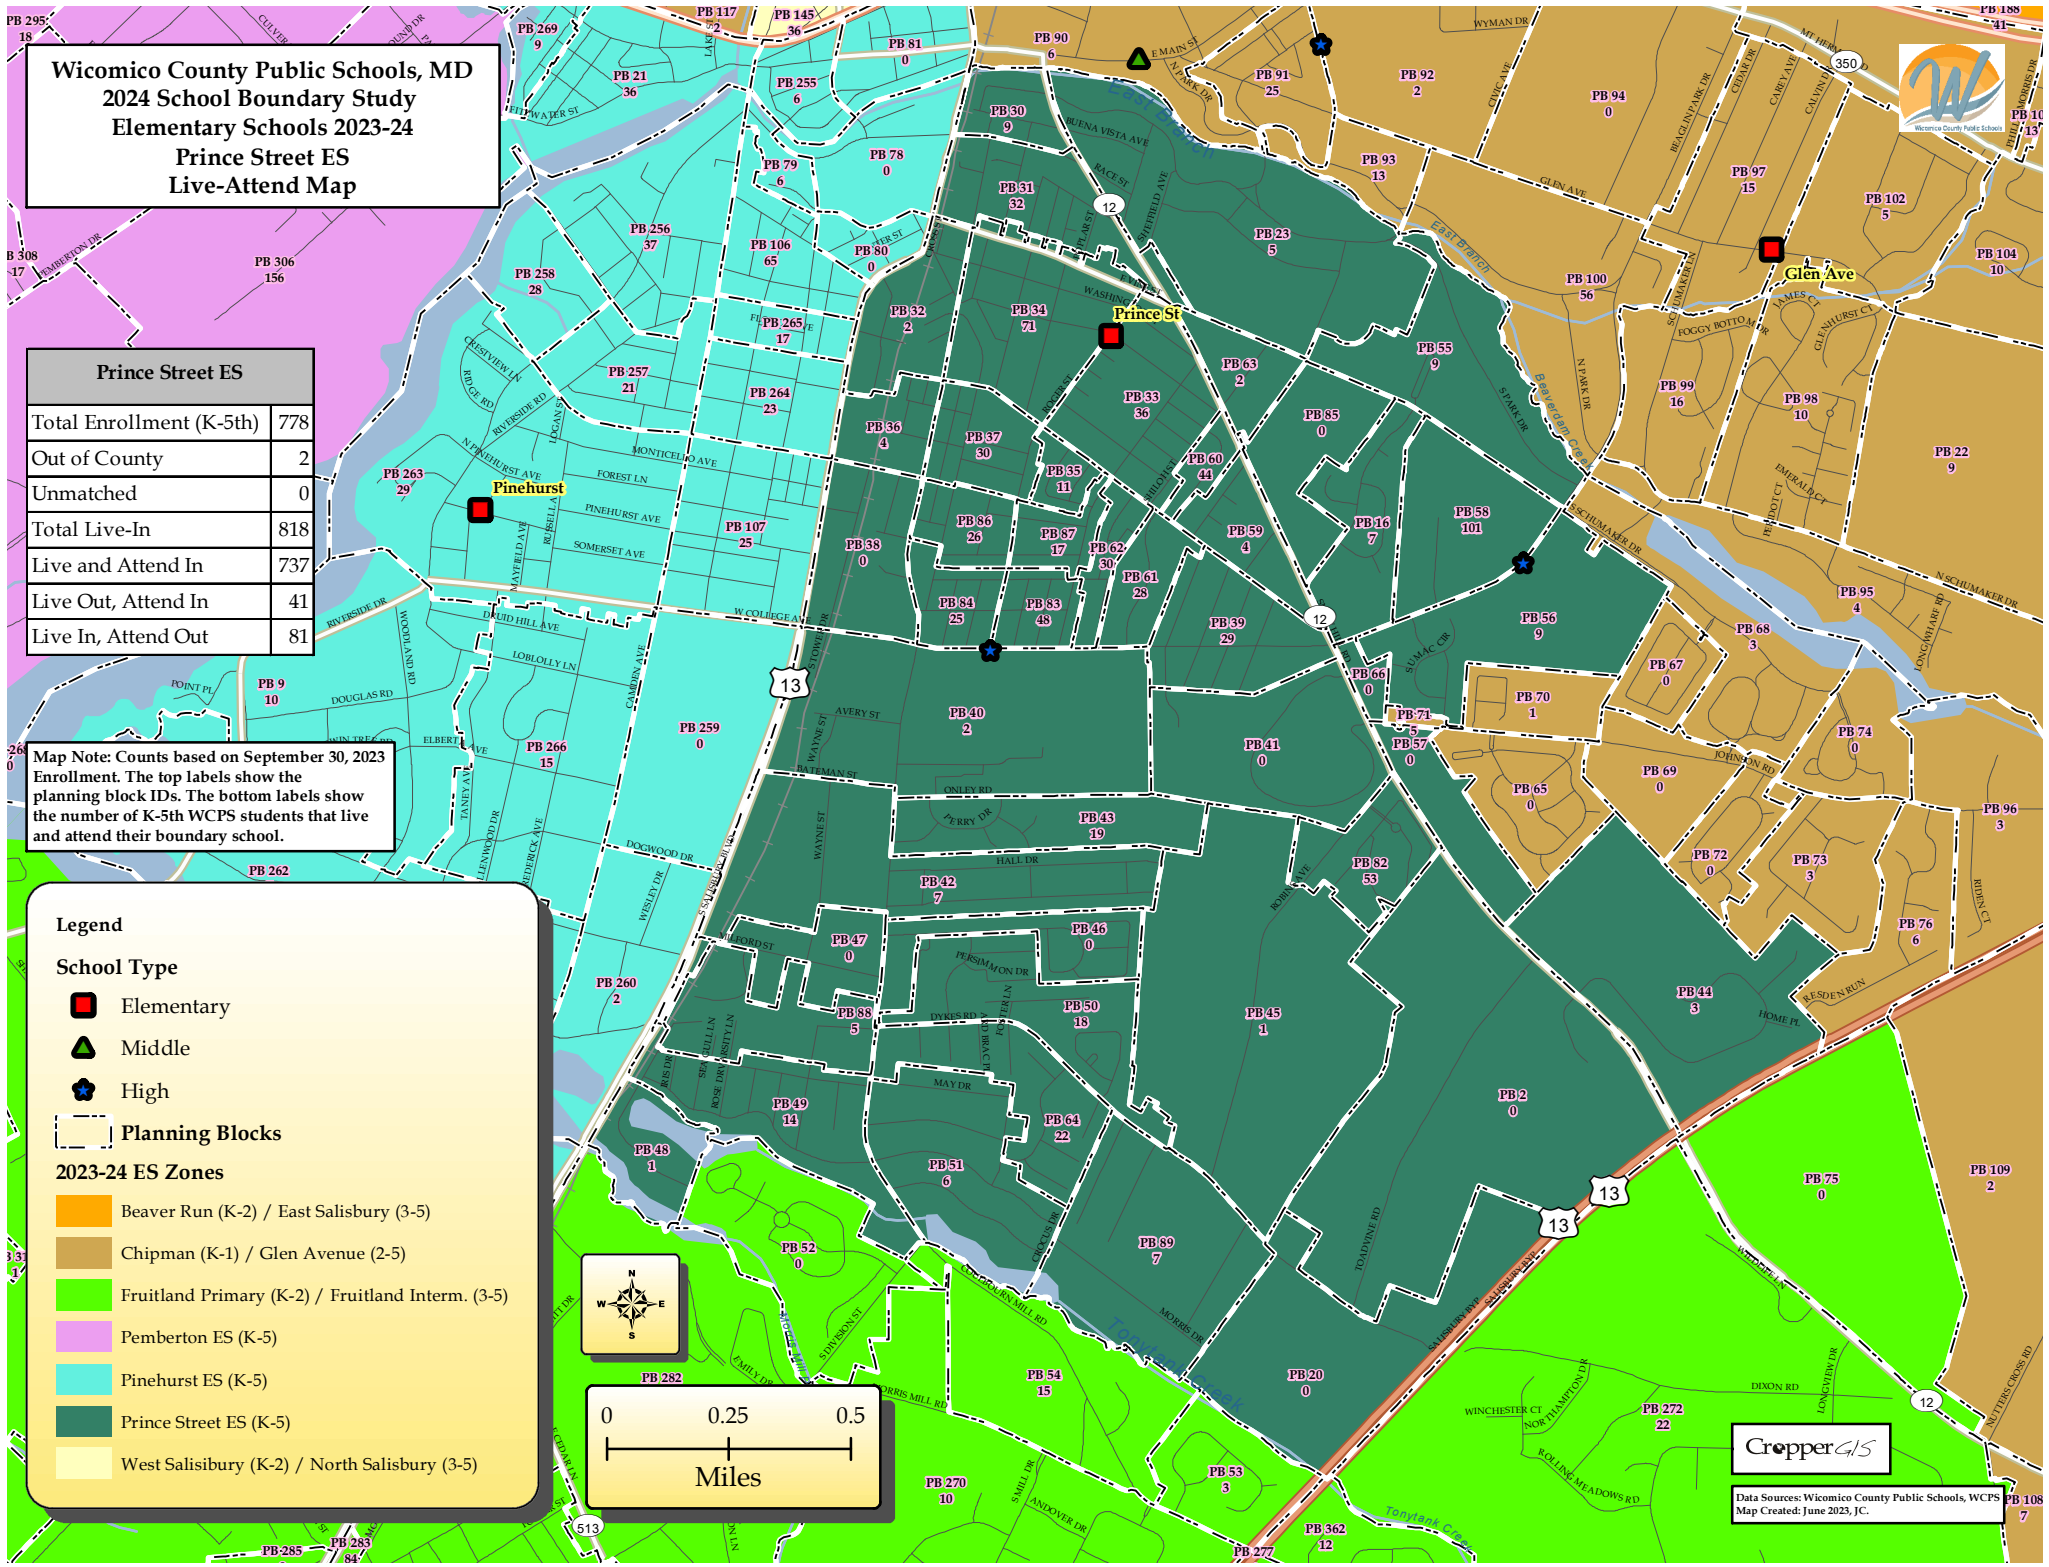

Wicomico County Public Schools, MD
2024 School Boundary Study
Elementary Schools 2023-24
Prince Street ES
Live-Attend Map

Prince Street ES	
Total Enrollment (K-5th)	778
Out of County	2
Unmatched	0
Total Live-In	818
Live and Attend In	737
Live Out, Attend In	41
Live In, Attend Out	81

Map Note: Counts based on September 30, 2023 Enrollment. The top labels show the planning block IDs. The bottom labels show the number of K-5th WCPS students that live and attend their boundary school.

Legend

School Type

- Elementary
- Middle
- High

2023-24 ES Zones

- Beaver Run (K-2) / East Salisbury (3-5)
- Chipman (K-1) / Glen Avenue (2-5)
- Fruitland Primary (K-2) / Fruitland Intern. (3-5)
- Pemberton ES (K-5)
- Pinehurst ES (K-5)
- Prince Street ES (K-5)
- West Salisbury (K-2) / North Salisbury (3-5)

Planning Blocks

0 0.25 0.5 Miles

Data Sources: Wicomico County Public Schools, WCPS
Map Created: June 2023, J.C.