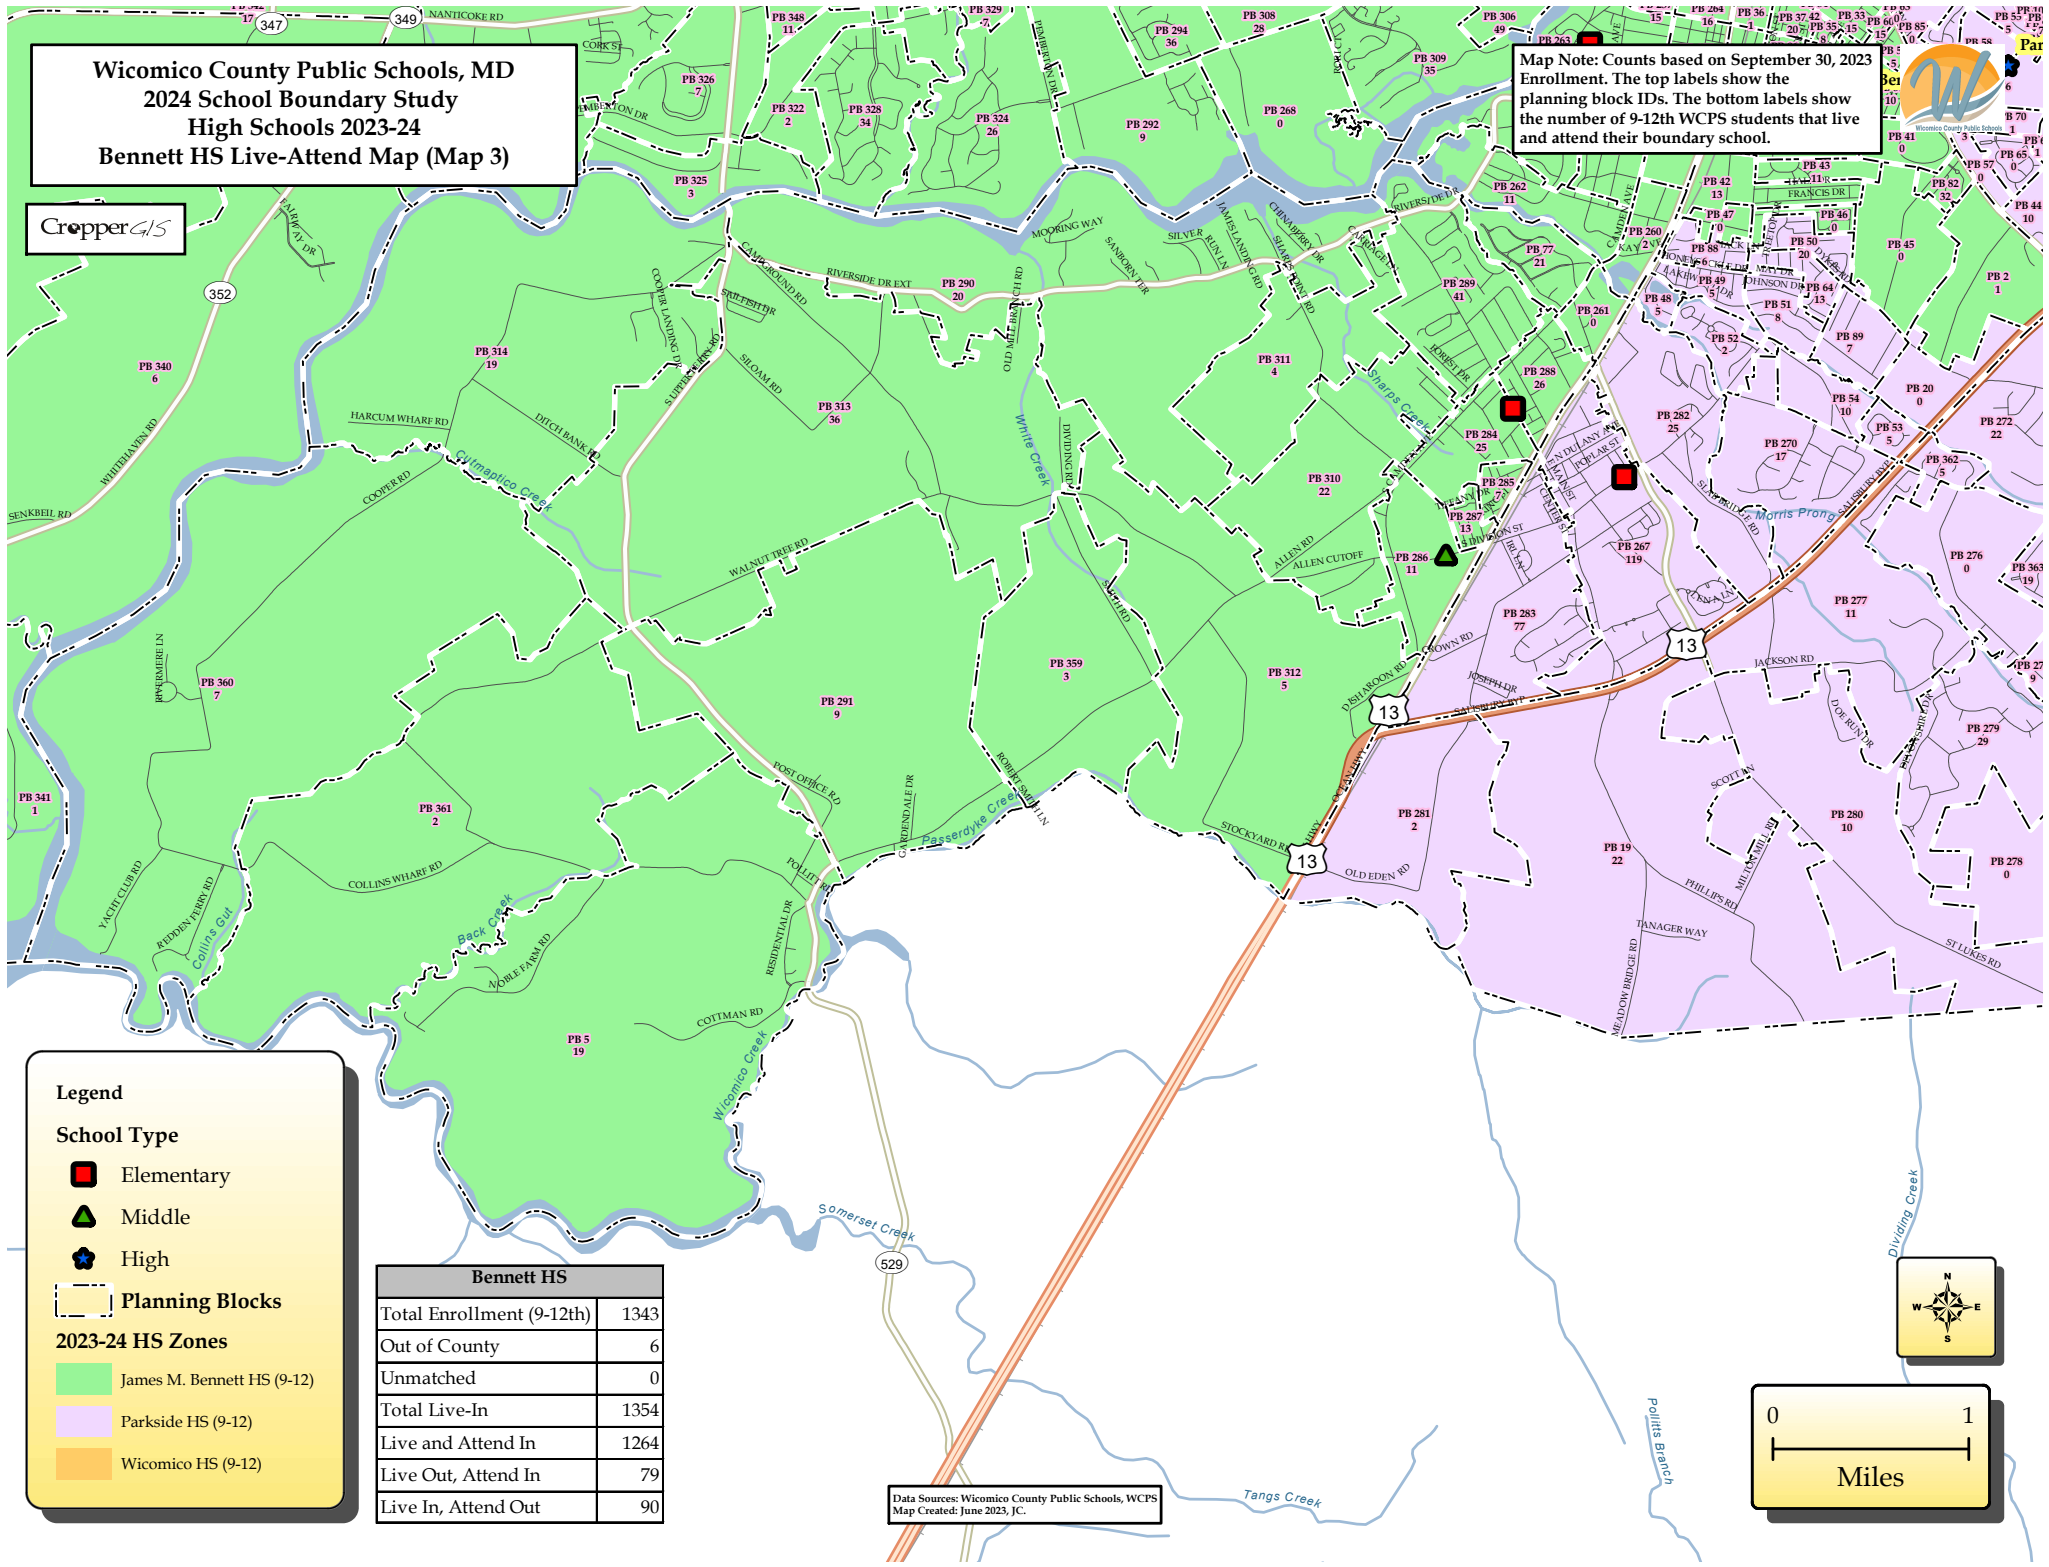

CropperGIS

Map Note: Counts based on September 30, 2023 Enrollment. The top labels show the planning block IDs. The bottom labels show the number of 9-12th WCPS students that live and attend their boundary school.