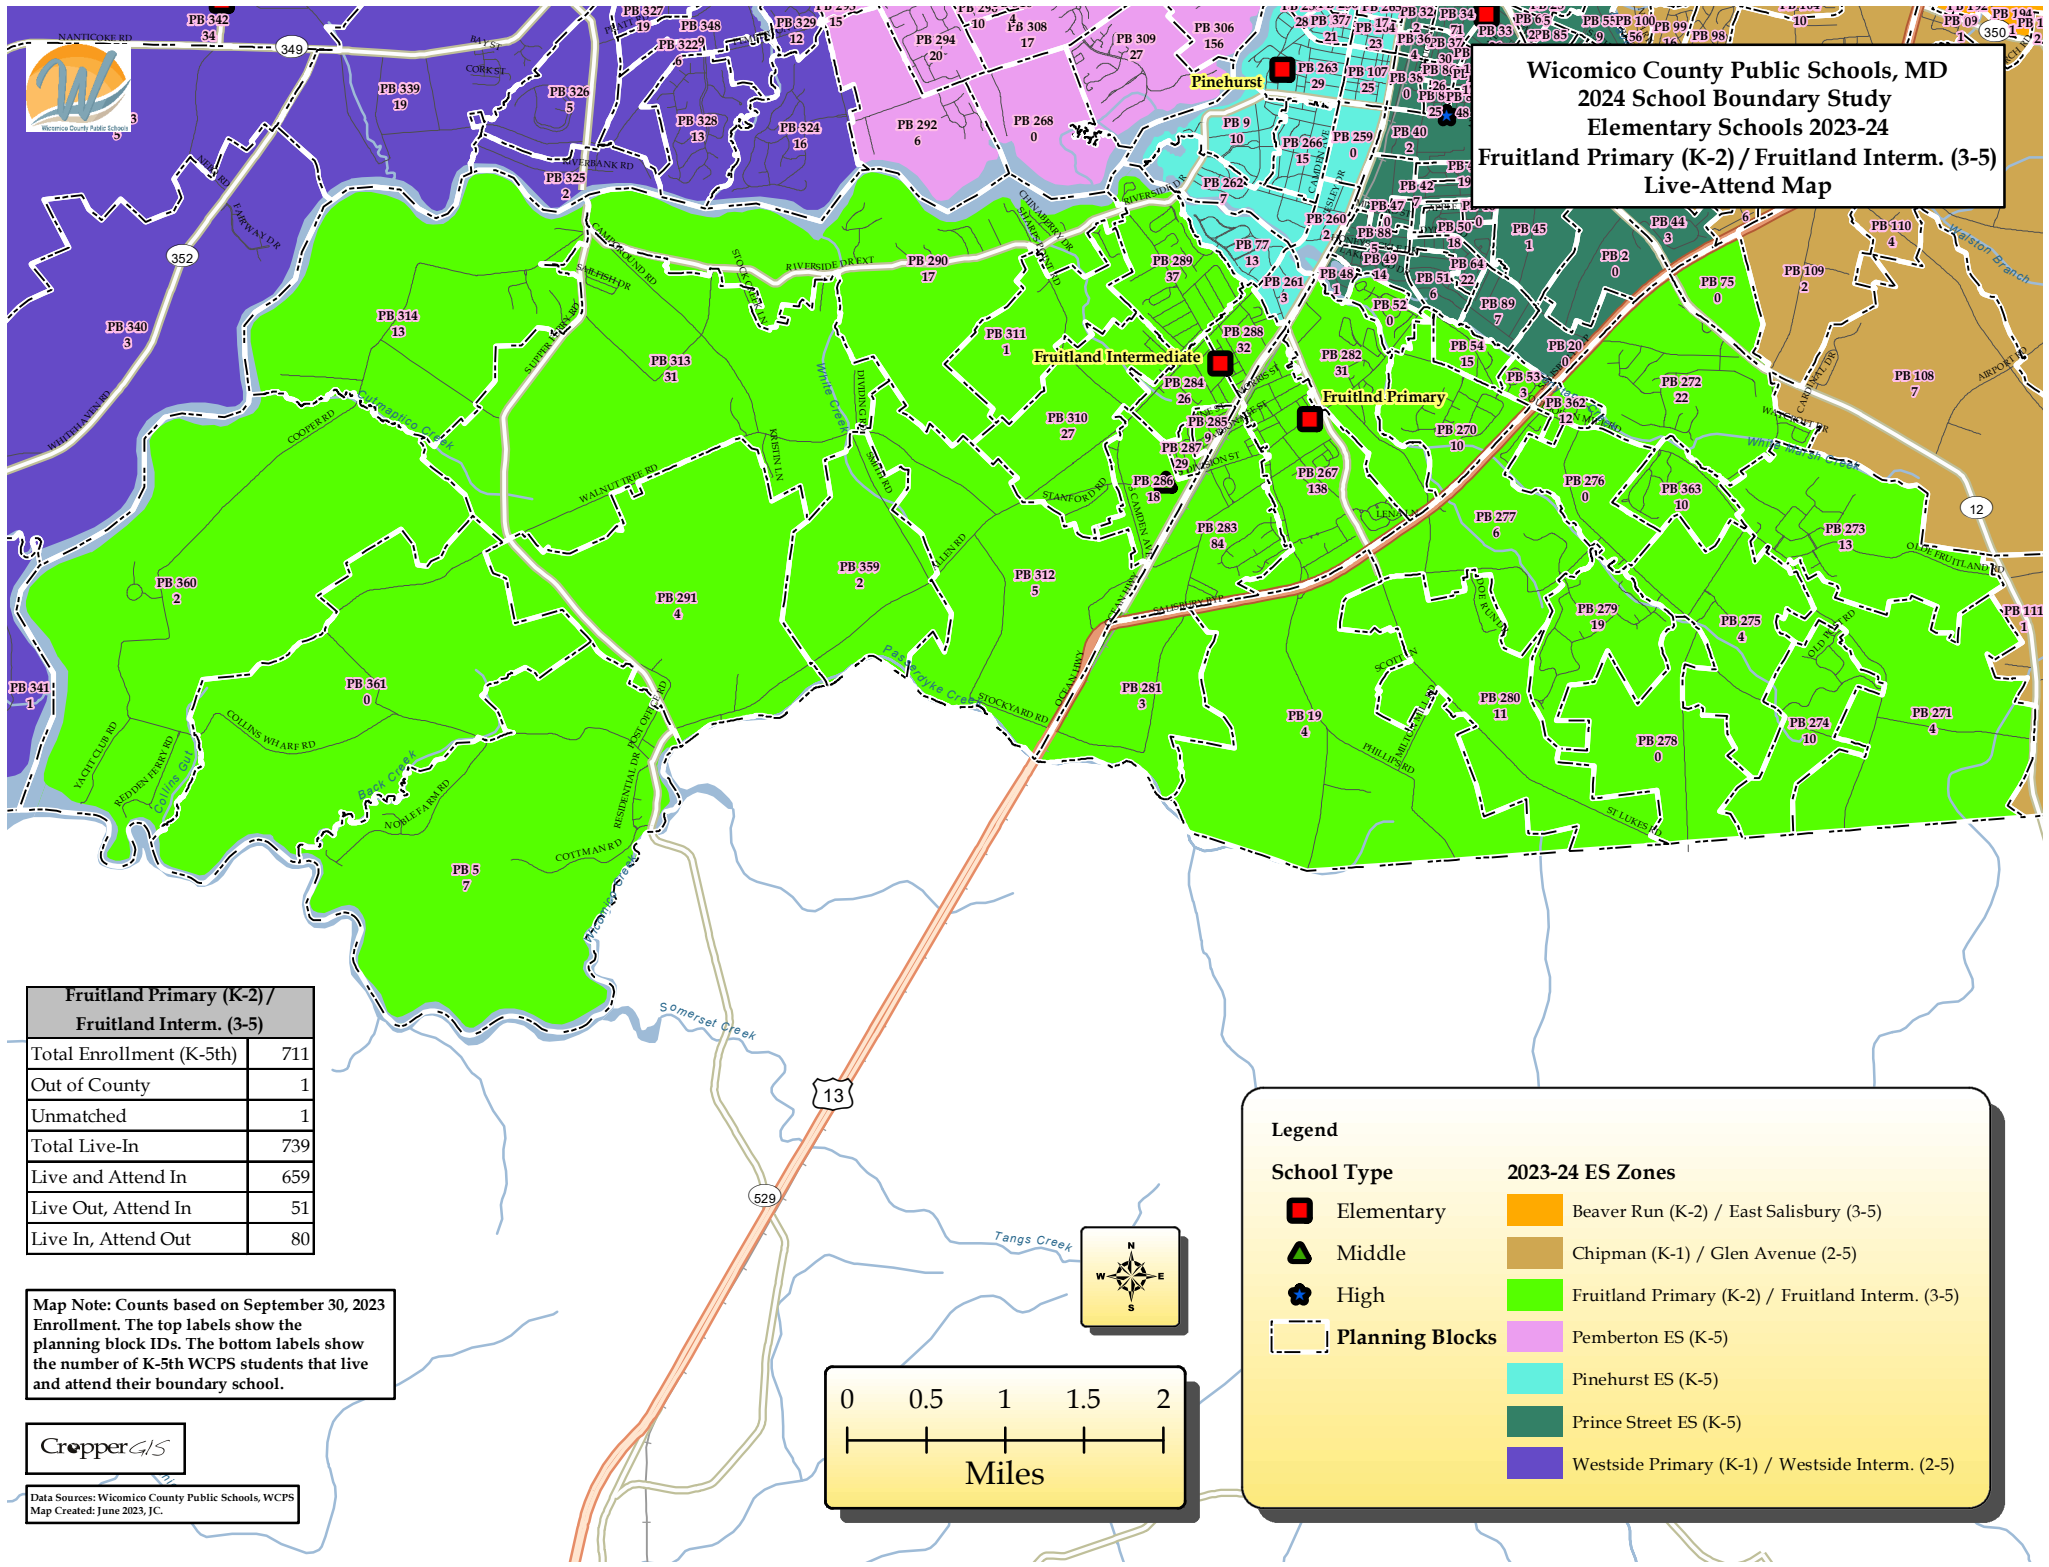

**Wicomico County Public Schools, MD
2024 School Boundary Study
Elementary Schools 2023-24
Fruitland Primary (K-2) / Fruitland Intern. (3-5)
Live-Attend Map**

Fruitland Primary (K-2) / Fruitland Intern. (3-5)	
Total Enrollment (K-5th)	711
Out of County	1
Unmatched	1
Total Live-In	739
Live and Attend In	659
Live Out, Attend In	51
Live In, Attend Out	80

Map Note: Counts based on September 30, 2023 Enrollment. The top labels show the planning block IDs. The bottom labels show the number of K-5th WCPS students that live and attend their boundary school.

Data Sources: Wicomico County Public Schools, WCPS
Map Created: June 2023, J.C.

Legend

School Type

- Elementary
- ▲ Middle
- ★ High
- Planning Blocks

2023-24 ES Zones

- Beaver Run (K-2) / East Salisbury (3-5)
- Chipman (K-1) / Glen Avenue (2-5)
- Fruitland Primary (K-2) / Fruitland Intern. (3-5)
- Pemberton ES (K-5)
- Pinehurst ES (K-5)
- Prince Street ES (K-5)
- Westside Primary (K-1) / Westside Intern. (2-5)