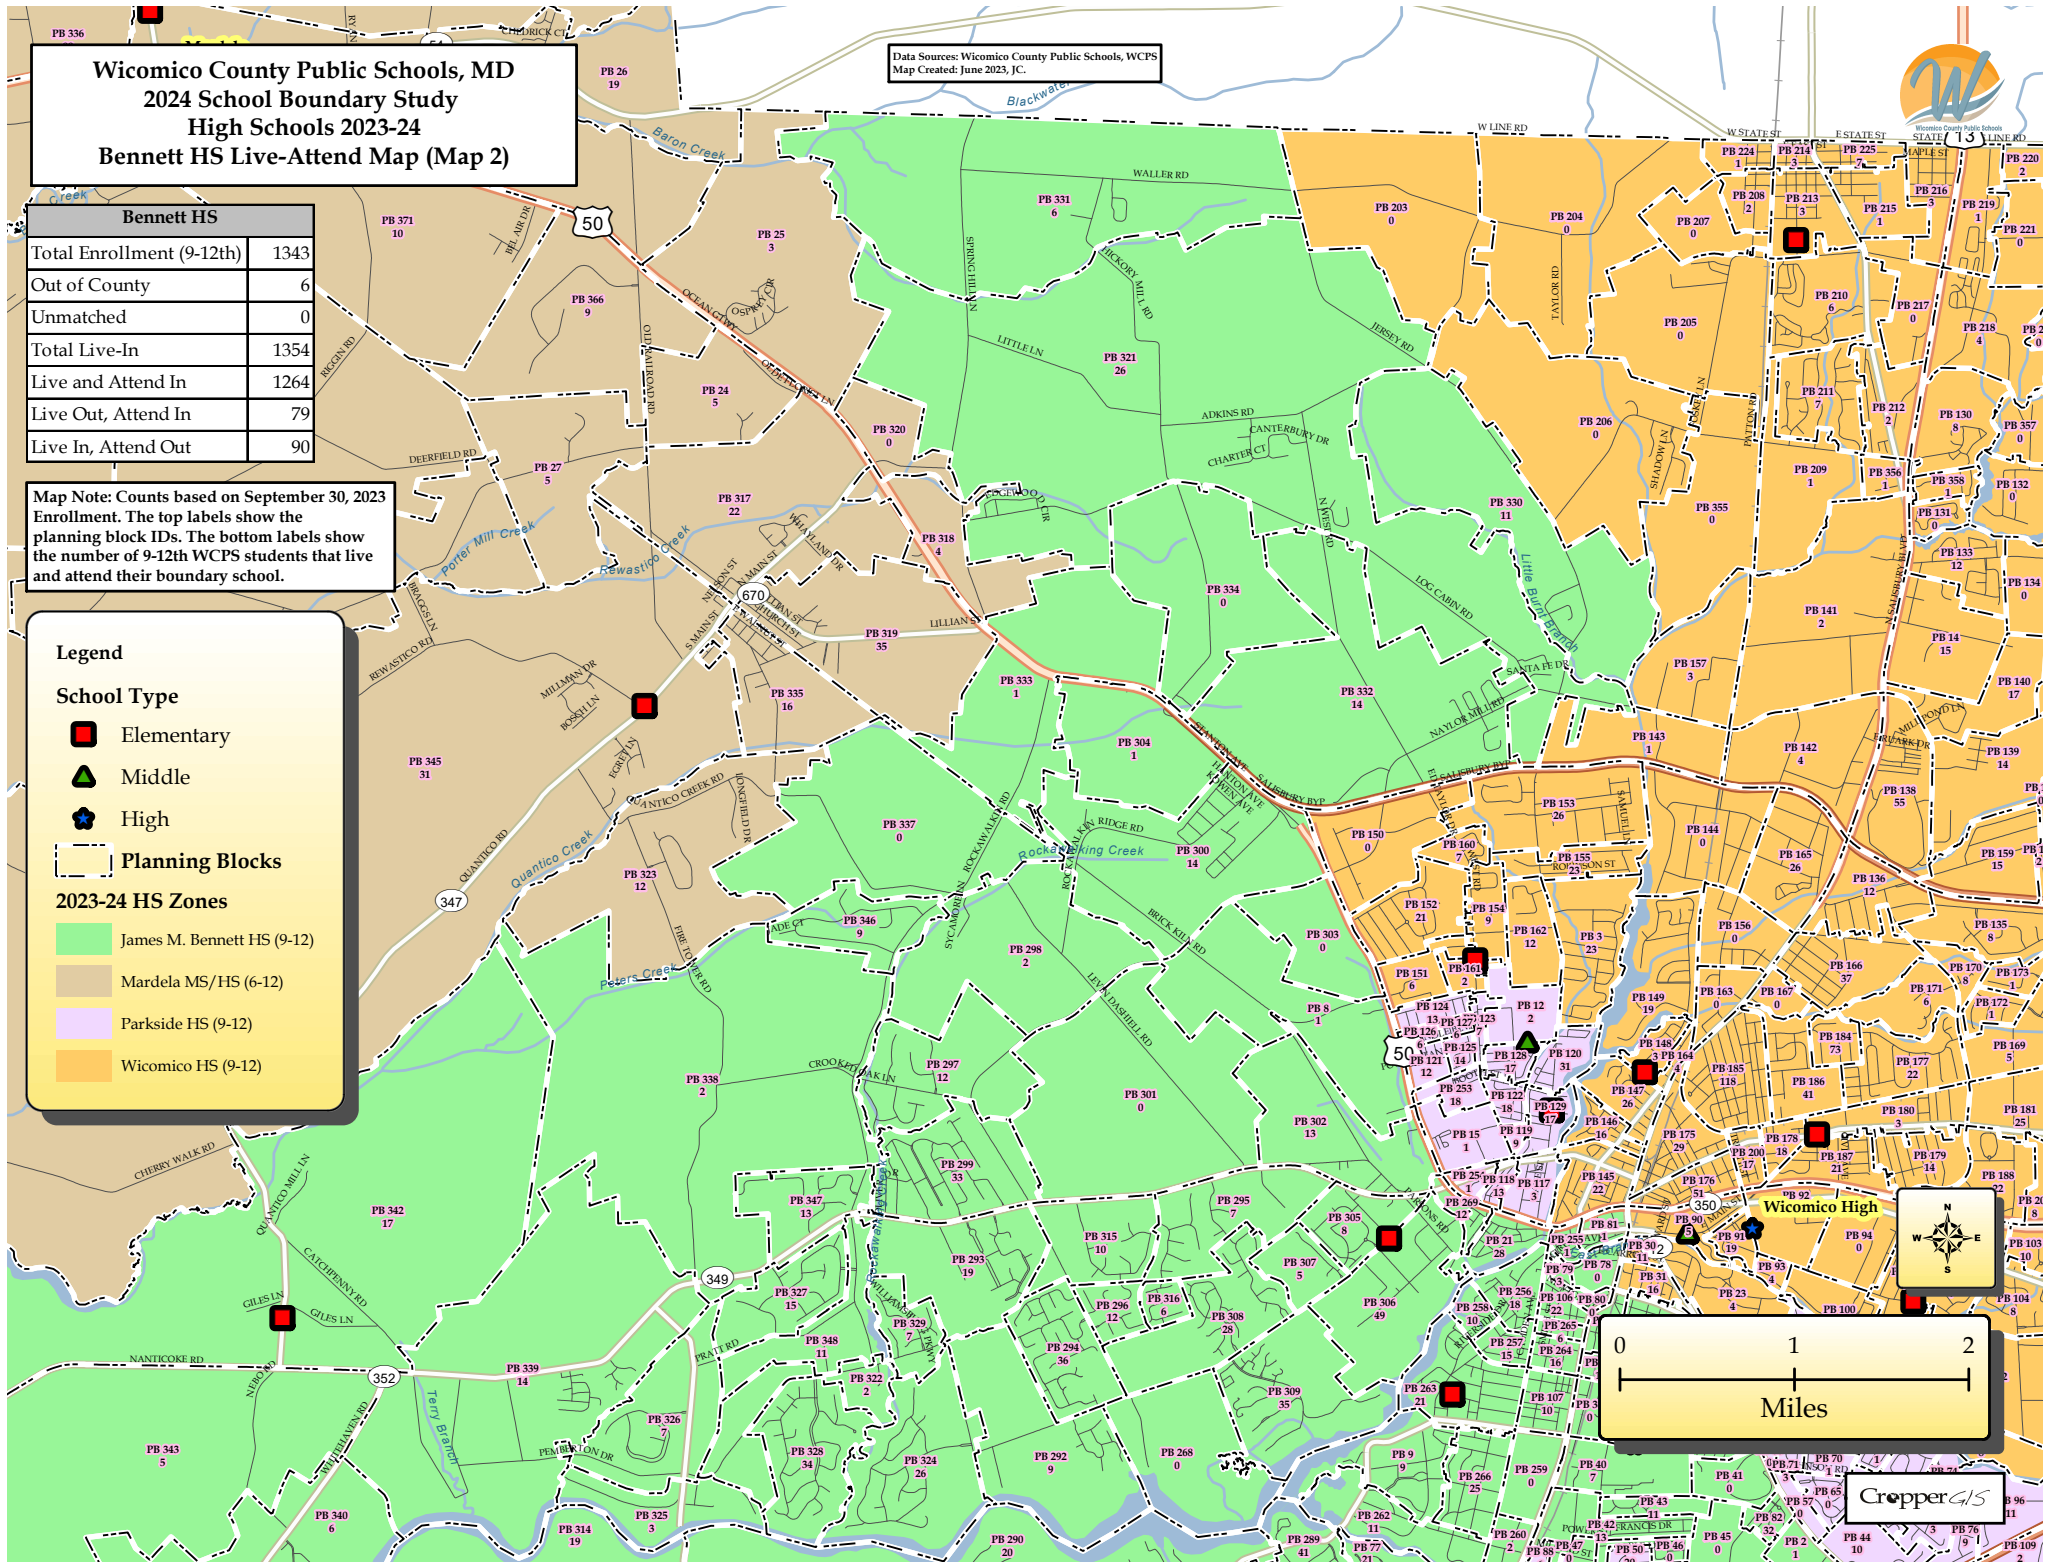

Wicomico County Public Schools, MD 2024 School Boundary Study High Schools 2023-24 Bennett HS Live-Attend Map (Map 2)

Data Sources: Wicomico County Public Schools, WCPSS
Map Created: June 2023, J.C.

Bennett HS	
Total Enrollment (9-12th)	1343
Out of County	6
Unmatched	0
Total Live-In	1354
Live and Attend In	1264
Live Out, Attend In	79
Live In, Attend Out	90

Map Note: Counts based on September 30, 2023 Enrollment. The top labels show the planning block IDs. The bottom labels show the number of 9-12th WCPSS students that live and attend their boundary school.

Legend

School Type

- Elementary
- Middle
- High

Planning Blocks

2023-24 HS Zones

- James M. Bennett HS (9-12)
- Mardela MS/HS (6-12)
- Parkside HS (9-12)
- Wicomico HS (9-12)