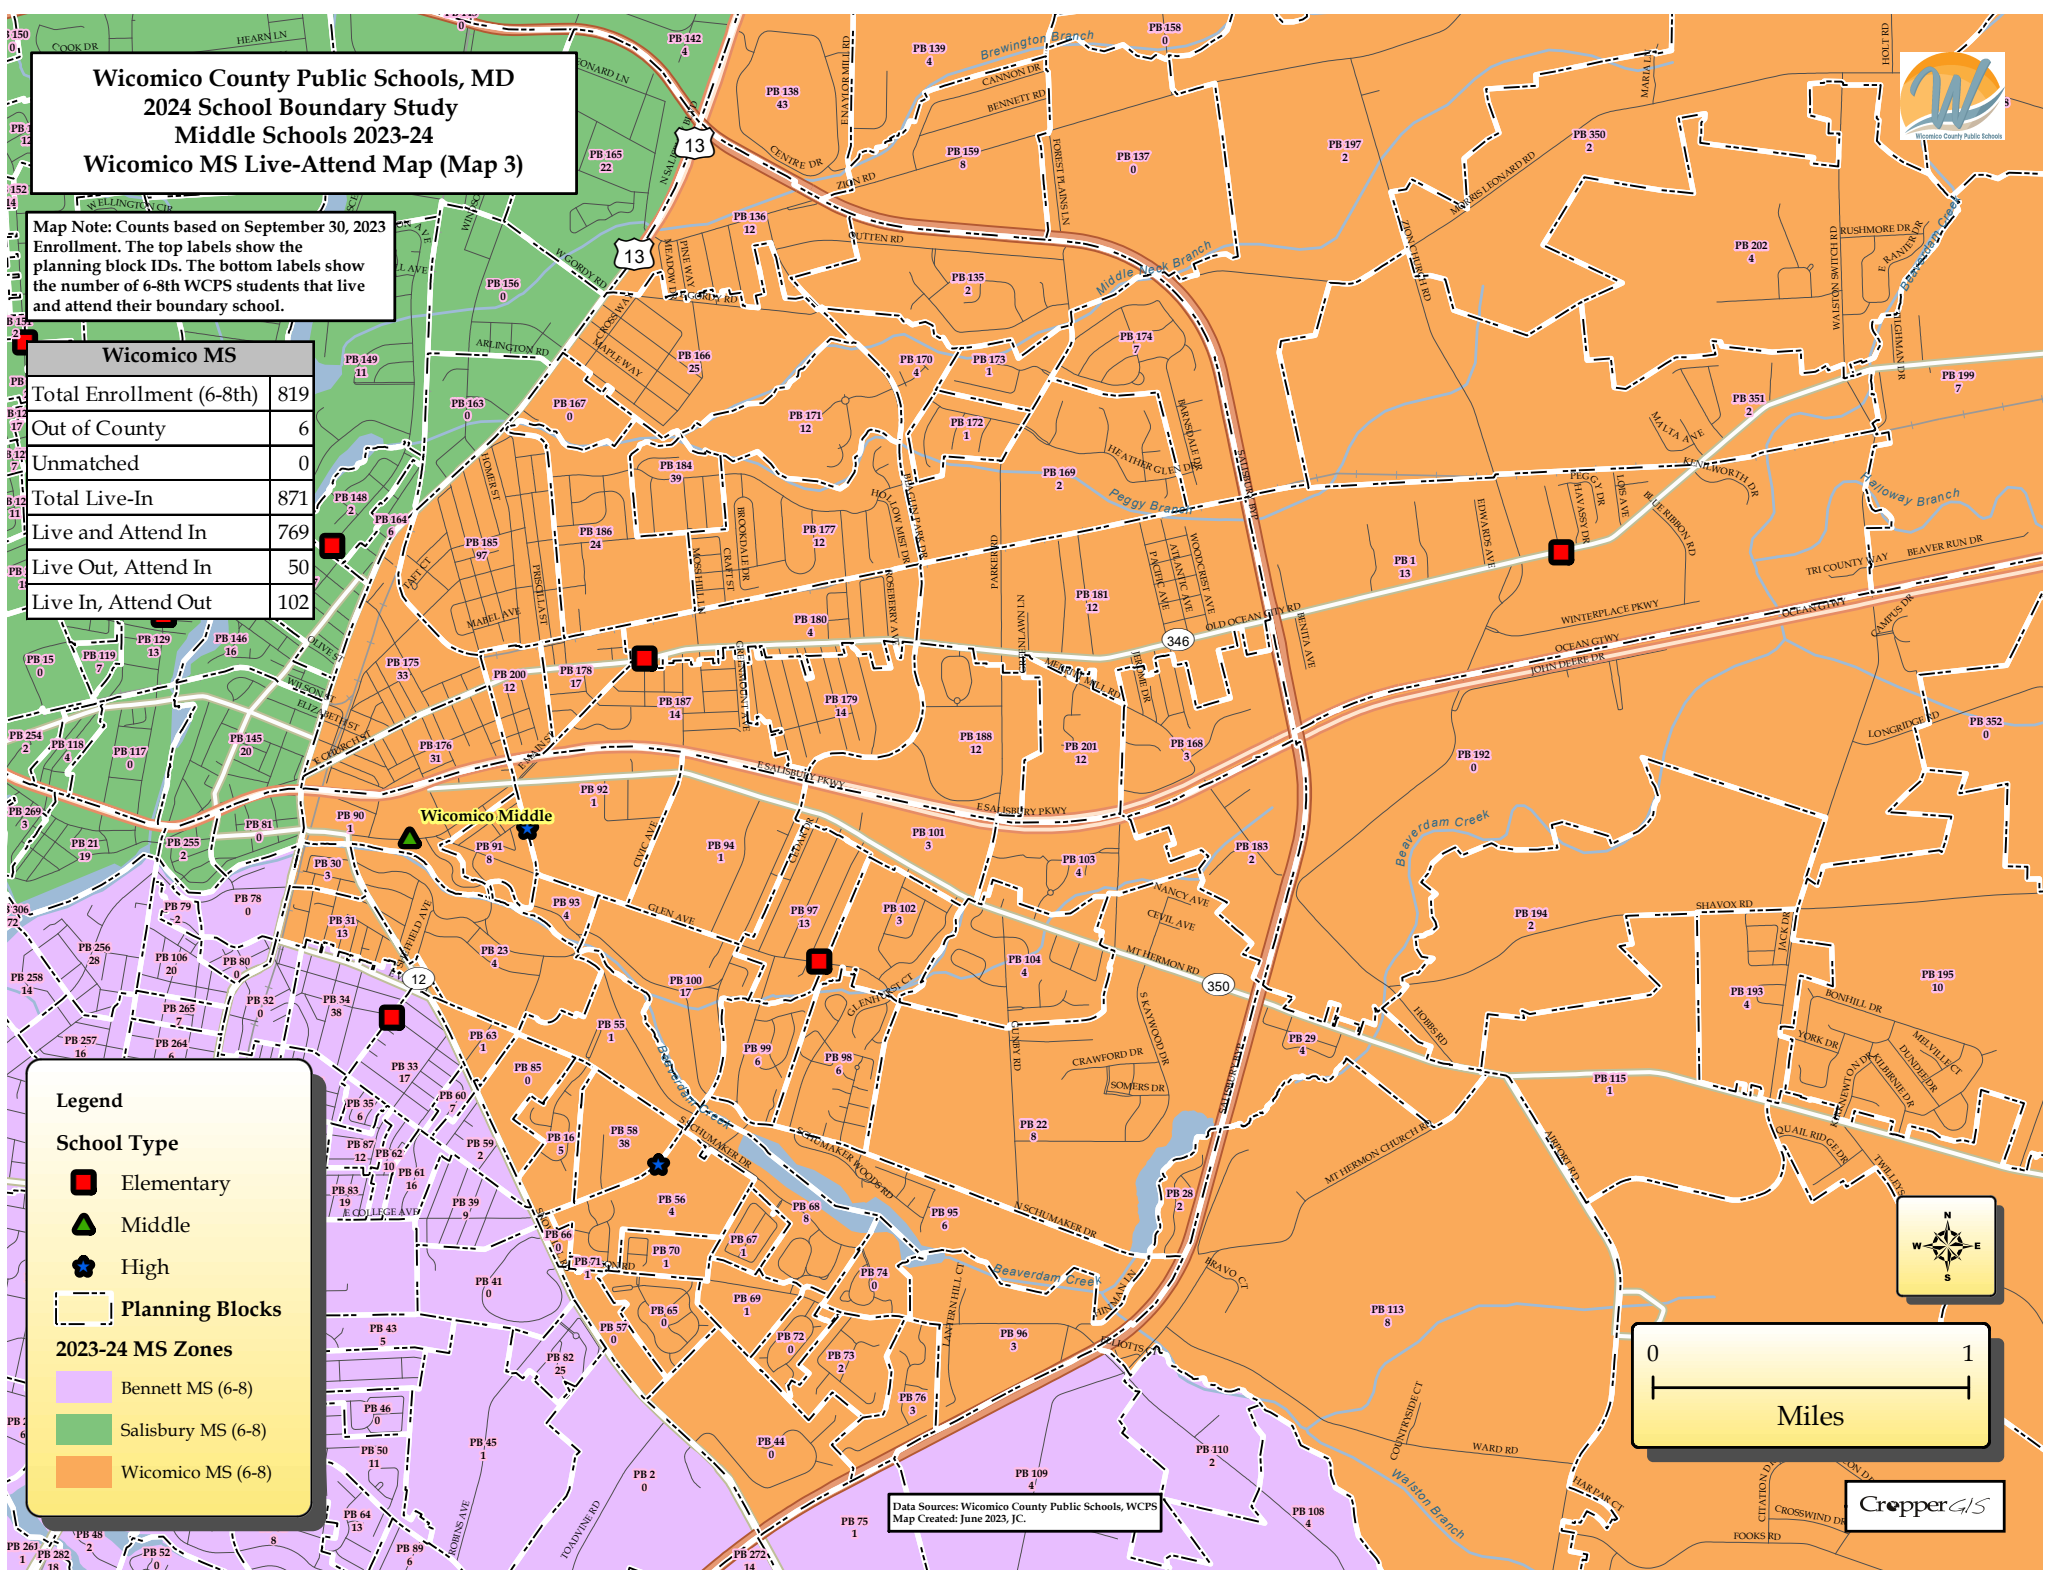

Wicomico County Public Schools, MD
2024 School Boundary Study
Middle Schools 2023-24
Wicomico MS Live-Attend Map (Map 3)

Map Note: Counts based on September 30, 2023 Enrollment. The top labels show the planning block IDs. The bottom labels show the number of 6-8th WCPs students that live and attend their boundary school.

Wicomico MS	
Total Enrollment (6-8th)	819
Out of County	6
Unmatched	0
Total Live-In	871
Live and Attend In	769
Live Out, Attend In	50
Live In, Attend Out	102

Legend

School Type

- Elementary
- Middle
- High
- Planning Blocks

2023-24 MS Zones

- Bennett MS (6-8)
- Salisbury MS (6-8)
- Wicomico MS (6-8)

Data Sources: Wicomico County Public Schools, WCPs
Map Created: June 2023, J.C.