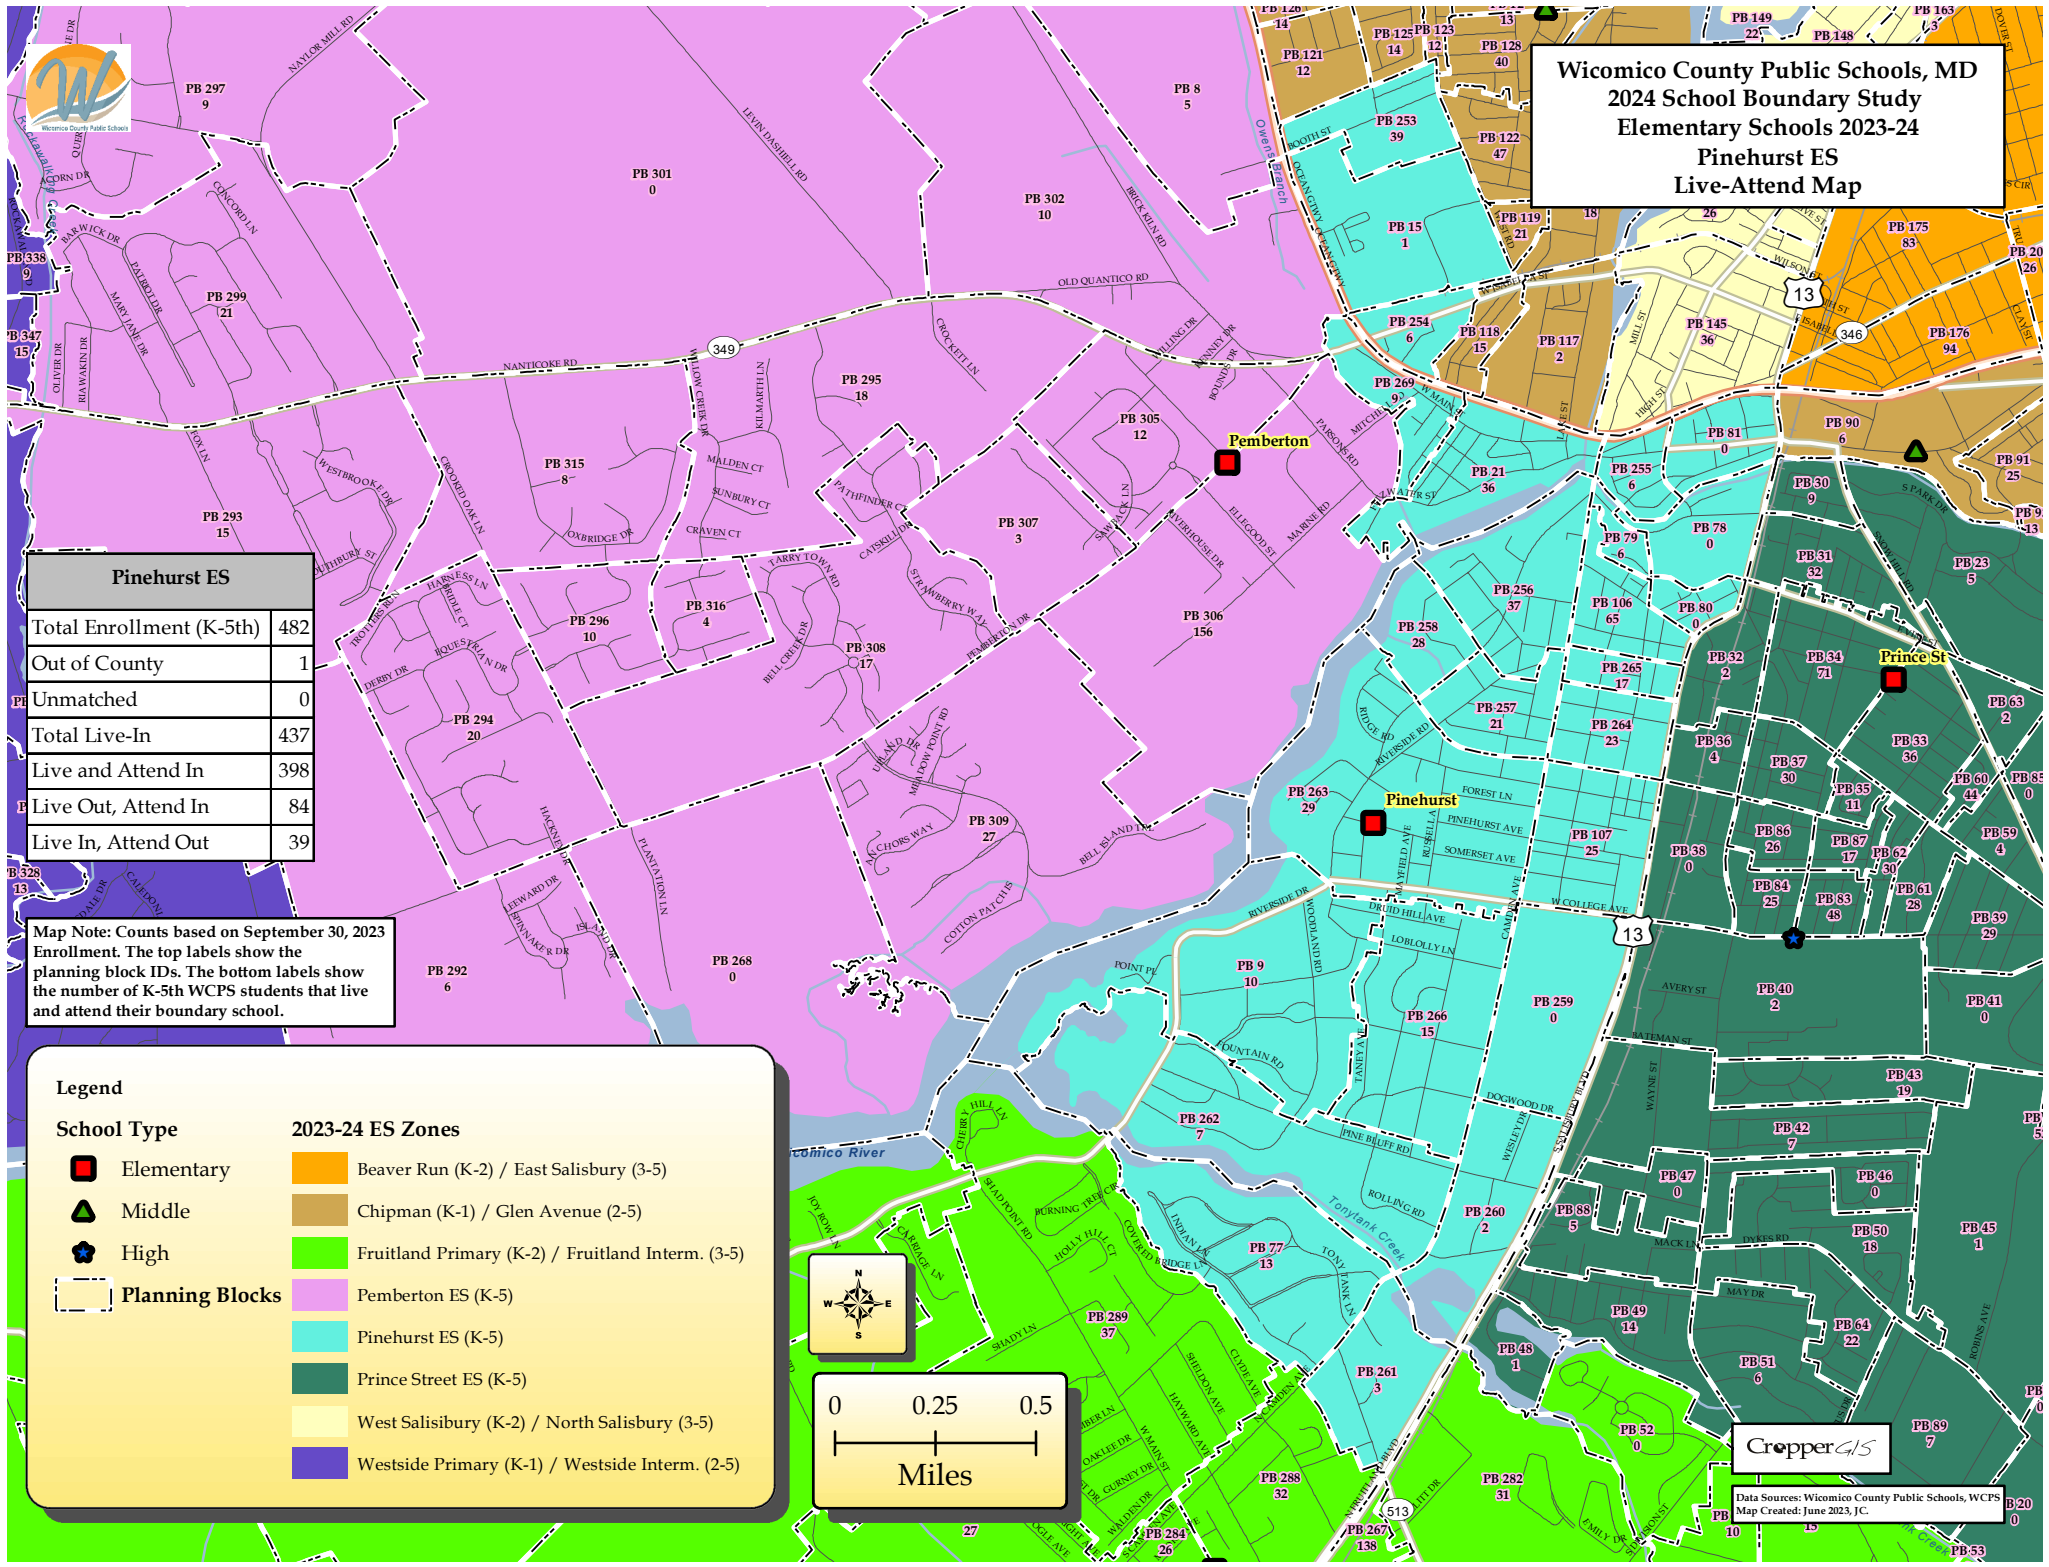

Wicomico County Public Schools, MD 2024 School Boundary Study Elementary Schools 2023-24 Pinehurst ES Live-Attend Map

Pinehurst ES	
Total Enrollment (K-5th)	482
Out of County	1
Unmatched	0
Total Live-In	437
Live and Attend In	398
Live Out, Attend In	84
Live In, Attend Out	39

Map Note: Counts based on September 30, 2023 Enrollment. The top labels show the planning block IDs. The bottom labels show the number of K-5th WCPS students that live and attend their boundary school.

Legend

School Type

- Elementary
- ▲ Middle
- ★ High
- Planning Blocks

2023-24 ES Zones

- Beaver Run (K-2) / East Salisbury (3-5)
- Chipman (K-1) / Glen Avenue (2-5)
- Fruitland Primary (K-2) / Fruitland Intern. (3-5)
- Pemberton ES (K-5)
- Pinehurst ES (K-5)
- Prince Street ES (K-5)
- West Salisbury (K-2) / North Salisbury (3-5)
- Westside Primary (K-1) / Westside Intern. (2-5)

Data Sources: Wicomico County Public Schools, WCPS
Map Created: June 2023, J.C.