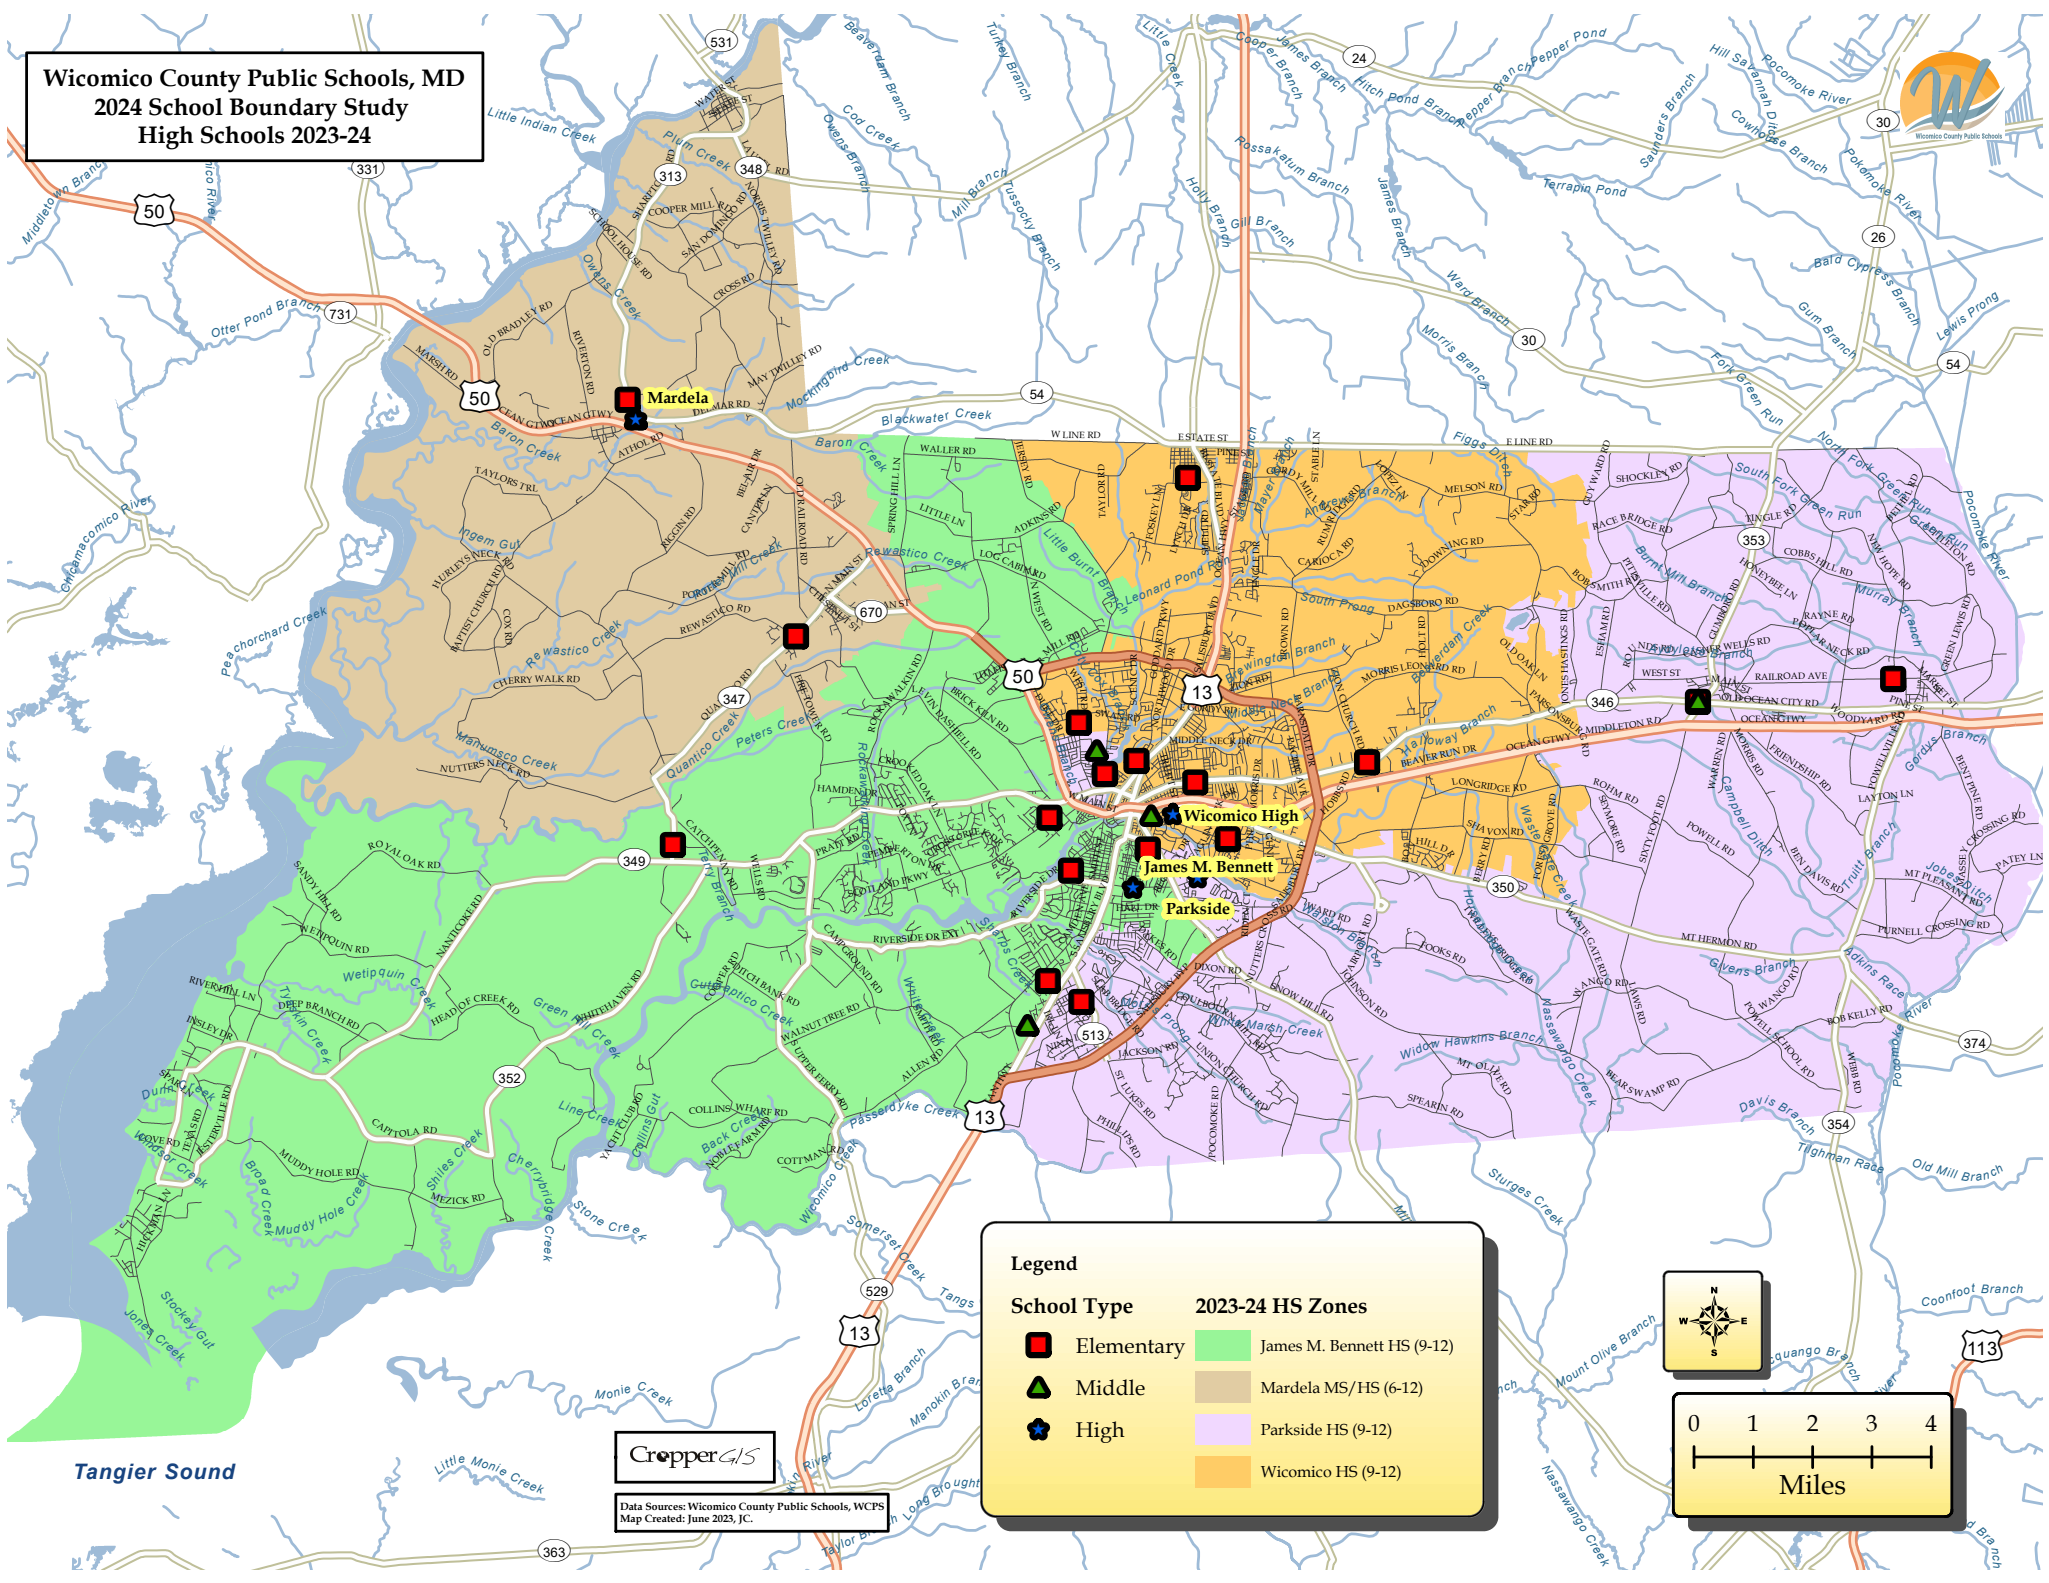

2023-24 MS Zones

- Bennett MS (6-8)
- Salisbury MS (6-8)
- Wicomico MS (6-8)

Data Sources: Wicomico County Public Schools, WCPs
 Map Created: June 2023, J.C.

**Wicomico County Public Schools, MD
2024 School Boundary Study
High Schools 2023-24**