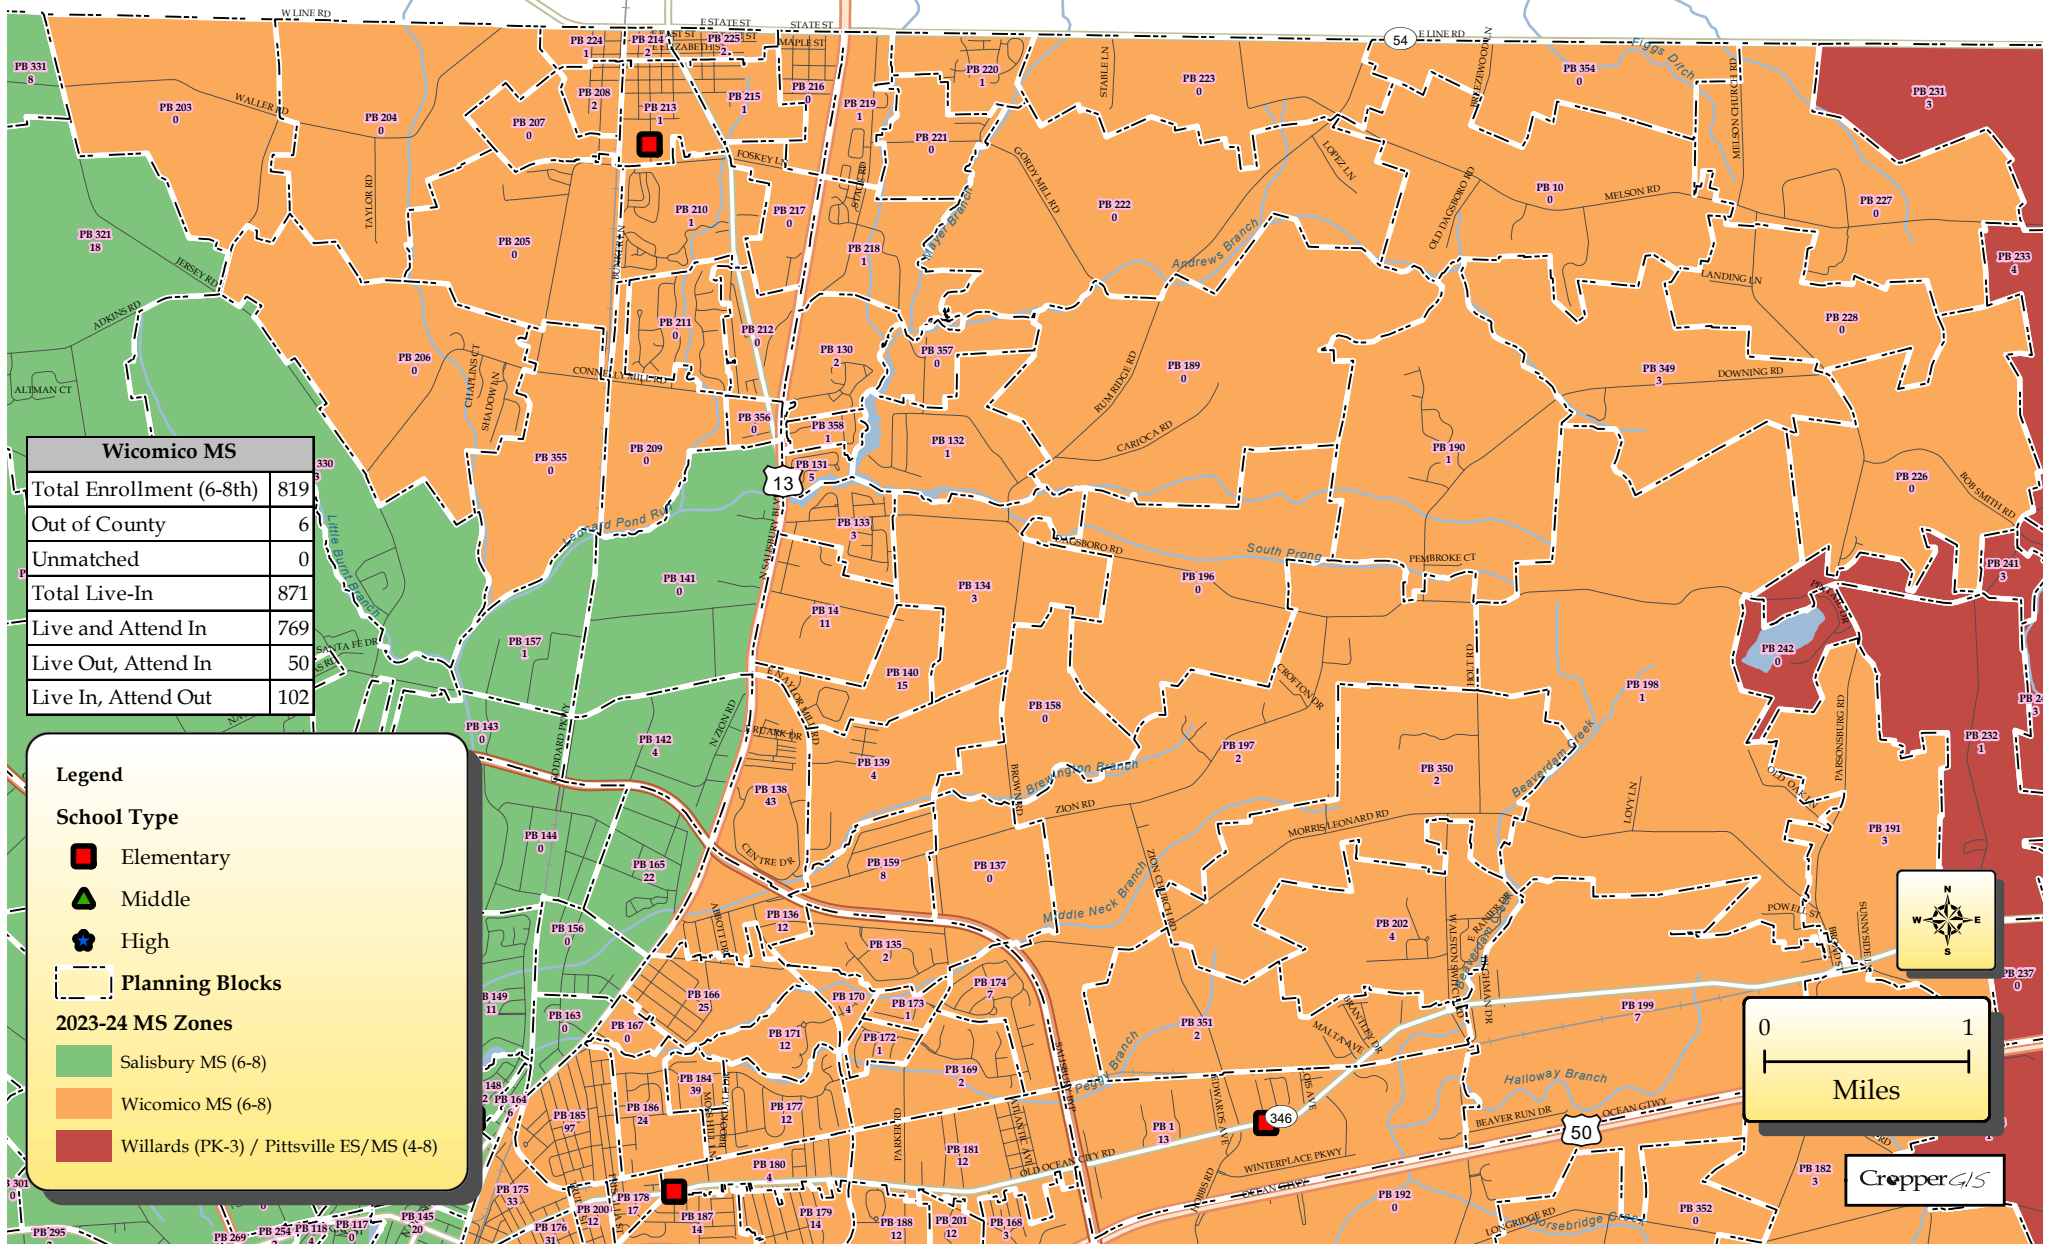

Wicomico County Public Schools, MD
2024 School Boundary Study
Middle Schools 2023-24
Wicomico MS Live-Attend Map (Map 1)

Data Sources: Wicomico County Public Schools, WCPS
Map Created: June 2023, J.C.

Map Note: Counts based on September 30, 2023 Enrollment. The top labels show the planning block IDs. The bottom labels show the number of 6-8th WCPS students that live and attend their boundary school.

Wicomico MS	
Total Enrollment (6-8th)	819
Out of County	6
Unmatched	0
Total Live-In	871
Live and Attend In	769
Live Out, Attend In	50
Live In, Attend Out	102

Legend

School Type

- Elementary
- Middle
- High
- Planning Blocks

2023-24 MS Zones

- Salisbury MS (6-8)
- Wicomico MS (6-8)
- Willards (PK-3) / Pittsville ES/MS (4-8)