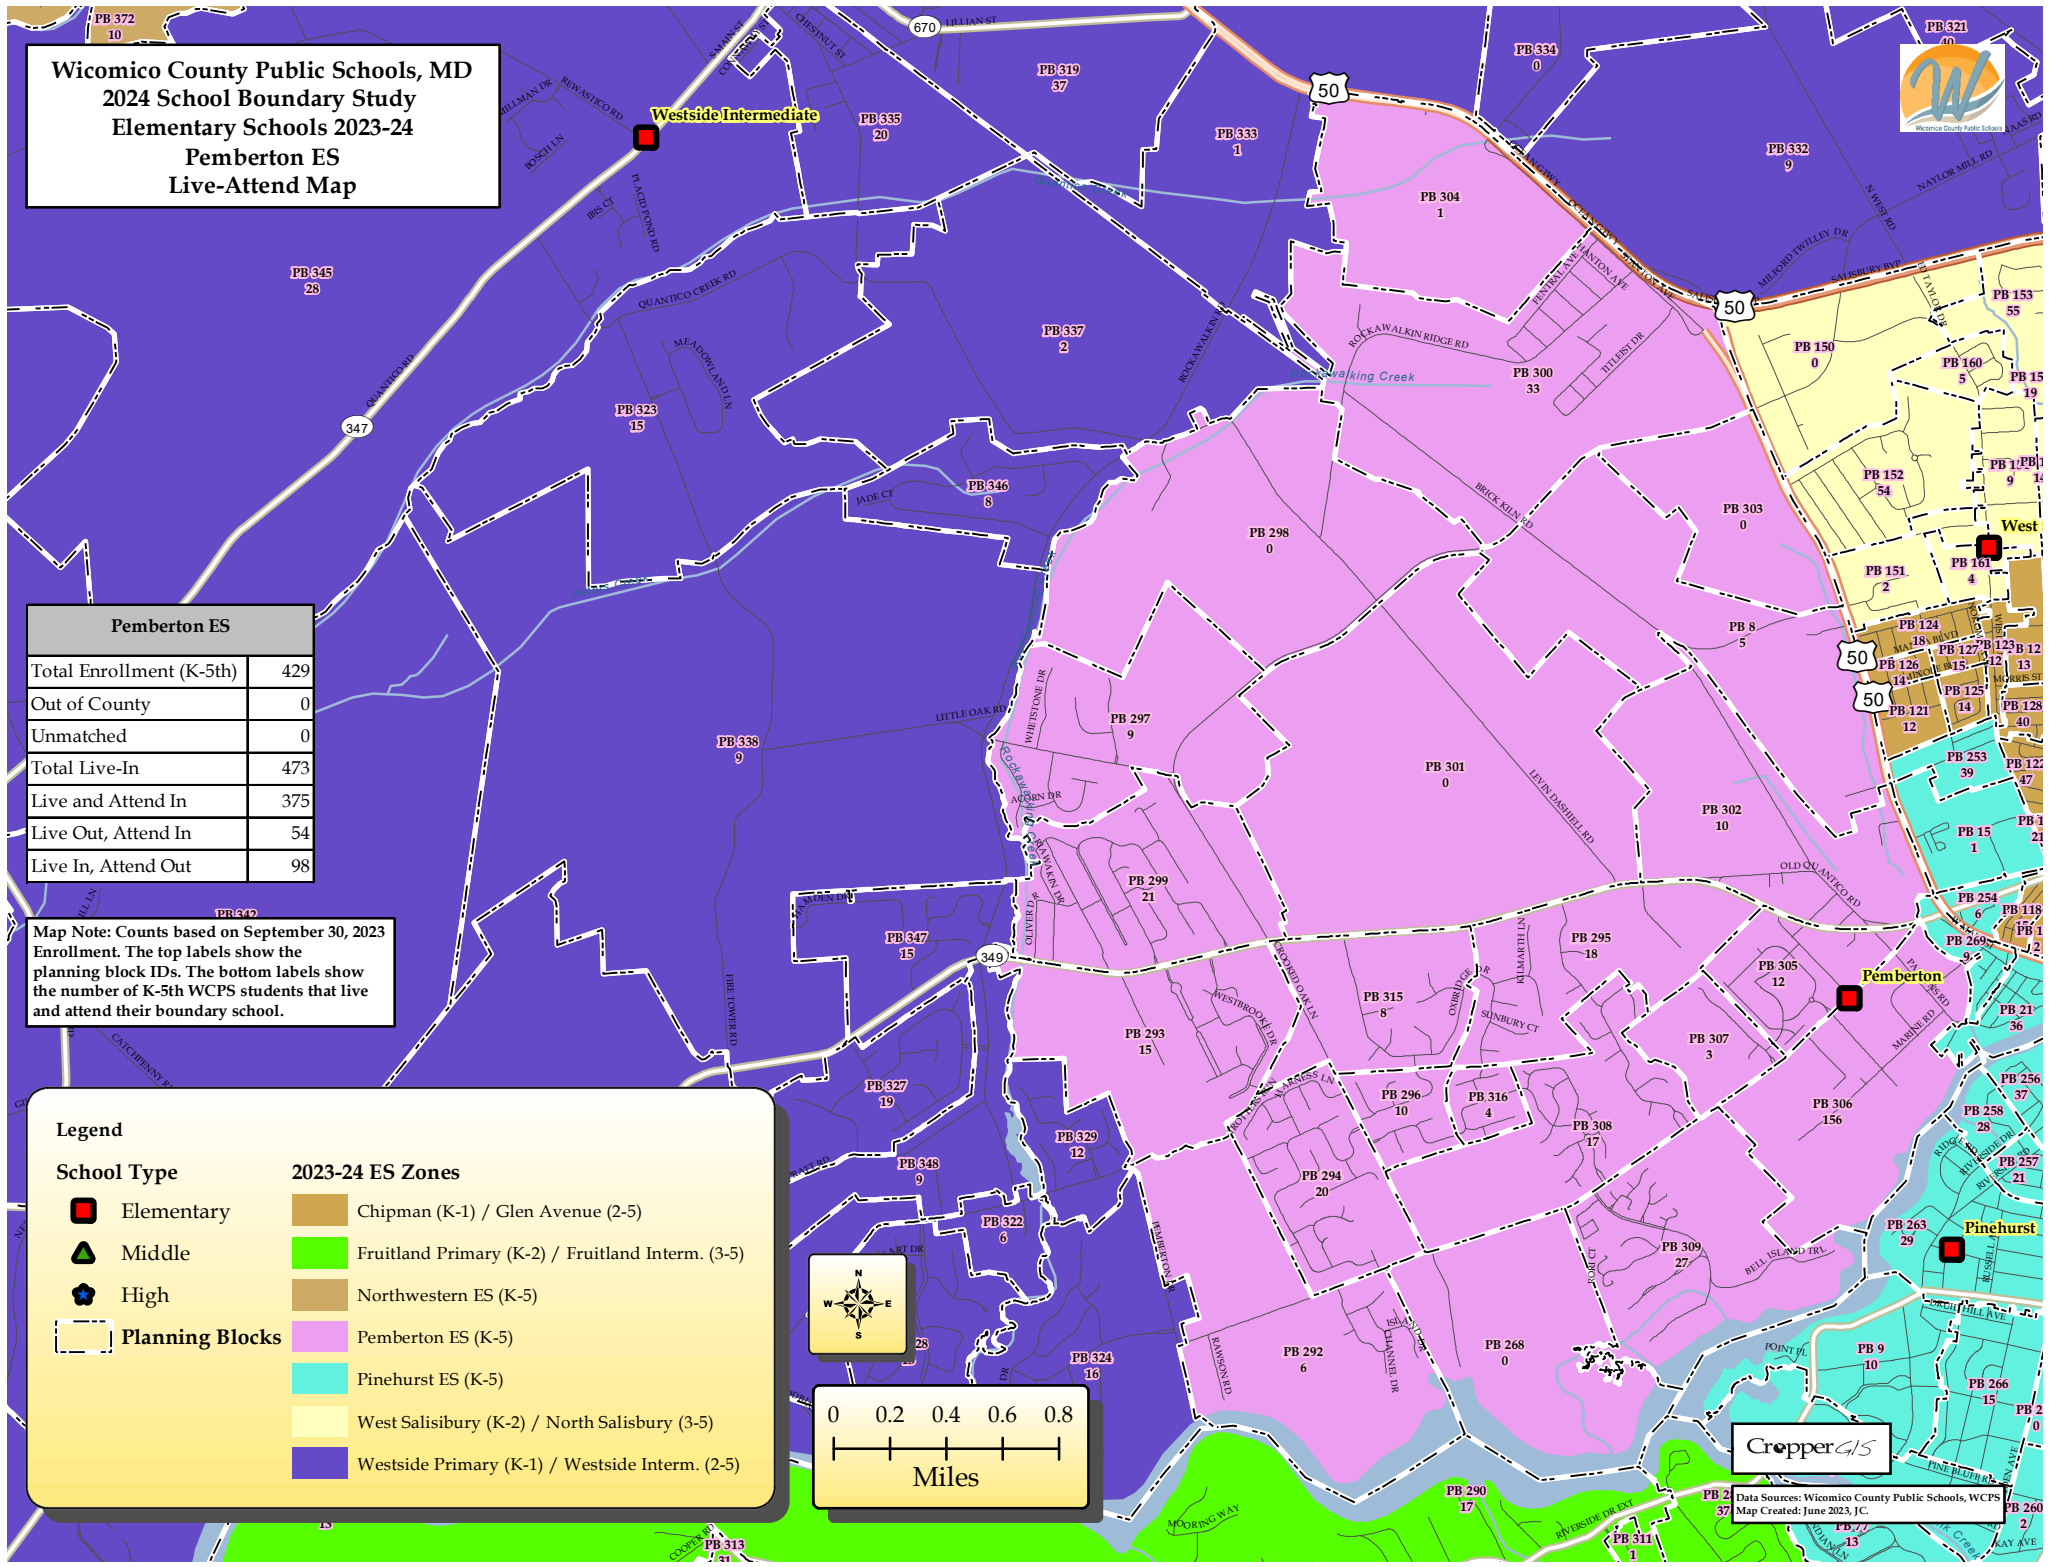

Wicomico County Public Schools, MD
2024 School Boundary Study
Elementary Schools 2023-24
Pemberton ES
Live-Attend Map

Westside Intermediate

Pemberton ES	
Total Enrollment (K-5th)	429
Out of County	0
Unmatched	0
Total Live-In	473
Live and Attend In	375
Live Out, Attend In	54
Live In, Attend Out	98

Map Note: Counts based on September 30, 2023 Enrollment. The top labels show the planning block IDs. The bottom labels show the number of K-5th WCPS students that live and attend their boundary school.

Legend

School Type

- Elementary
- Middle
- High
- Planning Blocks

2023-24 ES Zones

- Chipman (K-1) / Glen Avenue (2-5)
- Fruitland Primary (K-2) / Fruitland Intern. (3-5)
- Northwestern ES (K-5)
- Pemberton ES (K-5)
- Pinehurst ES (K-5)
- West Salisbury (K-2) / North Salisbury (3-5)
- Westside Primary (K-1) / Westside Intern. (2-5)

CropperGIS

Data Sources: Wicomico County Public Schools, WCPS
Map Created: June 2023, J.C.