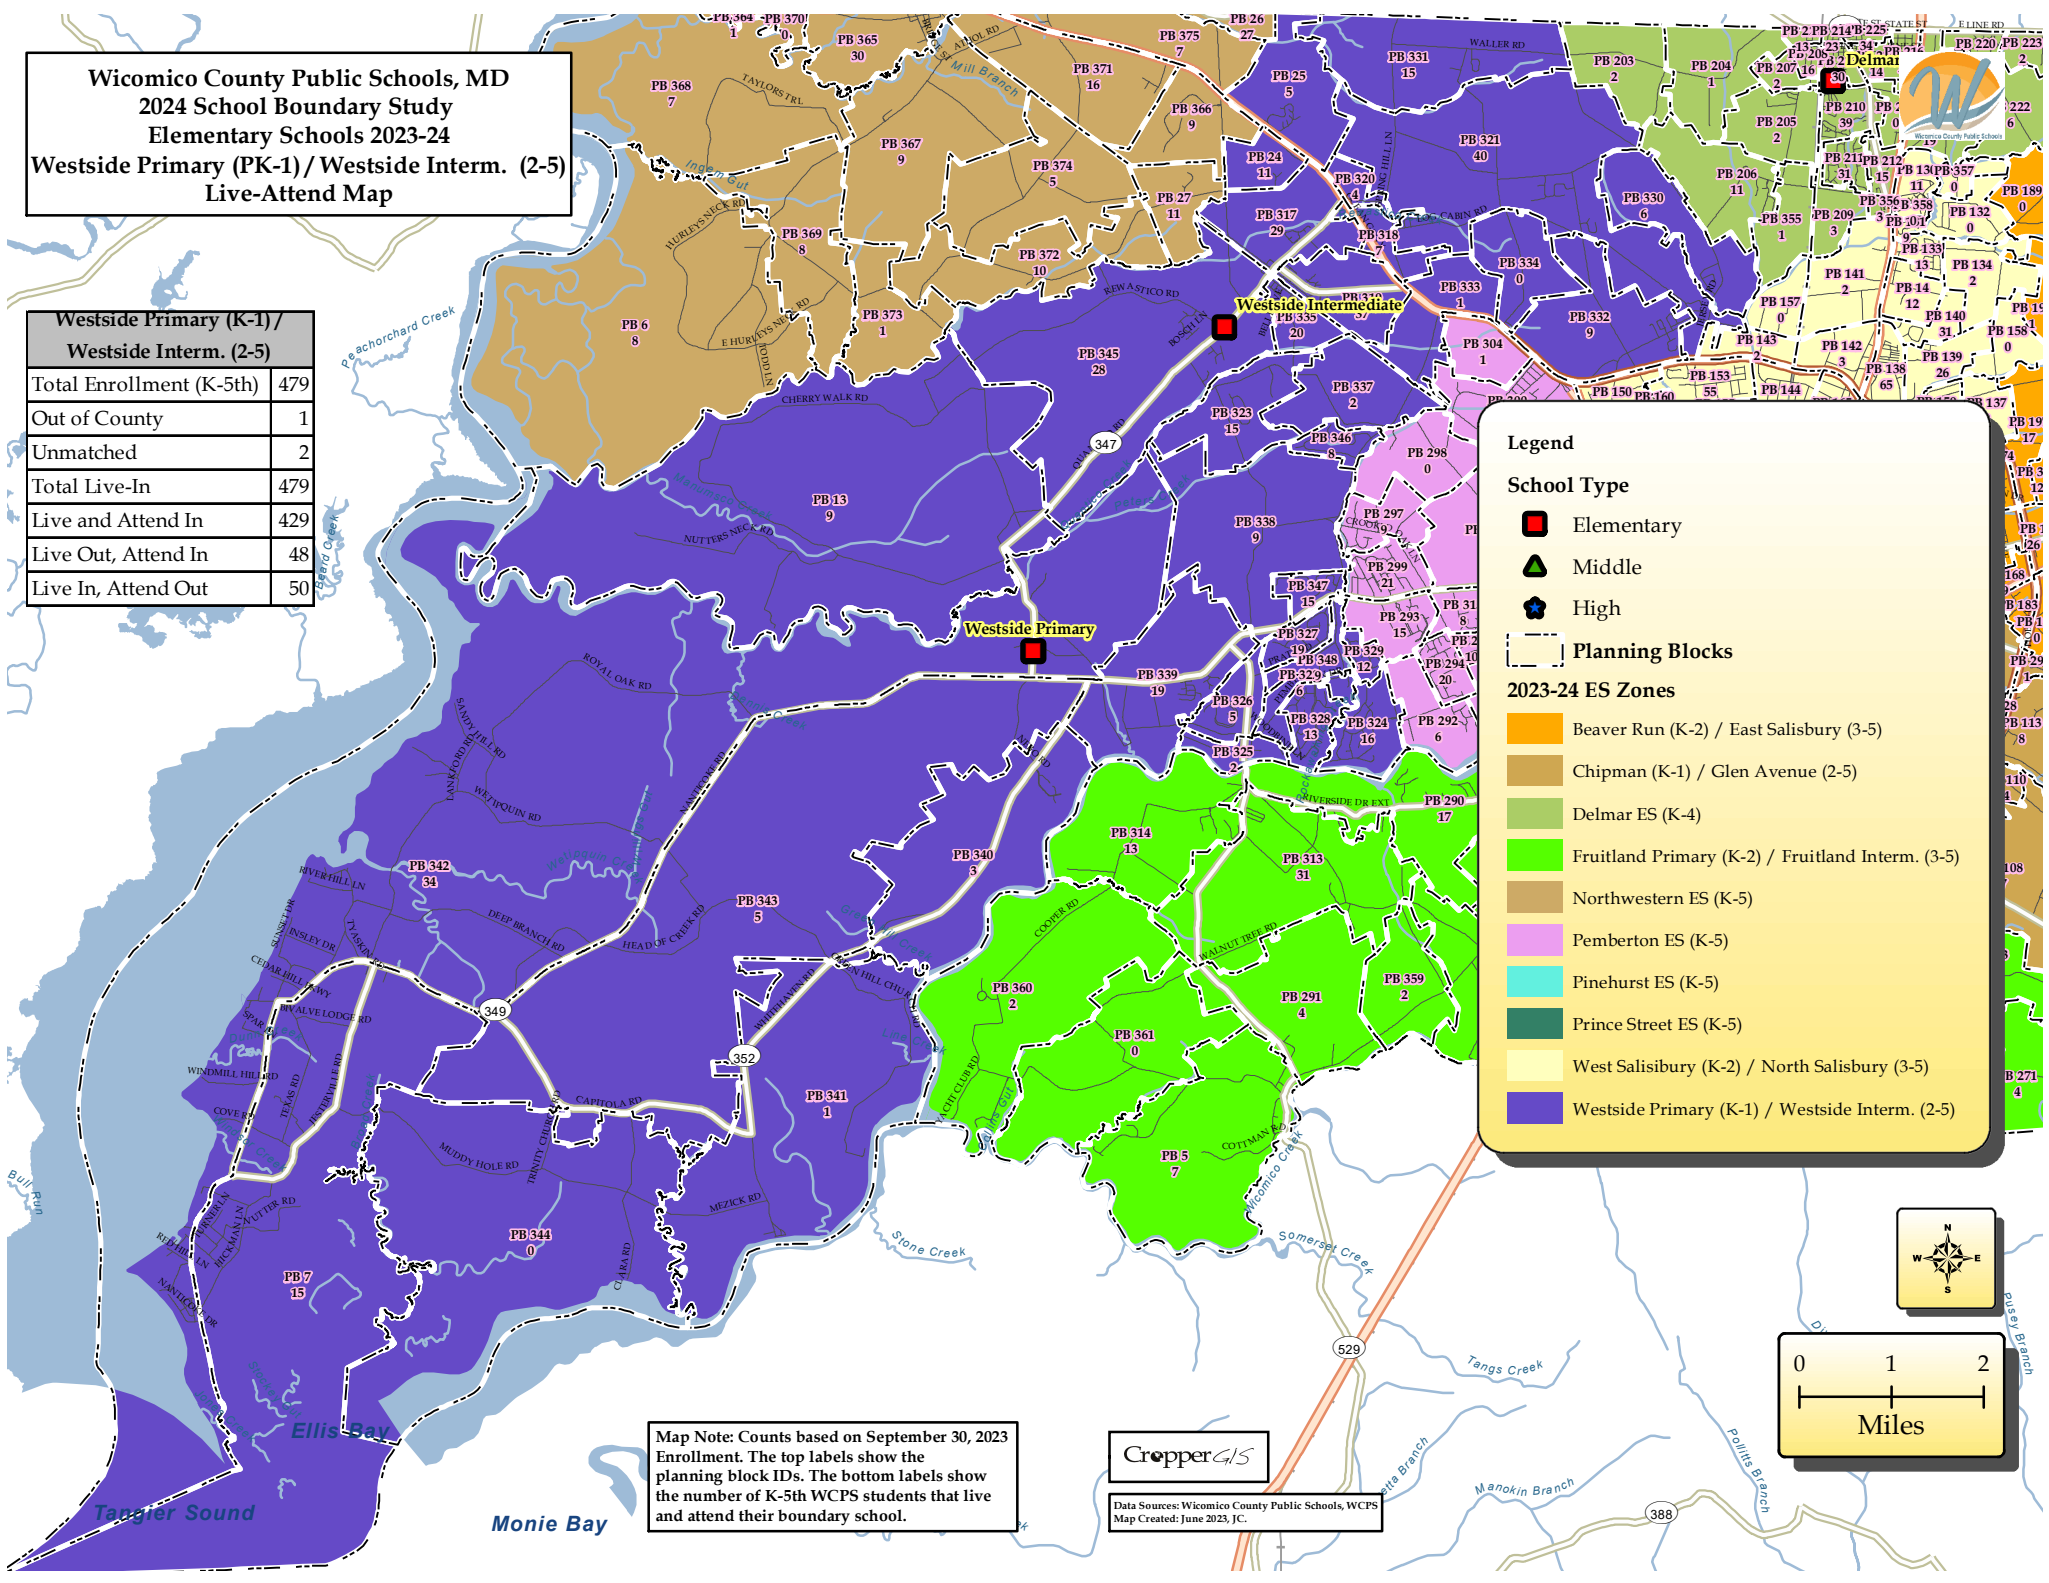

Wicomico County Public Schools, MD
2024 School Boundary Study
Elementary Schools 2023-24
Westside Primary (PK-1) / Westside Intern. (2-5)
Live-Attend Map

Westside Primary (K-1) / Westside Intern. (2-5)	
Total Enrollment (K-5th)	479
Out of County	1
Unmatched	2
Total Live-In	479
Live and Attend In	429
Live Out, Attend In	48
Live In, Attend Out	50

Legend

School Type

- Elementary
- ▲ Middle
- ★ High

Planning Blocks

2023-24 ES Zones

- Beaver Run (K-2) / East Salisbury (3-5)
- Chipman (K-1) / Glen Avenue (2-5)
- Delmar ES (K-4)
- Fruitland Primary (K-2) / Fruitland Intern. (3-5)
- Northwestern ES (K-5)
- Pemberton ES (K-5)
- Pinehurst ES (K-5)
- Prince Street ES (K-5)
- West Salisbury (K-2) / North Salisbury (3-5)
- Westside Primary (K-1) / Westside Intern. (2-5)

Map Note: Counts based on September 30, 2023 Enrollment. The top labels show the planning block IDs. The bottom labels show the number of K-5th WCPS students that live and attend their boundary school.

Data Sources: Wicomico County Public Schools, WCPS
Map Created: June 2023, J.C.